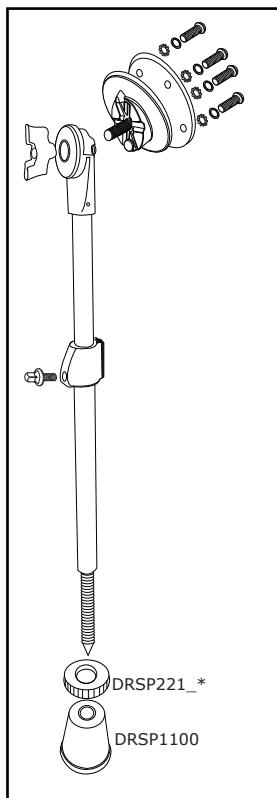

DW Bass Drum

DRSPBADGES08

DRSPBADGEL08

DRSP1012_*

DRSP10141BB_*

DRDHCC_**K

DRDHGB_**K

WING NUT FOR BASS DRUM

M6-1 KEY SCREW

DRSP1220_*

DRSP12_*T*

DWSM375C*

* Stainless Steel Rods also available.
DWSM375S*

DSCPBDP2*

*White Bass Drum Pillow also available. (DSCPBDP2W)

DW Bass Drum

Part Number

Description

DRDHCC__**K	COATED CLEAR BASS DRUM HEAD
DRDHGB__**K	GLOSS BLACK BASS DRUM HEAD
DRSP1220__	BASS DRUM SPUR SET (PAIR)
DRSP1002	LUG GASKET,BASS,10 PACK
DRSP1012__*	AIR VENT, WITH NUT AND GASKET
DRSP10141BB__*	BASS LUG COMPLETE
DWSM375C	CHROME TENSION ROD M5-.8 X 3.75 in (6pk)
DWSM375S	STAINLESS TENSION ROD M5-.8x3.75 in (6pk)
DRSP1100	SPUR FOOT ONLY, RUBBER
DRSP1220__*	BASS DRUM SPUR SET (PAIR)
DRSP12__T*	DIE-CAST CLAW HOOK
DSCPBDP2	PACKAGED TWO-PIECE BASS DRUM PILLOW
DSCPBDP2W	PACKAGED TWO-PIECE BASS DRUM PILLOW (WHITE)
DRSPBADGEL08	DW BLACK ON SILVER LOGO BADGE
DRSPBADGES08	DW BLACK ON SILVER SERIAL BADGE
DRSP1018R-__*	TRU-PITCH RECEIVER
DRSP2213	KNURLED BASS DRUM SPUR NUT, CHROME
DRSP2214	KNURLED BASS DRUM SPUR NUT, BLACK CHROME
DRSP2215	KNURLED BASS DRUM SPUR NUT, BLACK NICKEL
DRSP2216	KNURLED BASS DRUM SPUR NUT, GOLD
DRSP2217	KNURLED BASS DRUM SPUR NUT, SATIN CHROME
DRSP2218	KNURLED BASS DRUM SPUR NUT, NICKEL
DWSP2155	BLACK PLASTIC INSERT FOR LUG
DRSP004	LUG SCREW W/ WASHERS 5/8in

WING NUT FOR BASS SPUR

* REPLACE "__" WITH THE COLOR:

"CR", CHROME
 "BL", BLACK
 "GD", GOLD
 "SC", SATIN CHROME
 "NK", NICKEL

** REPLACE "__" WITH SIZE:

** DRUM HEADS
 "16","18","20","22","24","26","28"