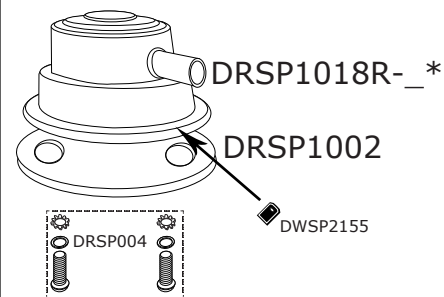

DW Bass Drum

DRSPBADGES08

DRSPBADGEL08

DRSP1012_*

DRSP10141BB_*

DRDHCC_**K

DRDHGB_**K

WING NUT FOR BASS DRUM

M6-1 KEY SCREW

DRSP1220_*

DRSP12_*T*

DWSM375C*

* Stainless Steel Rods also available.
DWSM375S*

DSCPBDP2*

*White Bass Drum Pillow also available. (DSCPBDP2W)

DW Bass Drum

Part Number

Description

DRDHCC__**K	COATED CLEAR BASS DRUM HEAD
DRDHGB__**K	GLOSS BLACK BASS DRUM HEAD
DRSP1220__	BASS DRUM SPUR SET (PAIR)
DRSP1002	LUG GASKET,BASS,10 PACK
DRSP1012__*	AIR VENT, WITH NUT AND GASKET
DRSP10141BB__*	BASS LUG COMPLETE
DWSM375C	CHROME TENSION ROD M5-.8 X 3.75 in (6pk)
DWSM375S	STAINLESS TENSION ROD M5-.8x3.75 in (6pk)
DRSP1100	SPUR FOOT ONLY, RUBBER
DRSP1220__*	BASS DRUM SPUR SET (PAIR)
DRSP12__T*	DIE-CAST CLAW HOOK
DSCPBDP2	PACKAGED TWO-PIECE BASS DRUM PILLOW
DSCPBDP2W	PACKAGED TWO-PIECE BASS DRUM PILLOW (WHITE)
DRSPBADGEL08	DW BLACK ON SILVER LOGO BADGE
DRSPBADGES08	DW BLACK ON SILVER SERIAL BADGE
DRSP1018R-__*	TRU-PITCH RECEIVER
DRSP2213	KNURLED BASS DRUM SPUR NUT, CHROME
DRSP2214	KNURLED BASS DRUM SPUR NUT, BLACK CHROME
DRSP2215	KNURLED BASS DRUM SPUR NUT, BLACK NICKEL
DRSP2216	KNURLED BASS DRUM SPUR NUT, GOLD
DRSP2217	KNURLED BASS DRUM SPUR NUT, SATIN CHROME
DRSP2218	KNURLED BASS DRUM SPUR NUT, NICKEL
DWSP2155	BLACK PLASTIC INSERT FOR LUG
DRSP004	LUG SCREW W/ WASHERS 5/8in

WING NUT FOR BASS SPUR

* REPLACE "__" WITH THE COLOR:

"CR", CHROME
 "BL", BLACK
 "GD", GOLD
 "SC", SATIN CHROME
 "NK", NICKEL

** REPLACE "__" WITH SIZE:

** DRUM HEADS
 "16","18","20","22","24","26","28"