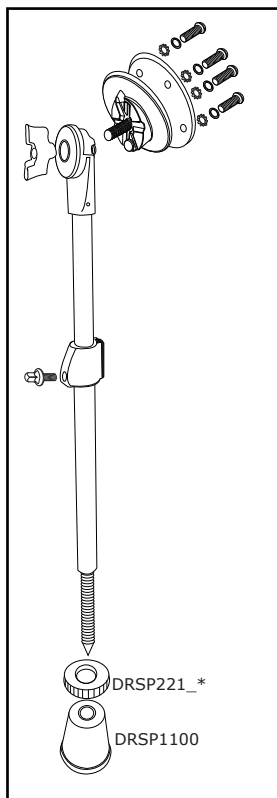

# DW Bass Drum

DRSPBADGES08

DRSPBADGEL08

DRSP1012\_\*

DRSP10141BB\_\*

DRDHCC\_\*\*K

DRDHGB\_\*\*K

WING NUT FOR BASS DRUM

M6-1 KEY SCREW

DRSP1220\_\*

DRSP12\_\*T\*

DWSM375C\*

\* Stainless Steel Rods also available.  
DWSM375S\*

DSCPBDP2\*

\*White Bass Drum Pillow also available. (DSCPBDP2W)

# DW Bass Drum

Part Number	Description
DRDHCC__**K	COATED CLEAR BASS DRUM HEAD
DRDHGB__**K	GLOSS BLACK BASS DRUM HEAD
DRSP1220__	BASS DRUM SPUR SET (PAIR)
DRSP1002	LUG GASKET,BASS,10 PACK
DRSP1012__*	AIR VENT, WITH NUT AND GASKET
DRSP10141BB__*	BASS LUG COMPLETE
DWSM375C	CHROME TENSION ROD M5-.8 X 3.75 in (6pk)
DWSM375S	STAINLESS TENSION ROD M5-.8x3.75 in (6pk)
DRSP1100	SPUR FOOT ONLY, RUBBER
DRSP1220__*	BASS DRUM SPUR SET (PAIR)
DRSP12__T*	DIE-CAST CLAW HOOK
DSCPBDP2	PACKAGED TWO-PIECE BASS DRUM PILLOW
DSCPBDP2W	PACKAGED TWO-PIECE BASS DRUM PILLOW (WHITE)
DRSPBADGEL08	DW BLACK ON SILVER LOGO BADGE
DRSPBADGES08	DW BLACK ON SILVER SERIAL BADGE
DRSP1018R-__*	TRU-PITCH RECEIVER
DRSP2213	KNURLED BASS DRUM SPUR NUT, CHROME
DRSP2214	KNURLED BASS DRUM SPUR NUT, BLACK CHROME
DRSP2215	KNURLED BASS DRUM SPUR NUT, BLACK NICKEL
DRSP2216	KNURLED BASS DRUM SPUR NUT, GOLD
DRSP2217	KNURLED BASS DRUM SPUR NUT, SATIN CHROME
DRSP2218	KNURLED BASS DRUM SPUR NUT, NICKEL
DWSP2155	BLACK PLASTIC INSERT FOR LUG
DRSP004	LUG SCREW W/ WASHERS 5/8in

WING NUT FOR BASS SPUR

\* REPLACE "\_\_" WITH THE COLOR:

"CR", CHROME  
 "BL", BLACK  
 "GD", GOLD  
 "SC", SATIN CHROME  
 "NK", NICKEL

\*\* REPLACE "\_\_" WITH SIZE:

\*\* DRUM HEADS  
 "16","18","20","22","24","26","28"