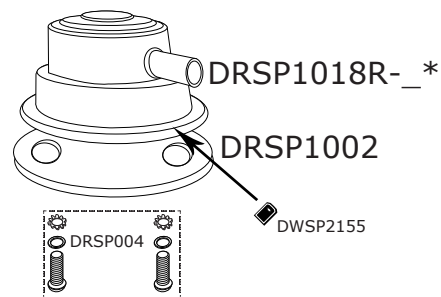

# DW Bass Drum

DRSPBADGES08

DRSPBADGEL08

DRSP1012\_\*

DRSP10141BB\_\*

DRDHCC\_\*\*K

DRDHGB\_\*\*K

WING NUT FOR BASS DRUM

M6-1 KEY SCREW

DRSP1220\_\*

DRSP12\_\*T\*

DWSM375C\*

\* Stainless Steel Rods also available.  
DWSM375S\*

DSCPBDP2\*

\*White Bass Drum Pillow also available. (DSCPBDP2W)

# DW Bass Drum

Part Number	Description
DRDHCC__**K	COATED CLEAR BASS DRUM HEAD
DRDHGB__**K	GLOSS BLACK BASS DRUM HEAD
DRSP1220__	BASS DRUM SPUR SET (PAIR)
DRSP1002	LUG GASKET,BASS,10 PACK
DRSP1012__*	AIR VENT, WITH NUT AND GASKET
DRSP10141BB__*	BASS LUG COMPLETE
DWSM375C	CHROME TENSION ROD M5-.8 X 3.75 in (6pk)
DWSM375S	STAINLESS TENSION ROD M5-.8x3.75 in (6pk)
DRSP1100	SPUR FOOT ONLY, RUBBER
DRSP1220__*	BASS DRUM SPUR SET (PAIR)
DRSP12__T*	DIE-CAST CLAW HOOK
DSCPBDP2	PACKAGED TWO-PIECE BASS DRUM PILLOW
DSCPBDP2W	PACKAGED TWO-PIECE BASS DRUM PILLOW (WHITE)
DRSPBADGEL08	DW BLACK ON SILVER LOGO BADGE
DRSPBADGES08	DW BLACK ON SILVER SERIAL BADGE
DRSP1018R-__*	TRU-PITCH RECEIVER
DRSP2213	KNURLED BASS DRUM SPUR NUT, CHROME
DRSP2214	KNURLED BASS DRUM SPUR NUT, BLACK CHROME
DRSP2215	KNURLED BASS DRUM SPUR NUT, BLACK NICKEL
DRSP2216	KNURLED BASS DRUM SPUR NUT, GOLD
DRSP2217	KNURLED BASS DRUM SPUR NUT, SATIN CHROME
DRSP2218	KNURLED BASS DRUM SPUR NUT, NICKEL
DWSP2155	BLACK PLASTIC INSERT FOR LUG
DRSP004	LUG SCREW W/ WASHERS 5/8in

WING NUT FOR BASS SPUR

\* REPLACE "\_\_" WITH THE COLOR:

"CR", CHROME  
 "BL", BLACK  
 "GD", GOLD  
 "SC", SATIN CHROME  
 "NK", NICKEL

\*\* REPLACE "\_\_" WITH SIZE:

\*\* DRUM HEADS  
 "16","18","20","22","24","26","28"