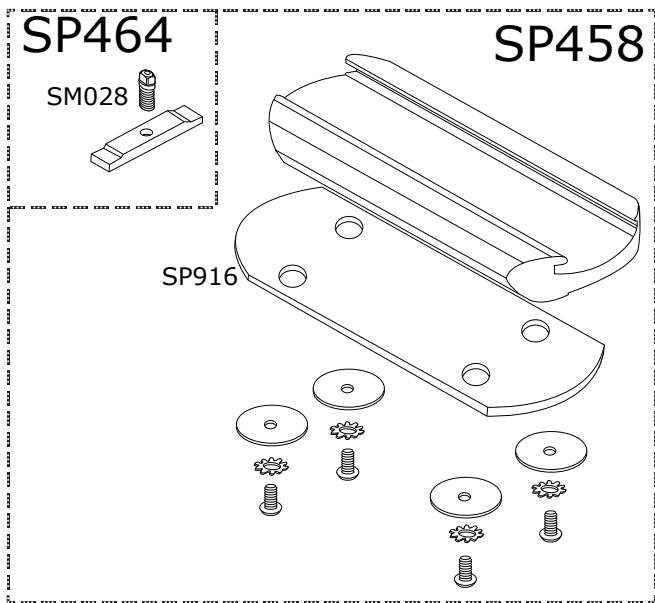

990BD DW Bass Drum Mount

9900BD DW Bass Drum Mount

Part Number	Description
DWSM028	1/4-20X9/16 INCH DRUM KEY SCREW (4 PACK)
DWSP118	CLAMP NUT LOCKWASHER FOR 990
DWSP119	WINGNUT SPACER FOR 990
DWSP353	DW WING SCREW, 8MM
DWSP364	PLASTIC BUSHING THAT ACCEPTS 1 inch TUBE
DWSP436	SPRING FOR BALL SOCKET
DWSP457	1/2 inch TOM L-ARM (BALL-IN-SOCKET)
DWSP458	BASS DRUM MOUNT SLIDE TRACK CHROME
DWSP459	BASS DRUM RECEIVER CASTING TOWER
DWSP460	SLIDE TRACK LOCKING FINGER BDM
DWSP464	MEMORY LOCK FOR BASS DRUM SLIDE TRACK
DWSP711	10-24x1/4 Base Casting Set Screw 10PK
DWSP728	WASHER FOR TUBE JOINT WING NUT
DWSP729	CLAMP SCREW FOR TUBE JNT BOTTOM TIER 1in
DWSP740	HEX NUT FOR MEGA CLAMP
DWSP741	8MM , WASHER
DWSP743	BOLT FOR BALL SOCKET
DWSP916	SLIDE TRACK GASKET
DWSP990SB	BALL IN SOCKET ASSM W/ 1 TUBE BDM
DWSP2010	6MM WING NUT FOR TUBE JOINT (4 PACK)
DWSP2019	1 inch MEMORY LOCK, HINGED HALF-LOGO
DWSP2046	WING NUT FOR 9900 GATE
DWSP2173	SWING BLOCK FOR DWSP990 CURRENT VERSION