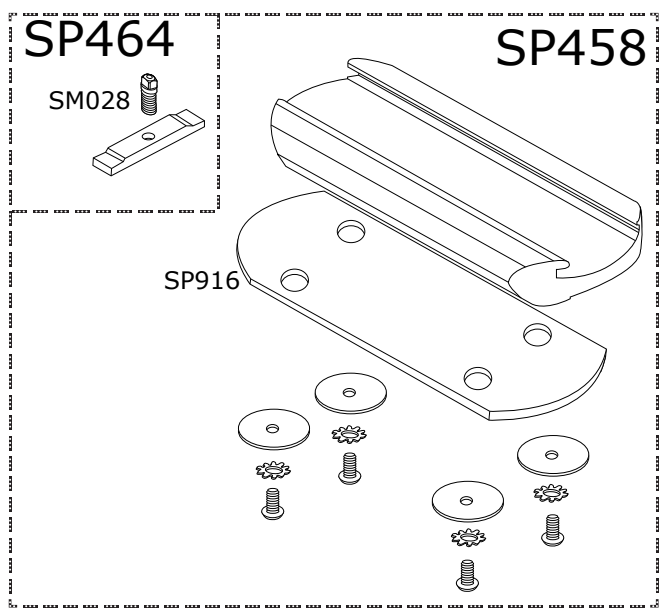

990BD DW Bass Drum Mount

9900BD DW Bass Drum Mount

<u>Part Number</u>	<u>Description</u>
DWSM028	1/4-20X9/16 INCH DRUM KEY SCREW (4 PACK)
DWSP118	CLAMP NUT LOCKWASHER FOR 990
DWSP119	WINGNUT SPACER FOR 990
DWSP353	DW WING SCREW, 8MM
DWSP364	PLASTIC BUSHING THAT ACCEPTS 1 inch TUBE
DWSP436	SPRING FOR BALL SOCKET
DWSP457	1/2 inch TOM L-ARM (BALL-IN-SOCKET)
DWSP458	BASS DRUM MOUNT SLIDE TRACK CHROME
DWSP459	BASS DRUM RECEIVER CASTING TOWER
DWSP460	SLIDE TRACK LOCKING FINGER BDM
DWSP464	MEMORY LOCK FOR BASS DRUM SLIDE TRACK
DWSP711	10-24x1/4 Base Casting Set Screw 10PK
DWSP728	WASHER FOR TUBE JOINT WING NUT
DWSP729	CLAMP SCREW FOR TUBE JNT BOTTOM TIER 1in
DWSP740	HEX NUT FOR MEGA CLAMP
DWSP741	8MM , WASHER
DWSP743	BOLT FOR BALL SOCKET
DWSP916	SLIDE TRACK GASKET
DWSP990SB	BALL IN SOCKET ASSM W/ 1 TUBE BDM
DWSP2010	6MM WING NUT FOR TUBE JOINT (4 PACK)
DWSP2019	1 inch MEMORY LOCK, HINGED HALF-LOGO
DWSP2046	WING NUT FOR 9900 GATE
DWSP2173	SWING BLOCK FOR DWSP990 CURRENT VERSION