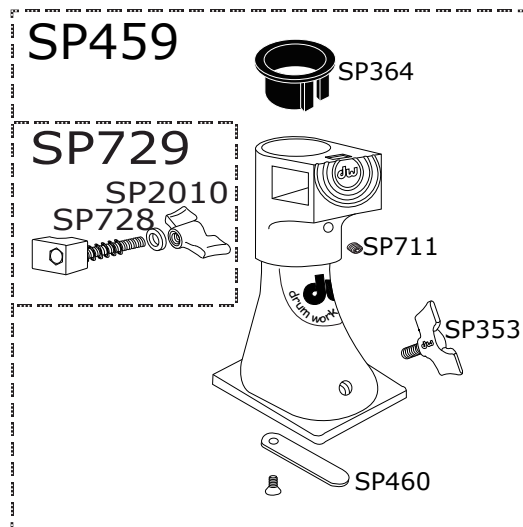

990BD DW Bass Drum Mount

9900BD DW Bass Drum Mount

Part Number	Description
DWSM028	1/4-20X9/16 INCH DRUM KEY SCREW (4 PACK)
DWSP118	CLAMP NUT LOCKWASHER FOR 990
DWSP119	WINGNUT SPACER FOR 990
DWSP353	DW WING SCREW, 8MM
DWSP364	PLASTIC BUSHING THAT ACCEPTS 1 inch TUBE
DWSP436	SPRING FOR BALL SOCKET
DWSP457	1/2 inch TOM L-ARM (BALL-IN-SOCKET)
DWSP458	BASS DRUM MOUNT SLIDE TRACK CHROME
DWSP459	BASS DRUM RECEIVER CASTING TOWER
DWSP460	SLIDE TRACK LOCKING FINGER BDM
DWSP464	MEMORY LOCK FOR BASS DRUM SLIDE TRACK
DWSP711	10-24x1/4 Base Casting Set Screw 10PK
DWSP728	WASHER FOR TUBE JOINT WING NUT
DWSP729	CLAMP SCREW FOR TUBE JNT BOTTOM TIER 1in
DWSP740	HEX NUT FOR MEGA CLAMP
DWSP741	8MM , WASHER
DWSP743	BOLT FOR BALL SOCKET
DWSP916	SLIDE TRACK GASKET
DWSP990SB	BALL IN SOCKET ASSM W/ 1 TUBE BDM
DWSP2010	6MM WING NUT FOR TUBE JOINT (4 PACK)
DWSP2019	1 inch MEMORY LOCK, HINGED HALF-LOGO
DWSP2046	WING NUT FOR 9900 GATE
DWSP2173	SWING BLOCK FOR DWSP990 CURRENT VERSION