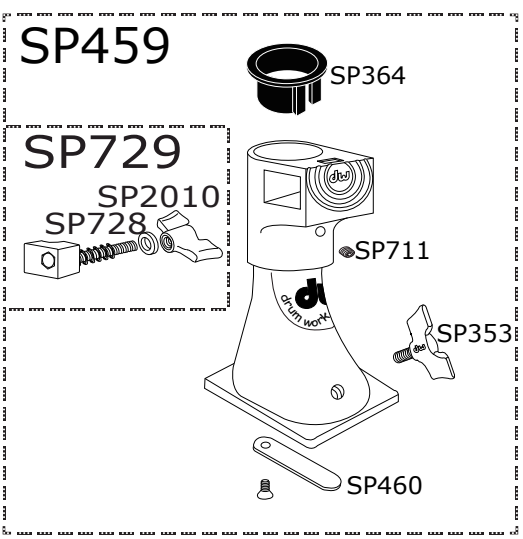

990BD DW Bass Drum Mount

9900BD DW Bass Drum Mount

<u>Part Number</u>	<u>Description</u>
DWSM028	1/4-20X9/16 INCH DRUM KEY SCREW (4 PACK)
DWSP118	CLAMP NUT LOCKWASHER FOR 990
DWSP119	WINGNUT SPACER FOR 990
DWSP353	DW WING SCREW, 8MM
DWSP364	PLASTIC BUSHING THAT ACCEPTS 1 inch TUBE
DWSP436	SPRING FOR BALL SOCKET
DWSP457	1/2 inch TOM L-ARM (BALL-IN-SOCKET)
DWSP458	BASS DRUM MOUNT SLIDE TRACK CHROME
DWSP459	BASS DRUM RECEIVER CASTING TOWER
DWSP460	SLIDE TRACK LOCKING FINGER BDM
DWSP464	MEMORY LOCK FOR BASS DRUM SLIDE TRACK
DWSP711	10-24x1/4 Base Casting Set Screw 10PK
DWSP728	WASHER FOR TUBE JOINT WING NUT
DWSP729	CLAMP SCREW FOR TUBE JNT BOTTOM TIER 1in
DWSP740	HEX NUT FOR MEGA CLAMP
DWSP741	8MM , WASHER
DWSP743	BOLT FOR BALL SOCKET
DWSP916	SLIDE TRACK GASKET
DWSP990SB	BALL IN SOCKET ASSM W/ 1 TUBE BDM
DWSP2010	6MM WING NUT FOR TUBE JOINT (4 PACK)
DWSP2019	1 inch MEMORY LOCK, HINGED HALF-LOGO
DWSP2046	WING NUT FOR 9900 GATE
DWSP2173	SWING BLOCK FOR DWSP990 CURRENT VERSION