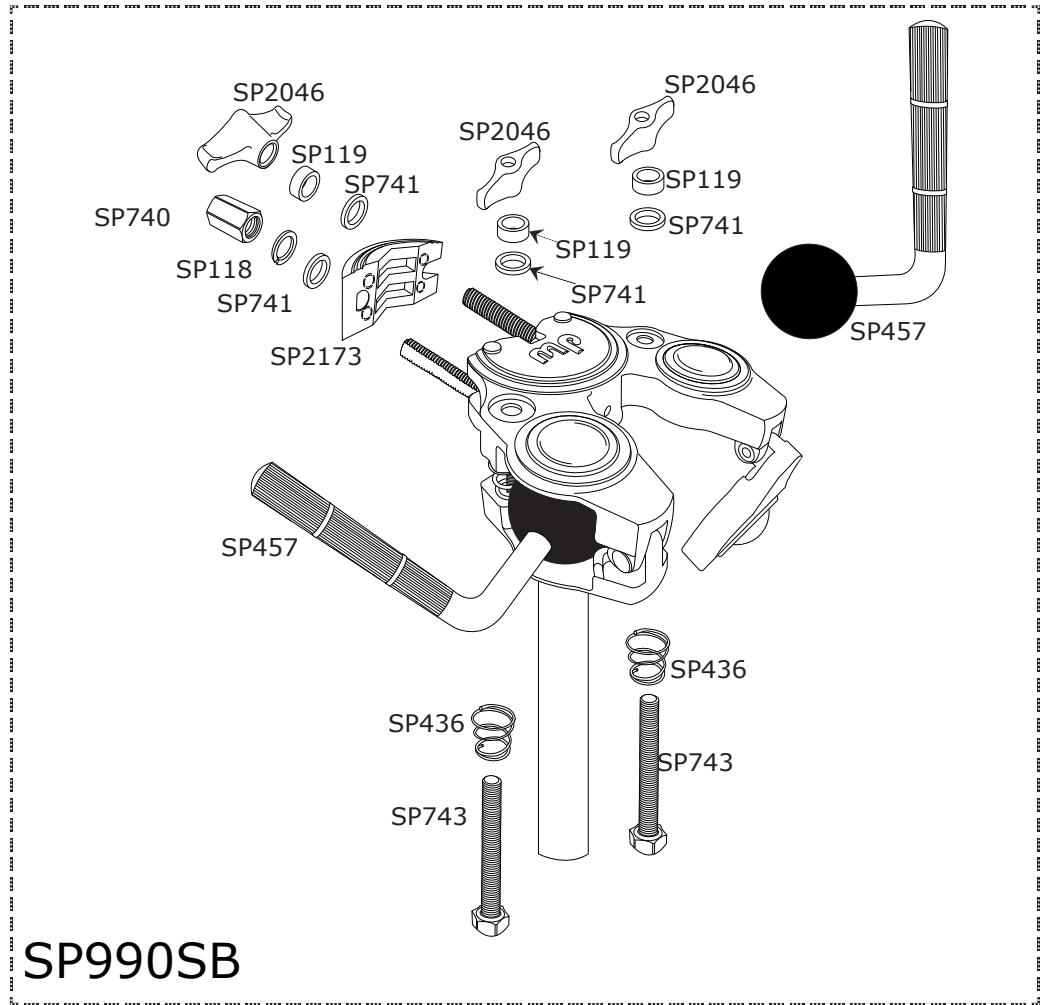

990BD DW Bass Drum Mount

9900BD DW Bass Drum Mount

Part Number	Description
DWSM028	1/4-20X9/16 INCH DRUM KEY SCREW (4 PACK)
DWSP118	CLAMP NUT LOCKWASHER FOR 990
DWSP119	WINGNUT SPACER FOR 990
DWSP353	DW WING SCREW, 8MM
DWSP364	PLASTIC BUSHING THAT ACCEPTS 1 inch TUBE
DWSP436	SPRING FOR BALL SOCKET
DWSP457	1/2 inch TOM L-ARM (BALL-IN-SOCKET)
DWSP458	BASS DRUM MOUNT SLIDE TRACK CHROME
DWSP459	BASS DRUM RECEIVER CASTING TOWER
DWSP460	SLIDE TRACK LOCKING FINGER BDM
DWSP464	MEMORY LOCK FOR BASS DRUM SLIDE TRACK
DWSP711	10-24x1/4 Base Casting Set Screw 10PK
DWSP728	WASHER FOR TUBE JOINT WING NUT
DWSP729	CLAMP SCREW FOR TUBE JNT BOTTOM TIER 1in
DWSP740	HEX NUT FOR MEGA CLAMP
DWSP741	8MM , WASHER
DWSP743	BOLT FOR BALL SOCKET
DWSP916	SLIDE TRACK GASKET
DWSP990SB	BALL IN SOCKET ASSM W/ 1 TUBE BDM
DWSP2010	6MM WING NUT FOR TUBE JOINT (4 PACK)
DWSP2019	1 inch MEMORY LOCK, HINGED HALF-LOGO
DWSP2046	WING NUT FOR 9900 GATE
DWSP2173	SWING BLOCK FOR DWSP990 CURRENT VERSION