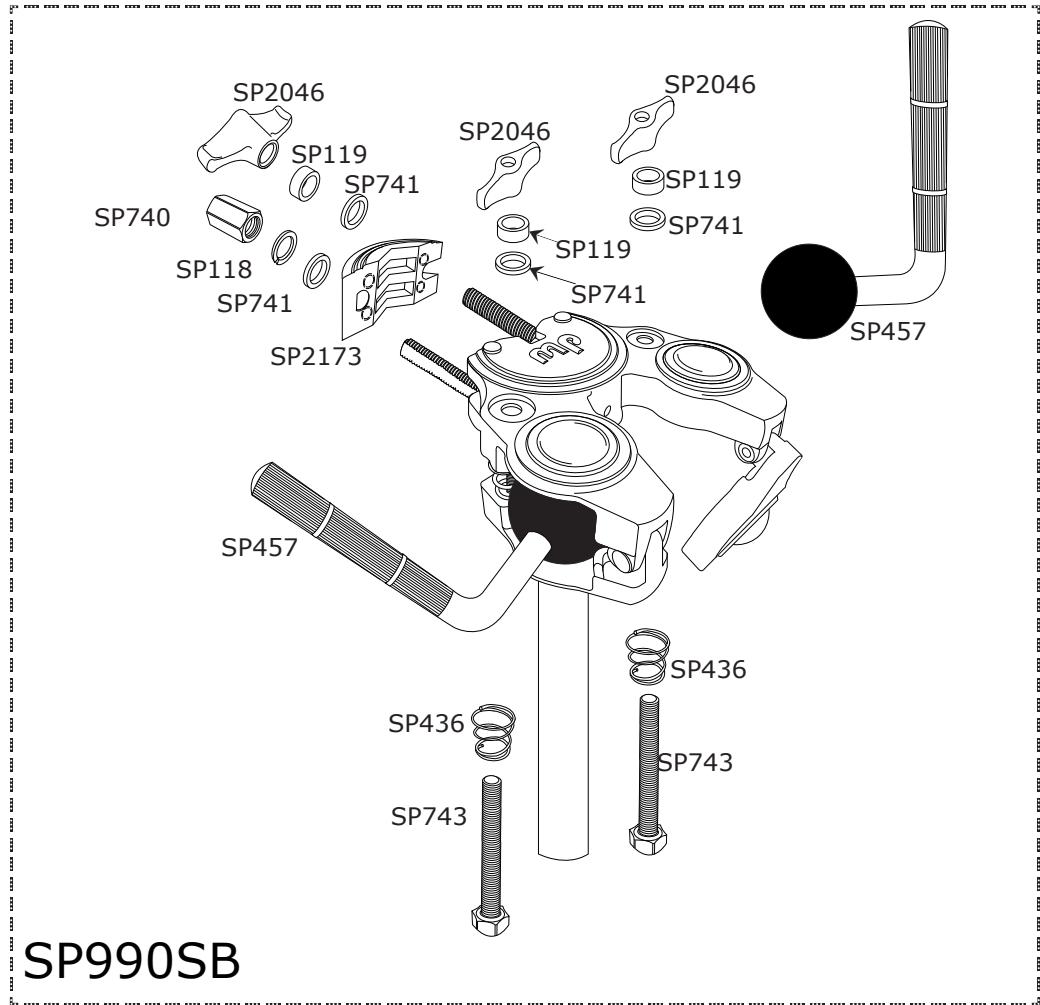

990BD DW Bass Drum Mount

9900BD DW Bass Drum Mount

<u>Part Number</u>	<u>Description</u>
DWSM028	1/4-20X9/16 INCH DRUM KEY SCREW (4 PACK)
DWSP118	CLAMP NUT LOCKWASHER FOR 990
DWSP119	WINGNUT SPACER FOR 990
DWSP353	DW WING SCREW, 8MM
DWSP364	PLASTIC BUSHING THAT ACCEPTS 1 inch TUBE
DWSP436	SPRING FOR BALL SOCKET
DWSP457	1/2 inch TOM L-ARM (BALL-IN-SOCKET)
DWSP458	BASS DRUM MOUNT SLIDE TRACK CHROME
DWSP459	BASS DRUM RECEIVER CASTING TOWER
DWSP460	SLIDE TRACK LOCKING FINGER BDM
DWSP464	MEMORY LOCK FOR BASS DRUM SLIDE TRACK
DWSP711	10-24x1/4 Base Casting Set Screw 10PK
DWSP728	WASHER FOR TUBE JOINT WING NUT
DWSP729	CLAMP SCREW FOR TUBE JNT BOTTOM TIER 1in
DWSP740	HEX NUT FOR MEGA CLAMP
DWSP741	8MM , WASHER
DWSP743	BOLT FOR BALL SOCKET
DWSP916	SLIDE TRACK GASKET
DWSP990SB	BALL IN SOCKET ASSM W/ 1 TUBE BDM
DWSP2010	6MM WING NUT FOR TUBE JOINT (4 PACK)
DWSP2019	1 inch MEMORY LOCK, HINGED HALF-LOGO
DWSP2046	WING NUT FOR 9900 GATE
DWSP2173	SWING BLOCK FOR DWSP990 CURRENT VERSION