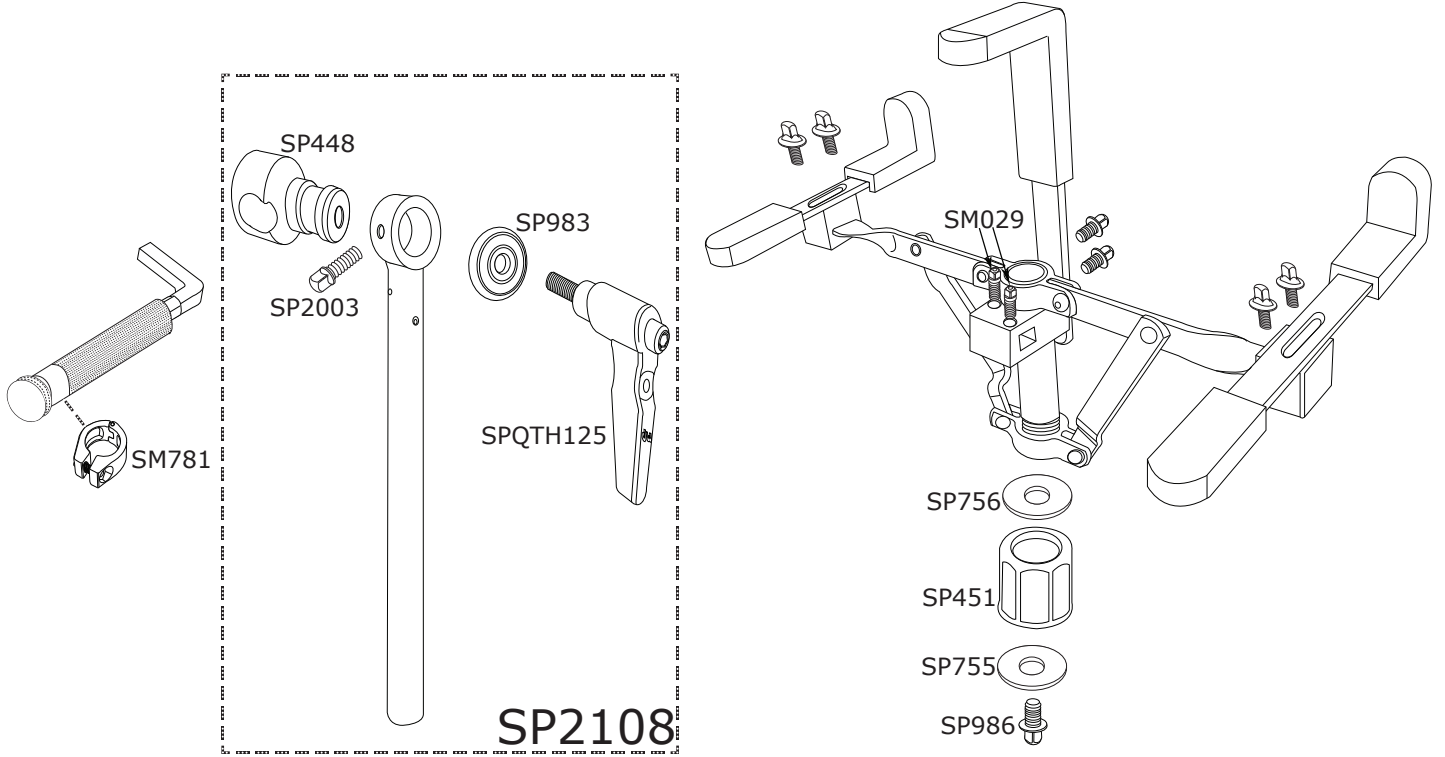

# 9400 DW Bongo Stand

# 9400 DW Bongo Stand

Part Number	Description
DWSM029	3/8" DRUM KEY SCREW (4 PACK)
DWSPQTH125	RATCHET HANDLE
DWSP352	CLAMP FOR LEG ASSEMBLY
DWSP353	8MM DW WING SCREW
DWSP364	PLASTIC BUSHING
DWSP448	PIVOT FOR 20MM ARM
DWSP451	SNARE BASKET ADJUSTMENT NUT
DWSP711	SET SCREW
DWSP728	WASHER
DWSP729	CLAMP SCREW
DWSP755	WASHER
DWSP756	WASHER
DWSM781	3/4" HINGED MEMORY LOCK
DWSP983	1 5/8" STEEL WASHER
DWSP986	SNARE BASKET ADJUSTMENT SCREW
DWSP2003	8MM SQ.HEAD SCREW (4 PACK)
DWSP2019	1" MEMORY LOCK
DWSP2108	UPPER TUBE ASSEMBLY FOR 9400 BONGO STAND