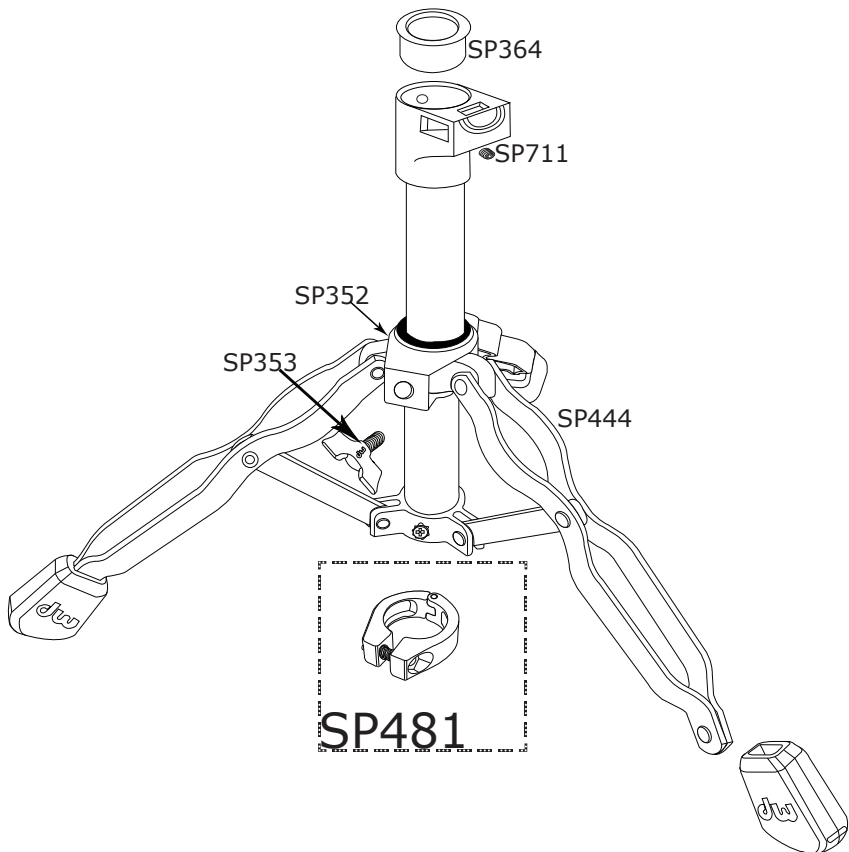

9401 DW Low Bongo Stand

9401 DW Low Bongo Stand

Part Number	Description
DWSM029	3/8" DRUM KEY SCREW (4 PACK)
DWSPQTH125	RATCHET HANDLE
DWSP352	CLAMP FOR LEG ASSEMBLY
DWSP353	8MM DW WING SCREW
DWSP364	PLASTIC BUSHING
DWSP444	SNARE STAND TRIPOD
DWSP448	PIVOT FOR 20MM ARM
DWSP451	SNARE BASKET ADJUSTMENT NUT
DWSP481	1.25" HINGED TRIPOD MEMORY LOCK
DWSP711	SET SCREW
DWSP755	WASHER
DWSP756	WASHER
DWSP983	1 5/8" STEEL WASHER
DWSP986	SNARE BASKET ADJUSTMENT SCREW
DWSP2003	8MM SQ.HEAD SCREW 4 PACK
DWSP2019	1" MEMORY LOCK