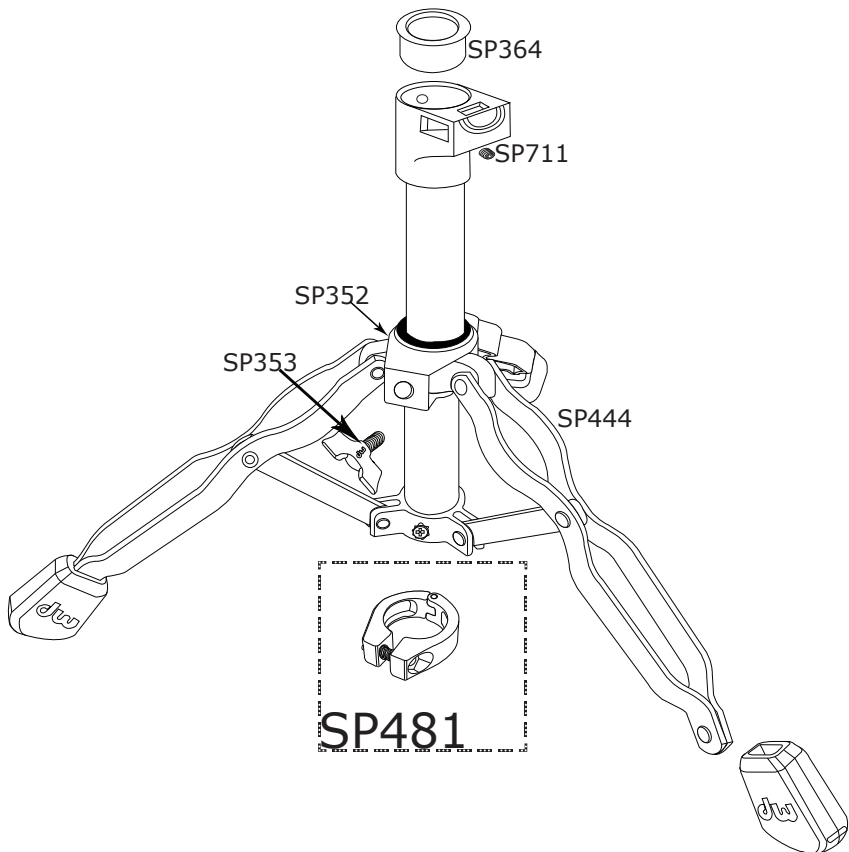

# 9401 DW Low Bongo Stand

# 9401 DW Low Bongo Stand

Part Number	Description
DWSM029	3/8" DRUM KEY SCREW (4 PACK)
DWSPQTH125	RATCHET HANDLE
DWSP352	CLAMP FOR LEG ASSEMBLY
DWSP353	8MM DW WING SCREW
DWSP364	PLASTIC BUSHING
DWSP444	SNARE STAND TRIPOD
DWSP448	PIVOT FOR 20MM ARM
DWSP451	SNARE BASKET ADJUSTMENT NUT
DWSP481	1.25" HINGED TRIPOD MEMORY LOCK
DWSP711	SET SCREW
DWSP755	WASHER
DWSP756	WASHER
DWSP983	1 5/8" STEEL WASHER
DWSP986	SNARE BASKET ADJUSTMENT SCREW
DWSP2003	8MM SQ.HEAD SCREW 4 PACK
DWSP2019	1" MEMORY LOCK