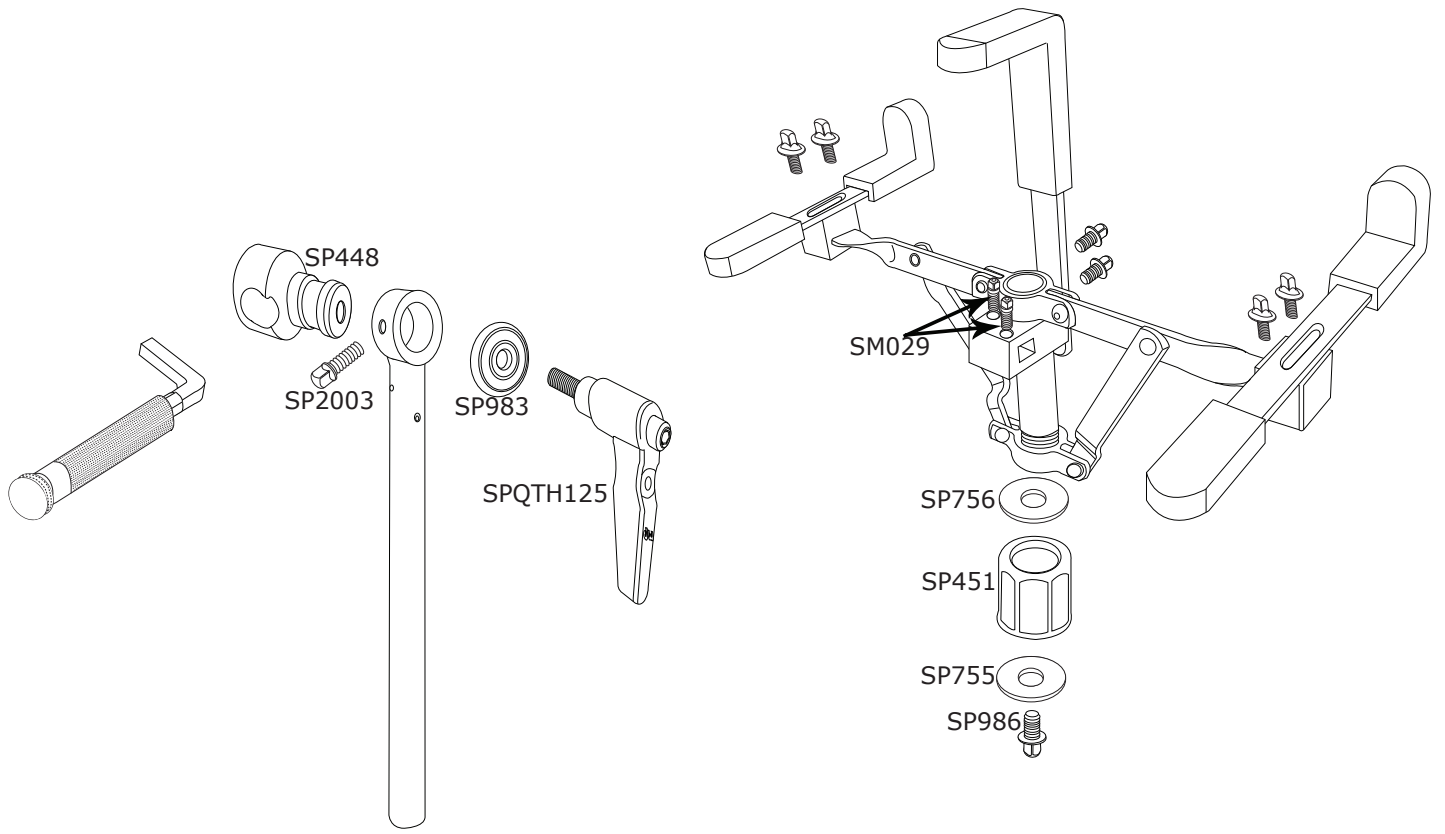

# 9401 DW Low Bongo Stand

# 9401 DW Low Bongo Stand

Part Number	Description
DWSM029	3/8" DRUM KEY SCREW (4 PACK)
DWSPQTH125	RATCHET HANDLE
DWSP352	CLAMP FOR LEG ASSEMBLY
DWSP353	8MM DW WING SCREW
DWSP364	PLASTIC BUSHING
DWSP444	SNARE STAND TRIPOD
DWSP448	PIVOT FOR 20MM ARM
DWSP451	SNARE BASKET ADJUSTMENT NUT
DWSP481	1.25" HINGED TRIPOD MEMORY LOCK
DWSP711	SET SCREW
DWSP755	WASHER
DWSP756	WASHER
DWSP983	1 5/8" STEEL WASHER
DWSP986	SNARE BASKET ADJUSTMENT SCREW
DWSP2003	8MM SQ.HEAD SCREW 4 PACK
DWSP2019	1" MEMORY LOCK