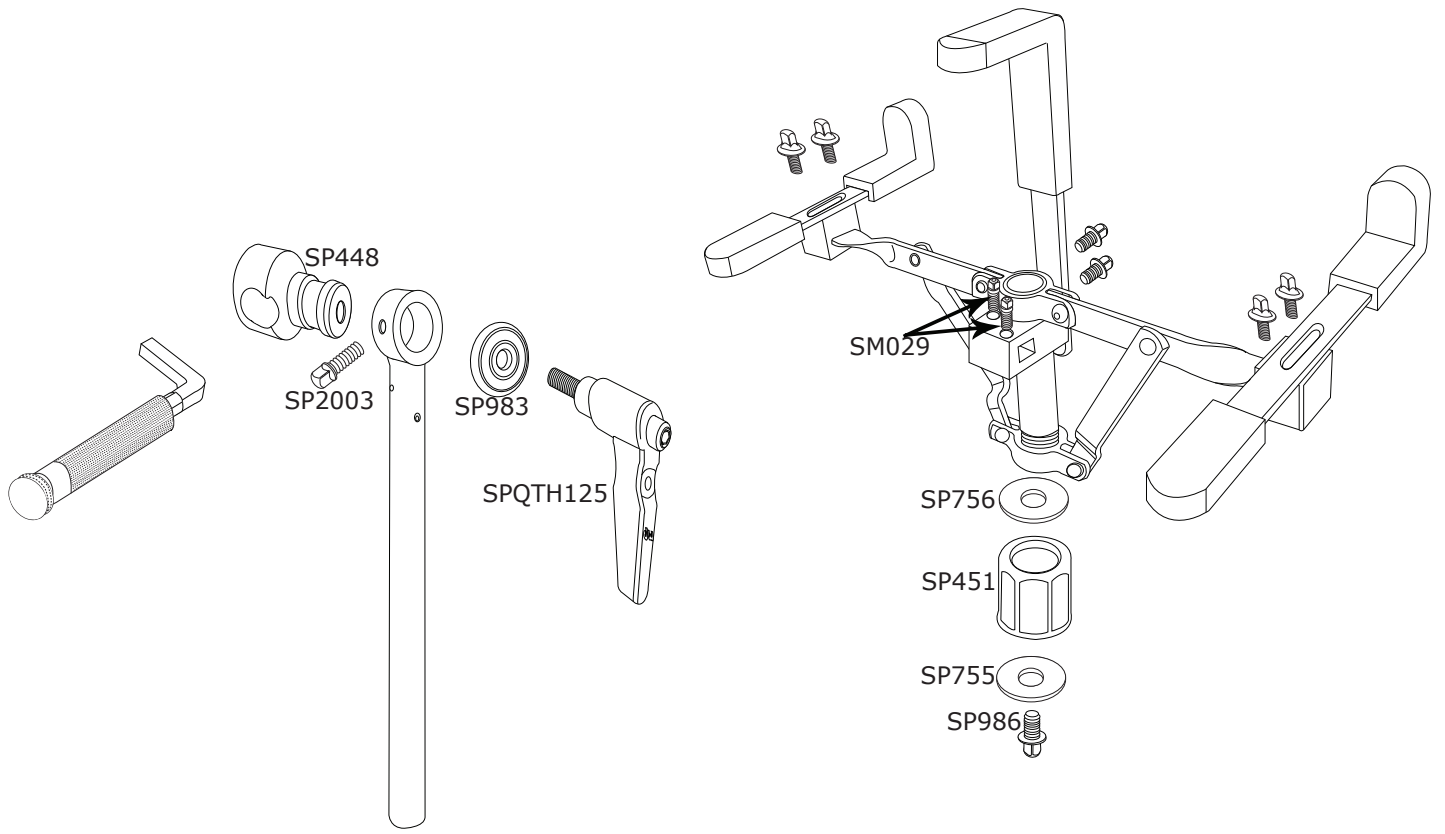

9401 DW Low Bongo Stand

9401 DW Low Bongo Stand

Part Number	Description
DWSM029	3/8" DRUM KEY SCREW (4 PACK)
DWSPQTH125	RATCHET HANDLE
DWSP352	CLAMP FOR LEG ASSEMBLY
DWSP353	8MM DW WING SCREW
DWSP364	PLASTIC BUSHING
DWSP444	SNARE STAND TRIPOD
DWSP448	PIVOT FOR 20MM ARM
DWSP451	SNARE BASKET ADJUSTMENT NUT
DWSP481	1.25" HINGED TRIPOD MEMORY LOCK
DWSP711	SET SCREW
DWSP755	WASHER
DWSP756	WASHER
DWSP983	1 5/8" STEEL WASHER
DWSP986	SNARE BASKET ADJUSTMENT SCREW
DWSP2003	8MM SQ.HEAD SCREW 4 PACK
DWSP2019	1" MEMORY LOCK