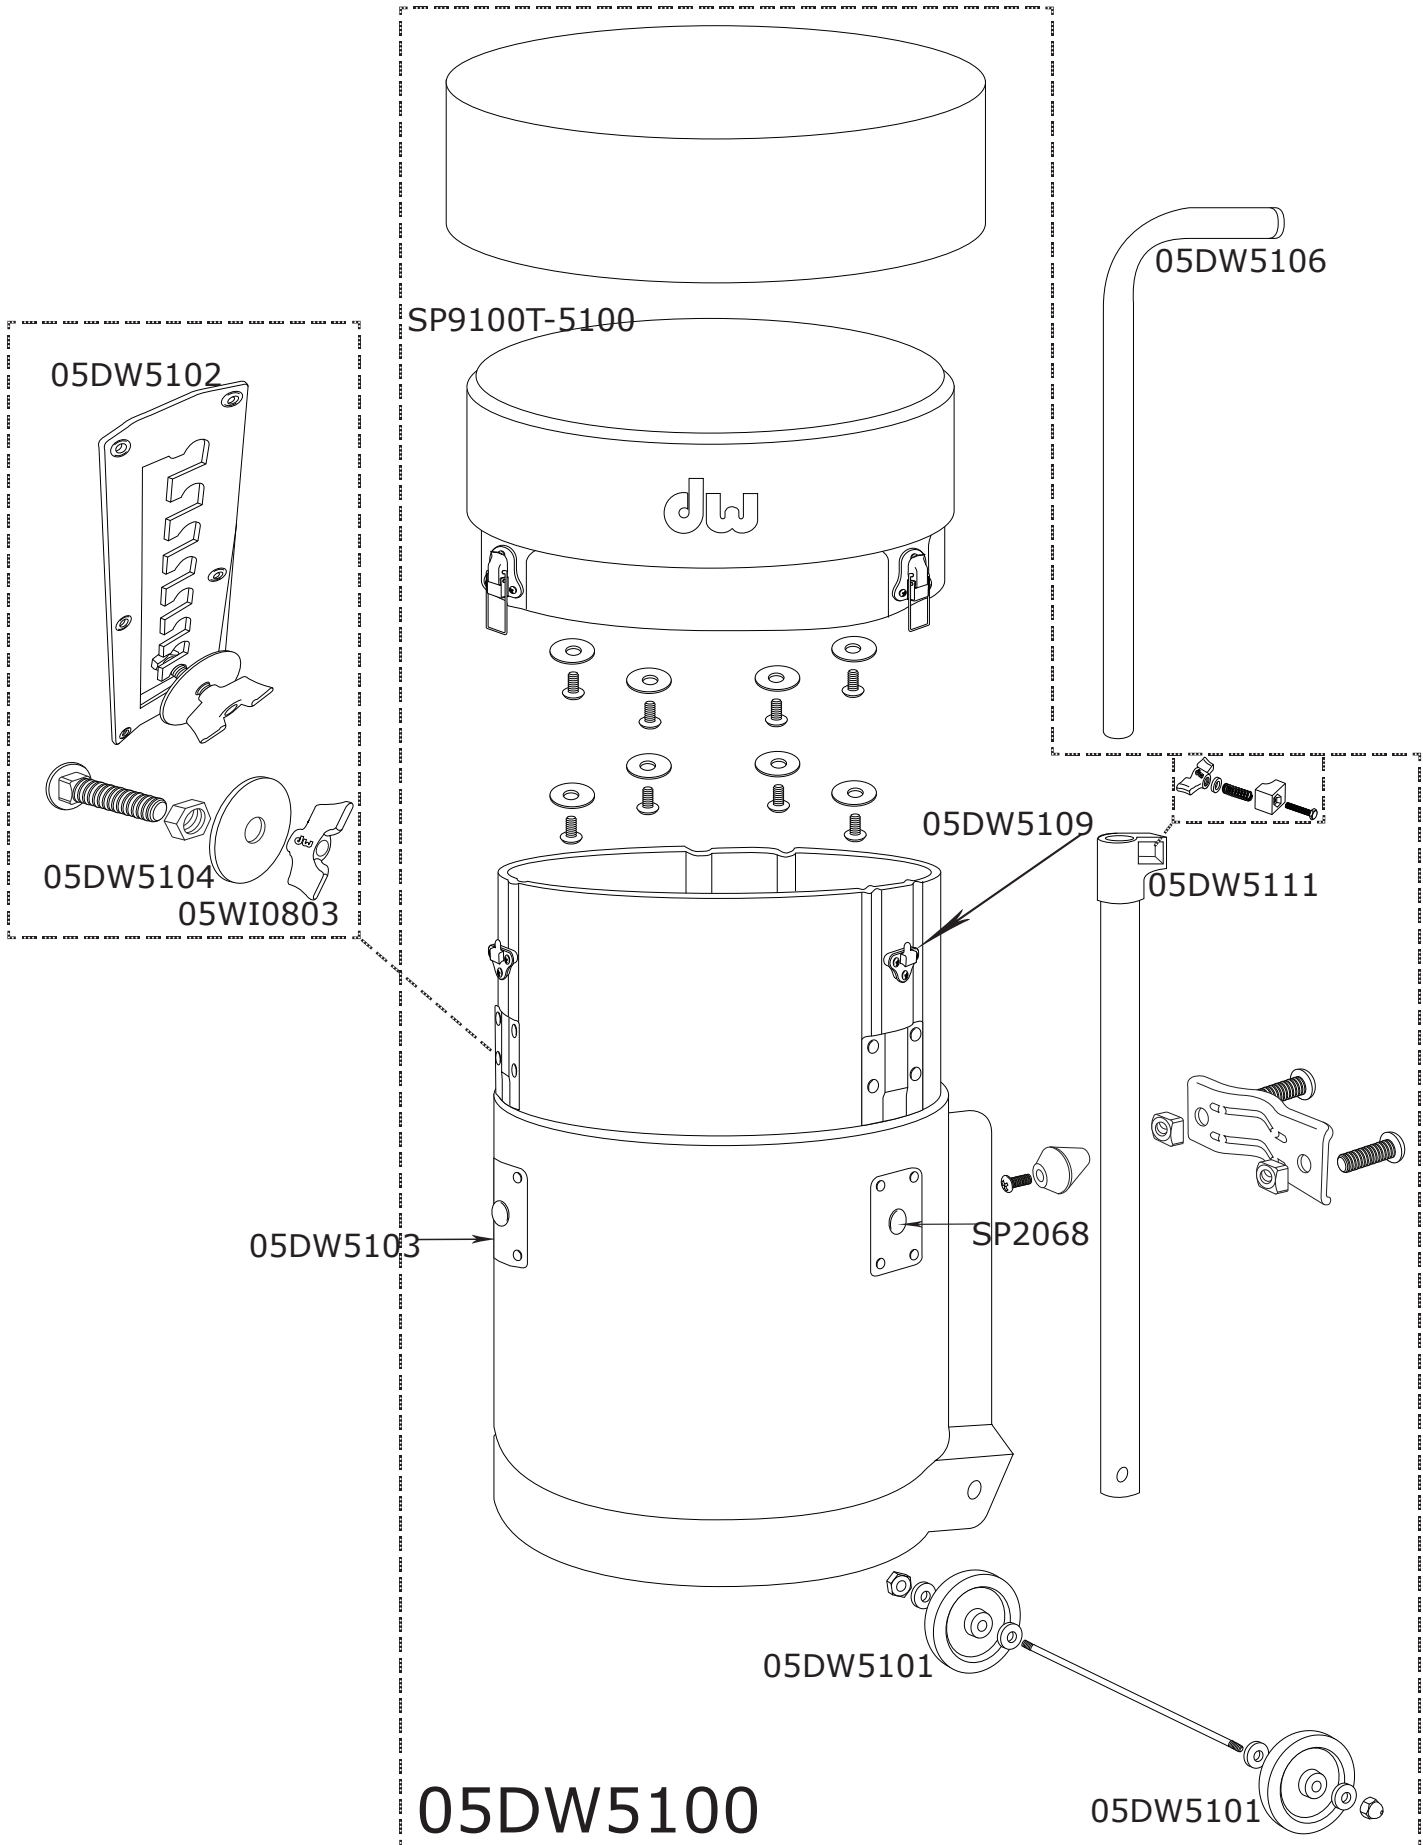

6100 DW Case/Drum Throne

6100 DW Case/Drum Throne

Part Number	Description
05DW5100	4PC. MOLDED PLASTIC SEAT SET
05DW5101	WHEEL
05DW5102	SERRATED BRACKET WITH SLOTS
05DW5103	SIDE PLATE (3 PER SEAT)
05DW5104	8MM ID 51MM OD INSIDE WASHER
05DW5106	HANDLE ASSEMBLY
05DW5109	2002 STYLE, NICKEL LATCH
05DW5111	TUBE JOINT
05WI0803	2003 8MM DW WING NUT
DWSP2068	CARRIAGE BOLT
DWSP9100T-5100	DW 9100 SEAT TOP W/O BRACKET AND PLATE