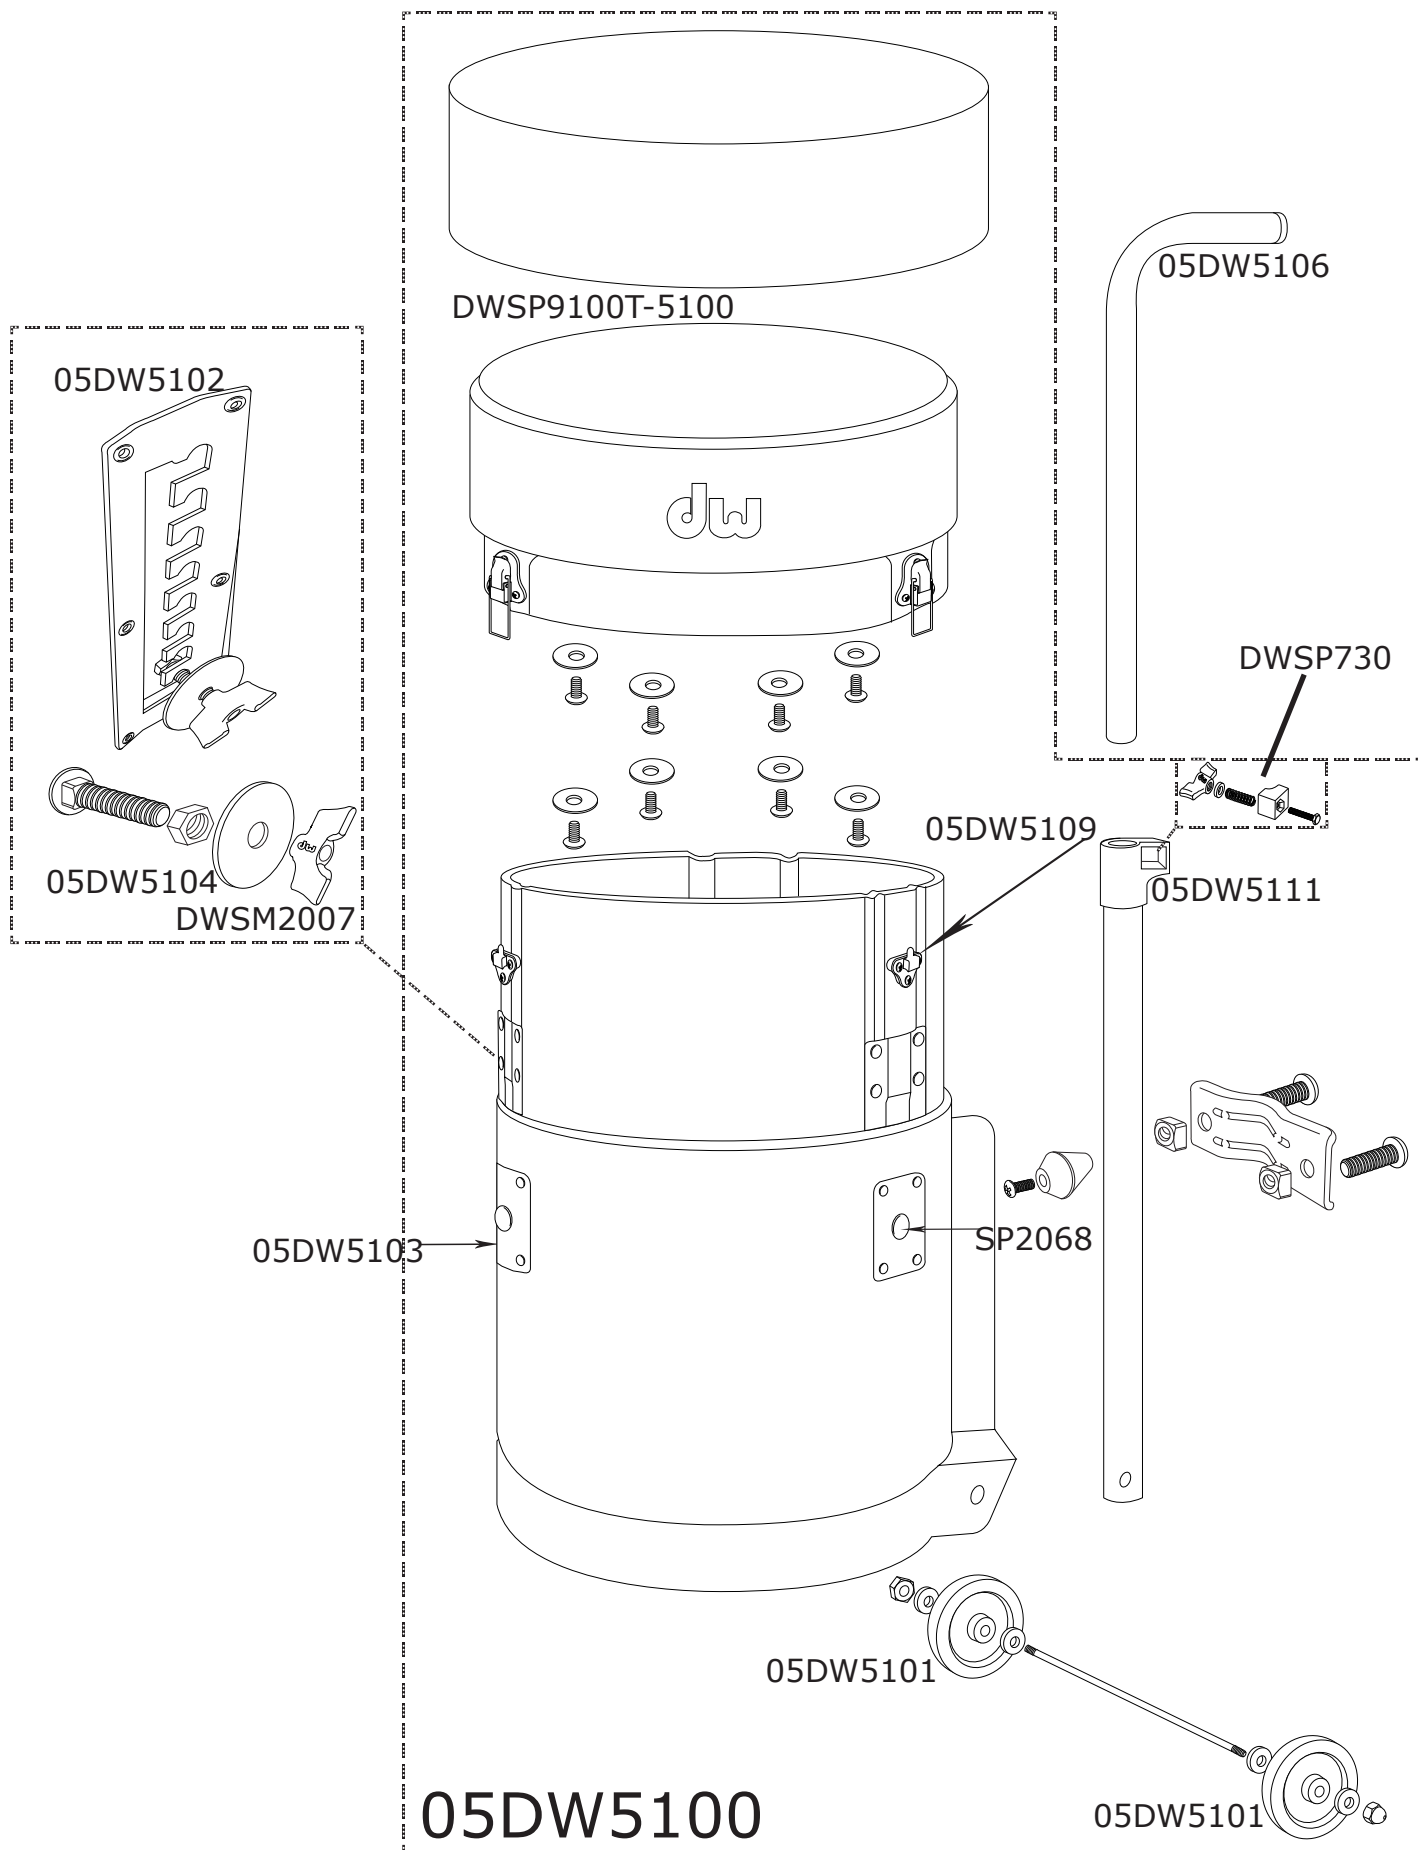

6100 DW Case/Drum Throne

6100 DW Case/Drum Throne

<u>Part Number</u>	<u>Description</u>
05DW5100	4pc. molded plastic seat set for 6100
05DW5101	Wheel for 6100 seat
05DW5102	Serrated bracket w/ slots, outside 6100
05DW5103	Side plate for 6100 seat-3 per seat
05DW5104	Inside washer for 6100. 8mm ID 51mm OD
05DW5106	Handle assembly for 6100 seat
05DW5109	Latch for 6100, Nickel
05DW5111	Tube Joint for 6100
DWSP2068	Carriage Bolt for 6100
DWSP730	CLAMP SCREW FOR TUBE JOINT,TOP TIER 3/4
DWSM2007	8MM WING NUT (4 PACK)
DWSP9100T-5100	DW 9100 Seat Top w/o bracket and plate