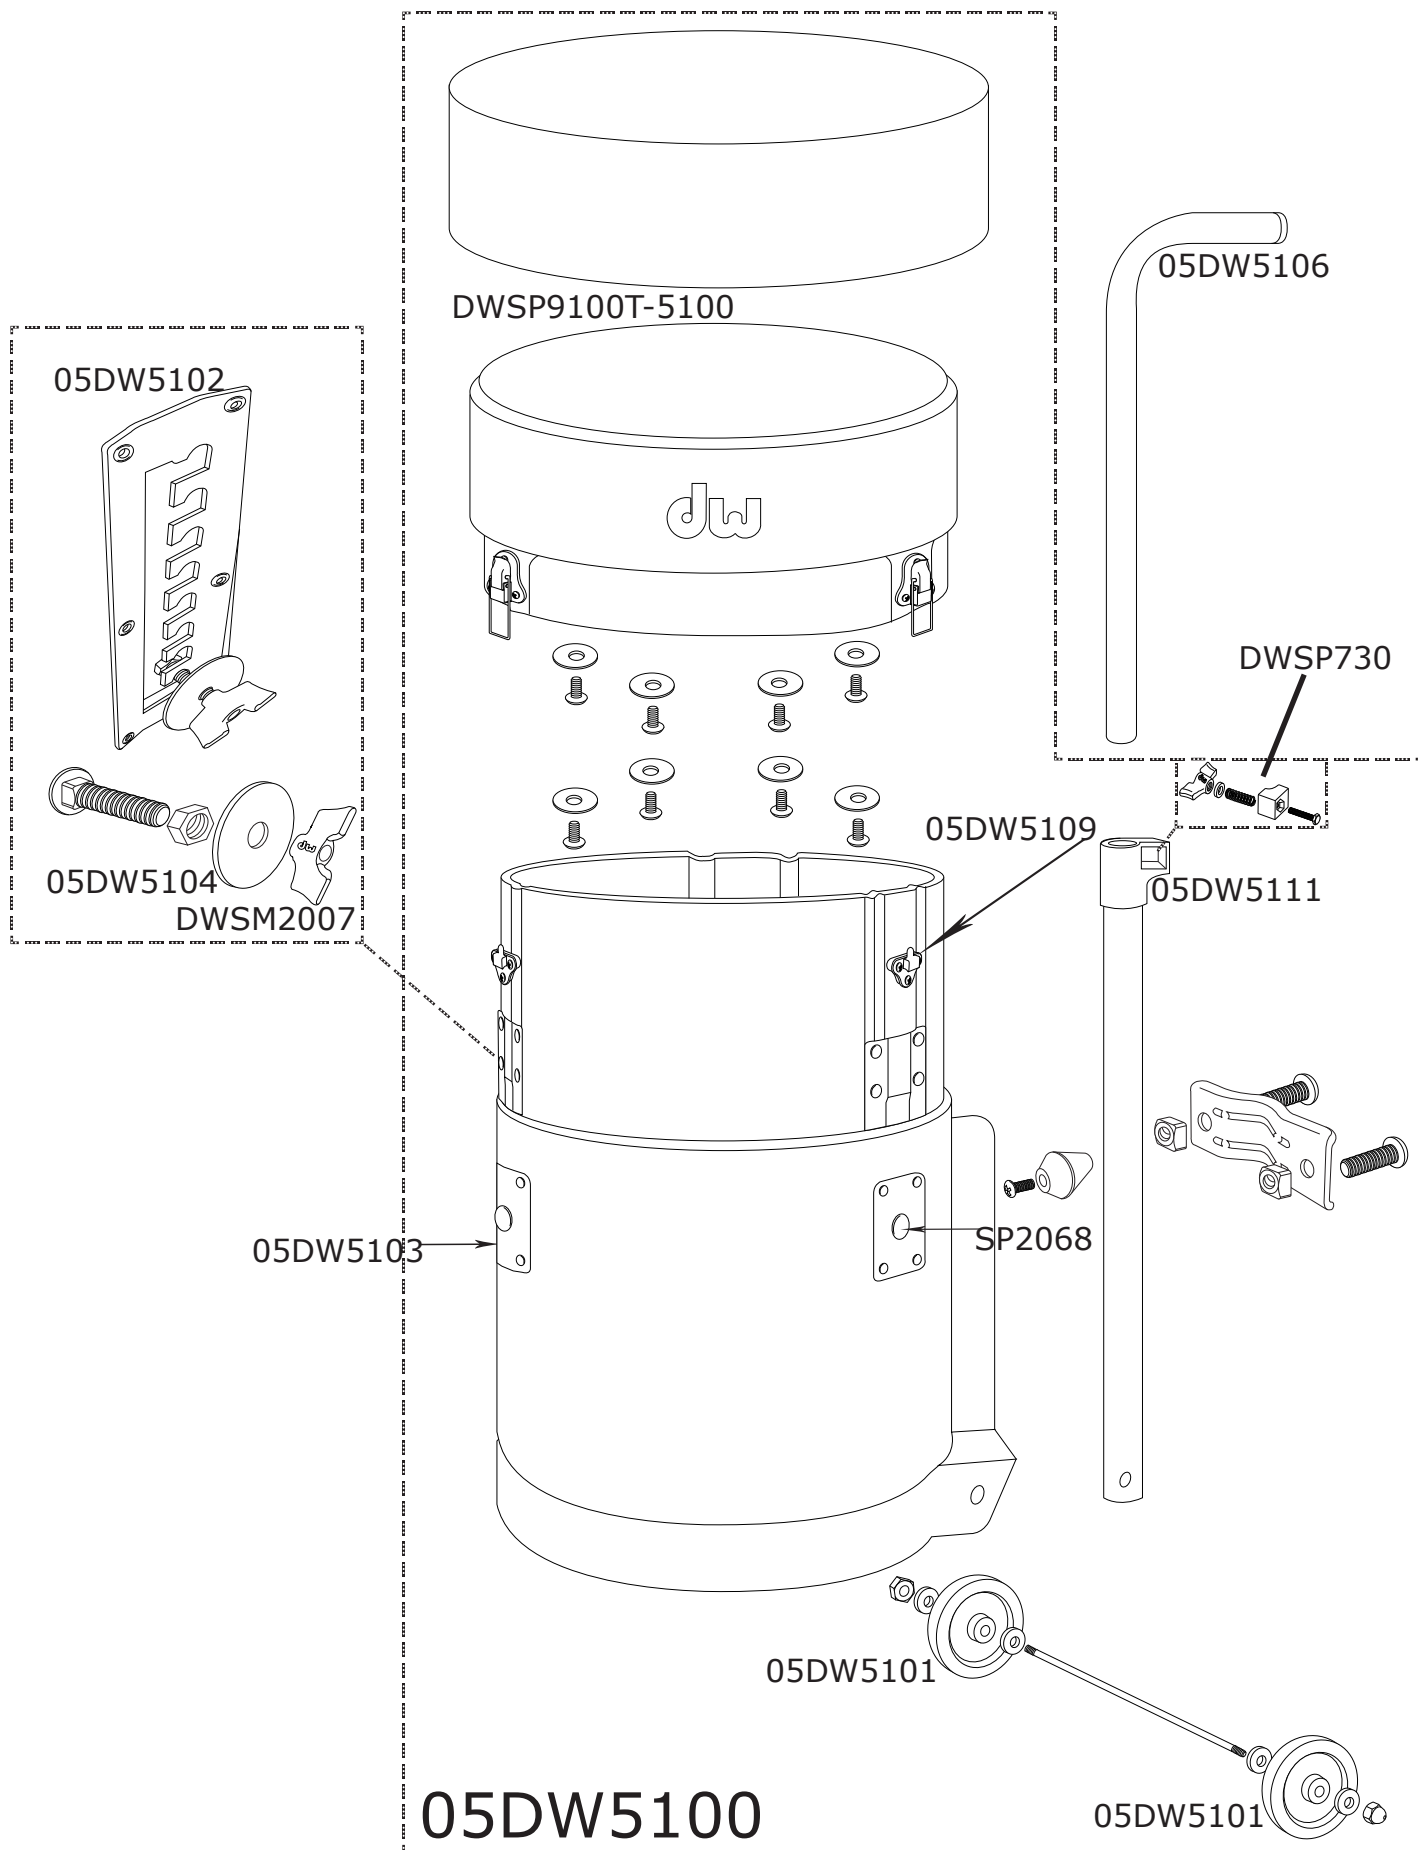

# 6100 DW Case/Drum Throne

# 6100 DW Case/Drum Throne

<u>Part Number</u>	<u>Description</u>
05DW5100	4pc. molded plastic seat set for 6100
05DW5101	Wheel for 6100 seat
05DW5102	Serrated bracket w/ slots, outside 6100
05DW5103	Side plate for 6100 seat-3 per seat
05DW5104	Inside washer for 6100. 8mm ID 51mm OD
05DW5106	Handle assembly for 6100 seat
05DW5109	Latch for 6100, Nickel
05DW5111	Tube Joint for 6100
DWSP2068	Carriage Bolt for 6100
DWSP730	CLAMP SCREW FOR TUBE JOINT,TOP TIER 3/4
DWSM2007	8MM WING NUT (4 PACK)
DWSP9100T-5100	DW 9100 Seat Top w/o bracket and plate