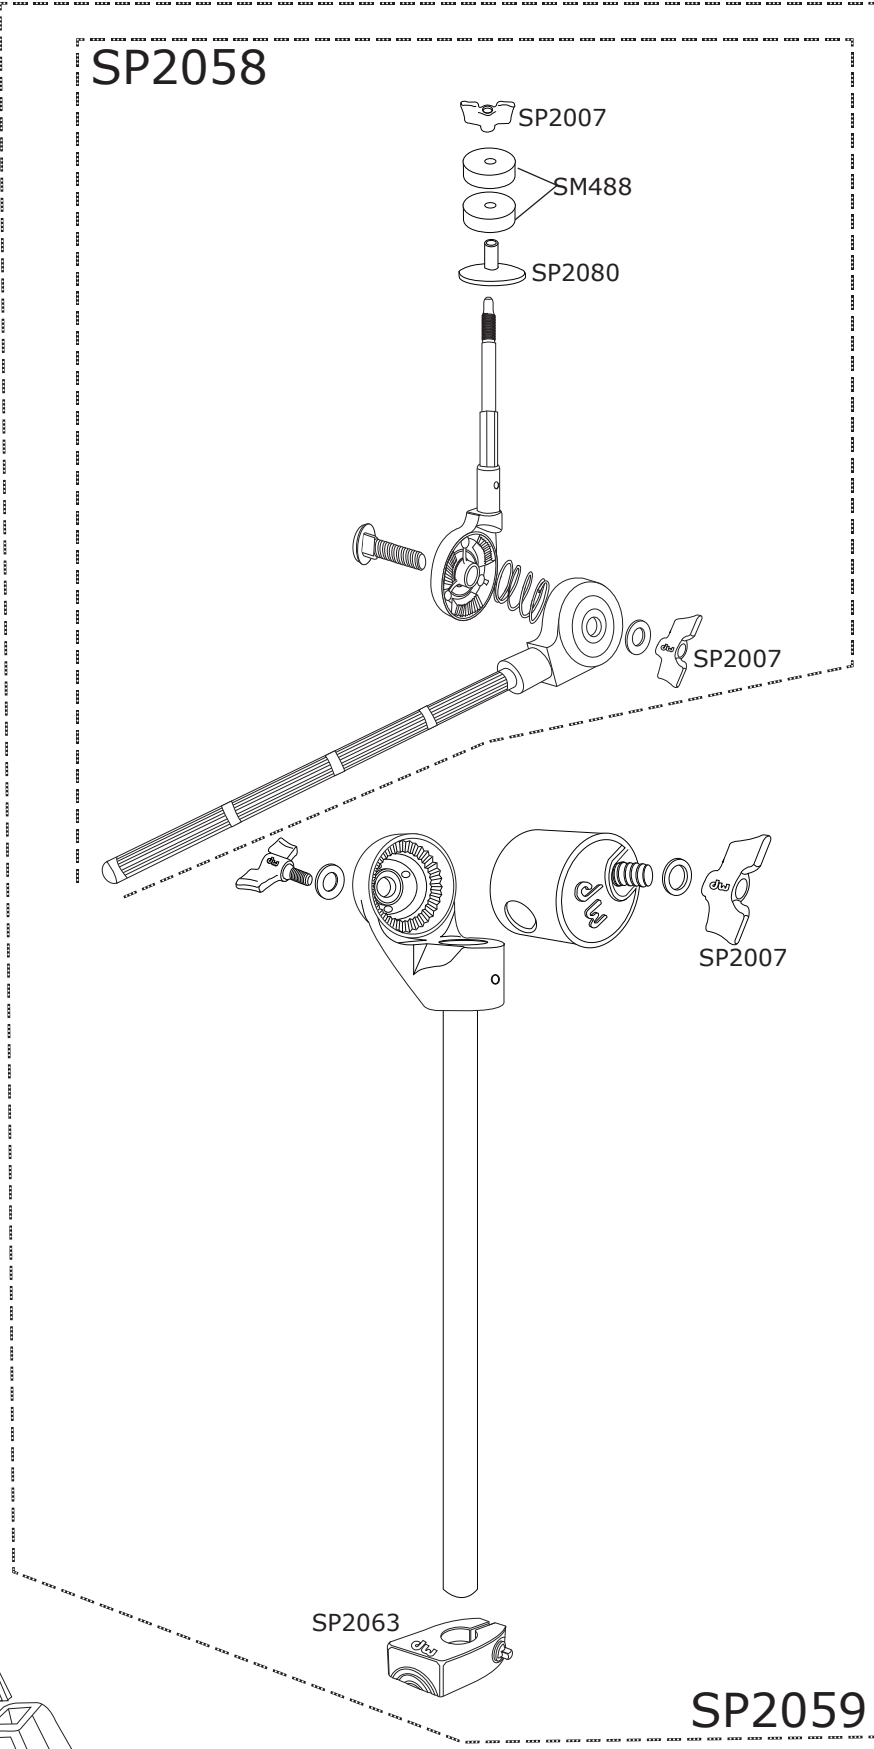

5700 DW Cymbal Stand

SP2058

SP2059

5700 DW Cymbal Stand

Part Number	Description
DWSP353	8MM DW WING SCREW
DWSP364	PLASTIC BUSHING THAT ACCEPTS 1" TUBE
DWSP430	PLASTIC BUSHING THAT ACCEPTS 3/4" TUBE
DWSP473	RUBBER FOOT
DWSM488	PAIR OF TOP AND BOTTOM FELTS W/ WASHER
DWSP711	SET SCREW
DWSP728	WASHER
DWSP2007	8MM WING NUT (4 PACK)
DWSP2058	BOOM ARM
DWSP2059	UPPER TUBE ASSEMBLY
DWSP2062	1" MEMORY LOCK
DWSP2063	3/4" MEMORY LOCK
DWSP2080	BLACK PLASTIC CYMBAL SLEEVE