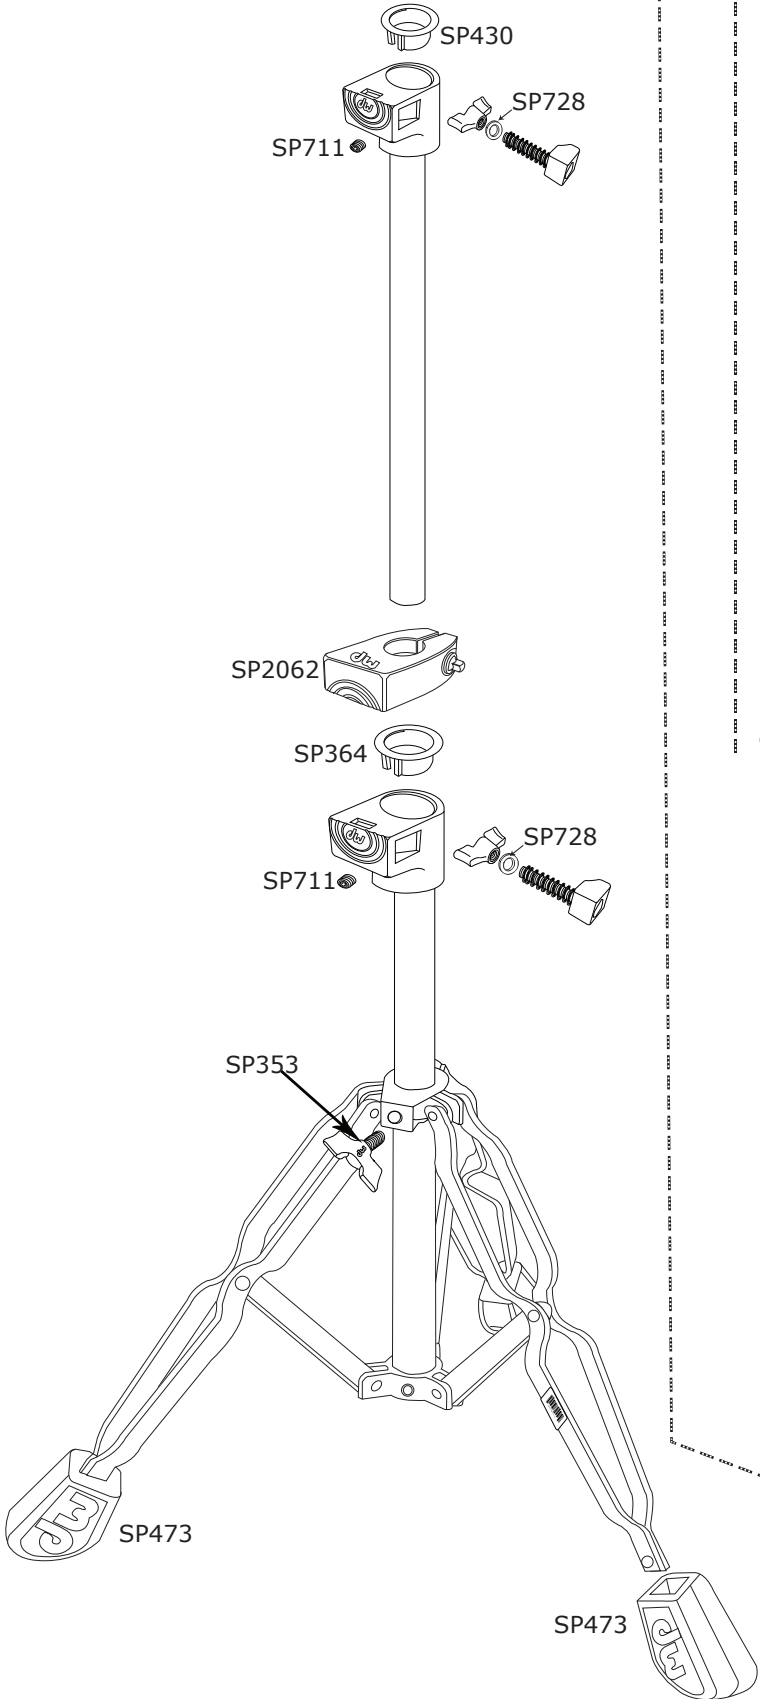

5700 DW Cymbal Stand

SP2058

SP2059

5700 DW Cymbal Stand

Part Number	Description
DWSP353	8MM DW WING SCREW
DWSP364	PLASTIC BUSHING THAT ACCEPTS 1" TUBE
DWSP430	PLASTIC BUSHING THAT ACCEPTS 3/4" TUBE
DWSP473	RUBBER FOOT
DWSM488	PAIR OF TOP AND BOTTOM FELTS W/ WASHER
DWSP711	SET SCREW
DWSP728	WASHER
DWSP2007	8MM WING NUT (4 PACK)
DWSP2058	BOOM ARM
DWSP2059	UPPER TUBE ASSEMBLY
DWSP2062	1" MEMORY LOCK
DWSP2063	3/4" MEMORY LOCK
DWSP2080	BLACK PLASTIC CYMBAL SLEEVE