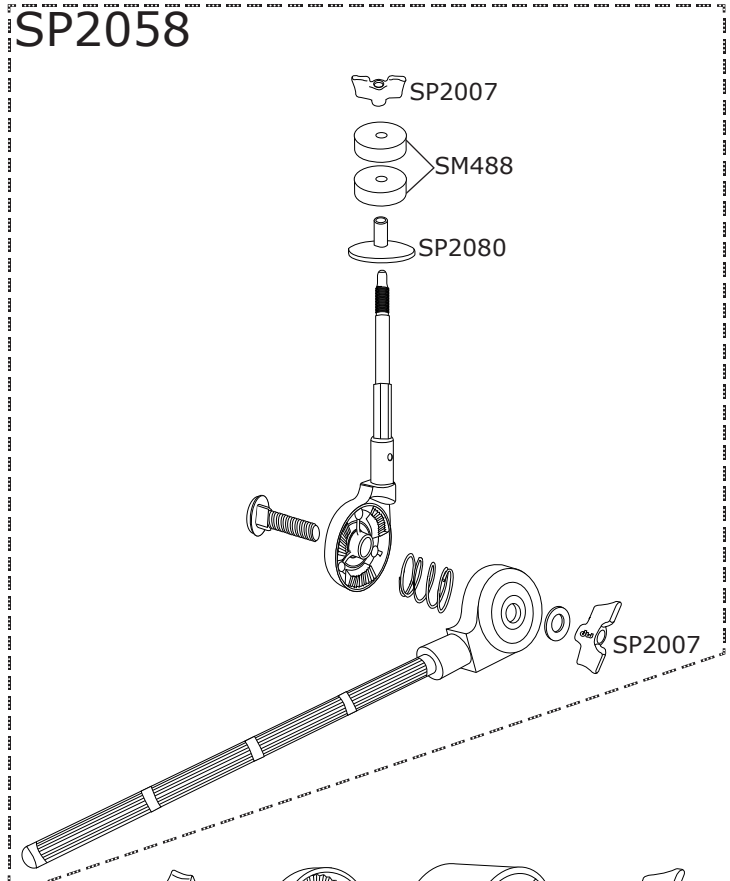

5700L DW Cymbal Stand

5700L DW Cymbal Stand

Part Number	Description
DWSP353	8MM DW WING SCREW
DWSP365	PLASTIC BUSHING
DWSP473	RUBBER FOOT
DWSM488	PAIR OF TOP AND BOTTOM FELTS W/ WASHER
DWSP711	SET SCREW
DWSP728	WASHER
DWSP2007	8MM WING NUT
DWSP2020	MEMORY LOCK
DWSP2058	BOOM ARM
DWSP2080	BLACK PLASTIC CYMBAL SLEEVE