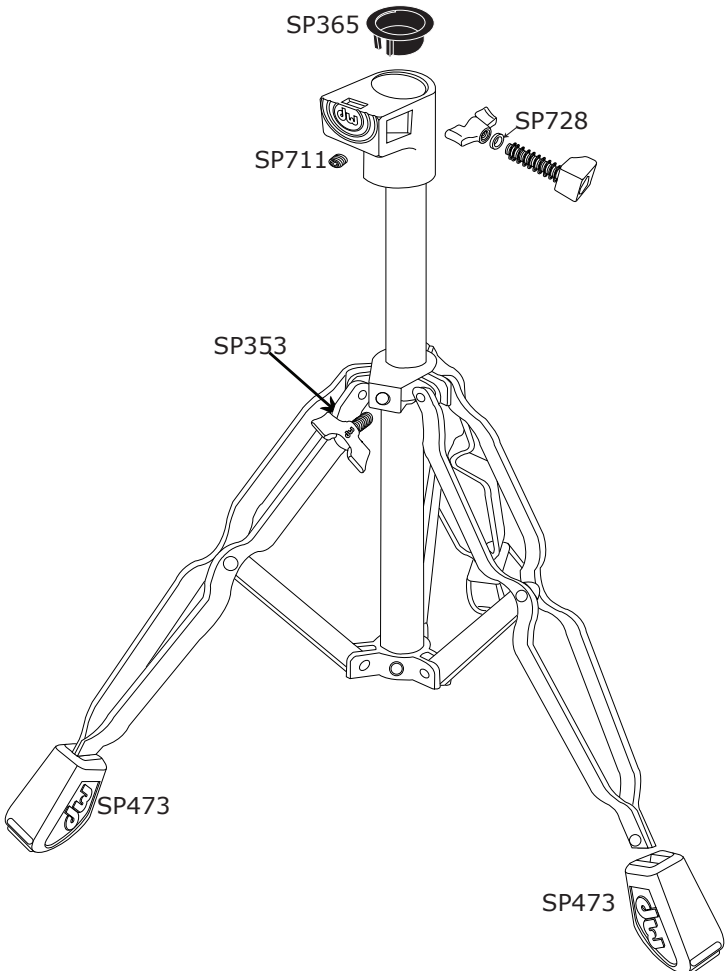

5700L DW Cymbal Stand

5700L DW Cymbal Stand

Part Number	Description
DWSP353	8MM DW WING SCREW
DWSP365	PLASTIC BUSHING
DWSP473	RUBBER FOOT
DWSM488	PAIR OF TOP AND BOTTOM FELTS W/ WASHER
DWSP711	SET SCREW
DWSP728	WASHER
DWSP2007	8MM WING NUT
DWSP2020	MEMORY LOCK
DWSP2058	BOOM ARM
DWSP2080	BLACK PLASTIC CYMBAL SLEEVE