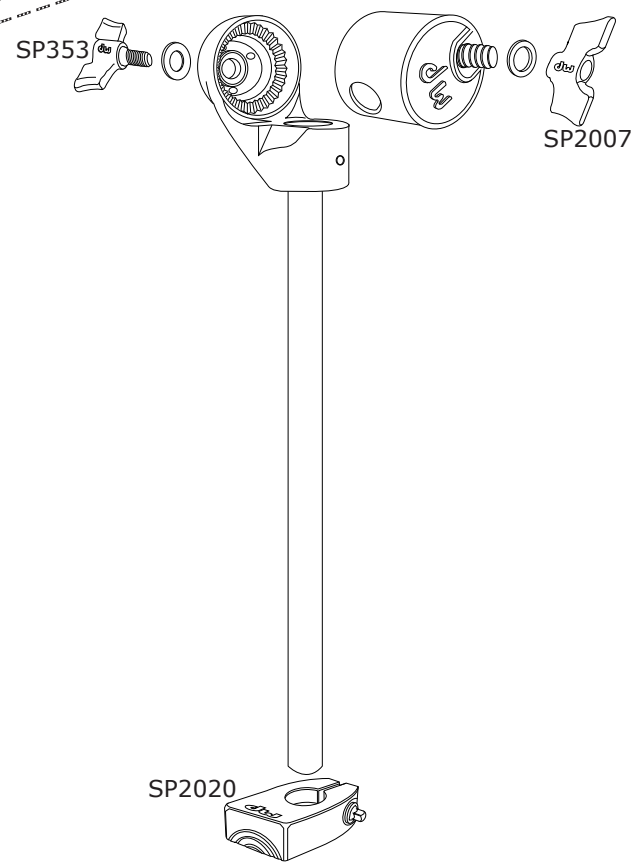

5700L DW Cymbal Stand

5700L DW Cymbal Stand

Part Number	Description
DWSP353	8MM DW WING SCREW
DWSP365	PLASTIC BUSHING
DWSP473	RUBBER FOOT
DWSM488	PAIR OF TOP AND BOTTOM FELTS W/ WASHER
DWSP711	SET SCREW
DWSP728	WASHER
DWSP2007	8MM WING NUT
DWSP2020	MEMORY LOCK
DWSP2058	BOOM ARM
DWSP2080	BLACK PLASTIC CYMBAL SLEEVE