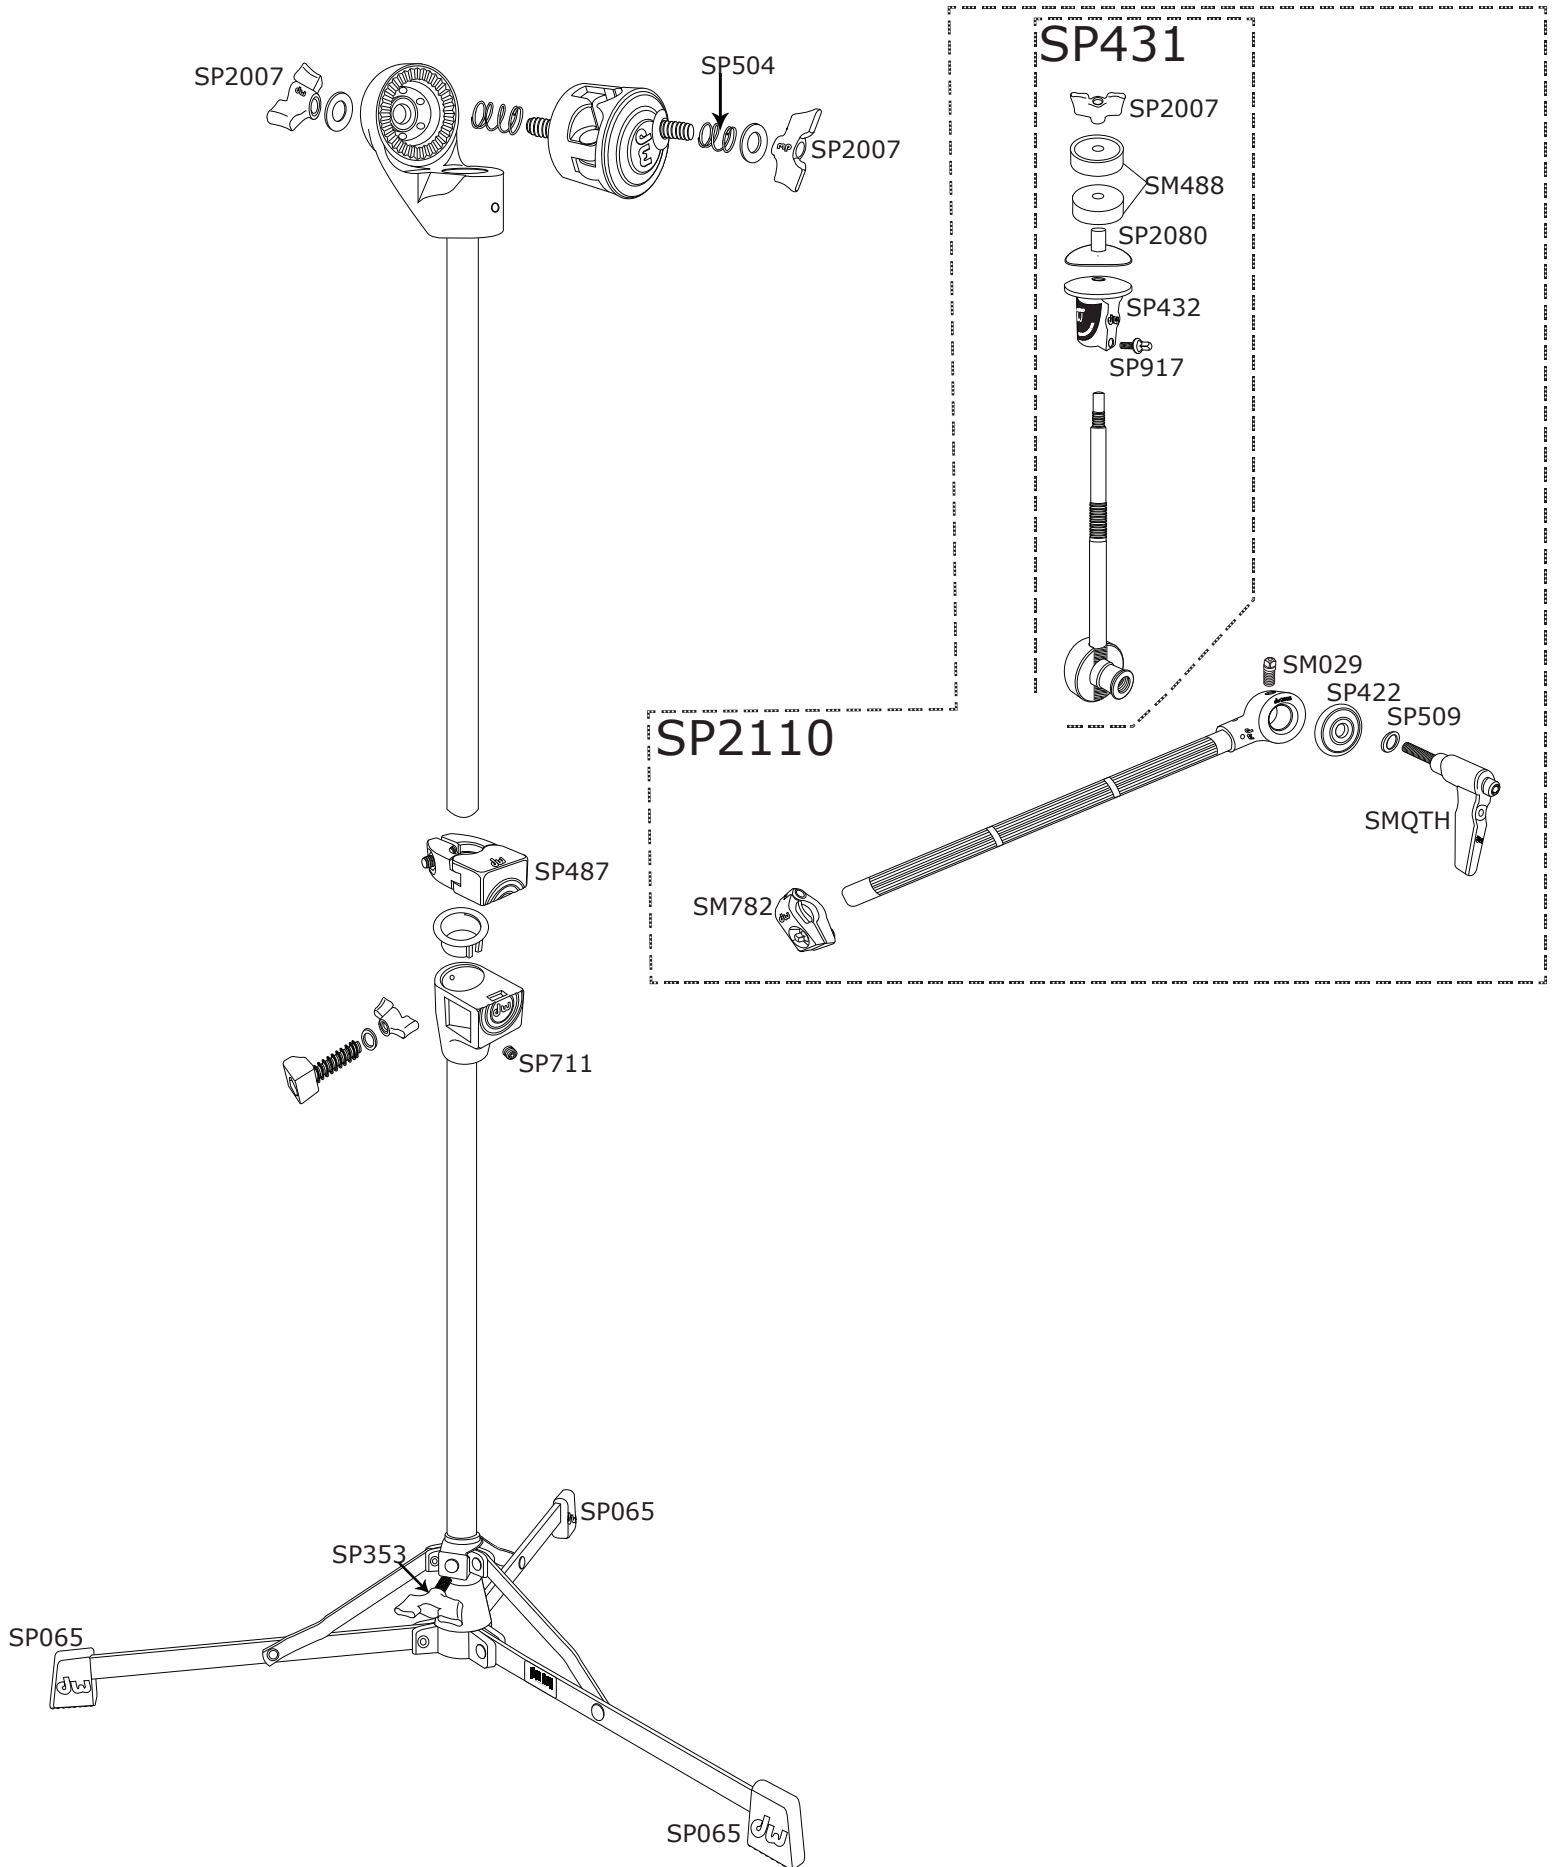

6700 DW Cymbal Stand

6700 DW Cymbal Stand

Part Number	Description
DWSMQTH	QUICK TURN HANDLE FOR CYM TILT 5/16X3/4
DWSM029	3/8" DRUM KEY SCREW (4 PACK)
DWSP065	RUBBER FOOT
DWSP353	8MM DW WING SCREW
DWSP422	1-1/8" STEEL WASHER
DWSP431	TILTER ASSEMBLY
DWSP432	CYMBAL SEAT FOR TILTER ASSEMBLY
DWSP487	5/8" MEMORY LOCK
DWSM488	PAIR OF TOP AND BOTTOM FELTS W/ WASHER
DWSP504	3/4 RATCHET SPRING
DWSP509	RATCHET BOLT WASHER
DWSP711	SET SCREW
DWSM782	1/2" HINGED MEMORY LOCK FOR CYMBAL ARM
DWSP917	DRUM KEY SCREW
DWSP2007	8MM WING NUT
DWSP2080	BLACK PLASTIC CYMBAL SLEEVE
DWSP2110	BOOM ARM