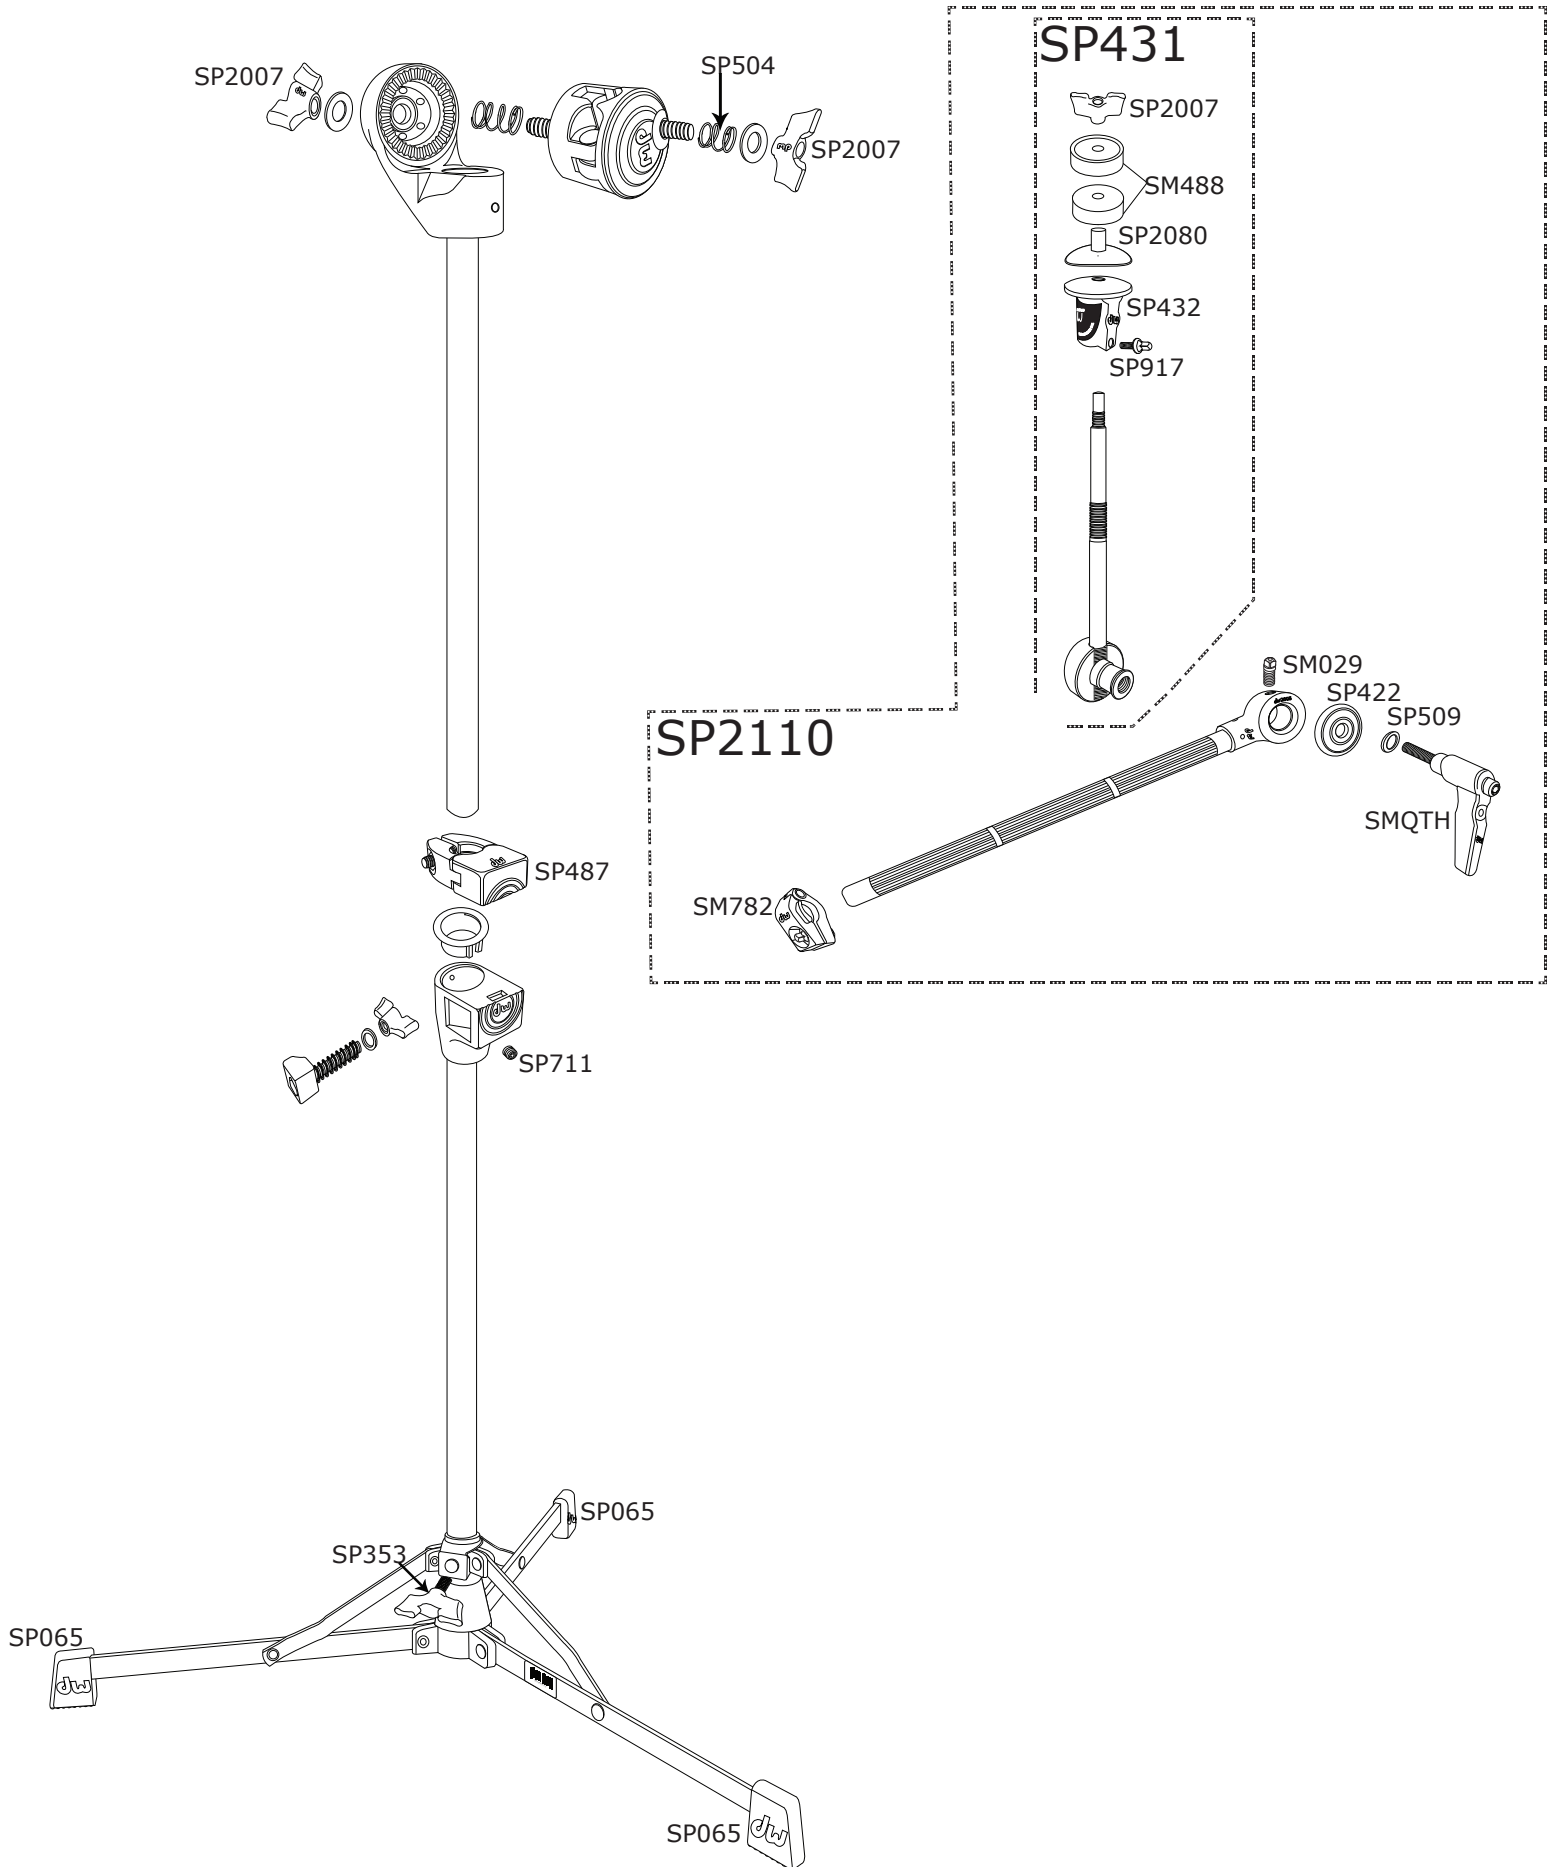

6700 DW Cymbal Stand

6700 DW Cymbal Stand

Part Number	Description
DWSMQTH	QUICK TURN HANDLE FOR CYM TILT 5/16X3/4
DWSM029	3/8" DRUM KEY SCREW (4 PACK)
DWSP065	RUBBER FOOT
DWSP353	8MM DW WING SCREW
DWSP422	1-1/8" STEEL WASHER
DWSP431	TILTER ASSEMBLY
DWSP432	CYMBAL SEAT FOR TILTER ASSEMBLY
DWSP487	5/8" MEMORY LOCK
DWSM488	PAIR OF TOP AND BOTTOM FELTS W/ WASHER
DWSP504	3/4 RATCHET SPRING
DWSP509	RATCHET BOLT WASHER
DWSP711	SET SCREW
DWSM782	1/2" HINGED MEMORY LOCK FOR CYMBAL ARM
DWSP917	DRUM KEY SCREW
DWSP2007	8MM WING NUT
DWSP2080	BLACK PLASTIC CYMBAL SLEEVE
DWSP2110	BOOM ARM