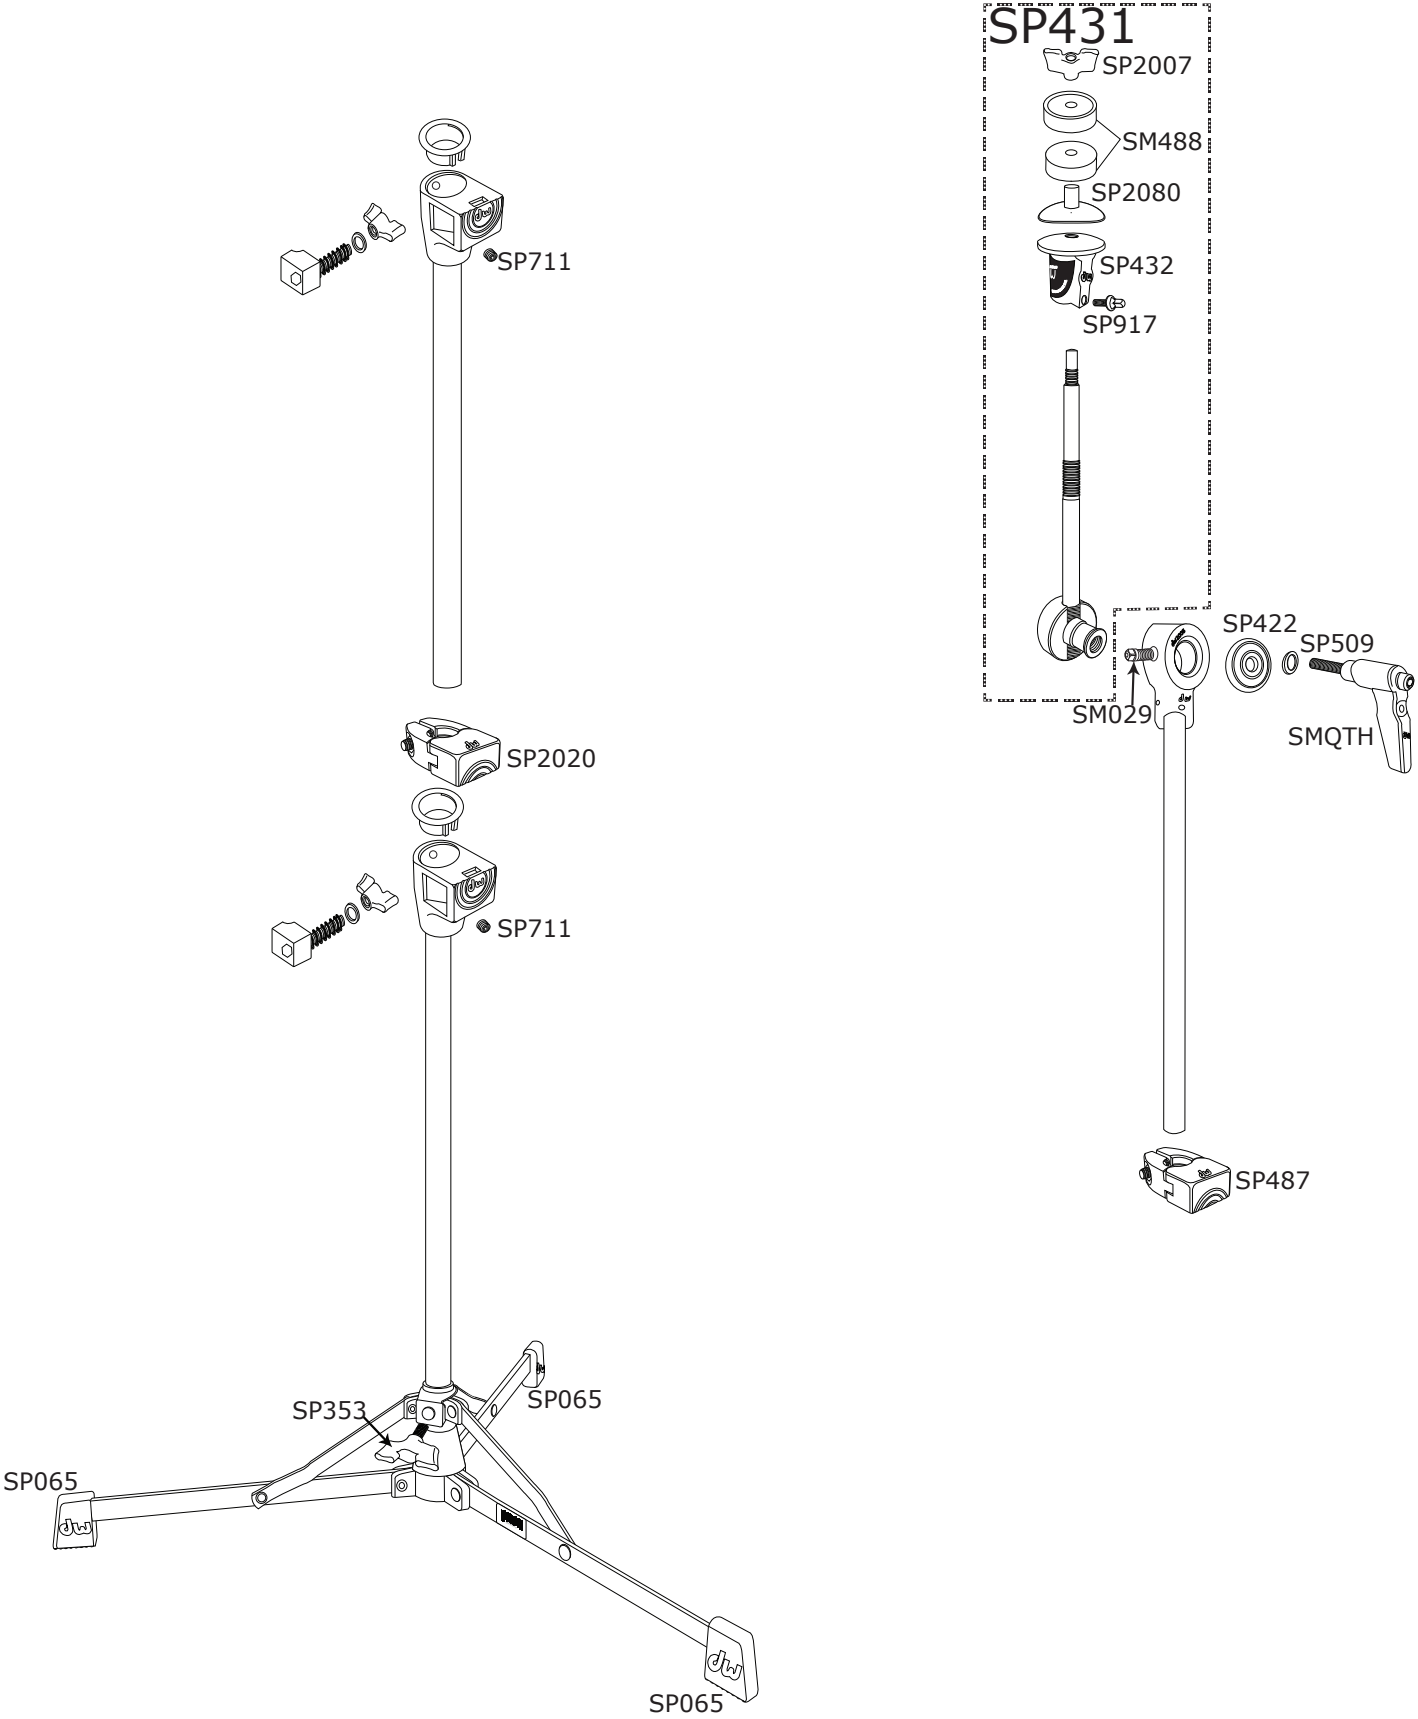

6710 DW Cymbal Stand

6710 DW Cymbal Stand

| <u>Part Number</u> | <u>Description</u> |
|--------------------|---|
| DWSMQTH | QUICK TURN HANDLE FOR CYM TILT 5/16X3/4 |
| DWSM029 | 3/8" DRUM KEY SCREW (4 PACK) |
| DWSP065 | RUBBER FOOT |
| DWSP353 | 8MM DW WING SCREW |
| DWSP422 | 1-1/8" STEEL WASHER |
| DWSP431 | TILTER ASSEMBLY |
| DWSP432 | CYMBAL SEAT FOR TILTER ASSEMBLY |
| DWSP487 | 5/8" MEMORY LOCK |
| DWSM488 | PAIR OF TOP AND BOTTOM FELTS W/ WASHER |
| DWSP509 | RATCHET BOLT WASHER |
| DWSP711 | SET SCREW |
| DWSP917 | DRUM KEY SCREW |
| DWSP2007 | 8MM WING NUT |
| DWSP2020 | 3/4" MEMORY LOCK |
| DWSP2080 | BLACK PLASTIC CYMBAL SLEEVE |