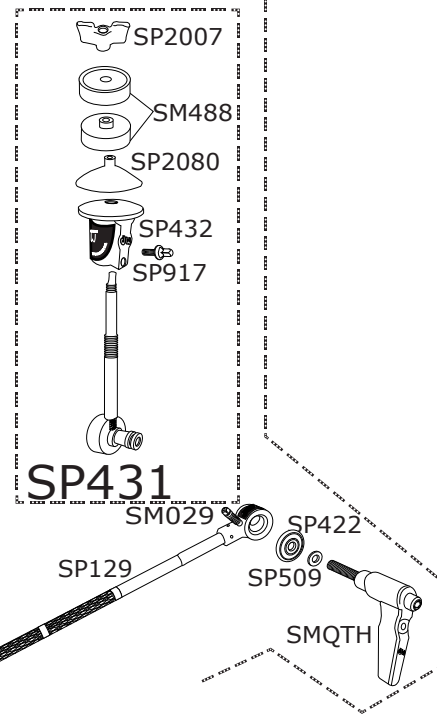

9934 DW Double Tom/Single Cymbal Stand

SP990

SM912

SM782

SP503

SP352

SP729

SP2019

SP364

SP341

SP481

SP341

SP341

SM934

9934 DW Double Tom/Single Cymbal Stand

Part Number	Description
DWSMQTH	5/16 X 3/4 QUICK TURN HANDLE
DWSM029	3/8" DRUM KEY SCREW
DWSP118	CLAMP NUT LOCKWASHER
DWSP119	WINGNUT SPACER
DWSP129	CYMBAL ARM
DWSP341	RUBBER FOOT
DWSP352	CLAMP
DWSP353	8MM WING SCREW
DWSP364	PLASTIC BUSHING
DWSP422	1-1/8" STEEL WASHER
DWSP432	CYMBAL SEAT
DWSP435	SWING BLOCK
DWSP436	SPRING
DWSP457	1/2" TOM L-ARM (BALL-IN-SOCKET)
DWSP481	1.25" MEMORY LOCK
DWSM488	PAIR OF TOP AND BOTTOM FELTS W/ WASHER
DWSP502	WASHER
DWSP503	3/4" RATCHET CASTING WITH TUBE
DWSP504	3/4" RATCHET SPRING
DWSP506	3/4" RATCHET HOUSING
DWSP509	RATCHET BOLT WASHER
DWSP728	WASHER
DWSP729	CLAMP SCREW
DWSP740	HEX NUT
DWSP741	8MM, WASHER
DWSP743	BOLT
DWSM782	1/2" MEMORY LOCK
DWSM912	1/2 X 18 BOOM CYMBAL ARM
DWSP917	DRUM KEY SCREW
DWSP990	BALL IN SOCKET ASSEMBLY WITH 1" TUBE
DWSM934	BOOM ARM (DWSM912) 3/4" X 18" TUBE
DWSP2007	M8 WING NUT FOR TILTER (4 PACK)
DWSP2019	1" MEMORY LOCK
DWSP2046	WING NUT, 2005 STYLE
DWSP2080	BLACK PLASTIC CYMBAL SLEEVE