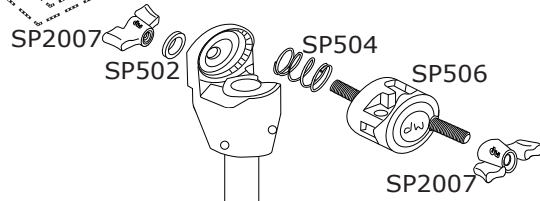

9934 DW Double Tom/Single Cymbal Stand

SP990

SM912

SM782

SP503

SP352

SP729

SP2019

SP364

SP341

SP481

SP341

SP341

SM934

9934 DW Double Tom/Single Cymbal Stand

Part Number	Description
DWSMQTH	5/16 X 3/4 QUICK TURN HANDLE
DWSM029	3/8" DRUM KEY SCREW
DWSP118	CLAMP NUT LOCKWASHER
DWSP119	WINGNUT SPACER
DWSP129	CYMBAL ARM
DWSP341	RUBBER FOOT
DWSP352	CLAMP
DWSP353	8MM WING SCREW
DWSP364	PLASTIC BUSHING
DWSP422	1-1/8" STEEL WASHER
DWSP432	CYMBAL SEAT
DWSP435	SWING BLOCK
DWSP436	SPRING
DWSP457	1/2" TOM L-ARM (BALL-IN-SOCKET)
DWSP481	1.25" MEMORY LOCK
DWSM488	PAIR OF TOP AND BOTTOM FELTS W/ WASHER
DWSP502	WASHER
DWSP503	3/4" RATCHET CASTING WITH TUBE
DWSP504	3/4" RATCHET SPRING
DWSP506	3/4" RATCHET HOUSING
DWSP509	RATCHET BOLT WASHER
DWSP728	WASHER
DWSP729	CLAMP SCREW
DWSP740	HEX NUT
DWSP741	8MM, WASHER
DWSP743	BOLT
DWSM782	1/2" MEMORY LOCK
DWSM912	1/2 X 18 BOOM CYMBAL ARM
DWSP917	DRUM KEY SCREW
DWSP990	BALL IN SOCKET ASSEMBLY WITH 1" TUBE
DWSM934	BOOM ARM (DWSM912) 3/4" X 18" TUBE
DWSP2007	M8 WING NUT FOR TILTER (4 PACK)
DWSP2019	1" MEMORY LOCK
DWSP2046	WING NUT, 2005 STYLE
DWSP2080	BLACK PLASTIC CYMBAL SLEEVE