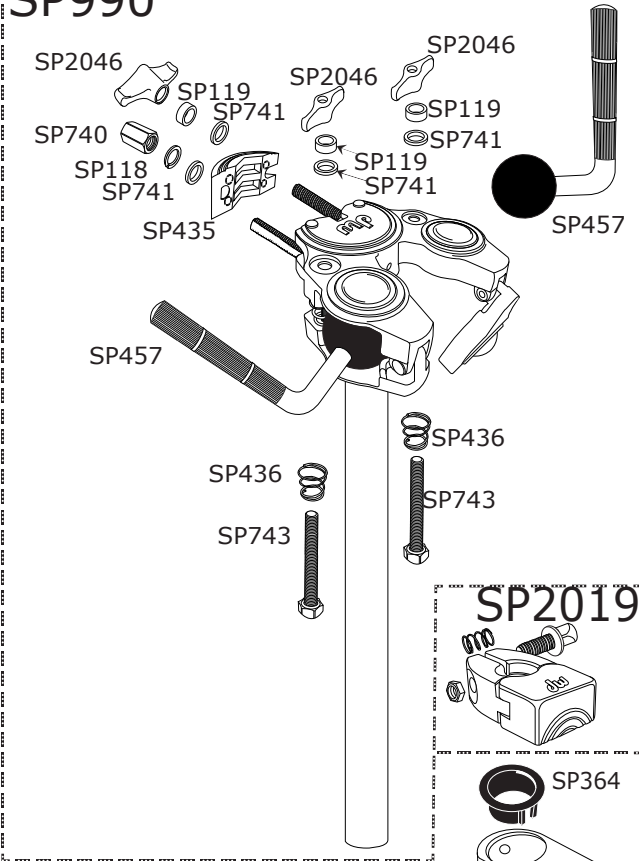

9934 DW Double Tom/Single Cymbal Stand

SP990

SM912

SM782

SP503

SP352

SP729

SP2019

SP364

SP341

SP481

SP341

SP341

SM934

9934 DW Double Tom/Single Cymbal Stand

Part Number	Description
DWSMQTH	5/16 X 3/4 QUICK TURN HANDLE
DWSM029	3/8" DRUM KEY SCREW
DWSP118	CLAMP NUT LOCKWASHER
DWSP119	WINGNUT SPACER
DWSP129	CYMBAL ARM
DWSP341	RUBBER FOOT
DWSP352	CLAMP
DWSP353	8MM WING SCREW
DWSP364	PLASTIC BUSHING
DWSP422	1-1/8" STEEL WASHER
DWSP432	CYMBAL SEAT
DWSP435	SWING BLOCK
DWSP436	SPRING
DWSP457	1/2" TOM L-ARM (BALL-IN-SOCKET)
DWSP481	1.25" MEMORY LOCK
DWSM488	PAIR OF TOP AND BOTTOM FELTS W/ WASHER
DWSP502	WASHER
DWSP503	3/4" RATCHET CASTING WITH TUBE
DWSP504	3/4" RATCHET SPRING
DWSP506	3/4" RATCHET HOUSING
DWSP509	RATCHET BOLT WASHER
DWSP728	WASHER
DWSP729	CLAMP SCREW
DWSP740	HEX NUT
DWSP741	8MM, WASHER
DWSP743	BOLT
DWSM782	1/2" MEMORY LOCK
DWSM912	1/2 X 18 BOOM CYMBAL ARM
DWSP917	DRUM KEY SCREW
DWSP990	BALL IN SOCKET ASSEMBLY WITH 1" TUBE
DWSM934	BOOM ARM (DWSM912) 3/4" X 18" TUBE
DWSP2007	M8 WING NUT FOR TILTER (4 PACK)
DWSP2019	1" MEMORY LOCK
DWSP2046	WING NUT, 2005 STYLE
DWSP2080	BLACK PLASTIC CYMBAL SLEEVE