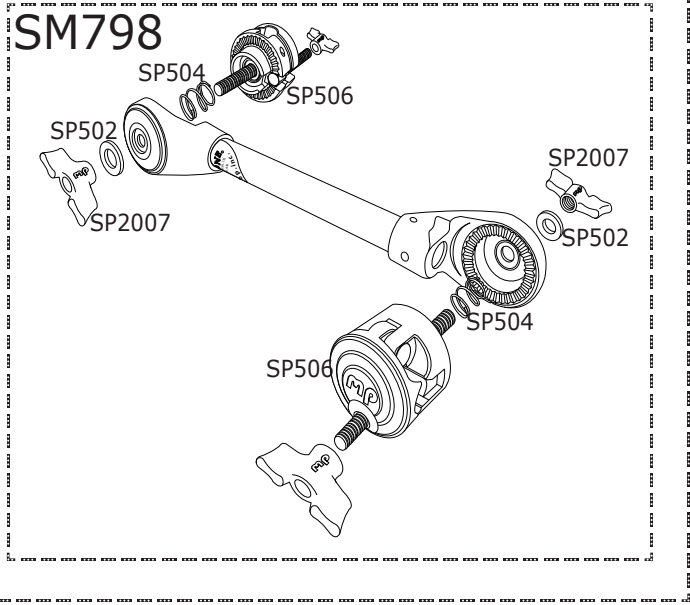

# 9999 DW Single Tom/Single Cymbal Stand

# 9999 DW Single Tom/Single Cymbal Stand

Part Number	Description
DWSMQTH	5/16 X 3/4 QUICK TURN HANDLE
DWSM029	3/8" DRUM KEY SCREW
DWSP118	CLAMP NUT LOCKWASHER
DWSP119	WINGNUT SPACER
DWSP129	CYMBAL ARM
DWSP341	RUBBER FOOT
DWSP352	CLAMP
DWSP353	8MM WING SCREW
DWSP364	PLASTIC BUSHING
DWSP422	1-1/8" STEEL WASHER
DWSP432	CYMBAL SEAT
DWSP435	SWING BLOCK
DWSP436	SPRING
DWSP457	1/2" TOM L-ARM (BALL-IN-SOCKET)
DWSP481	1.25" MEMORY LOCK
DWSM488	PAIR OF TOP AND BOTTOM FELTS W/ WASHER
DWSP502	WASHER
DWSP504	3/4" RATCHET SPRING
DWSP506	3/4" RATCHET HOUSING
DWSP509	RATCHET BOLT WASHER
DWSP728	WASHER
DWSP729	CLAMP SCREW
DWSP740	HEX NUT
DWSP741	8MM, WASHER
DWSP743	BOLT
DWSM782	1/2" MEMORY LOCK
DWSM798	DOG BONE ACCESSORY ARM
DWSM799	STR/BOOM CYM ARM W/DBL CLAMP - CLAMSHELL
DWSM912	1/2 X 18 BOOM CYMBAL ARM
DWSP917	DRUM KEY SCREW
DWSP990	BALL IN SOCKET ASSEMBLY WITH 1" TUBE
DWSP2007	M8 WING NUT FOR TILTER (4 PACK)
DWSP2019	1" MEMORY LOCK
DWSP2046	WING NUT, 2005 STYLE
DWSP2080	BLACK PLASTIC CYMBAL SLEEVE