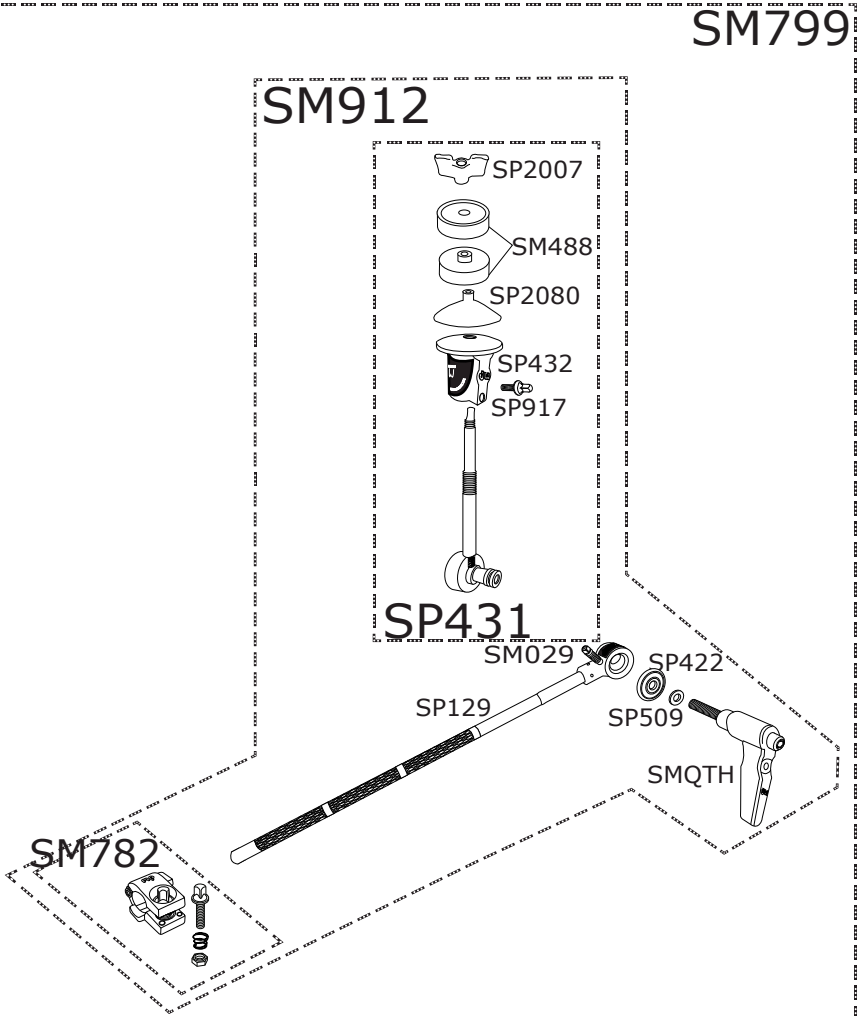

# 9999 DW Single Tom/Single Cymbal Stand

# 9999 DW Single Tom/Single Cymbal Stand

Part Number	Description
DWSMQTH	5/16 X 3/4 QUICK TURN HANDLE
DWSM029	3/8" DRUM KEY SCREW
DWSP118	CLAMP NUT LOCKWASHER
DWSP119	WINGNUT SPACER
DWSP129	CYMBAL ARM
DWSP341	RUBBER FOOT
DWSP352	CLAMP
DWSP353	8MM WING SCREW
DWSP364	PLASTIC BUSHING
DWSP422	1-1/8" STEEL WASHER
DWSP432	CYMBAL SEAT
DWSP435	SWING BLOCK
DWSP436	SPRING
DWSP457	1/2" TOM L-ARM (BALL-IN-SOCKET)
DWSP481	1.25" MEMORY LOCK
DWSM488	PAIR OF TOP AND BOTTOM FELTS W/ WASHER
DWSP502	WASHER
DWSP504	3/4" RATCHET SPRING
DWSP506	3/4" RATCHET HOUSING
DWSP509	RATCHET BOLT WASHER
DWSP728	WASHER
DWSP729	CLAMP SCREW
DWSP740	HEX NUT
DWSP741	8MM, WASHER
DWSP743	BOLT
DWSM782	1/2" MEMORY LOCK
DWSM798	DOG BONE ACCESSORY ARM
DWSM799	STR/BOOM CYM ARM W/DBL CLAMP - CLAMSHELL
DWSM912	1/2 X 18 BOOM CYMBAL ARM
DWSP917	DRUM KEY SCREW
DWSP990	BALL IN SOCKET ASSEMBLY WITH 1" TUBE
DWSP2007	M8 WING NUT FOR TILTER (4 PACK)
DWSP2019	1" MEMORY LOCK
DWSP2046	WING NUT, 2005 STYLE
DWSP2080	BLACK PLASTIC CYMBAL SLEEVE