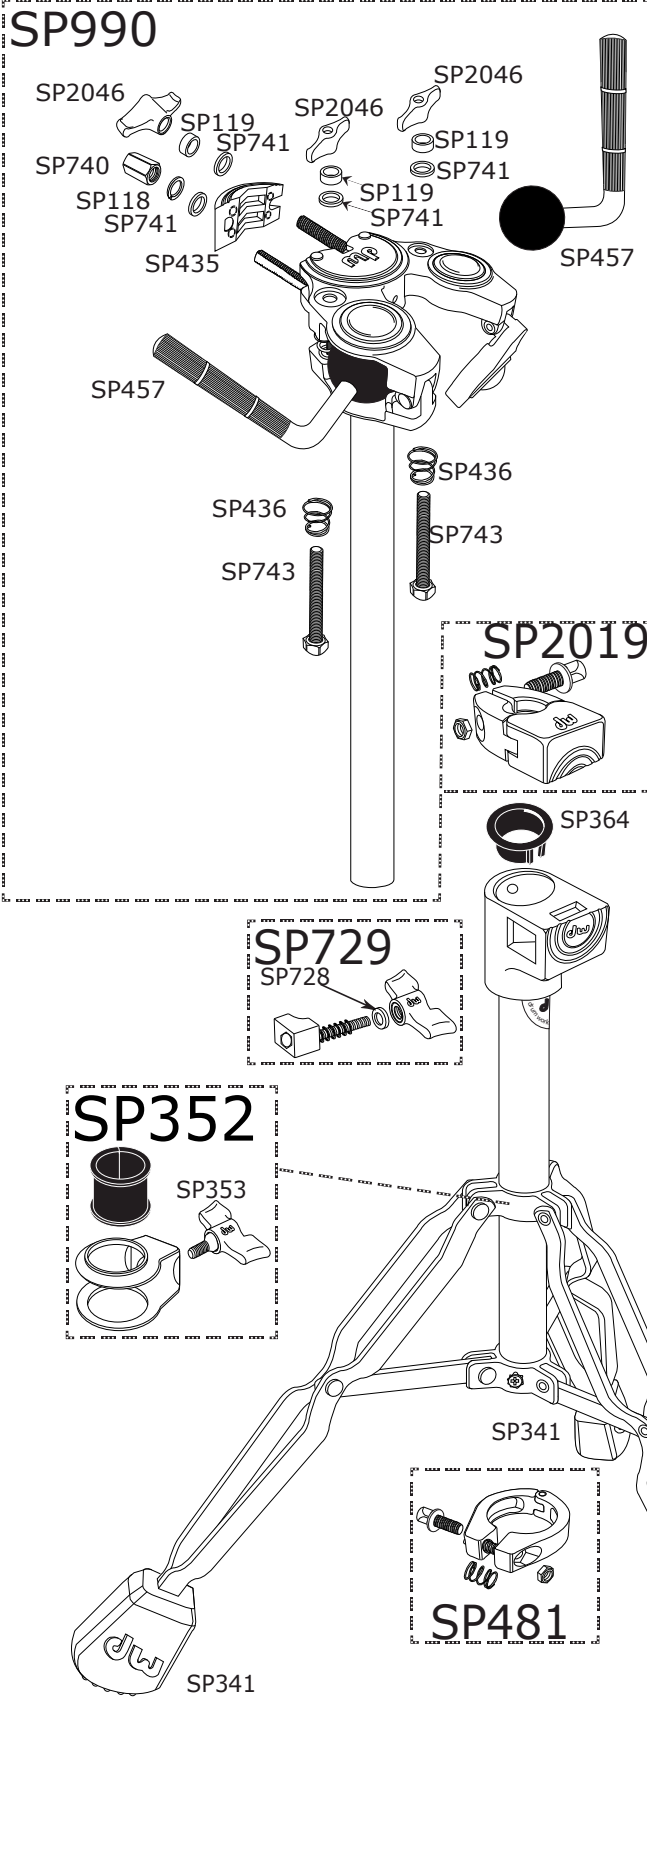

# 9999 DW Single Tom/Single Cymbal Stand

# 9999 DW Single Tom/Single Cymbal Stand

Part Number	Description
DWSMQTH	5/16 X 3/4 QUICK TURN HANDLE
DWSM029	3/8" DRUM KEY SCREW
DWSP118	CLAMP NUT LOCKWASHER
DWSP119	WINGNUT SPACER
DWSP129	CYMBAL ARM
DWSP341	RUBBER FOOT
DWSP352	CLAMP
DWSP353	8MM WING SCREW
DWSP364	PLASTIC BUSHING
DWSP422	1-1/8" STEEL WASHER
DWSP432	CYMBAL SEAT
DWSP435	SWING BLOCK
DWSP436	SPRING
DWSP457	1/2" TOM L-ARM (BALL-IN-SOCKET)
DWSP481	1.25" MEMORY LOCK
DWSM488	PAIR OF TOP AND BOTTOM FELTS W/ WASHER
DWSP502	WASHER
DWSP504	3/4" RATCHET SPRING
DWSP506	3/4" RATCHET HOUSING
DWSP509	RATCHET BOLT WASHER
DWSP728	WASHER
DWSP729	CLAMP SCREW
DWSP740	HEX NUT
DWSP741	8MM, WASHER
DWSP743	BOLT
DWSM782	1/2" MEMORY LOCK
DWSM798	DOG BONE ACCESSORY ARM
DWSM799	STR/BOOM CYM ARM W/DBL CLAMP - CLAMSHELL
DWSM912	1/2 X 18 BOOM CYMBAL ARM
DWSP917	DRUM KEY SCREW
DWSP990	BALL IN SOCKET ASSEMBLY WITH 1" TUBE
DWSP2007	M8 WING NUT FOR TILTER (4 PACK)
DWSP2019	1" MEMORY LOCK
DWSP2046	WING NUT, 2005 STYLE
DWSP2080	BLACK PLASTIC CYMBAL SLEEVE