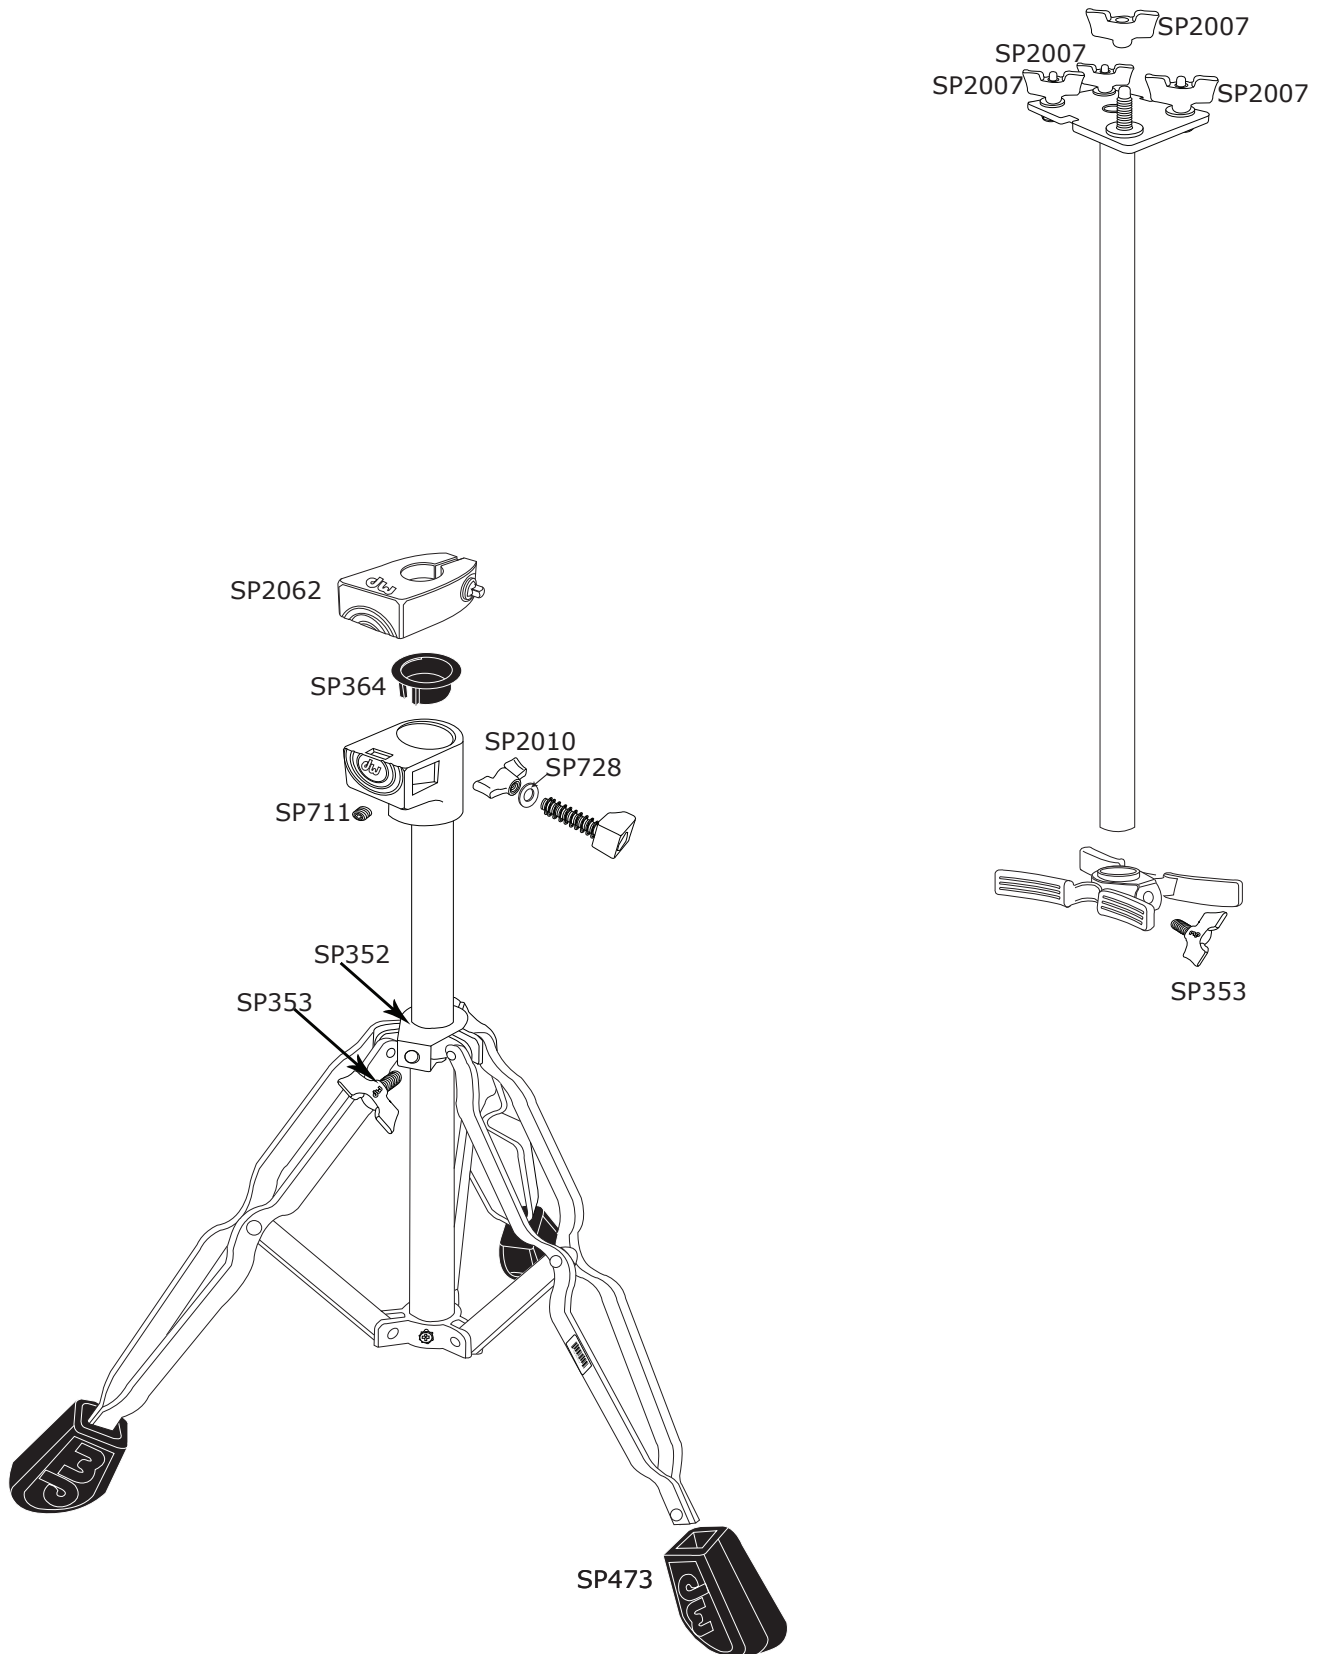

5200 DW Double Conga Stand

5200 DW Double Conga Stand

<u>Part Number</u>	<u>Description</u>
DWSP352	CLAMP FOR LEG ASSEMBLY
DWSP353	8MM DW WING SCREW
DWSP364	PLASTIC BUSHING
DWSP473	RUBBER FOOT
DWSP711	SET SCREW
DWSP728	WASHER
DWSP2007	8MM WING NUT
DWSP2010	6MM WING NUT (4 PACK)
DWSP2062	1" MEMORY LOCK