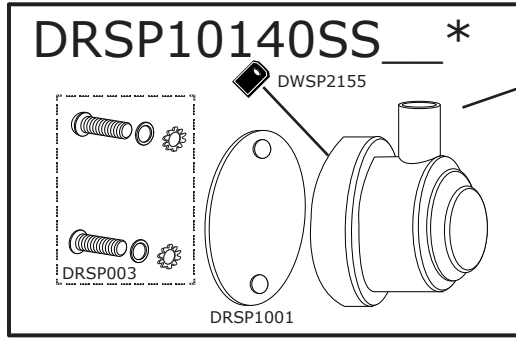

DW Floor Tom Tom Drum

DRSP2247

DRSPCH__**_*

DRDHCC__**

DRDHCL__**

DRSPCH__**_*

DRSPFTL-__*2

DW Floor Tom Tom Drum

Part Number Description

DRDHCC__**	COATED CLEAR DRUM HEAD
DRDHCL__**	CLEAR DRUM HEAD
DRSP1012_*	AIR VENT ASSEMBLY
DRSP10140SS_*	TOM LUG COMPLETE ASSEMBLY
DRSPCH__**_*	DW TOM TRUE HOOP
DWSM165C	CHROME TENSION ROD M5-.8 X 1.65 in (6pk)
DWSM165S	STAINLESS TENSION ROD M5-.8x1.65 in (6pk)
DRSP1022-165BR	BRASS TENSION ROD M5-.8x1.65 in (6pk)
DRSP1018R-_*	TRU-PITCH RECEIVER
DRSPFTL-_*2	21" FLOOR TOM LEG
DWSMTB12_*2	TOM MOUNT BRACKET W/ MEMORY LOCK,2012
DWSMTM12_*	MEMORY LOCK FOR TOM MOUNT BRACKET, 2012
DRSP1001	LUG GASKET, TOM/SNARE, 10 pack
DRSP003	LUG SCREW W/ WASHERS 1/2in (10 PACK)
DRSPBADGEL08	DW BLACK/SILVER LOGO BADGE,GASKET&FASTENER
DRSPBADGES08	DW BLACK/SILVER SERIAL BADGE,GASKET&FASTENER
DRSP2247	Badge fastener assembly (fasteners only)
DWSP2155	BLACK PLASTIC INSERT FOR LUG

* REPLACE "__" WITH THE COLOR:

"CR", CHROME
 "BL", BLACK / FOR TOM HOOPS USE BC
 "GD", GOLD
 "SC", SATIN CHROME
 "NK", NICKEL
 "BN", BLACK NICKEL

DWSP627	Chrome
DWSP628	Black
DWSP629	Gold
DWSP630	Black Nickel
DWSP631	Satin Chrome
DWSP2260	Nickel

WING NUT FOR TOM BRACKET

** REPLACE "__" WITH SIZE:

"8","10","12","13","14","15","16","18"