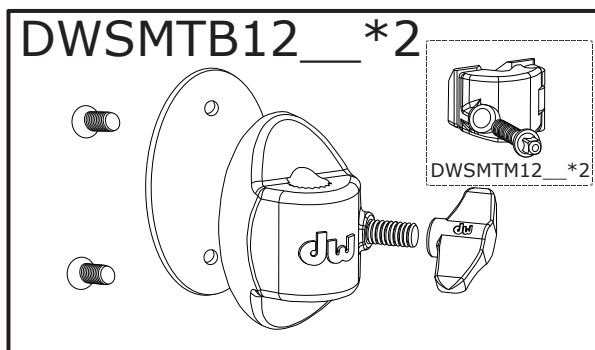

DW Floor Tom Tom Drum

DRSP2247

DRSPCH__**_*

DRDHCC__**

DRDHCL__**

DRSPCH__**_*

DRSPFTL-__*2

DW Floor Tom Tom Drum

Part Number Description

DRDHCC__**	COATED CLEAR DRUM HEAD
DRDHCL__**	CLEAR DRUM HEAD
DRSP1012_*	AIR VENT ASSEMBLY
DRSP10140SS_*	TOM LUG COMPLETE ASSEMBLY
DRSPCH__**_*	DW TOM TRUE HOOP
DWSM165C	CHROME TENSION ROD M5-.8 X 1.65 in (6pk)
DWSM165S	STAINLESS TENSION ROD M5-.8x1.65 in (6pk)
DRSP1022-165BR	BRASS TENSION ROD M5-.8x1.65 in (6pk)
DRSP1018R-_*	TRU-PITCH RECEIVER
DRSPFTL-_*2	21" FLOOR TOM LEG
DWSMTB12_*2	TOM MOUNT BRACKET W/ MEMORY LOCK,2012
DWSMTM12_*	MEMORY LOCK FOR TOM MOUNT BRACKET, 2012
DRSP1001	LUG GASKET, TOM/SNARE, 10 pack
DRSP003	LUG SCREW W/ WASHERS 1/2in (10 PACK)
DRSPBADGEL08	DW BLACK/SILVER LOGO BADGE,GASKET&FASTENER
DRSPBADGES08	DW BLACK/SILVER SERIAL BADGE,GASKET&FASTENER
DRSP2247	Badge fastener assembly (fasteners only)
DWSP2155	BLACK PLASTIC INSERT FOR LUG

* REPLACE "__" WITH THE COLOR:

"CR", CHROME
 "BL", BLACK / FOR TOM HOOPS USE BC
 "GD", GOLD
 "SC", SATIN CHROME
 "NK", NICKEL
 "BN", BLACK NICKEL

DWSP627	Chrome
DWSP628	Black
DWSP629	Gold
DWSP630	Black Nickel
DWSP631	Satin Chrome
DWSP2260	Nickel

WING NUT FOR TOM BRACKET

** REPLACE "__" WITH SIZE:

"8","10","12","13","14","15","16","18"