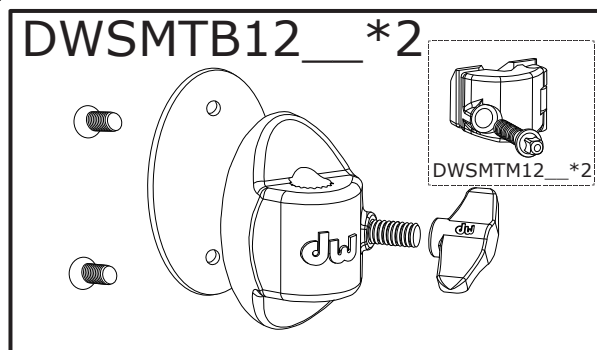

DW Floor Tom Tom Drum

DRSP2247

DRSPCH__**_*

DRDHCC__**

DRDHCL__**

DRSPCH__**_*

DRSPFTL-__*2

DW Floor Tom Tom Drum

Part Number Description

DRDHCC__**	COATED CLEAR DRUM HEAD
DRDHCL__**	CLEAR DRUM HEAD
DRSP1012_*	AIR VENT ASSEMBLY
DRSP10140SS_*	TOM LUG COMPLETE ASSEMBLY
DRSPCH__**_*	DW TOM TRUE HOOP
DWSM165C	CHROME TENSION ROD M5-.8 X 1.65 in (6pk)
DWSM165S	STAINLESS TENSION ROD M5-.8x1.65 in (6pk)
DRSP1022-165BR	BRASS TENSION ROD M5-.8x1.65 in (6pk)
DRSP1018R-_*	TRU-PITCH RECEIVER
DRSPFTL-_*2	21" FLOOR TOM LEG
DWSMTB12_*2	TOM MOUNT BRACKET W/ MEMORY LOCK,2012
DWSMTM12_*	MEMORY LOCK FOR TOM MOUNT BRACKET, 2012
DRSP1001	LUG GASKET, TOM/SNARE, 10 pack
DRSP003	LUG SCREW W/ WASHERS 1/2in (10 PACK)
DRSPBADGEL08	DW BLACK/SILVER LOGO BADGE,GASKET&FASTENER
DRSPBADGES08	DW BLACK/SILVER SERIAL BADGE,GASKET&FASTENER
DRSP2247	Badge fastener assembly (fasteners only)
DWSP2155	BLACK PLASTIC INSERT FOR LUG

* REPLACE "__" WITH THE COLOR:

"CR", CHROME
 "BL", BLACK / FOR TOM HOOPS USE BC
 "GD", GOLD
 "SC", SATIN CHROME
 "NK", NICKEL
 "BN", BLACK NICKEL

DWSP627	Chrome
DWSP628	Black
DWSP629	Gold
DWSP630	Black Nickel
DWSP631	Satin Chrome
DWSP2260	Nickel

WING NUT FOR TOM BRACKET

** REPLACE "__" WITH SIZE:

"8","10","12","13","14","15","16","18"