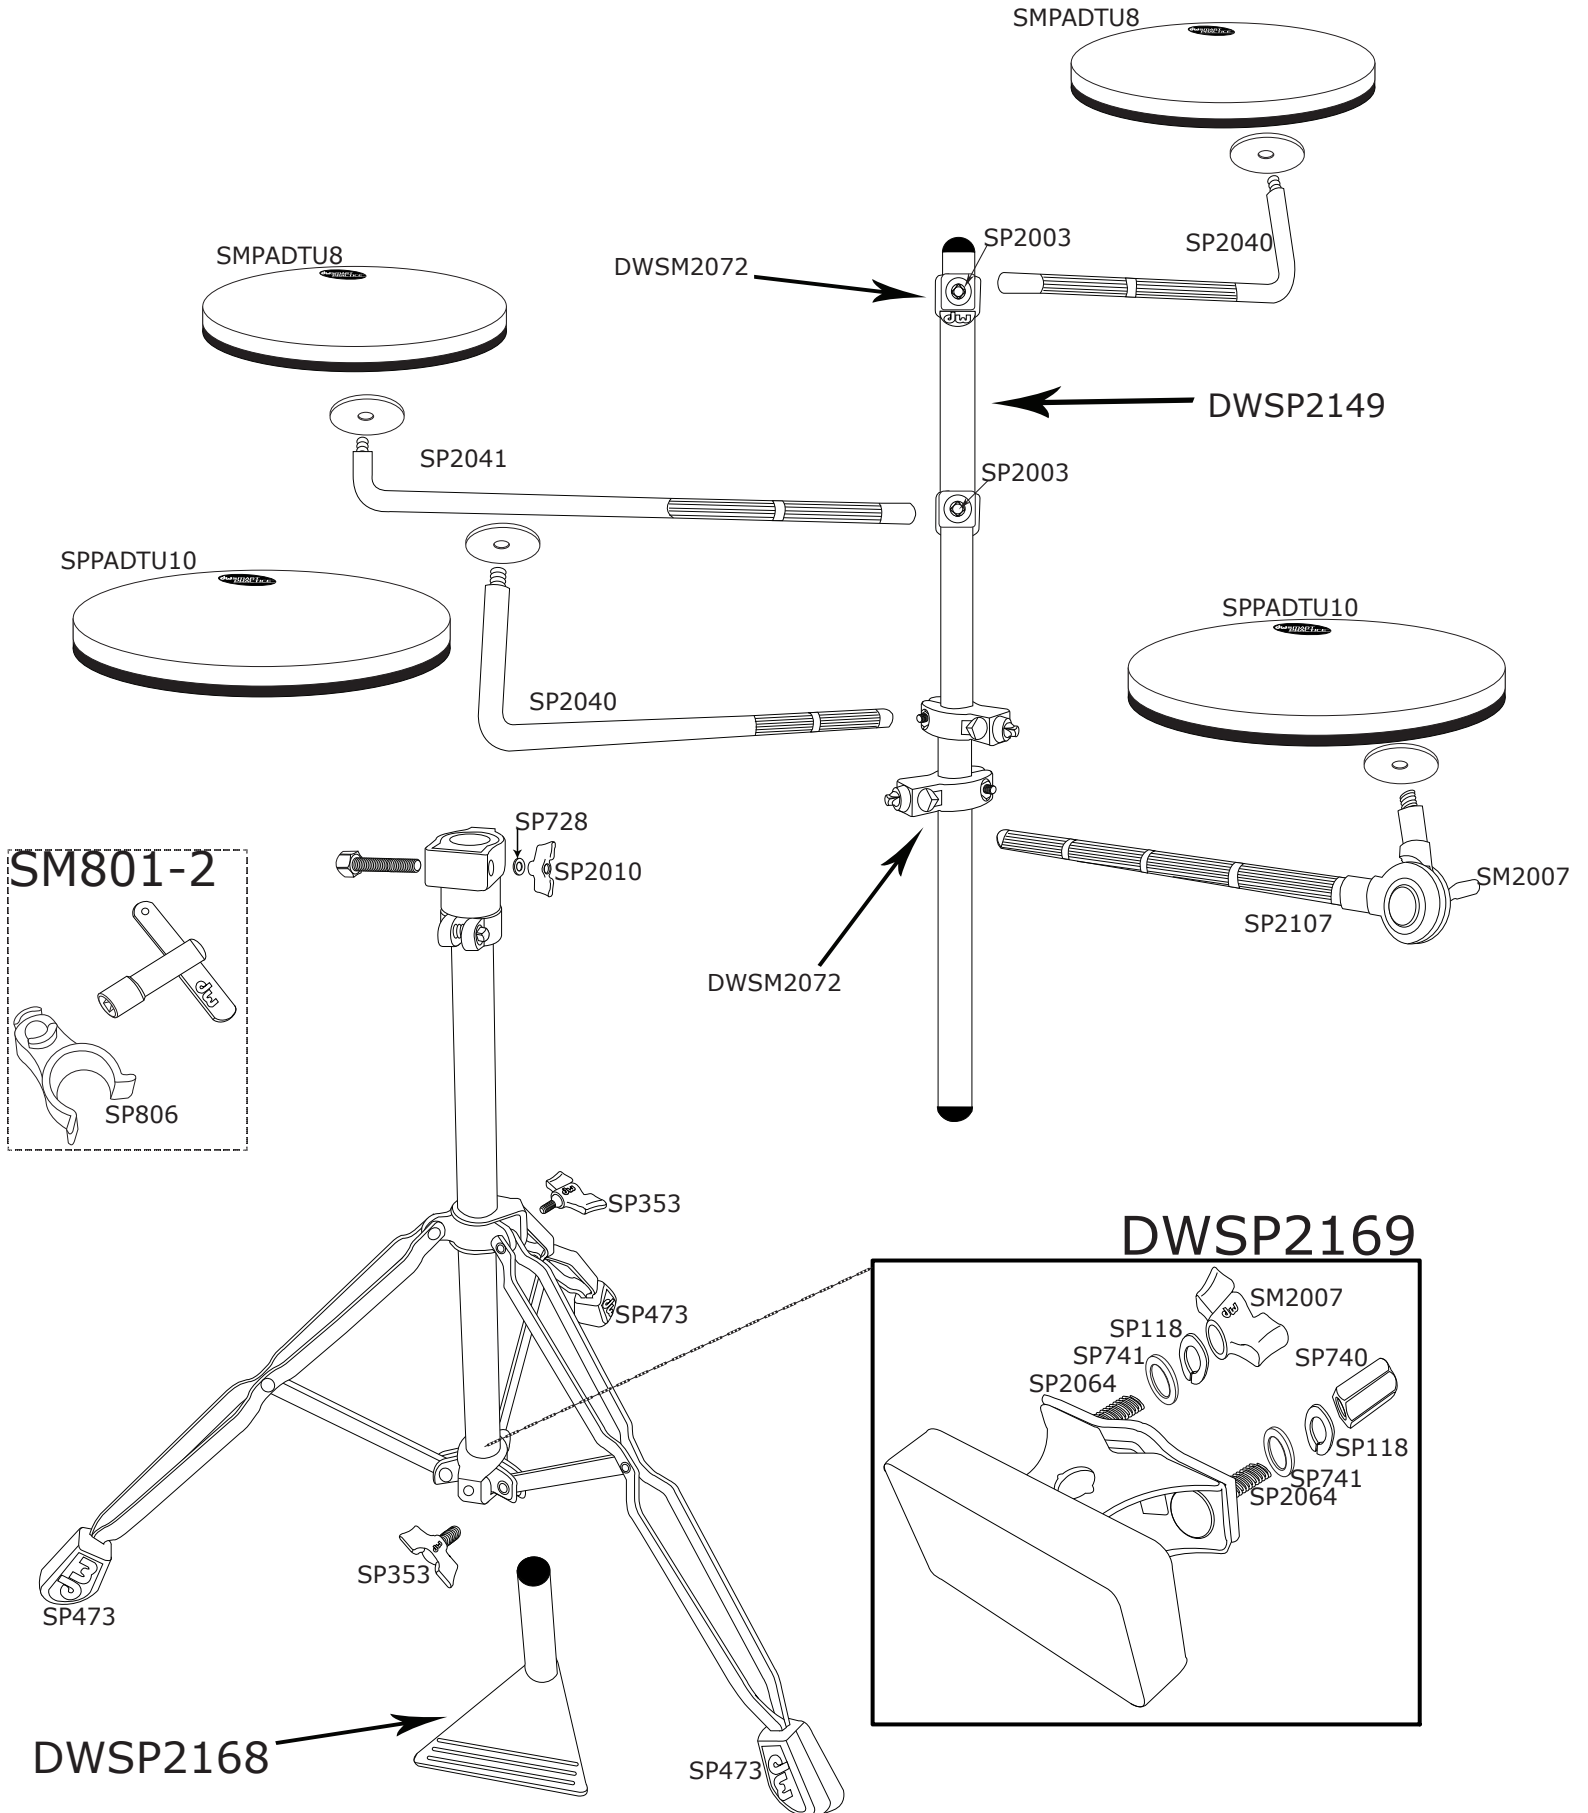

# DWCPPADTS5 Go Anywhere Pad Set

# DWCPPADTS5 Go Anywhere Pad Set

Part Number	Description
DWSMPADTU8	THREADED DEADHEAD PAD 8" INCH
DWSPPADTU10	THREADED DEADHEAD PAD 10" INCH
DWSP118	CLAMP NUT LOCKWASHER FOR 990
DWSP353	8 MM DW WING SCREW
DWSP473	RUBBER FOOT
DWSP728	WASHER FOR TUBE JOINT WING NUT
DWSP740	HEX NUT FOR MEGA CLAMP
DWSP741	WASHER, 8MM
DWSM801-2	DW DRUM KEY 2 PK - CLAMSHELL
DWSP806	1 INCH DRUM KEY CLIP HOLDER
DWSP2003	8MM SQ.HEAD SCREW (TECH LOCK) 4 PACK
DWSM2007	8MM WING NUT (4 PACK)
DWSP2010	6MM WING NUT FOR TUBE JOINT - 4 PACK
DWSP2040	SHORT ARM FOR TS5
DWSP2041	LONG ARM FOR TS5
DWSP2064	CARRIAGE BOLT FOR TS5/5300
DWSM2072	PAD ARM HOLDER FOR TS5 GO ANYWHERE SET
DWSP2107	TILTER ARM FOR TS5 SET 15.5in
DWSP2149	CENTER POST OF DWCPPADTS5
DWSP2168	TRIANGLE PLATE ON BOTTOM OF TS5
DWSP2169	PEDAL BEATER PAD FOR TS5