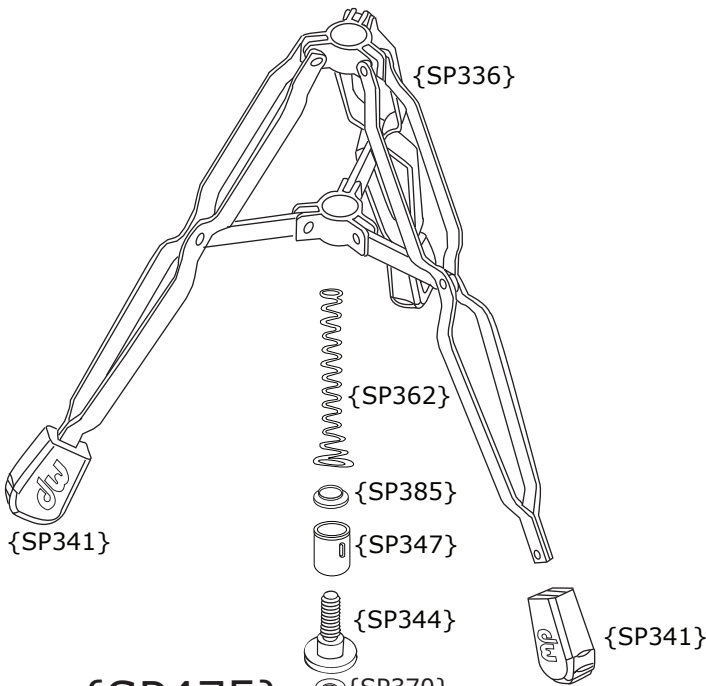

5500D DW Hi-Hat Stand

5500D DW Hi-Hat Stand

Part Number	Description
DWSP061	SQUARE NUT
DWSP028	1/4-20 X 9/16" DRUM KEY SCREW (4 PACK)
DWSP029	3/8" DRUM KEY SCREW (4 PACK)
DWSP074	DRUM KEY SCREW WITH COLLAR
DWSP116	BASE CASTING
DWSP336	TRIPOD ASSEMBLY
DWSP341	RUBBER FOOT
DWSP344	HI HAT ADJUSTMENT NUT
DWSP347	THREADED BUSHING
DWSP351	BOTTOM TUBE WITH RECEIVER CASTING
DWSP352	CLAMP
DWSP353	8MM DW WING SCREW
DWSP356	FELT WASHER (HI HAT SEAT)
DWSP357	UPPER TUBE ASSEMBLY
DWSP358	21" LENGTH UPPER ROD WITH NUT
DWSP361	UPPER ROD NUT
DWSP362	6 INCH HH SPRING
DWSP363	LOWER SPRING ROD
DWSP364	PLASTIC BUSHING
DWSP370	RUBBER WASHER
DWSP373	BASE CASTING
DWSP374	HI HAT SPUR
DWSP381	METAL WASHER
DWSP390	CLUTCH BODY
DWSP391	CLUTCH NUT
DWSP393	LARGE CLUTCH NUT
DWSP475	BALL BEARING LINK CONNECTOR WITH CHAIN
DWSP717	6MM WING NUT
DWSP724	SCREW, NUT AND WASHERS FOR CHAIN
DWSP728	WASHER
DWSP729	CLAMP SCREW
DWSP803-2	STEEL DRUMKEY AND KEY AND CLIP HOLDER
DWSP979	CLAMP WITH DRUM KEY SCREW
DWSP1070	TURBO PLATE
DWSP1200	FOOTBOARD
DWSP1201	HEEL CASTING
DWSP1207	BEARING HINGE
DWSP2003	8MM SQ. HEAD SCREW (4 PACK)
DWSP2004	6MM CLUTCH DRUM KEY SCREW
DWSP2009	6MM WING SCREW (4 PACK)
DWSP2014	FELT WASHER (4 PACK)
DWSP2019	1" MEMORY LOCK
DWSP2028	6MM WING SCREW
DWSP2047	SEAT ASSEMBLY W/O FELT AND WASHER