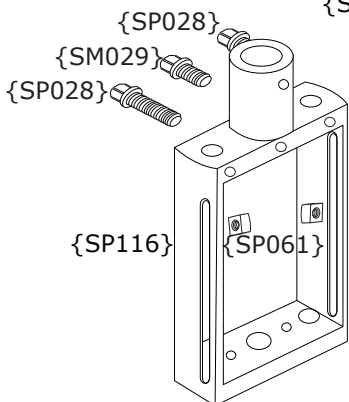

5500D DW Hi-Hat Stand

5500D DW Hi-Hat Stand

Part Number	Description
DWSP061	SQUARE NUT
DWSP028	1/4-20 X 9/16" DRUM KEY SCREW (4 PACK)
DWSP029	3/8" DRUM KEY SCREW (4 PACK)
DWSP074	DRUM KEY SCREW WITH COLLAR
DWSP116	BASE CASTING
DWSP336	TRIPOD ASSEMBLY
DWSP341	RUBBER FOOT
DWSP344	HI HAT ADJUSTMENT NUT
DWSP347	THREADED BUSHING
DWSP351	BOTTOM TUBE WITH RECEIVER CASTING
DWSP352	CLAMP
DWSP353	8MM DW WING SCREW
DWSP356	FELT WASHER (HI HAT SEAT)
DWSP357	UPPER TUBE ASSEMBLY
DWSP358	21" LENGTH UPPER ROD WITH NUT
DWSP361	UPPER ROD NUT
DWSP362	6 INCH HH SPRING
DWSP363	LOWER SPRING ROD
DWSP364	PLASTIC BUSHING
DWSP370	RUBBER WASHER
DWSP373	BASE CASTING
DWSP374	HI HAT SPUR
DWSP381	METAL WASHER
DWSP390	CLUTCH BODY
DWSP391	CLUTCH NUT
DWSP393	LARGE CLUTCH NUT
DWSP475	BALL BEARING LINK CONNECTOR WITH CHAIN
DWSP717	6MM WING NUT
DWSP724	SCREW, NUT AND WASHERS FOR CHAIN
DWSP728	WASHER
DWSP729	CLAMP SCREW
DWSP803-2	STEEL DRUMKEY AND KEY AND CLIP HOLDER
DWSP979	CLAMP WITH DRUM KEY SCREW
DWSP1070	TURBO PLATE
DWSP1200	FOOTBOARD
DWSP1201	HEEL CASTING
DWSP1207	BEARING HINGE
DWSP2003	8MM SQ. HEAD SCREW (4 PACK)
DWSP2004	6MM CLUTCH DRUM KEY SCREW
DWSP2009	6MM WING SCREW (4 PACK)
DWSP2014	FELT WASHER (4 PACK)
DWSP2019	1" MEMORY LOCK
DWSP2028	6MM WING SCREW
DWSP2047	SEAT ASSEMBLY W/O FELT AND WASHER