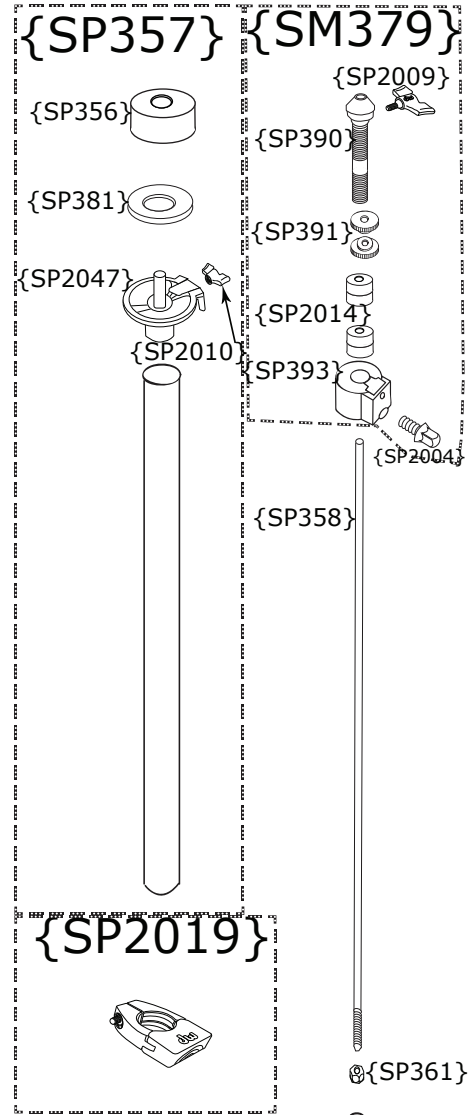

5500D DW Hi-Hat Stand

5500D DW Hi-Hat Stand

Part Number	Description
DWSP061	SQUARE NUT
DWSP028	1/4-20 X 9/16" DRUM KEY SCREW (4 PACK)
DWSP029	3/8" DRUM KEY SCREW (4 PACK)
DWSP074	DRUM KEY SCREW WITH COLLAR
DWSP116	BASE CASTING
DWSP336	TRIPOD ASSEMBLY
DWSP341	RUBBER FOOT
DWSP344	HI HAT ADJUSTMENT NUT
DWSP347	THREADED BUSHING
DWSP351	BOTTOM TUBE WITH RECEIVER CASTING
DWSP352	CLAMP
DWSP353	8MM DW WING SCREW
DWSP356	FELT WASHER (HI HAT SEAT)
DWSP357	UPPER TUBE ASSEMBLY
DWSP358	21" LENGTH UPPER ROD WITH NUT
DWSP361	UPPER ROD NUT
DWSP362	6 INCH HH SPRING
DWSP363	LOWER SPRING ROD
DWSP364	PLASTIC BUSHING
DWSP370	RUBBER WASHER
DWSP373	BASE CASTING
DWSP374	HI HAT SPUR
DWSP381	METAL WASHER
DWSP390	CLUTCH BODY
DWSP391	CLUTCH NUT
DWSP393	LARGE CLUTCH NUT
DWSP475	BALL BEARING LINK CONNECTOR WITH CHAIN
DWSP717	6MM WING NUT
DWSP724	SCREW, NUT AND WASHERS FOR CHAIN
DWSP728	WASHER
DWSP729	CLAMP SCREW
DWSP803-2	STEEL DRUMKEY AND KEY AND CLIP HOLDER
DWSP979	CLAMP WITH DRUM KEY SCREW
DWSP1070	TURBO PLATE
DWSP1200	FOOTBOARD
DWSP1201	HEEL CASTING
DWSP1207	BEARING HINGE
DWSP2003	8MM SQ. HEAD SCREW (4 PACK)
DWSP2004	6MM CLUTCH DRUM KEY SCREW
DWSP2009	6MM WING SCREW (4 PACK)
DWSP2014	FELT WASHER (4 PACK)
DWSP2019	1" MEMORY LOCK
DWSP2028	6MM WING SCREW
DWSP2047	SEAT ASSEMBLY W/O FELT AND WASHER