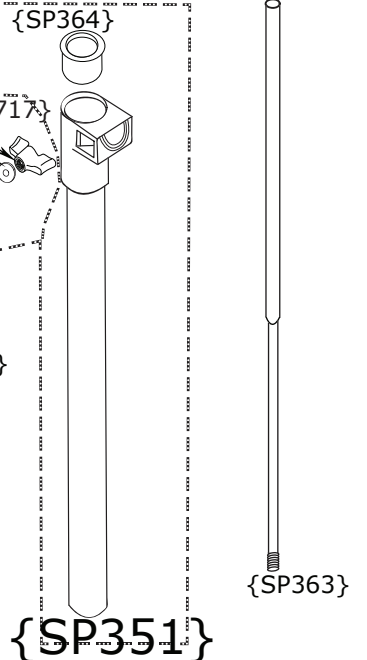

5500D DW Hi-Hat Stand

5500D DW Hi-Hat Stand

Part Number	Description
DWSP061	SQUARE NUT
DWSP028	1/4-20 X 9/16" DRUM KEY SCREW (4 PACK)
DWSP029	3/8" DRUM KEY SCREW (4 PACK)
DWSP074	DRUM KEY SCREW WITH COLLAR
DWSP116	BASE CASTING
DWSP336	TRIPOD ASSEMBLY
DWSP341	RUBBER FOOT
DWSP344	HI HAT ADJUSTMENT NUT
DWSP347	THREADED BUSHING
DWSP351	BOTTOM TUBE WITH RECEIVER CASTING
DWSP352	CLAMP
DWSP353	8MM DW WING SCREW
DWSP356	FELT WASHER (HI HAT SEAT)
DWSP357	UPPER TUBE ASSEMBLY
DWSP358	21" LENGTH UPPER ROD WITH NUT
DWSP361	UPPER ROD NUT
DWSP362	6 INCH HH SPRING
DWSP363	LOWER SPRING ROD
DWSP364	PLASTIC BUSHING
DWSP370	RUBBER WASHER
DWSP373	BASE CASTING
DWSP374	HI HAT SPUR
DWSP381	METAL WASHER
DWSP390	CLUTCH BODY
DWSP391	CLUTCH NUT
DWSP393	LARGE CLUTCH NUT
DWSP475	BALL BEARING LINK CONNECTOR WITH CHAIN
DWSP717	6MM WING NUT
DWSP724	SCREW, NUT AND WASHERS FOR CHAIN
DWSP728	WASHER
DWSP729	CLAMP SCREW
DWSP803-2	STEEL DRUMKEY AND KEY AND CLIP HOLDER
DWSP979	CLAMP WITH DRUM KEY SCREW
DWSP1070	TURBO PLATE
DWSP1200	FOOTBOARD
DWSP1201	HEEL CASTING
DWSP1207	BEARING HINGE
DWSP2003	8MM SQ. HEAD SCREW (4 PACK)
DWSP2004	6MM CLUTCH DRUM KEY SCREW
DWSP2009	6MM WING SCREW (4 PACK)
DWSP2014	FELT WASHER (4 PACK)
DWSP2019	1" MEMORY LOCK
DWSP2028	6MM WING SCREW
DWSP2047	SEAT ASSEMBLY W/O FELT AND WASHER