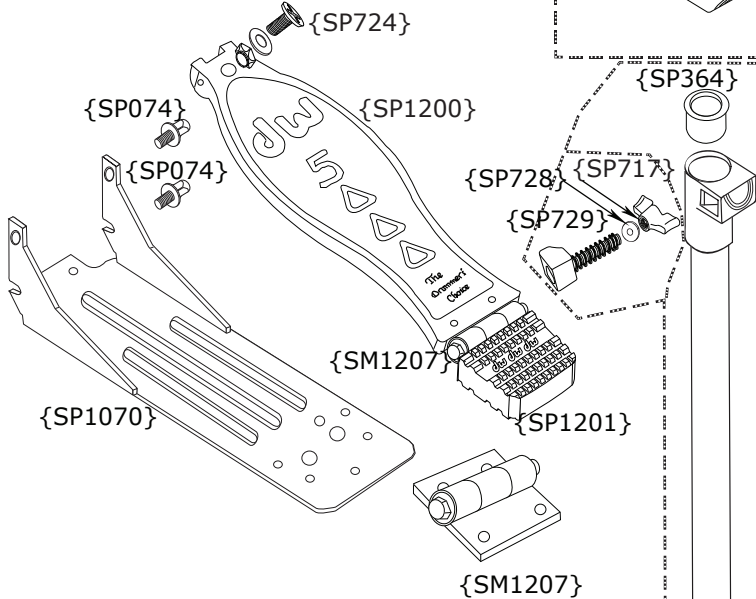

5500D DW Hi-Hat Stand

5500D DW Hi-Hat Stand

Part Number	Description
DWSP061	SQUARE NUT
DWSP028	1/4-20 X 9/16" DRUM KEY SCREW (4 PACK)
DWSP029	3/8" DRUM KEY SCREW (4 PACK)
DWSP074	DRUM KEY SCREW WITH COLLAR
DWSP116	BASE CASTING
DWSP336	TRIPOD ASSEMBLY
DWSP341	RUBBER FOOT
DWSP344	HI HAT ADJUSTMENT NUT
DWSP347	THREADED BUSHING
DWSP351	BOTTOM TUBE WITH RECEIVER CASTING
DWSP352	CLAMP
DWSP353	8MM DW WING SCREW
DWSP356	FELT WASHER (HI HAT SEAT)
DWSP357	UPPER TUBE ASSEMBLY
DWSP358	21" LENGTH UPPER ROD WITH NUT
DWSP361	UPPER ROD NUT
DWSP362	6 INCH HH SPRING
DWSP363	LOWER SPRING ROD
DWSP364	PLASTIC BUSHING
DWSP370	RUBBER WASHER
DWSP373	BASE CASTING
DWSP374	HI HAT SPUR
DWSP381	METAL WASHER
DWSP390	CLUTCH BODY
DWSP391	CLUTCH NUT
DWSP393	LARGE CLUTCH NUT
DWSP475	BALL BEARING LINK CONNECTOR WITH CHAIN
DWSP717	6MM WING NUT
DWSP724	SCREW, NUT AND WASHERS FOR CHAIN
DWSP728	WASHER
DWSP729	CLAMP SCREW
DWSP803-2	STEEL DRUMKEY AND KEY AND CLIP HOLDER
DWSP979	CLAMP WITH DRUM KEY SCREW
DWSP1070	TURBO PLATE
DWSP1200	FOOTBOARD
DWSP1201	HEEL CASTING
DWSP1207	BEARING HINGE
DWSP2003	8MM SQ. HEAD SCREW (4 PACK)
DWSP2004	6MM CLUTCH DRUM KEY SCREW
DWSP2009	6MM WING SCREW (4 PACK)
DWSP2014	FELT WASHER (4 PACK)
DWSP2019	1" MEMORY LOCK
DWSP2028	6MM WING SCREW
DWSP2047	SEAT ASSEMBLY W/O FELT AND WASHER