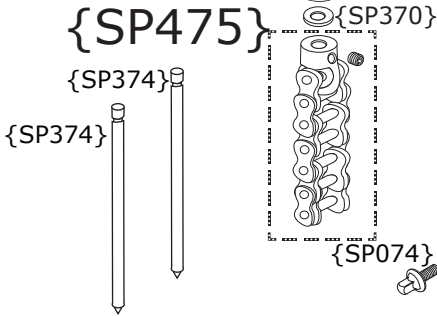

5500D DW Hi-Hat Stand

5500D DW Hi-Hat Stand

Part Number	Description
DWSP061	SQUARE NUT
DWSP028	1/4-20 X 9/16" DRUM KEY SCREW (4 PACK)
DWSP029	3/8" DRUM KEY SCREW (4 PACK)
DWSP074	DRUM KEY SCREW WITH COLLAR
DWSP116	BASE CASTING
DWSP336	TRIPOD ASSEMBLY
DWSP341	RUBBER FOOT
DWSP344	HI HAT ADJUSTMENT NUT
DWSP347	THREADED BUSHING
DWSP351	BOTTOM TUBE WITH RECEIVER CASTING
DWSP352	CLAMP
DWSP353	8MM DW WING SCREW
DWSP356	FELT WASHER (HI HAT SEAT)
DWSP357	UPPER TUBE ASSEMBLY
DWSP358	21" LENGTH UPPER ROD WITH NUT
DWSP361	UPPER ROD NUT
DWSP362	6 INCH HH SPRING
DWSP363	LOWER SPRING ROD
DWSP364	PLASTIC BUSHING
DWSP370	RUBBER WASHER
DWSP373	BASE CASTING
DWSP374	HI HAT SPUR
DWSP381	METAL WASHER
DWSP390	CLUTCH BODY
DWSP391	CLUTCH NUT
DWSP393	LARGE CLUTCH NUT
DWSP475	BALL BEARING LINK CONNECTOR WITH CHAIN
DWSP717	6MM WING NUT
DWSP724	SCREW, NUT AND WASHERS FOR CHAIN
DWSP728	WASHER
DWSP729	CLAMP SCREW
DWSP803-2	STEEL DRUMKEY AND KEY AND CLIP HOLDER
DWSP979	CLAMP WITH DRUM KEY SCREW
DWSP1070	TURBO PLATE
DWSP1200	FOOTBOARD
DWSP1201	HEEL CASTING
DWSP1207	BEARING HINGE
DWSP2003	8MM SQ. HEAD SCREW (4 PACK)
DWSP2004	6MM CLUTCH DRUM KEY SCREW
DWSP2009	6MM WING SCREW (4 PACK)
DWSP2014	FELT WASHER (4 PACK)
DWSP2019	1" MEMORY LOCK
DWSP2028	6MM WING SCREW
DWSP2047	SEAT ASSEMBLY W/O FELT AND WASHER