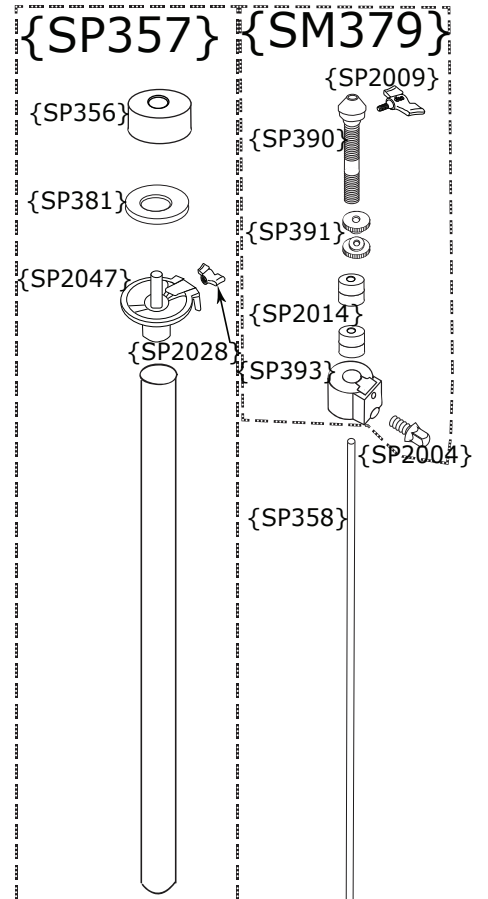

5500TD DW Hi-Hat Stand

5500TD DW Hi-Hat Stand

Part Number	Description
DWSP061	SQUARE NUT
DWSP074	DRUM KEY SCREW WITH COLLAR
DWSP028	1/4-20 X 9/16" DRUM KEY SCREW (4 PACK)
DWSM029	3/8" DRUM KEY SCREW (4 PACK)
DWSP116	BASE CASTING
DWSP335	LEG ASSEMBLY WITH CLAMPS
DWSP341	RUBBER FOOT
DWSP344	HI HAT ADJUSTMENT NUT
DWSP347	THREADED BUSHING
DWSP351	BOTTOM TUBE WITH RECEIVER CASTING
DWSP352	CLAMP
DWSP353	8MM DW WING SCREW
DWSP356	FELT WASHER (HI HAT SEAT)
DWSP357	UPPER TUBE ASSEMBLY
DWSP358	21" LENGTH UPPER ROD WITH NUT
DWSP361	UPPER ROD NUT
DWSP362	6 INCH HH SPRING
DWSP363	LOWER SPRING ROD
DWSP364	PLASTIC BUSHING
DWSP370	RUBBER WASHER
DWSP373	BASE CASTING
DWSP374	HI HAT SPUR
DWSP381	METAL WASHER
DWSP390	CLUTCH BODY
DWSP391	CLUTCH NUT
DWSP393	LARGE CLUTCH NUT
DWSP475	BALL BEARING LINK CONNECTOR WITH CHAIN
DWSP717	6MM WING NUT
DWSP724	SCREW, NUT AND WASHERS FOR CHAIN
DWSP728	WASHER
DWSP729	CLAMP SCREW
DWSM803-2	STEEL DRUMKEY AND KEY AND CLIP HOLDER
DWSP979	CLAMP WITH DRUM KEY SCREW
DWSP1070	TURBO PLATE
DWSP1200	FOOTBOARD
DWSP1201	HEEL CASTING
DWSM1207	BEARING HINGE
DWSP2003	8MM SQ. HEAD SCREW (4 PACK)
DWSP2004	6MM CLUTCH DRUM KEY SCREW
DWSP2009	6MM WING SCREW (4 PACK)
DWSP2014	FELT WASHER (4 PACK)
DWSP2019	1" MEMORY LOCK
DWSP2028	6MM WING SCREW
DWSP2047	SEAT ASSEMBLY W/O FELT AND WASHER