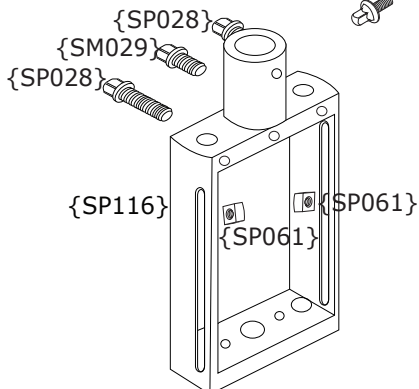

5500TD DW Hi-Hat Stand

5500TD DW Hi-Hat Stand

Part Number	Description
DWSP061	SQUARE NUT
DWSP074	DRUM KEY SCREW WITH COLLAR
DWSP028	1/4-20 X 9/16" DRUM KEY SCREW (4 PACK)
DWSM029	3/8" DRUM KEY SCREW (4 PACK)
DWSP116	BASE CASTING
DWSP335	LEG ASSEMBLY WITH CLAMPS
DWSP341	RUBBER FOOT
DWSP344	HI HAT ADJUSTMENT NUT
DWSP347	THREADED BUSHING
DWSP351	BOTTOM TUBE WITH RECEIVER CASTING
DWSP352	CLAMP
DWSP353	8MM DW WING SCREW
DWSP356	FELT WASHER (HI HAT SEAT)
DWSP357	UPPER TUBE ASSEMBLY
DWSP358	21" LENGTH UPPER ROD WITH NUT
DWSP361	UPPER ROD NUT
DWSP362	6 INCH HH SPRING
DWSP363	LOWER SPRING ROD
DWSP364	PLASTIC BUSHING
DWSP370	RUBBER WASHER
DWSP373	BASE CASTING
DWSP374	HI HAT SPUR
DWSP381	METAL WASHER
DWSP390	CLUTCH BODY
DWSP391	CLUTCH NUT
DWSP393	LARGE CLUTCH NUT
DWSP475	BALL BEARING LINK CONNECTOR WITH CHAIN
DWSP717	6MM WING NUT
DWSP724	SCREW, NUT AND WASHERS FOR CHAIN
DWSP728	WASHER
DWSP729	CLAMP SCREW
DWSM803-2	STEEL DRUMKEY AND KEY AND CLIP HOLDER
DWSP979	CLAMP WITH DRUM KEY SCREW
DWSP1070	TURBO PLATE
DWSP1200	FOOTBOARD
DWSP1201	HEEL CASTING
DWSM1207	BEARING HINGE
DWSP2003	8MM SQ. HEAD SCREW (4 PACK)
DWSP2004	6MM CLUTCH DRUM KEY SCREW
DWSP2009	6MM WING SCREW (4 PACK)
DWSP2014	FELT WASHER (4 PACK)
DWSP2019	1" MEMORY LOCK
DWSP2028	6MM WING SCREW
DWSP2047	SEAT ASSEMBLY W/O FELT AND WASHER