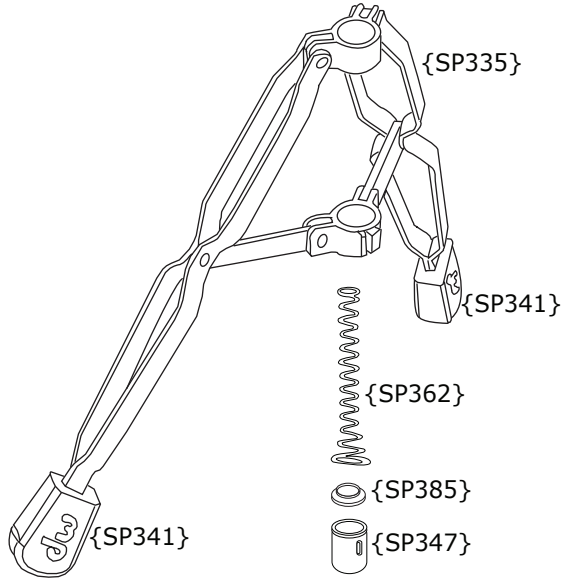

5500TD DW Hi-Hat Stand

5500TD DW Hi-Hat Stand

Part Number	Description
DWSP061	SQUARE NUT
DWSP074	DRUM KEY SCREW WITH COLLAR
DWSP028	1/4-20 X 9/16" DRUM KEY SCREW (4 PACK)
DWSM029	3/8" DRUM KEY SCREW (4 PACK)
DWSP116	BASE CASTING
DWSP335	LEG ASSEMBLY WITH CLAMPS
DWSP341	RUBBER FOOT
DWSP344	HI HAT ADJUSTMENT NUT
DWSP347	THREADED BUSHING
DWSP351	BOTTOM TUBE WITH RECEIVER CASTING
DWSP352	CLAMP
DWSP353	8MM DW WING SCREW
DWSP356	FELT WASHER (HI HAT SEAT)
DWSP357	UPPER TUBE ASSEMBLY
DWSP358	21" LENGTH UPPER ROD WITH NUT
DWSP361	UPPER ROD NUT
DWSP362	6 INCH HH SPRING
DWSP363	LOWER SPRING ROD
DWSP364	PLASTIC BUSHING
DWSP370	RUBBER WASHER
DWSP373	BASE CASTING
DWSP374	HI HAT SPUR
DWSP381	METAL WASHER
DWSP390	CLUTCH BODY
DWSP391	CLUTCH NUT
DWSP393	LARGE CLUTCH NUT
DWSP475	BALL BEARING LINK CONNECTOR WITH CHAIN
DWSP717	6MM WING NUT
DWSP724	SCREW, NUT AND WASHERS FOR CHAIN
DWSP728	WASHER
DWSP729	CLAMP SCREW
DWSM803-2	STEEL DRUMKEY AND KEY AND CLIP HOLDER
DWSP979	CLAMP WITH DRUM KEY SCREW
DWSP1070	TURBO PLATE
DWSP1200	FOOTBOARD
DWSP1201	HEEL CASTING
DWSM1207	BEARING HINGE
DWSP2003	8MM SQ. HEAD SCREW (4 PACK)
DWSP2004	6MM CLUTCH DRUM KEY SCREW
DWSP2009	6MM WING SCREW (4 PACK)
DWSP2014	FELT WASHER (4 PACK)
DWSP2019	1" MEMORY LOCK
DWSP2028	6MM WING SCREW
DWSP2047	SEAT ASSEMBLY W/O FELT AND WASHER