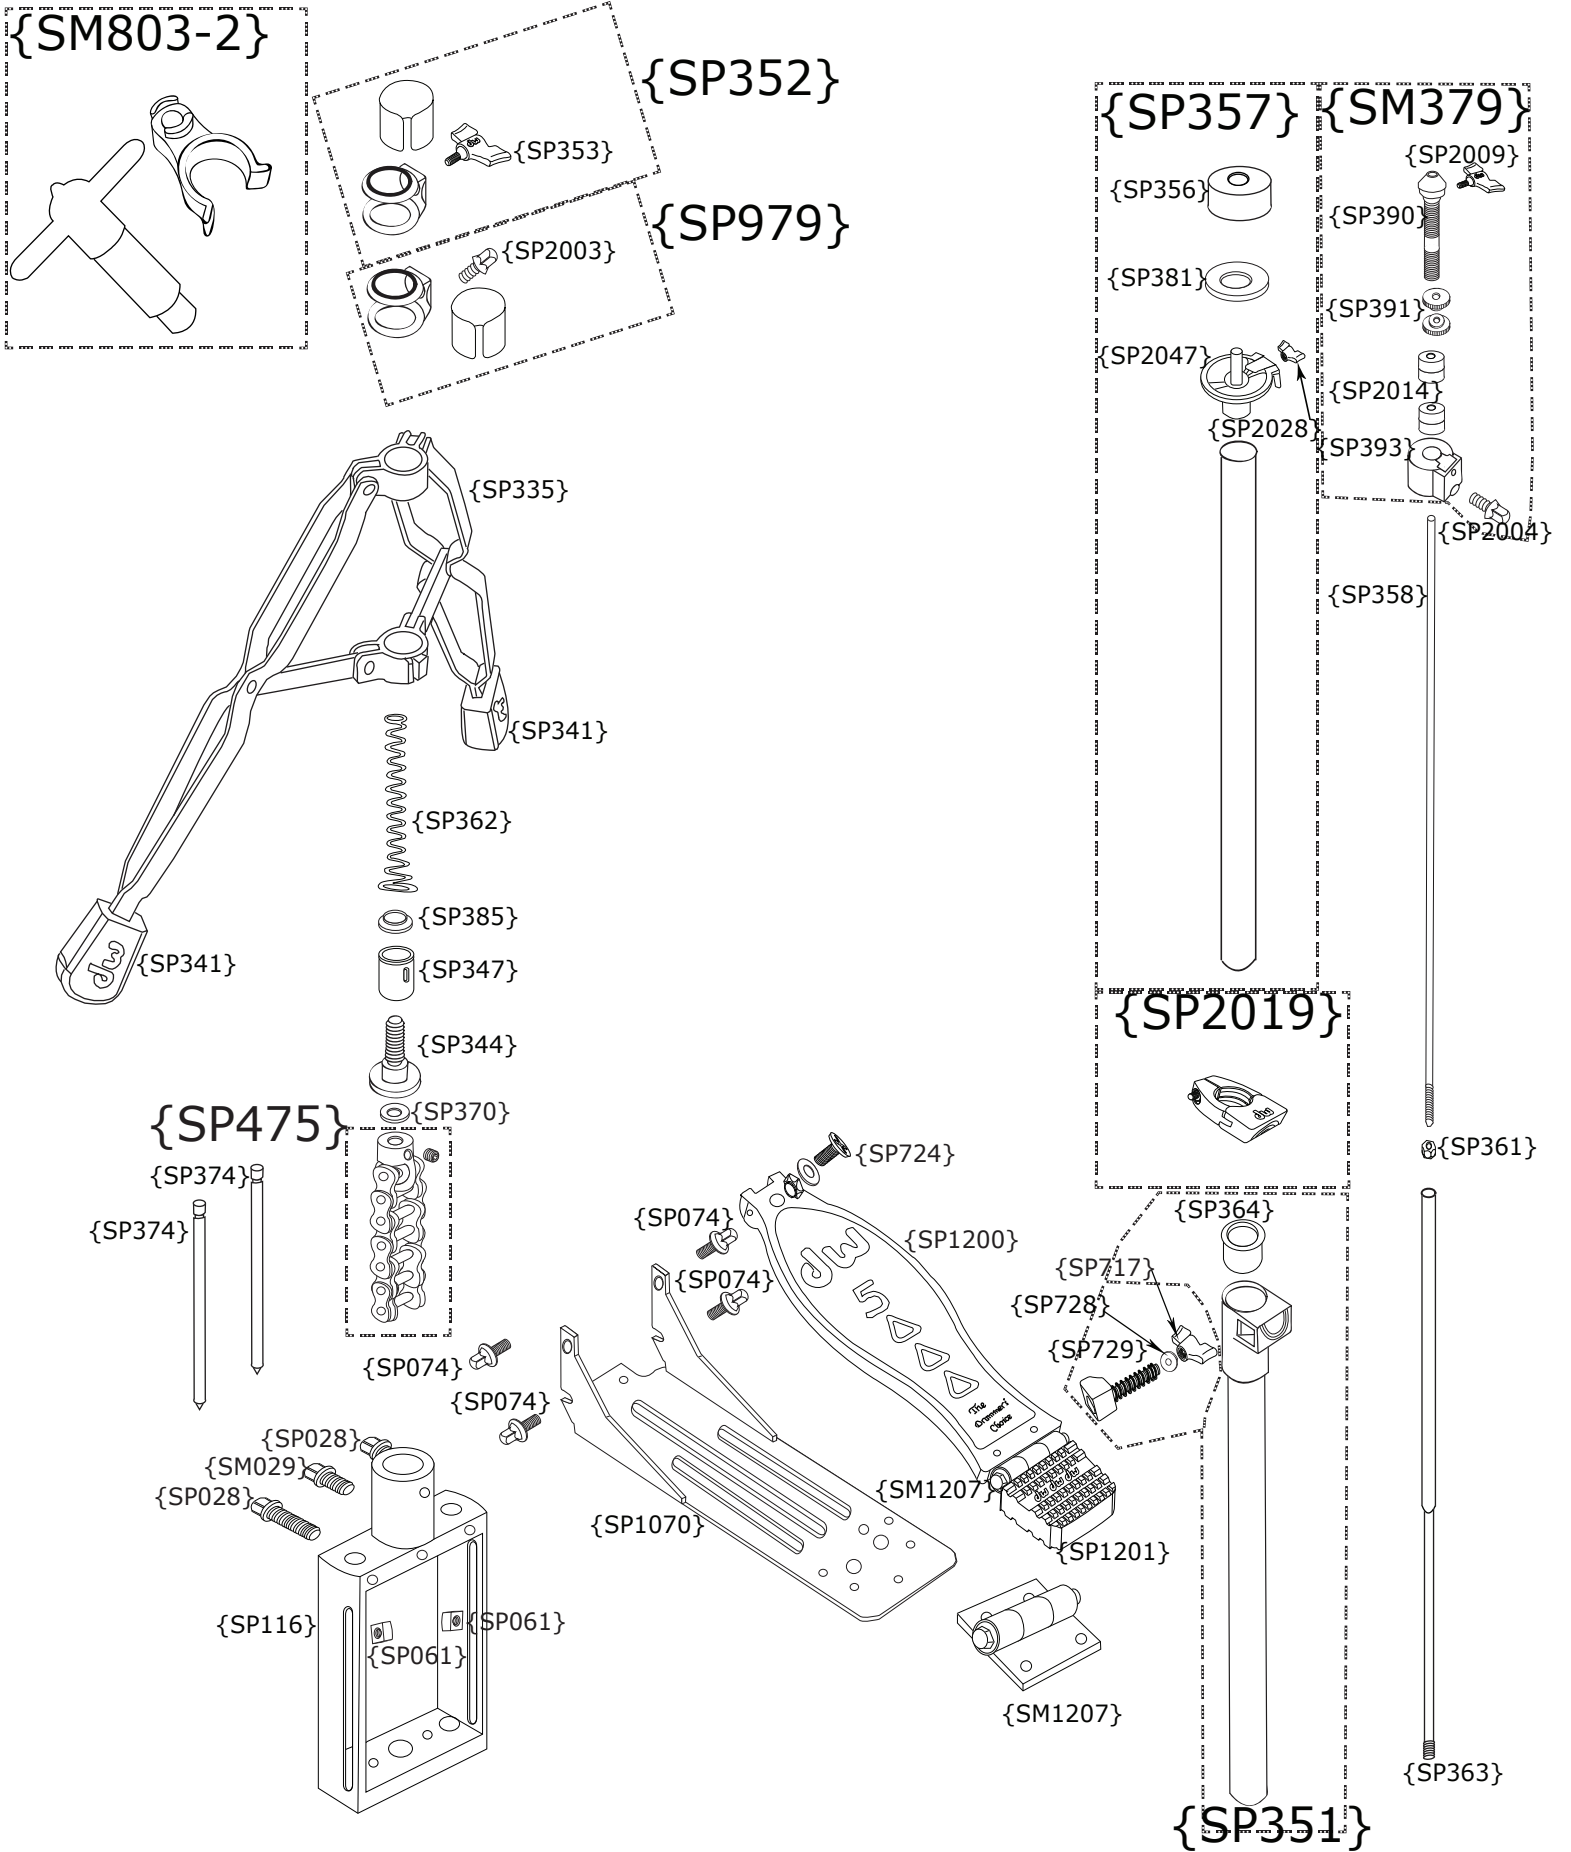

# 5500TD DW Hi-Hat Stand

# 5500TD DW Hi-Hat Stand

Part Number	Description
DWSP061	SQUARE NUT
DWSP074	DRUM KEY SCREW WITH COLLAR
DWSP028	1/4-20 X 9/16" DRUM KEY SCREW (4 PACK)
DWSM029	3/8" DRUM KEY SCREW (4 PACK)
DWSP116	BASE CASTING
DWSP335	LEG ASSEMBLY WITH CLAMPS
DWSP341	RUBBER FOOT
DWSP344	HI HAT ADJUSTMENT NUT
DWSP347	THREADED BUSHING
DWSP351	BOTTOM TUBE WITH RECEIVER CASTING
DWSP352	CLAMP
DWSP353	8MM DW WING SCREW
DWSP356	FELT WASHER (HI HAT SEAT)
DWSP357	UPPER TUBE ASSEMBLY
DWSP358	21" LENGTH UPPER ROD WITH NUT
DWSP361	UPPER ROD NUT
DWSP362	6 INCH HH SPRING
DWSP363	LOWER SPRING ROD
DWSP364	PLASTIC BUSHING
DWSP370	RUBBER WASHER
DWSP373	BASE CASTING
DWSP374	HI HAT SPUR
DWSP381	METAL WASHER
DWSP390	CLUTCH BODY
DWSP391	CLUTCH NUT
DWSP393	LARGE CLUTCH NUT
DWSP475	BALL BEARING LINK CONNECTOR WITH CHAIN
DWSP717	6MM WING NUT
DWSP724	SCREW, NUT AND WASHERS FOR CHAIN
DWSP728	WASHER
DWSP729	CLAMP SCREW
DWSM803-2	STEEL DRUMKEY AND KEY AND CLIP HOLDER
DWSP979	CLAMP WITH DRUM KEY SCREW
DWSP1070	TURBO PLATE
DWSP1200	FOOTBOARD
DWSP1201	HEEL CASTING
DWSM1207	BEARING HINGE
DWSP2003	8MM SQ. HEAD SCREW (4 PACK)
DWSP2004	6MM CLUTCH DRUM KEY SCREW
DWSP2009	6MM WING SCREW (4 PACK)
DWSP2014	FELT WASHER (4 PACK)
DWSP2019	1" MEMORY LOCK
DWSP2028	6MM WING SCREW
DWSP2047	SEAT ASSEMBLY W/O FELT AND WASHER