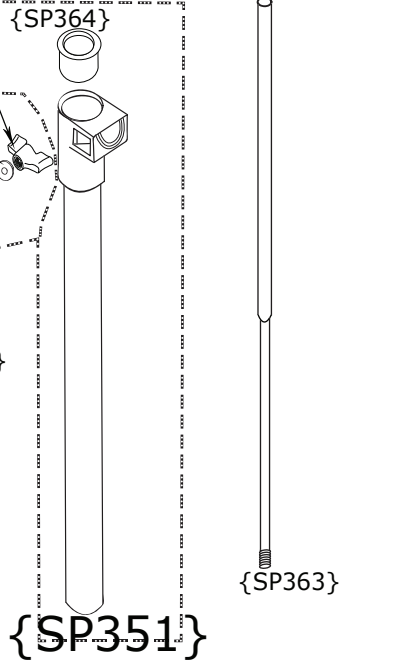

5500TD DW Hi-Hat Stand

5500TD DW Hi-Hat Stand

Part Number	Description
DWSP061	SQUARE NUT
DWSP074	DRUM KEY SCREW WITH COLLAR
DWSP028	1/4-20 X 9/16" DRUM KEY SCREW (4 PACK)
DWSM029	3/8" DRUM KEY SCREW (4 PACK)
DWSP116	BASE CASTING
DWSP335	LEG ASSEMBLY WITH CLAMPS
DWSP341	RUBBER FOOT
DWSP344	HI HAT ADJUSTMENT NUT
DWSP347	THREADED BUSHING
DWSP351	BOTTOM TUBE WITH RECEIVER CASTING
DWSP352	CLAMP
DWSP353	8MM DW WING SCREW
DWSP356	FELT WASHER (HI HAT SEAT)
DWSP357	UPPER TUBE ASSEMBLY
DWSP358	21" LENGTH UPPER ROD WITH NUT
DWSP361	UPPER ROD NUT
DWSP362	6 INCH HH SPRING
DWSP363	LOWER SPRING ROD
DWSP364	PLASTIC BUSHING
DWSP370	RUBBER WASHER
DWSP373	BASE CASTING
DWSP374	HI HAT SPUR
DWSP381	METAL WASHER
DWSP390	CLUTCH BODY
DWSP391	CLUTCH NUT
DWSP393	LARGE CLUTCH NUT
DWSP475	BALL BEARING LINK CONNECTOR WITH CHAIN
DWSP717	6MM WING NUT
DWSP724	SCREW, NUT AND WASHERS FOR CHAIN
DWSP728	WASHER
DWSP729	CLAMP SCREW
DWSM803-2	STEEL DRUMKEY AND KEY AND CLIP HOLDER
DWSP979	CLAMP WITH DRUM KEY SCREW
DWSP1070	TURBO PLATE
DWSP1200	FOOTBOARD
DWSP1201	HEEL CASTING
DWSM1207	BEARING HINGE
DWSP2003	8MM SQ. HEAD SCREW (4 PACK)
DWSP2004	6MM CLUTCH DRUM KEY SCREW
DWSP2009	6MM WING SCREW (4 PACK)
DWSP2014	FELT WASHER (4 PACK)
DWSP2019	1" MEMORY LOCK
DWSP2028	6MM WING SCREW
DWSP2047	SEAT ASSEMBLY W/O FELT AND WASHER