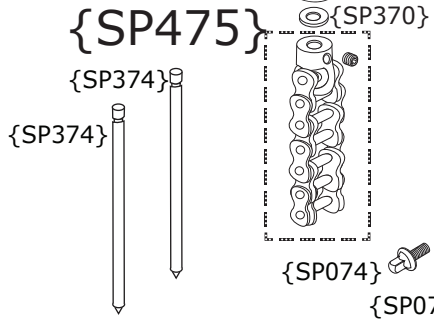

5500TD DW Hi-Hat Stand

5500TD DW Hi-Hat Stand

Part Number	Description
DWSP061	SQUARE NUT
DWSP074	DRUM KEY SCREW WITH COLLAR
DWSP028	1/4-20 X 9/16" DRUM KEY SCREW (4 PACK)
DWSM029	3/8" DRUM KEY SCREW (4 PACK)
DWSP116	BASE CASTING
DWSP335	LEG ASSEMBLY WITH CLAMPS
DWSP341	RUBBER FOOT
DWSP344	HI HAT ADJUSTMENT NUT
DWSP347	THREADED BUSHING
DWSP351	BOTTOM TUBE WITH RECEIVER CASTING
DWSP352	CLAMP
DWSP353	8MM DW WING SCREW
DWSP356	FELT WASHER (HI HAT SEAT)
DWSP357	UPPER TUBE ASSEMBLY
DWSP358	21" LENGTH UPPER ROD WITH NUT
DWSP361	UPPER ROD NUT
DWSP362	6 INCH HH SPRING
DWSP363	LOWER SPRING ROD
DWSP364	PLASTIC BUSHING
DWSP370	RUBBER WASHER
DWSP373	BASE CASTING
DWSP374	HI HAT SPUR
DWSP381	METAL WASHER
DWSP390	CLUTCH BODY
DWSP391	CLUTCH NUT
DWSP393	LARGE CLUTCH NUT
DWSP475	BALL BEARING LINK CONNECTOR WITH CHAIN
DWSP717	6MM WING NUT
DWSP724	SCREW, NUT AND WASHERS FOR CHAIN
DWSP728	WASHER
DWSP729	CLAMP SCREW
DWSM803-2	STEEL DRUMKEY AND KEY AND CLIP HOLDER
DWSP979	CLAMP WITH DRUM KEY SCREW
DWSP1070	TURBO PLATE
DWSP1200	FOOTBOARD
DWSP1201	HEEL CASTING
DWSM1207	BEARING HINGE
DWSP2003	8MM SQ. HEAD SCREW (4 PACK)
DWSP2004	6MM CLUTCH DRUM KEY SCREW
DWSP2009	6MM WING SCREW (4 PACK)
DWSP2014	FELT WASHER (4 PACK)
DWSP2019	1" MEMORY LOCK
DWSP2028	6MM WING SCREW
DWSP2047	SEAT ASSEMBLY W/O FELT AND WASHER