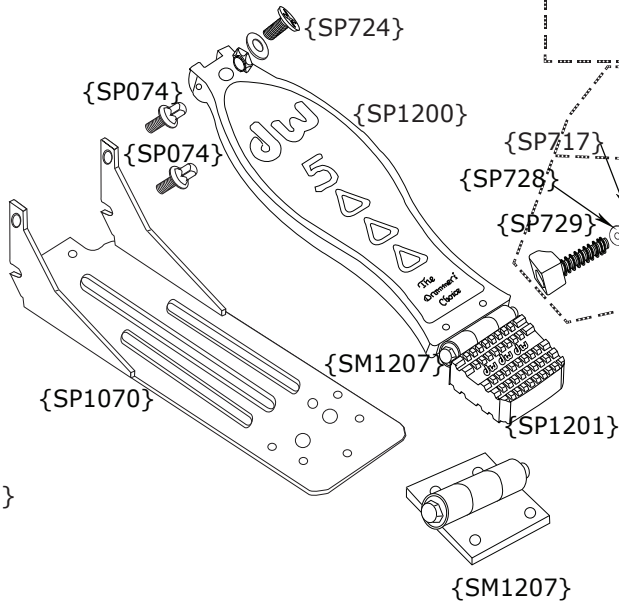

5500TD DW Hi-Hat Stand

5500TD DW Hi-Hat Stand

Part Number	Description
DWSP061	SQUARE NUT
DWSP074	DRUM KEY SCREW WITH COLLAR
DWSP028	1/4-20 X 9/16" DRUM KEY SCREW (4 PACK)
DWSM029	3/8" DRUM KEY SCREW (4 PACK)
DWSP116	BASE CASTING
DWSP335	LEG ASSEMBLY WITH CLAMPS
DWSP341	RUBBER FOOT
DWSP344	HI HAT ADJUSTMENT NUT
DWSP347	THREADED BUSHING
DWSP351	BOTTOM TUBE WITH RECEIVER CASTING
DWSP352	CLAMP
DWSP353	8MM DW WING SCREW
DWSP356	FELT WASHER (HI HAT SEAT)
DWSP357	UPPER TUBE ASSEMBLY
DWSP358	21" LENGTH UPPER ROD WITH NUT
DWSP361	UPPER ROD NUT
DWSP362	6 INCH HH SPRING
DWSP363	LOWER SPRING ROD
DWSP364	PLASTIC BUSHING
DWSP370	RUBBER WASHER
DWSP373	BASE CASTING
DWSP374	HI HAT SPUR
DWSP381	METAL WASHER
DWSP390	CLUTCH BODY
DWSP391	CLUTCH NUT
DWSP393	LARGE CLUTCH NUT
DWSP475	BALL BEARING LINK CONNECTOR WITH CHAIN
DWSP717	6MM WING NUT
DWSP724	SCREW, NUT AND WASHERS FOR CHAIN
DWSP728	WASHER
DWSP729	CLAMP SCREW
DWSM803-2	STEEL DRUMKEY AND KEY AND CLIP HOLDER
DWSP979	CLAMP WITH DRUM KEY SCREW
DWSP1070	TURBO PLATE
DWSP1200	FOOTBOARD
DWSP1201	HEEL CASTING
DWSM1207	BEARING HINGE
DWSP2003	8MM SQ. HEAD SCREW (4 PACK)
DWSP2004	6MM CLUTCH DRUM KEY SCREW
DWSP2009	6MM WING SCREW (4 PACK)
DWSP2014	FELT WASHER (4 PACK)
DWSP2019	1" MEMORY LOCK
DWSP2028	6MM WING SCREW
DWSP2047	SEAT ASSEMBLY W/O FELT AND WASHER