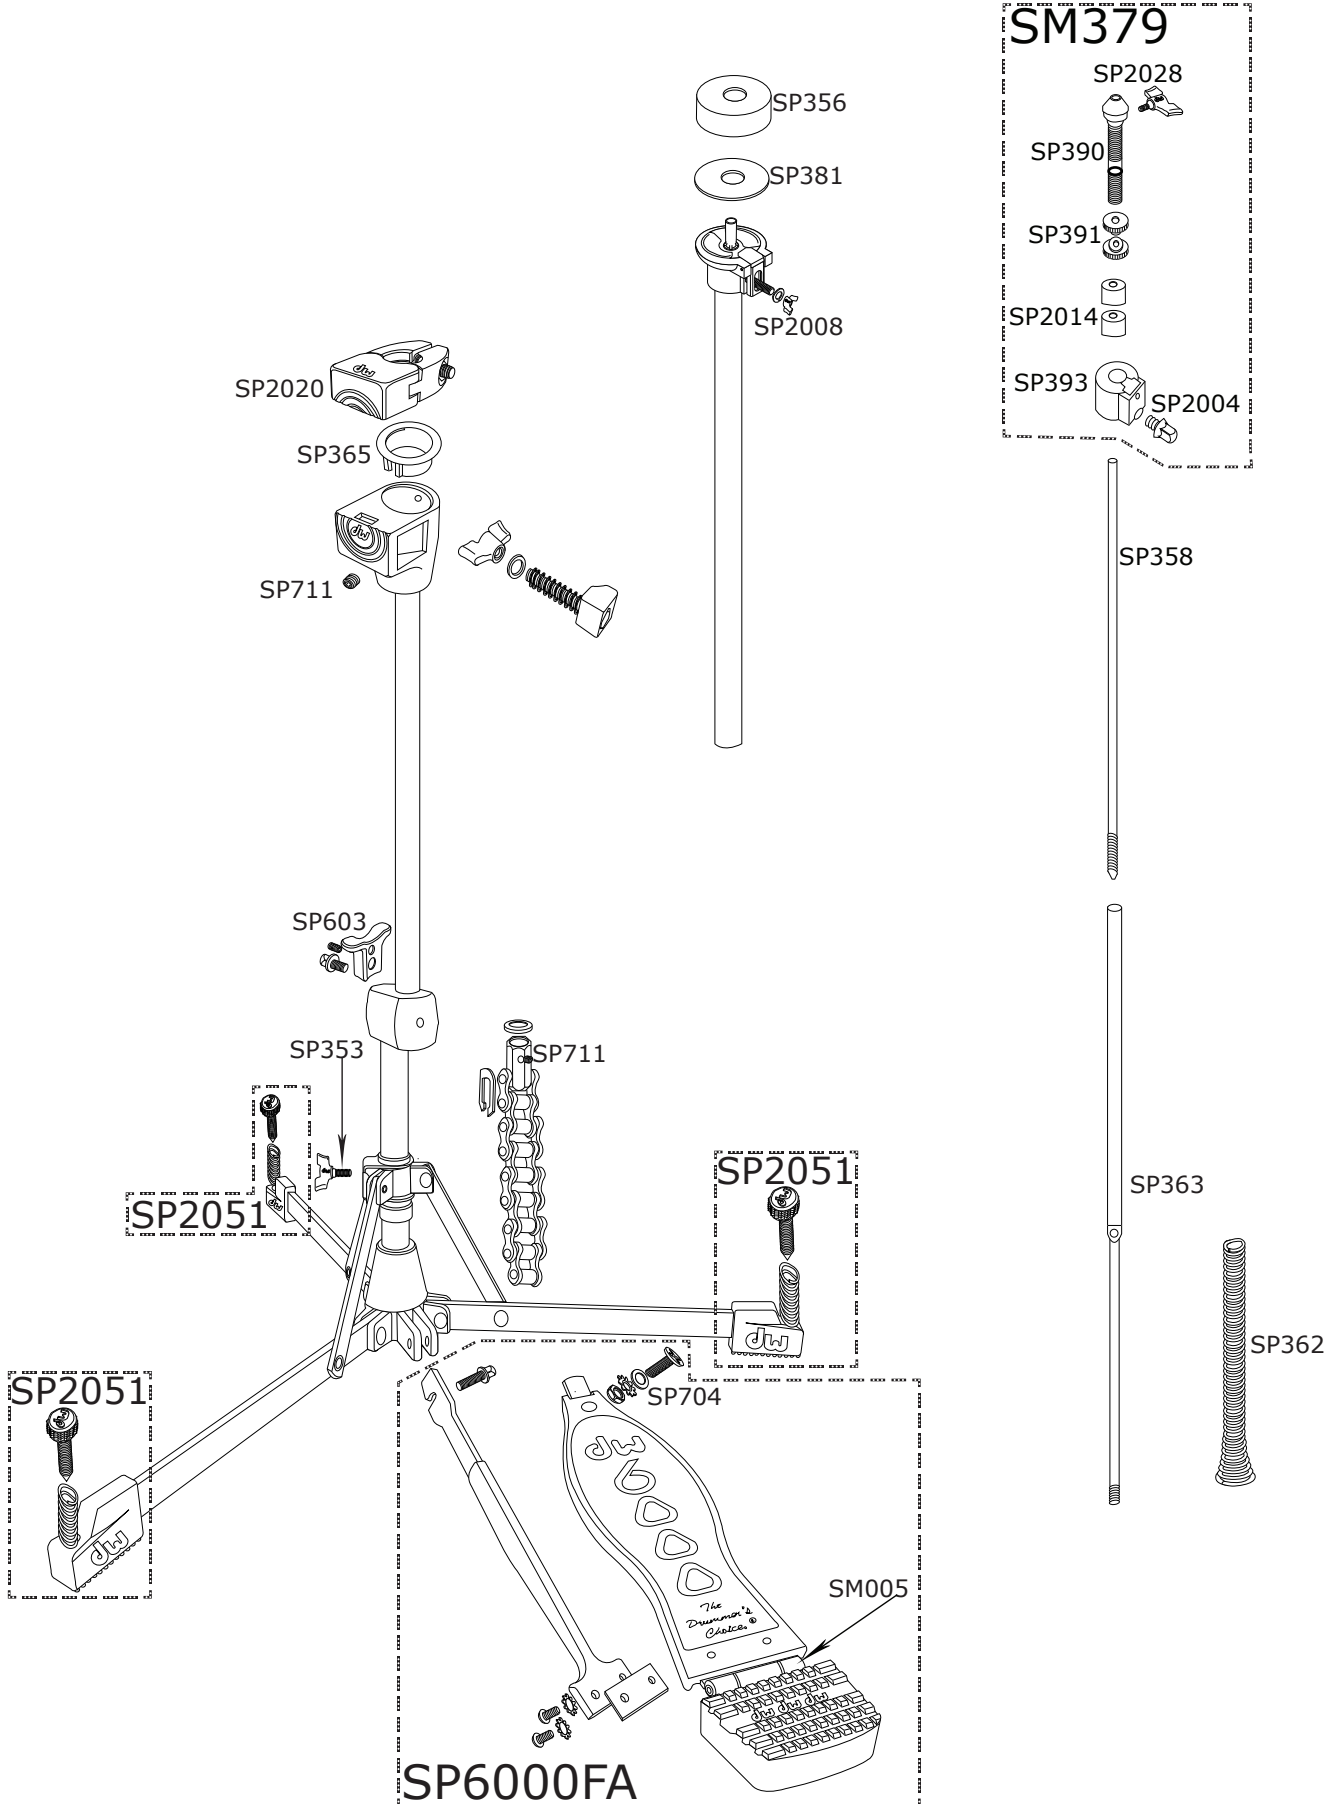

# 6500 Dw Hi-Hat Stand

# 6500 Dw Hi-Hat Stand

Part Number	Description
DWSM005	HEAVY DUTY HINGE
DWSP353	8MM DW WING SCREW
DWSP356	FELT WASHER
DWSP358	21" STANDARD LENGTH UPPER ROD W/ NUT
DWSP363	LOWER SPRING ROD
DWSP365	PLASTIC BUSHING
DWSM379	STANDARD HI HAT CLUTCH
DWSP381	METAL WASHER
DWSP390	CLUTCH BODY
DWSP391	CLUTCH NUT
DWSP393	CLUTCH NUT, LARGE
DWSP603	SPRING TENSION ADJUSTMENT ASSEMBLY
DWSP704	SCREW, U-CLIP, NUT
DWSP711	SET SCREW
DWSP2004	6MM HI-HAT CLUTCH DRUM KEY SCREW
DWSP2008	WING NUT
DWSP2014	FELT WASHER FOR CLUTCH (4 PACK)
DWSP2019	1" MEMORY LOCK, HINGED HALF-LOGO
DWSP2028	6MM WING SCREW
DWSP2051	FOOT, RUBBER W/SPIKE AND SPRING
DWSP6000FA	6000 FOOT BOARD ASSEM-HINGE/HEEL BLK.WRINKLE