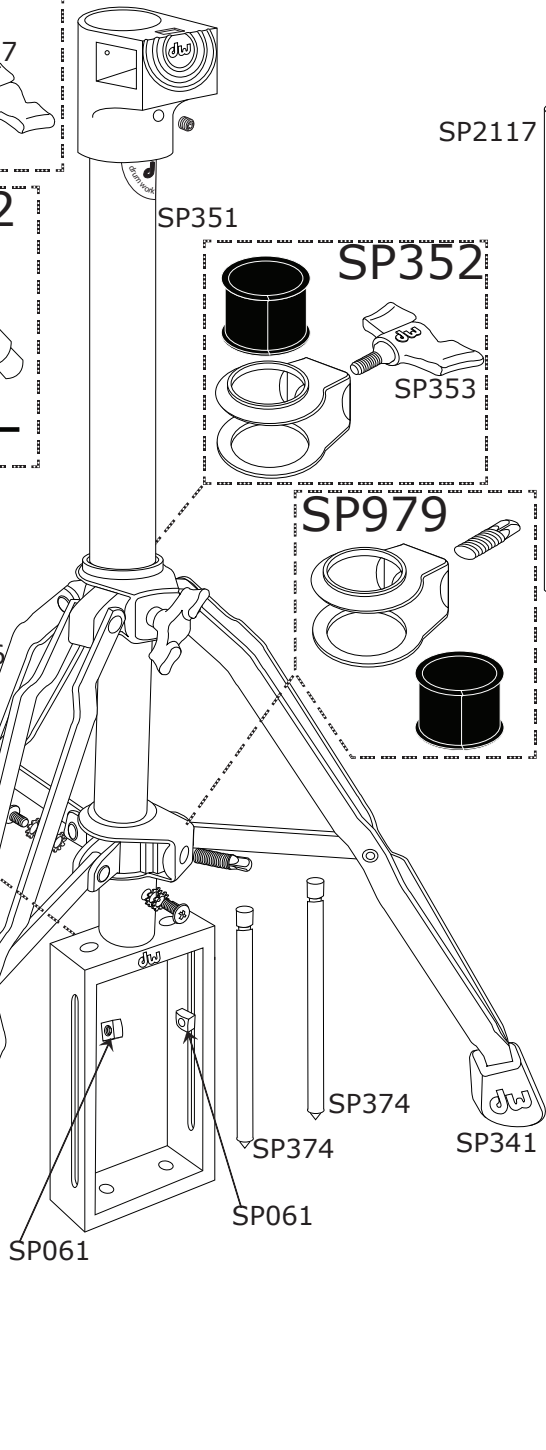

8500D DW Hi-Hat Stand

8500D DW Hi-Hat Stand

Part Number	Description
DWSP028	1/4-20 X 9/16" DRUM KEY SCREW (4 PACK)
DWSM029	3/8" DRUM KEY SCREW (4 PACK)
DWSP061	SQUARE NUT
DWSP074	DRUM KEY SCREW WITH COLLAR
DWSP336	TRIPOD ASSEMBLY
DWSP341	RUBBER FOOT
DWSP344	HI HAT ADJUSTMENT NUT
DWSP347	THREADED BUSHING
DWSP351	BOTTOM TUBE WITH RECEIVER CASTING
DWSP352	CLAMP
DWSP353	8MM DW WING SCREW
DWSP356	FELT WASHER (HI HAT SEAT)
DWSP357	UPPER TUBE ASSEMBLY
DWSP358	21" LENGTH UPPER ROD WITH NUT
DWSP362	6 INCH HH SPRING
DWSP364	PLASTIC BUSHING
DWSP374	HI HAT SPUR
DWSM379	STANDARD HI HAT CLUTCH
DWSP381	METAL WASHER
DWSP385	PLASTIC STEP WASHER FOR DWSP362 SPRING
DWSP390	CLUTCH BODY
DWSP391	CLUTCH NUT
DWSP393	LARGE CLUTCH NUT
DWSP475	BALL BEARING LINK CONNECTOR WITH CHAIN
DWSP701	BACK HEEL SCREW (3 PACK)
DWSP711	SET SCREW
DWSP717	6MM WING NUT
DWSP724	SCREW, NUT AND WASHERS FOR CHAIN
DWSP728	WASHER
DWSP729	CLAMP SCREW
DWSM803-2	STEEL DRUMKEY AND KEY AND CLIP HOLDER
DWSP979	CLAMP WITH DRUM KEY SCREW
DWSP1201	HEEL CASTING
DWSP2004	6MM CLUTCH DRUM KEY SCREW
DWSP2008	WING NUT FOR CYMBAL SEAT (4 PACK)
DWSP2009	6MM WING SCREW (4 PACK)
DWSP2014	FELT WASHER (4 PACK)
DWSP2019	1" MEMORY LOCK
DWSP2086	BLACK HINGE FOR 8000 PDL AND HH
DWSP2047	SEAT ASSEMBLY W/O FELT AND WASHER
DWSP2093	HI-HAT ROD SET, 21" & 15" W/ CLUTCH
DWSP2117	LOWER SPRING ROD
DWSP2142	KEY SCREW FOR 8500 PEDAL PLATE