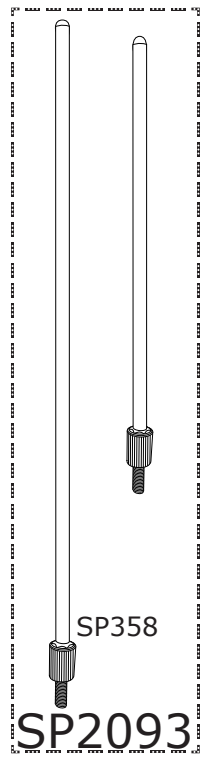

8500D DW Hi-Hat Stand

8500D DW Hi-Hat Stand

Part Number	Description
DWSP028	1/4-20 X 9/16" DRUM KEY SCREW (4 PACK)
DWSM029	3/8" DRUM KEY SCREW (4 PACK)
DWSP061	SQUARE NUT
DWSP074	DRUM KEY SCREW WITH COLLAR
DWSP336	TRIPOD ASSEMBLY
DWSP341	RUBBER FOOT
DWSP344	HI HAT ADJUSTMENT NUT
DWSP347	THREADED BUSHING
DWSP351	BOTTOM TUBE WITH RECEIVER CASTING
DWSP352	CLAMP
DWSP353	8MM DW WING SCREW
DWSP356	FELT WASHER (HI HAT SEAT)
DWSP357	UPPER TUBE ASSEMBLY
DWSP358	21" LENGTH UPPER ROD WITH NUT
DWSP362	6 INCH HH SPRING
DWSP364	PLASTIC BUSHING
DWSP374	HI HAT SPUR
DWSM379	STANDARD HI HAT CLUTCH
DWSP381	METAL WASHER
DWSP385	PLASTIC STEP WASHER FOR DWSP362 SPRING
DWSP390	CLUTCH BODY
DWSP391	CLUTCH NUT
DWSP393	LARGE CLUTCH NUT
DWSP475	BALL BEARING LINK CONNECTOR WITH CHAIN
DWSP701	BACK HEEL SCREW (3 PACK)
DWSP711	SET SCREW
DWSP717	6MM WING NUT
DWSP724	SCREW, NUT AND WASHERS FOR CHAIN
DWSP728	WASHER
DWSP729	CLAMP SCREW
DWSM803-2	STEEL DRUMKEY AND KEY AND CLIP HOLDER
DWSP979	CLAMP WITH DRUM KEY SCREW
DWSP1201	HEEL CASTING
DWSP2004	6MM CLUTCH DRUM KEY SCREW
DWSP2008	WING NUT FOR CYMBAL SEAT (4 PACK)
DWSP2009	6MM WING SCREW (4 PACK)
DWSP2014	FELT WASHER (4 PACK)
DWSP2019	1" MEMORY LOCK
DWSP2086	BLACK HINGE FOR 8000 PDL AND HH
DWSP2047	SEAT ASSEMBLY W/O FELT AND WASHER
DWSP2093	HI-HAT ROD SET, 21" & 15" W/ CLUTCH
DWSP2117	LOWER SPRING ROD
DWSP2142	KEY SCREW FOR 8500 PEDAL PLATE