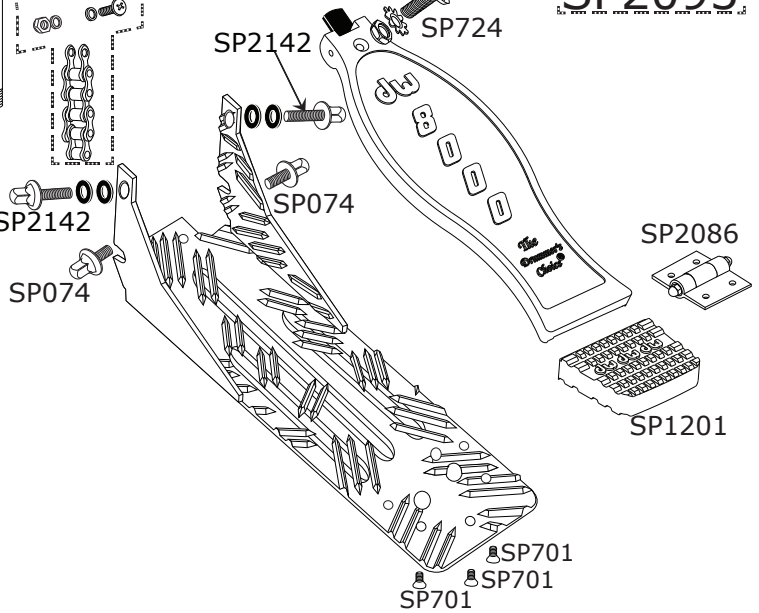

8500D DW Hi-Hat Stand

8500D DW Hi-Hat Stand

Part Number	Description
DWSP028	1/4-20 X 9/16" DRUM KEY SCREW (4 PACK)
DWSM029	3/8" DRUM KEY SCREW (4 PACK)
DWSP061	SQUARE NUT
DWSP074	DRUM KEY SCREW WITH COLLAR
DWSP336	TRIPOD ASSEMBLY
DWSP341	RUBBER FOOT
DWSP344	HI HAT ADJUSTMENT NUT
DWSP347	THREADED BUSHING
DWSP351	BOTTOM TUBE WITH RECEIVER CASTING
DWSP352	CLAMP
DWSP353	8MM DW WING SCREW
DWSP356	FELT WASHER (HI HAT SEAT)
DWSP357	UPPER TUBE ASSEMBLY
DWSP358	21" LENGTH UPPER ROD WITH NUT
DWSP362	6 INCH HH SPRING
DWSP364	PLASTIC BUSHING
DWSP374	HI HAT SPUR
DWSM379	STANDARD HI HAT CLUTCH
DWSP381	METAL WASHER
DWSP385	PLASTIC STEP WASHER FOR DWSP362 SPRING
DWSP390	CLUTCH BODY
DWSP391	CLUTCH NUT
DWSP393	LARGE CLUTCH NUT
DWSP475	BALL BEARING LINK CONNECTOR WITH CHAIN
DWSP701	BACK HEEL SCREW (3 PACK)
DWSP711	SET SCREW
DWSP717	6MM WING NUT
DWSP724	SCREW, NUT AND WASHERS FOR CHAIN
DWSP728	WASHER
DWSP729	CLAMP SCREW
DWSM803-2	STEEL DRUMKEY AND KEY AND CLIP HOLDER
DWSP979	CLAMP WITH DRUM KEY SCREW
DWSP1201	HEEL CASTING
DWSP2004	6MM CLUTCH DRUM KEY SCREW
DWSP2008	WING NUT FOR CYMBAL SEAT (4 PACK)
DWSP2009	6MM WING SCREW (4 PACK)
DWSP2014	FELT WASHER (4 PACK)
DWSP2019	1" MEMORY LOCK
DWSP2086	BLACK HINGE FOR 8000 PDL AND HH
DWSP2047	SEAT ASSEMBLY W/O FELT AND WASHER
DWSP2093	HI-HAT ROD SET, 21" & 15" W/ CLUTCH
DWSP2117	LOWER SPRING ROD
DWSP2142	KEY SCREW FOR 8500 PEDAL PLATE