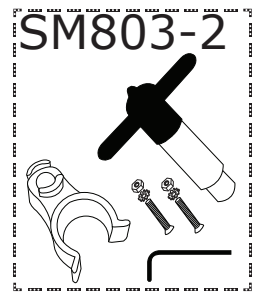

8500D DW Hi-Hat Stand

8500D DW Hi-Hat Stand

Part Number	Description
DWSP028	1/4-20 X 9/16" DRUM KEY SCREW (4 PACK)
DWSM029	3/8" DRUM KEY SCREW (4 PACK)
DWSP061	SQUARE NUT
DWSP074	DRUM KEY SCREW WITH COLLAR
DWSP336	TRIPOD ASSEMBLY
DWSP341	RUBBER FOOT
DWSP344	HI HAT ADJUSTMENT NUT
DWSP347	THREADED BUSHING
DWSP351	BOTTOM TUBE WITH RECEIVER CASTING
DWSP352	CLAMP
DWSP353	8MM DW WING SCREW
DWSP356	FELT WASHER (HI HAT SEAT)
DWSP357	UPPER TUBE ASSEMBLY
DWSP358	21" LENGTH UPPER ROD WITH NUT
DWSP362	6 INCH HH SPRING
DWSP364	PLASTIC BUSHING
DWSP374	HI HAT SPUR
DWSM379	STANDARD HI HAT CLUTCH
DWSP381	METAL WASHER
DWSP385	PLASTIC STEP WASHER FOR DWSP362 SPRING
DWSP390	CLUTCH BODY
DWSP391	CLUTCH NUT
DWSP393	LARGE CLUTCH NUT
DWSP475	BALL BEARING LINK CONNECTOR WITH CHAIN
DWSP701	BACK HEEL SCREW (3 PACK)
DWSP711	SET SCREW
DWSP717	6MM WING NUT
DWSP724	SCREW, NUT AND WASHERS FOR CHAIN
DWSP728	WASHER
DWSP729	CLAMP SCREW
DWSM803-2	STEEL DRUMKEY AND KEY AND CLIP HOLDER
DWSP979	CLAMP WITH DRUM KEY SCREW
DWSP1201	HEEL CASTING
DWSP2004	6MM CLUTCH DRUM KEY SCREW
DWSP2008	WING NUT FOR CYMBAL SEAT (4 PACK)
DWSP2009	6MM WING SCREW (4 PACK)
DWSP2014	FELT WASHER (4 PACK)
DWSP2019	1" MEMORY LOCK
DWSP2086	BLACK HINGE FOR 8000 PDL AND HH
DWSP2047	SEAT ASSEMBLY W/O FELT AND WASHER
DWSP2093	HI-HAT ROD SET, 21" & 15" W/ CLUTCH
DWSP2117	LOWER SPRING ROD
DWSP2142	KEY SCREW FOR 8500 PEDAL PLATE