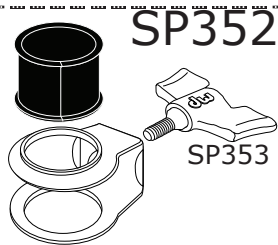

8500D DW Hi-Hat Stand

8500D DW Hi-Hat Stand

Part Number	Description
DWSP028	1/4-20 X 9/16" DRUM KEY SCREW (4 PACK)
DWSM029	3/8" DRUM KEY SCREW (4 PACK)
DWSP061	SQUARE NUT
DWSP074	DRUM KEY SCREW WITH COLLAR
DWSP336	TRIPOD ASSEMBLY
DWSP341	RUBBER FOOT
DWSP344	HI HAT ADJUSTMENT NUT
DWSP347	THREADED BUSHING
DWSP351	BOTTOM TUBE WITH RECEIVER CASTING
DWSP352	CLAMP
DWSP353	8MM DW WING SCREW
DWSP356	FELT WASHER (HI HAT SEAT)
DWSP357	UPPER TUBE ASSEMBLY
DWSP358	21" LENGTH UPPER ROD WITH NUT
DWSP362	6 INCH HH SPRING
DWSP364	PLASTIC BUSHING
DWSP374	HI HAT SPUR
DWSM379	STANDARD HI HAT CLUTCH
DWSP381	METAL WASHER
DWSP385	PLASTIC STEP WASHER FOR DWSP362 SPRING
DWSP390	CLUTCH BODY
DWSP391	CLUTCH NUT
DWSP393	LARGE CLUTCH NUT
DWSP475	BALL BEARING LINK CONNECTOR WITH CHAIN
DWSP701	BACK HEEL SCREW (3 PACK)
DWSP711	SET SCREW
DWSP717	6MM WING NUT
DWSP724	SCREW, NUT AND WASHERS FOR CHAIN
DWSP728	WASHER
DWSP729	CLAMP SCREW
DWSM803-2	STEEL DRUMKEY AND KEY AND CLIP HOLDER
DWSP979	CLAMP WITH DRUM KEY SCREW
DWSP1201	HEEL CASTING
DWSP2004	6MM CLUTCH DRUM KEY SCREW
DWSP2008	WING NUT FOR CYMBAL SEAT (4 PACK)
DWSP2009	6MM WING SCREW (4 PACK)
DWSP2014	FELT WASHER (4 PACK)
DWSP2019	1" MEMORY LOCK
DWSP2086	BLACK HINGE FOR 8000 PDL AND HH
DWSP2047	SEAT ASSEMBLY W/O FELT AND WASHER
DWSP2093	HI-HAT ROD SET, 21" & 15" W/ CLUTCH
DWSP2117	LOWER SPRING ROD
DWSP2142	KEY SCREW FOR 8500 PEDAL PLATE