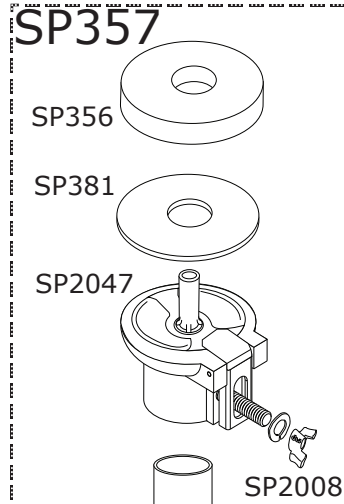

8500D DW Hi-Hat Stand

8500D DW Hi-Hat Stand

Part Number	Description
DWSP028	1/4-20 X 9/16" DRUM KEY SCREW (4 PACK)
DWSM029	3/8" DRUM KEY SCREW (4 PACK)
DWSP061	SQUARE NUT
DWSP074	DRUM KEY SCREW WITH COLLAR
DWSP336	TRIPOD ASSEMBLY
DWSP341	RUBBER FOOT
DWSP344	HI HAT ADJUSTMENT NUT
DWSP347	THREADED BUSHING
DWSP351	BOTTOM TUBE WITH RECEIVER CASTING
DWSP352	CLAMP
DWSP353	8MM DW WING SCREW
DWSP356	FELT WASHER (HI HAT SEAT)
DWSP357	UPPER TUBE ASSEMBLY
DWSP358	21" LENGTH UPPER ROD WITH NUT
DWSP362	6 INCH HH SPRING
DWSP364	PLASTIC BUSHING
DWSP374	HI HAT SPUR
DWSM379	STANDARD HI HAT CLUTCH
DWSP381	METAL WASHER
DWSP385	PLASTIC STEP WASHER FOR DWSP362 SPRING
DWSP390	CLUTCH BODY
DWSP391	CLUTCH NUT
DWSP393	LARGE CLUTCH NUT
DWSP475	BALL BEARING LINK CONNECTOR WITH CHAIN
DWSP701	BACK HEEL SCREW (3 PACK)
DWSP711	SET SCREW
DWSP717	6MM WING NUT
DWSP724	SCREW, NUT AND WASHERS FOR CHAIN
DWSP728	WASHER
DWSP729	CLAMP SCREW
DWSM803-2	STEEL DRUMKEY AND KEY AND CLIP HOLDER
DWSP979	CLAMP WITH DRUM KEY SCREW
DWSP1201	HEEL CASTING
DWSP2004	6MM CLUTCH DRUM KEY SCREW
DWSP2008	WING NUT FOR CYMBAL SEAT (4 PACK)
DWSP2009	6MM WING SCREW (4 PACK)
DWSP2014	FELT WASHER (4 PACK)
DWSP2019	1" MEMORY LOCK
DWSP2086	BLACK HINGE FOR 8000 PDL AND HH
DWSP2047	SEAT ASSEMBLY W/O FELT AND WASHER
DWSP2093	HI-HAT ROD SET, 21" & 15" W/ CLUTCH
DWSP2117	LOWER SPRING ROD
DWSP2142	KEY SCREW FOR 8500 PEDAL PLATE