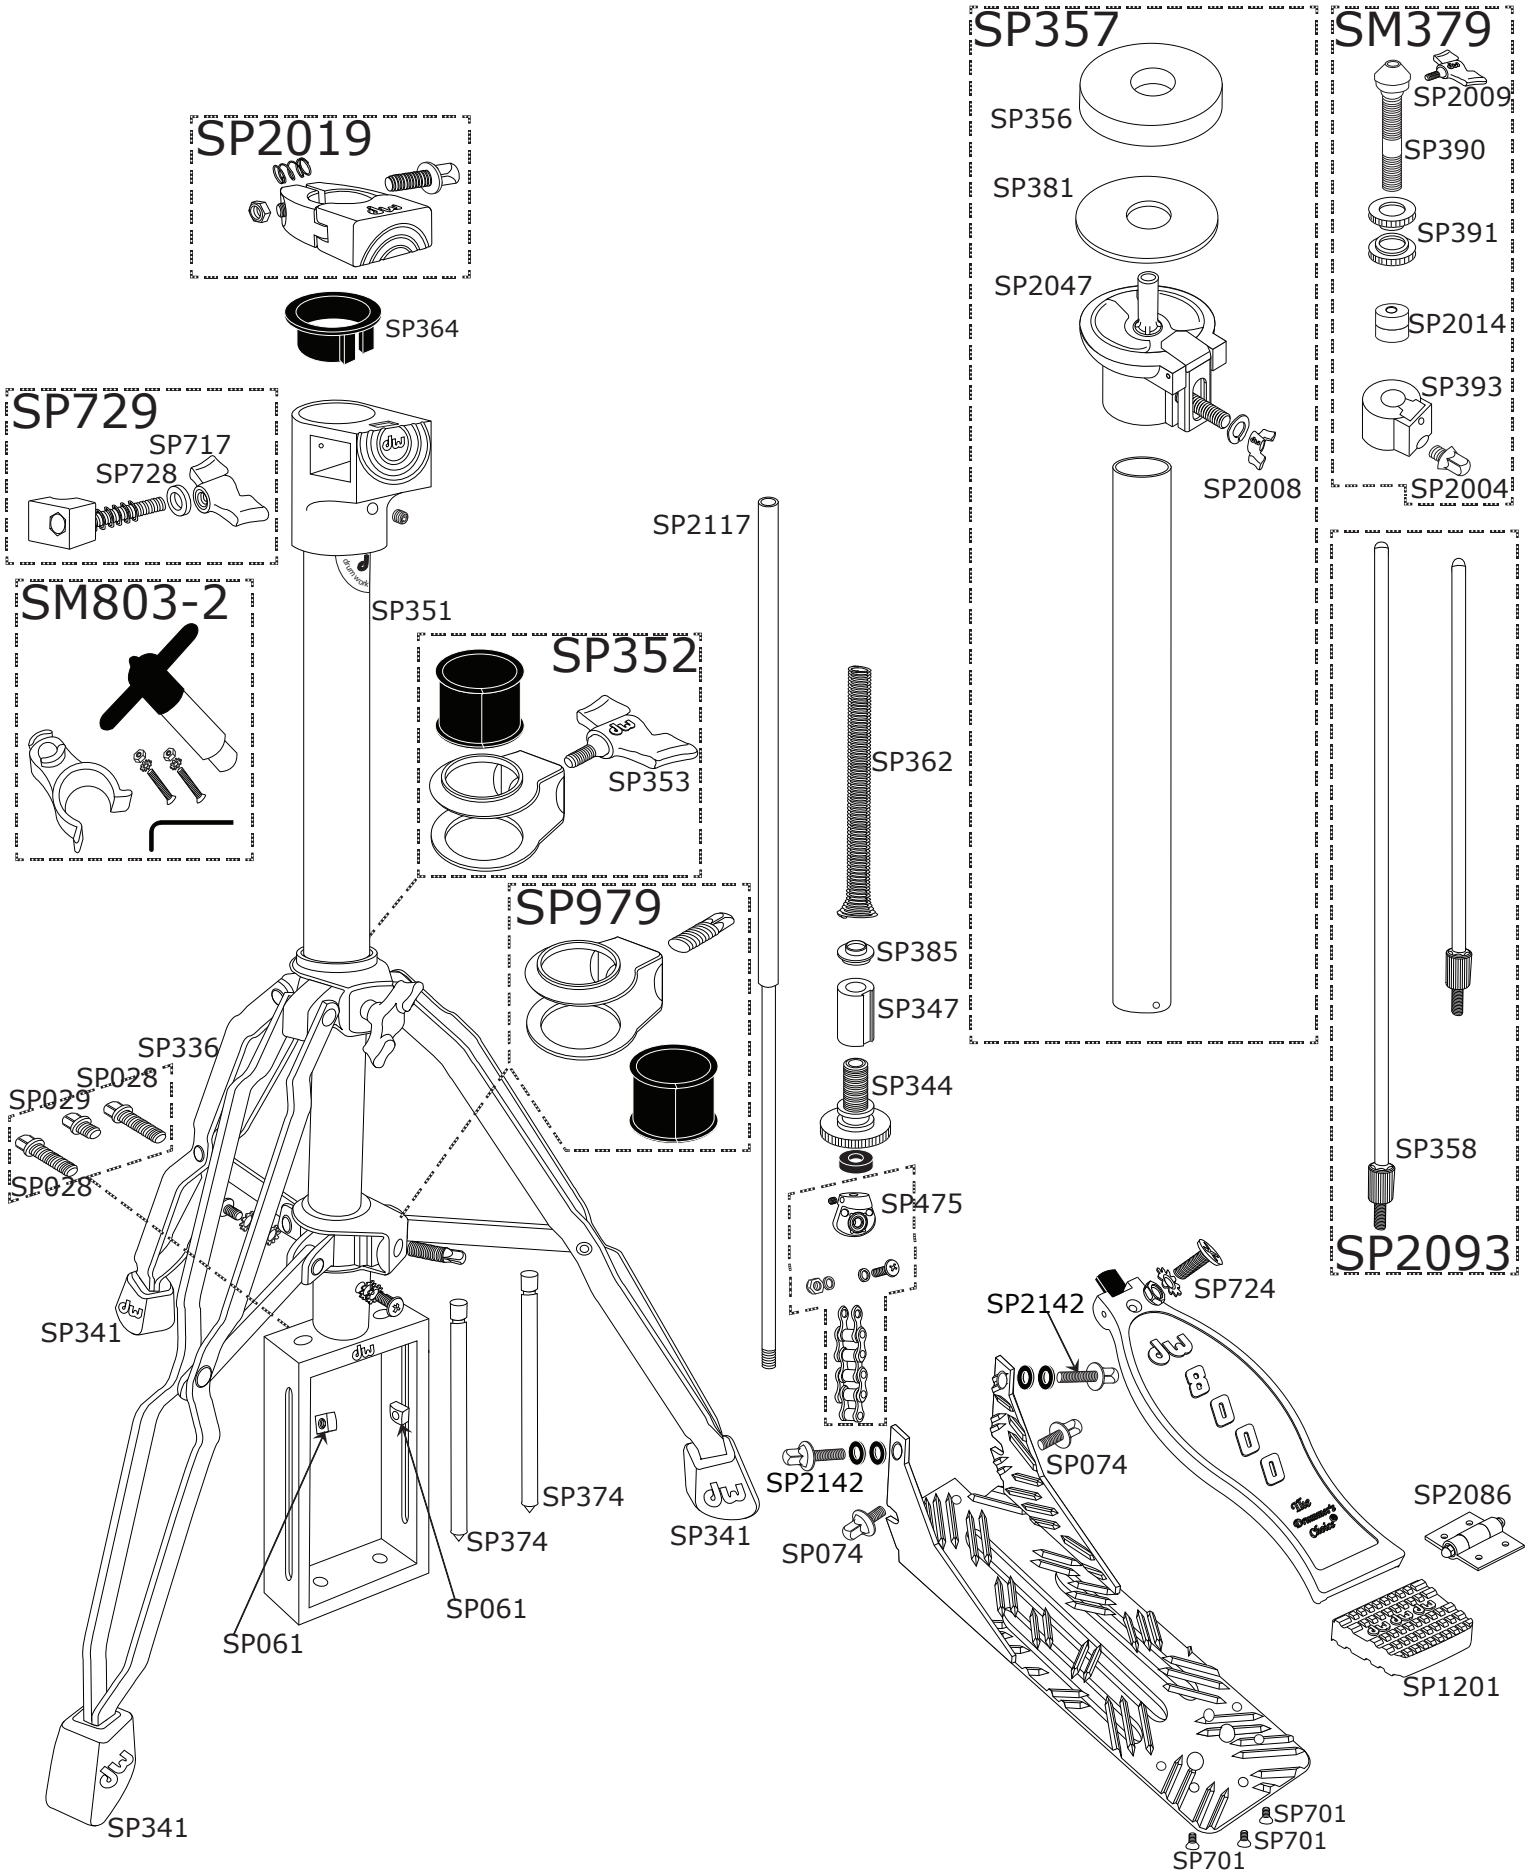

8500D DW Hi-Hat Stand

8500D DW Hi-Hat Stand

Part Number	Description
DWSP028	1/4-20 X 9/16" DRUM KEY SCREW (4 PACK)
DWSM029	3/8" DRUM KEY SCREW (4 PACK)
DWSP061	SQUARE NUT
DWSP074	DRUM KEY SCREW WITH COLLAR
DWSP336	TRIPOD ASSEMBLY
DWSP341	RUBBER FOOT
DWSP344	HI HAT ADJUSTMENT NUT
DWSP347	THREADED BUSHING
DWSP351	BOTTOM TUBE WITH RECEIVER CASTING
DWSP352	CLAMP
DWSP353	8MM DW WING SCREW
DWSP356	FELT WASHER (HI HAT SEAT)
DWSP357	UPPER TUBE ASSEMBLY
DWSP358	21" LENGTH UPPER ROD WITH NUT
DWSP362	6 INCH HH SPRING
DWSP364	PLASTIC BUSHING
DWSP374	HI HAT SPUR
DWSM379	STANDARD HI HAT CLUTCH
DWSP381	METAL WASHER
DWSP385	PLASTIC STEP WASHER FOR DWSP362 SPRING
DWSP390	CLUTCH BODY
DWSP391	CLUTCH NUT
DWSP393	LARGE CLUTCH NUT
DWSP475	BALL BEARING LINK CONNECTOR WITH CHAIN
DWSP701	BACK HEEL SCREW (3 PACK)
DWSP711	SET SCREW
DWSP717	6MM WING NUT
DWSP724	SCREW, NUT AND WASHERS FOR CHAIN
DWSP728	WASHER
DWSP729	CLAMP SCREW
DWSM803-2	STEEL DRUMKEY AND KEY AND CLIP HOLDER
DWSP979	CLAMP WITH DRUM KEY SCREW
DWSP1201	HEEL CASTING
DWSP2004	6MM CLUTCH DRUM KEY SCREW
DWSP2008	WING NUT FOR CYMBAL SEAT (4 PACK)
DWSP2009	6MM WING SCREW (4 PACK)
DWSP2014	FELT WASHER (4 PACK)
DWSP2019	1" MEMORY LOCK
DWSP2086	BLACK HINGE FOR 8000 PDL AND HH
DWSP2047	SEAT ASSEMBLY W/O FELT AND WASHER
DWSP2093	HI-HAT ROD SET, 21" & 15" W/ CLUTCH
DWSP2117	LOWER SPRING ROD
DWSP2142	KEY SCREW FOR 8500 PEDAL PLATE