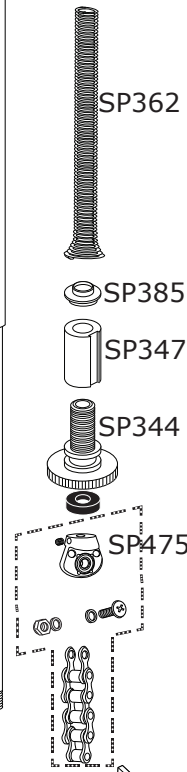

8500D DW Hi-Hat Stand

8500D DW Hi-Hat Stand

Part Number	Description
DWSP028	1/4-20 X 9/16" DRUM KEY SCREW (4 PACK)
DWSM029	3/8" DRUM KEY SCREW (4 PACK)
DWSP061	SQUARE NUT
DWSP074	DRUM KEY SCREW WITH COLLAR
DWSP336	TRIPOD ASSEMBLY
DWSP341	RUBBER FOOT
DWSP344	HI HAT ADJUSTMENT NUT
DWSP347	THREADED BUSHING
DWSP351	BOTTOM TUBE WITH RECEIVER CASTING
DWSP352	CLAMP
DWSP353	8MM DW WING SCREW
DWSP356	FELT WASHER (HI HAT SEAT)
DWSP357	UPPER TUBE ASSEMBLY
DWSP358	21" LENGTH UPPER ROD WITH NUT
DWSP362	6 INCH HH SPRING
DWSP364	PLASTIC BUSHING
DWSP374	HI HAT SPUR
DWSM379	STANDARD HI HAT CLUTCH
DWSP381	METAL WASHER
DWSP385	PLASTIC STEP WASHER FOR DWSP362 SPRING
DWSP390	CLUTCH BODY
DWSP391	CLUTCH NUT
DWSP393	LARGE CLUTCH NUT
DWSP475	BALL BEARING LINK CONNECTOR WITH CHAIN
DWSP701	BACK HEEL SCREW (3 PACK)
DWSP711	SET SCREW
DWSP717	6MM WING NUT
DWSP724	SCREW, NUT AND WASHERS FOR CHAIN
DWSP728	WASHER
DWSP729	CLAMP SCREW
DWSM803-2	STEEL DRUMKEY AND KEY AND CLIP HOLDER
DWSP979	CLAMP WITH DRUM KEY SCREW
DWSP1201	HEEL CASTING
DWSP2004	6MM CLUTCH DRUM KEY SCREW
DWSP2008	WING NUT FOR CYMBAL SEAT (4 PACK)
DWSP2009	6MM WING SCREW (4 PACK)
DWSP2014	FELT WASHER (4 PACK)
DWSP2019	1" MEMORY LOCK
DWSP2086	BLACK HINGE FOR 8000 PDL AND HH
DWSP2047	SEAT ASSEMBLY W/O FELT AND WASHER
DWSP2093	HI-HAT ROD SET, 21" & 15" W/ CLUTCH
DWSP2117	LOWER SPRING ROD
DWSP2142	KEY SCREW FOR 8500 PEDAL PLATE