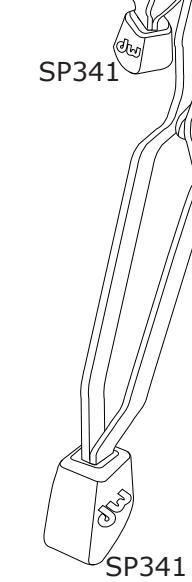

8500D DW Hi-Hat Stand

8500D DW Hi-Hat Stand

Part Number	Description
DWSP028	1/4-20 X 9/16" DRUM KEY SCREW (4 PACK)
DWSM029	3/8" DRUM KEY SCREW (4 PACK)
DWSP061	SQUARE NUT
DWSP074	DRUM KEY SCREW WITH COLLAR
DWSP336	TRIPOD ASSEMBLY
DWSP341	RUBBER FOOT
DWSP344	HI HAT ADJUSTMENT NUT
DWSP347	THREADED BUSHING
DWSP351	BOTTOM TUBE WITH RECEIVER CASTING
DWSP352	CLAMP
DWSP353	8MM DW WING SCREW
DWSP356	FELT WASHER (HI HAT SEAT)
DWSP357	UPPER TUBE ASSEMBLY
DWSP358	21" LENGTH UPPER ROD WITH NUT
DWSP362	6 INCH HH SPRING
DWSP364	PLASTIC BUSHING
DWSP374	HI HAT SPUR
DWSM379	STANDARD HI HAT CLUTCH
DWSP381	METAL WASHER
DWSP385	PLASTIC STEP WASHER FOR DWSP362 SPRING
DWSP390	CLUTCH BODY
DWSP391	CLUTCH NUT
DWSP393	LARGE CLUTCH NUT
DWSP475	BALL BEARING LINK CONNECTOR WITH CHAIN
DWSP701	BACK HEEL SCREW (3 PACK)
DWSP711	SET SCREW
DWSP717	6MM WING NUT
DWSP724	SCREW, NUT AND WASHERS FOR CHAIN
DWSP728	WASHER
DWSP729	CLAMP SCREW
DWSM803-2	STEEL DRUMKEY AND KEY AND CLIP HOLDER
DWSP979	CLAMP WITH DRUM KEY SCREW
DWSP1201	HEEL CASTING
DWSP2004	6MM CLUTCH DRUM KEY SCREW
DWSP2008	WING NUT FOR CYMBAL SEAT (4 PACK)
DWSP2009	6MM WING SCREW (4 PACK)
DWSP2014	FELT WASHER (4 PACK)
DWSP2019	1" MEMORY LOCK
DWSP2086	BLACK HINGE FOR 8000 PDL AND HH
DWSP2047	SEAT ASSEMBLY W/O FELT AND WASHER
DWSP2093	HI-HAT ROD SET, 21" & 15" W/ CLUTCH
DWSP2117	LOWER SPRING ROD
DWSP2142	KEY SCREW FOR 8500 PEDAL PLATE