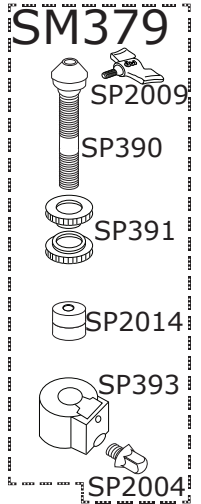

8500D DW Hi-Hat Stand

8500D DW Hi-Hat Stand

Part Number	Description
DWSP028	1/4-20 X 9/16" DRUM KEY SCREW (4 PACK)
DWSM029	3/8" DRUM KEY SCREW (4 PACK)
DWSP061	SQUARE NUT
DWSP074	DRUM KEY SCREW WITH COLLAR
DWSP336	TRIPOD ASSEMBLY
DWSP341	RUBBER FOOT
DWSP344	HI HAT ADJUSTMENT NUT
DWSP347	THREADED BUSHING
DWSP351	BOTTOM TUBE WITH RECEIVER CASTING
DWSP352	CLAMP
DWSP353	8MM DW WING SCREW
DWSP356	FELT WASHER (HI HAT SEAT)
DWSP357	UPPER TUBE ASSEMBLY
DWSP358	21" LENGTH UPPER ROD WITH NUT
DWSP362	6 INCH HH SPRING
DWSP364	PLASTIC BUSHING
DWSP374	HI HAT SPUR
DWSM379	STANDARD HI HAT CLUTCH
DWSP381	METAL WASHER
DWSP385	PLASTIC STEP WASHER FOR DWSP362 SPRING
DWSP390	CLUTCH BODY
DWSP391	CLUTCH NUT
DWSP393	LARGE CLUTCH NUT
DWSP475	BALL BEARING LINK CONNECTOR WITH CHAIN
DWSP701	BACK HEEL SCREW (3 PACK)
DWSP711	SET SCREW
DWSP717	6MM WING NUT
DWSP724	SCREW, NUT AND WASHERS FOR CHAIN
DWSP728	WASHER
DWSP729	CLAMP SCREW
DWSM803-2	STEEL DRUMKEY AND KEY AND CLIP HOLDER
DWSP979	CLAMP WITH DRUM KEY SCREW
DWSP1201	HEEL CASTING
DWSP2004	6MM CLUTCH DRUM KEY SCREW
DWSP2008	WING NUT FOR CYMBAL SEAT (4 PACK)
DWSP2009	6MM WING SCREW (4 PACK)
DWSP2014	FELT WASHER (4 PACK)
DWSP2019	1" MEMORY LOCK
DWSP2086	BLACK HINGE FOR 8000 PDL AND HH
DWSP2047	SEAT ASSEMBLY W/O FELT AND WASHER
DWSP2093	HI-HAT ROD SET, 21" & 15" W/ CLUTCH
DWSP2117	LOWER SPRING ROD
DWSP2142	KEY SCREW FOR 8500 PEDAL PLATE