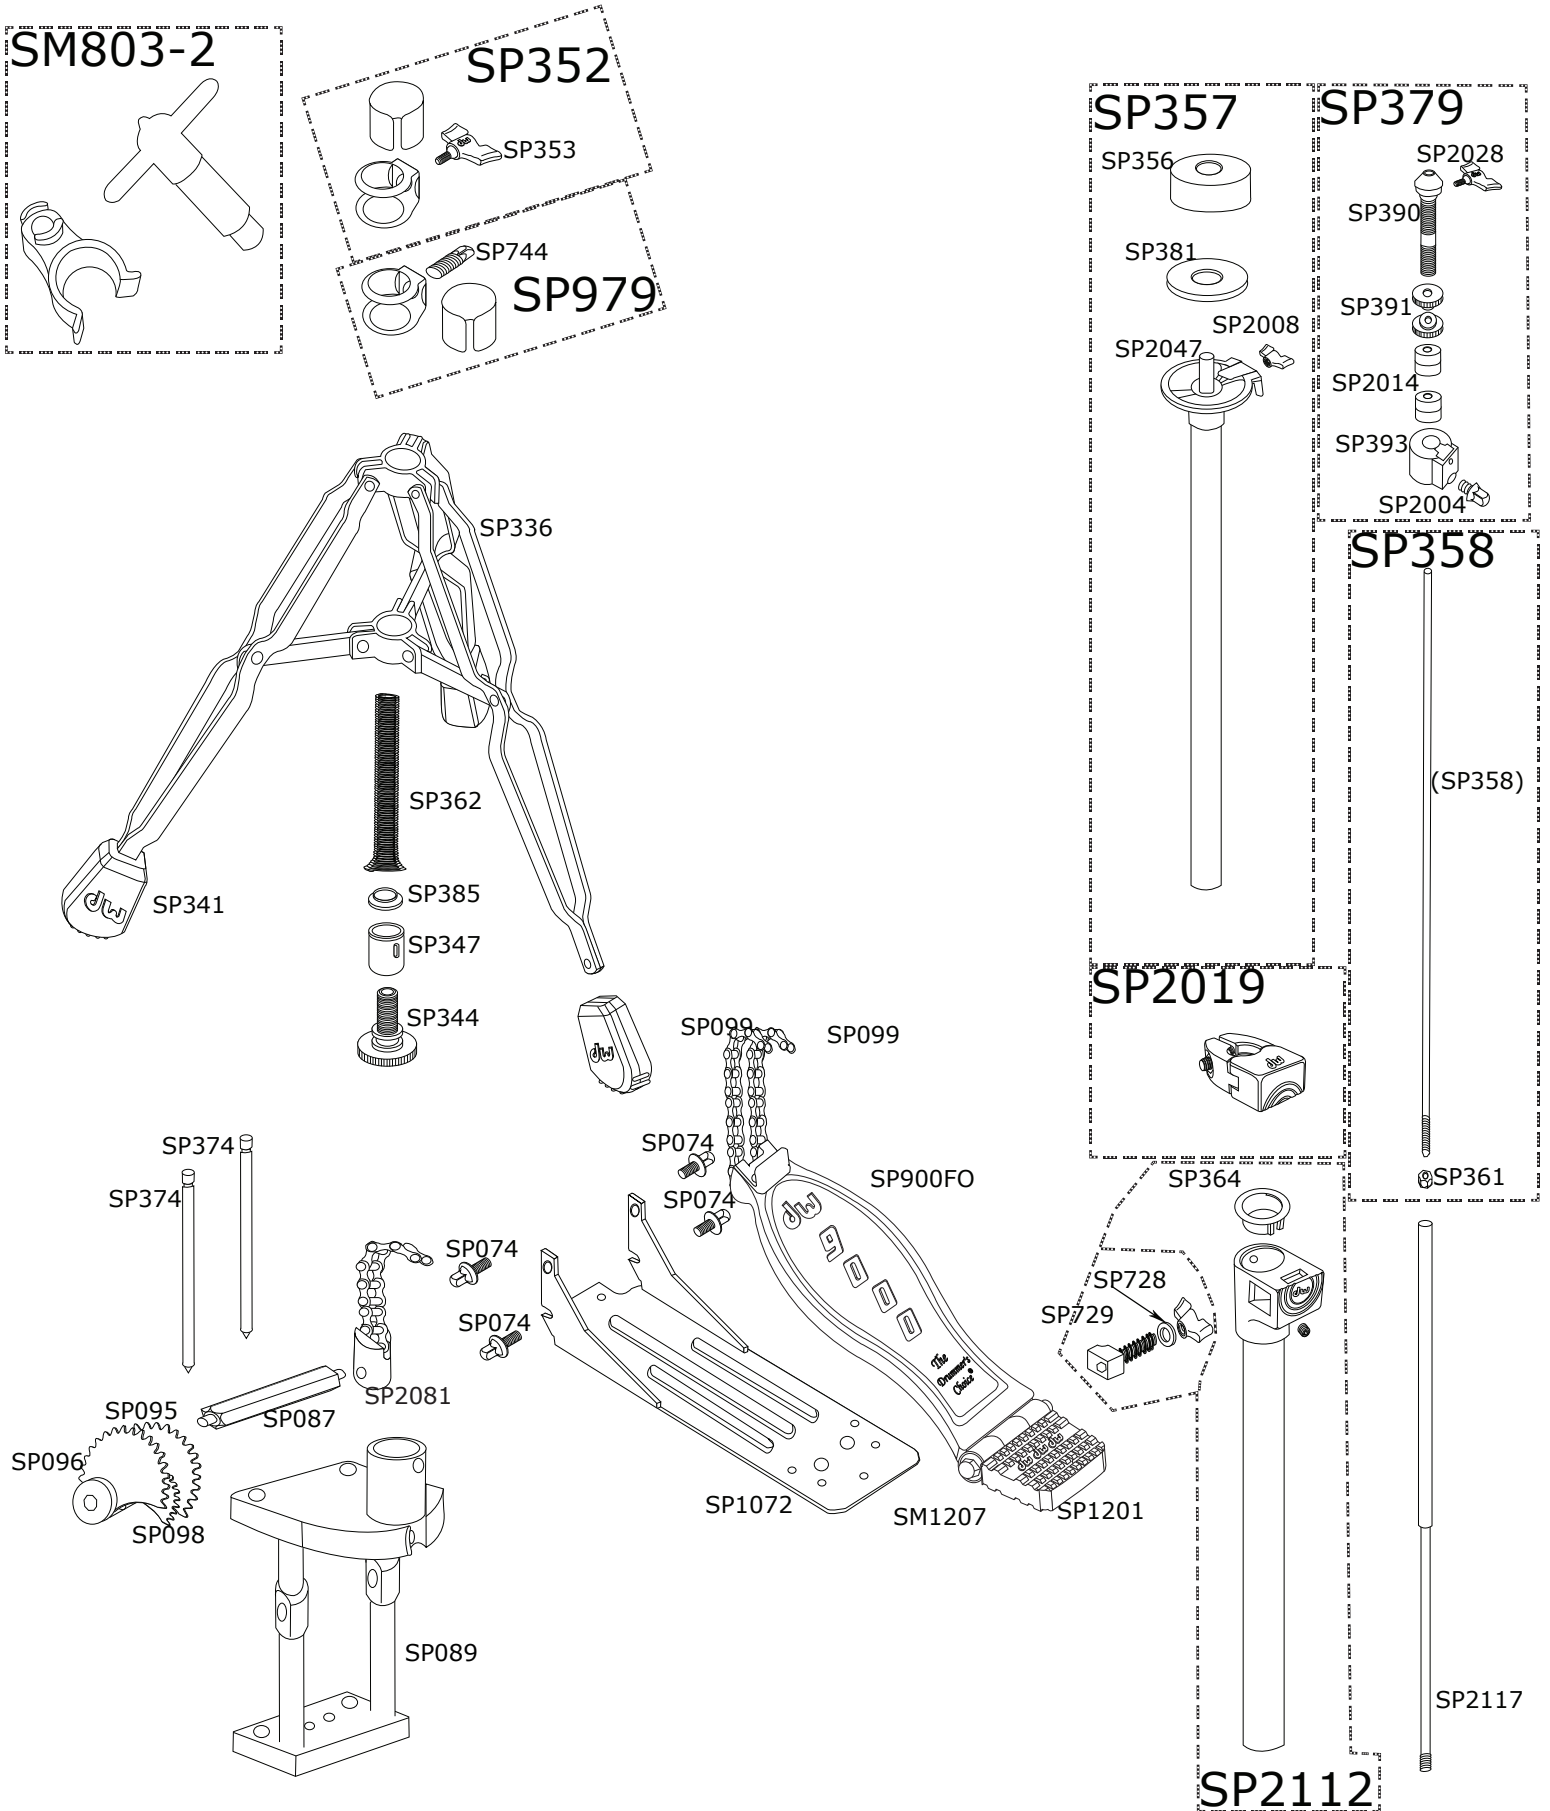

9500D DW Hi-Hat Stand

9500D DW Hi-Hat Stand

Part Number	Description
DWSP074	1/4-20 X 9/16" DRUM KEY SCREW WITH COLLAR
DWSP087	5/16 HEX SHAFT
DWSP089	BASE CASTING POWDER COAT
DWSP095	LEFT SPROCKET
DWSP096	RIGHT SPROCKET
DWSP098	MIDDLE SPROCKET
DWSP099	LEFT/RIGHT SIDE CHAIN
DWSP336	TRIPOD ASSEMBLY
DWSP341	RUBBER FOOT
DWSP352	CLAMP FOR LEG ASSEMBLY
DWSP353	8MM DW WING SCREW
DWSP356	FELT WASHER
DWSP357	STANDARD UPPER TUBE ASSEMBLY
DWSP358	21" STANDARD LENGTH UPPER ROD WITH NUT
DWSP361	UPPER ROD NUT
DWSP362	6" STANDARD HH SPRING
DWSP364	PLASTIC BUSHING
DWSP374	SPUR
DWSM379	STANDARD HI HAT CLUTCH
DWSP381	METAL WASHER
DWSP385	PLASTIC STEP WASHER FOR DWSP362 SPRING
DWSP390	CLUTCH BODY
DWSP391	CLUTCH NUT
DWSP393	LARGE CLUTCH NUT
DWSP728	WASHER (REC CASTING CLAMP)
DWSP729	CLAMP SCREW
DWSP744	8MM X 12MM DRUM KEY SCREW
DWSM803-2	HI-TORQ STEEL DRUMKEY & STANRD KEY & CLIP HOLDER
DWSP979	CLAMP FOR LEG ASSM. WITH DRUM KEW SCREW
DWSP1072	HI HAT PLATE
DWSP1201	HEEL
DWSM1207	BEARING HINGE (RED)
DWSP2004	6MM HI-HAT CLUTCH DRUM KEY SCREW
DWSP2010	6MM WING NUT FOR TUBE JOINT (4 PACK)
DWSP2014	FELT WASHER FOR CLUTCH (4 PACK)
DWSP2019	1" MEMORY LOCK
DWSP2047	HI HAT SEAT ASS'Y W/O FELT/WASH
DWSP2081	MIDDLE CHAIN AND CONNECTOR
DWSP2112	LOWER TUBE ONLY W/JOINT
DWSP2117	LOWER SPRING ROD
DWSP9000FO	FOOTBOARD