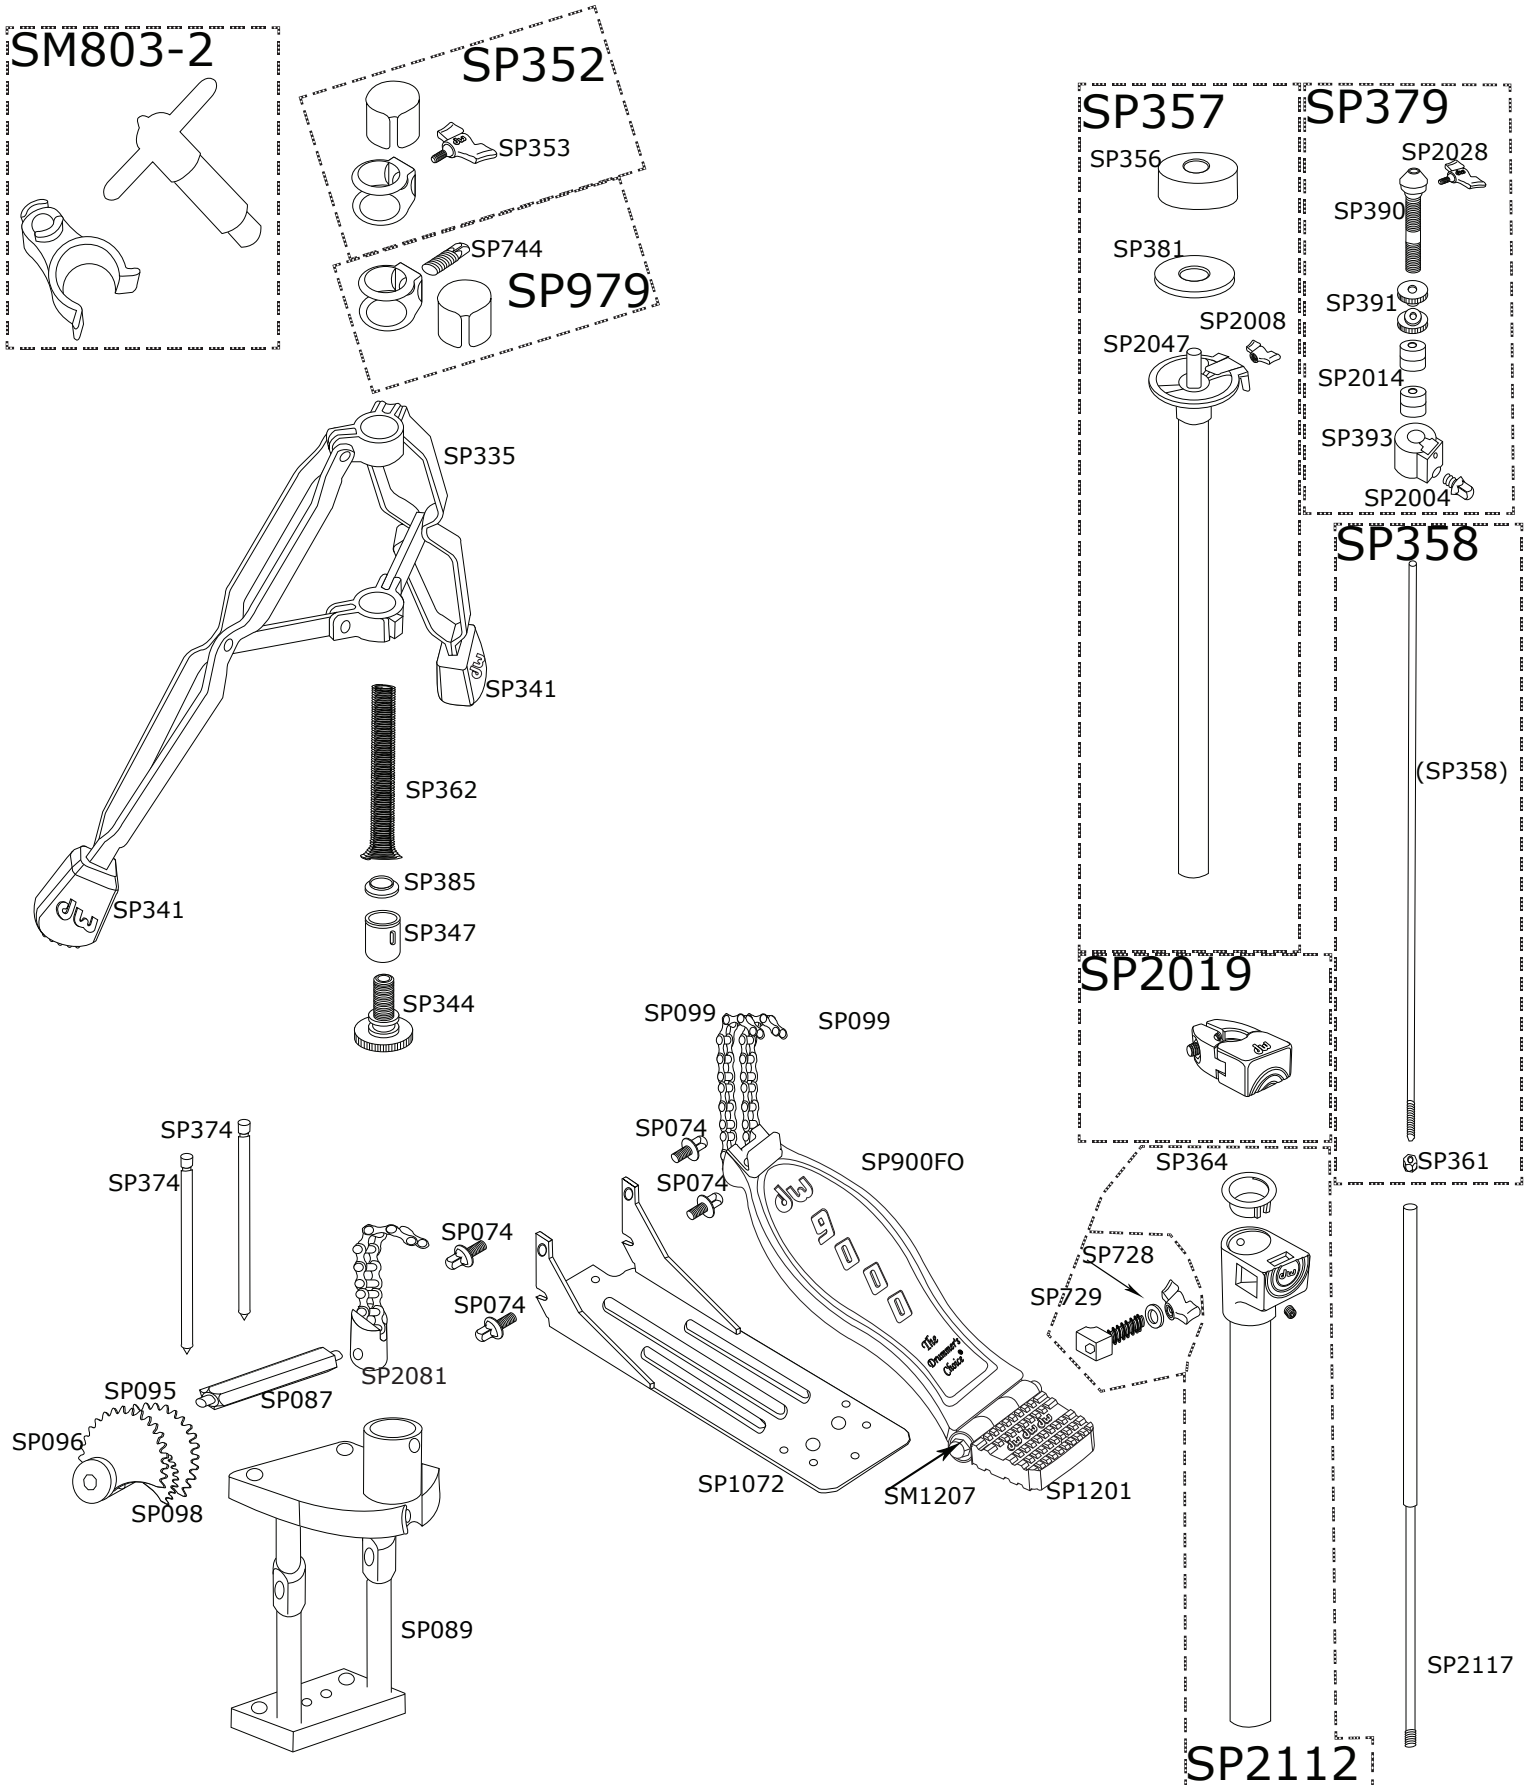

9500TB DW Hi-Hat Stand

9500TB DW Hi-Hat Stand

| Part Number | Description |
|-------------|--|
| DWSP074 | 1/4-20 X 9/16" DRUM KEY SCREW WITH COLLAR |
| DWSP087 | 5/16 HEX SHAFT |
| DWSP089 | BASE CASTING |
| DWSP095 | LEFT SPROCKET |
| DWSP096 | RIGHT SPROCKET |
| DWSP098 | MIDDLE SPROCKET |
| DWSP099 | LEFT/RIGHT SIDE CHAIN |
| DWSP335 | SPRING, TRIPOD MEMORY LOCK |
| DWSP341 | RUBBER FOOT |
| DWSP344 | ADJUSTMENT NUT |
| DWSP347 | THREADED BUSHING FOR DWSP344 ADJUSTMENT NUT |
| DWSP352 | CLAMP FOR LEG ASSEMBLY |
| DWSP353 | 8MM DW WING SCREW |
| DWSP356 | FELT WASHER |
| DWSP357 | STANDARD UPPER TUBE ASSEMBLY |
| DWSP358 | 21" STANDARD LENGTH UPPER ROD WITH NUT |
| DWSP361 | UPPER ROD NUT |
| DWSP362 | 6" STANDARD HH SPRING |
| DWSP364 | PLASTIC BUSHING |
| DWSP374 | SPUR |
| DWSM379 | STANDARD HI HAT CLUTCH |
| DWSP381 | METAL WASHER |
| DWSP385 | PLASTIC STEP WASHER FOR DWSP362 SPRING |
| DWSP390 | CLUTCH BODY |
| DWSP391 | CLUTCH NUT |
| DWSP393 | LARGE CLUTCH NUT |
| DWSP728 | WASHER |
| DWSP729 | CLAMP SCREW |
| DWSP744 | 8MM X 12MM DRUM KEY SCREW |
| DWSM803-2 | HI-TORQ STEEL DRUMKEY & STRAND KEY & CLIP HOLDER |
| DWSP979 | CLAMP FOR LEG ASSM. WITH DRUM KEW SCREW |
| DWSP1072 | HI HAT PLATE |
| DWSP1201 | HEEL CASTING |
| DWSM1207 | BEARING HINGE (RED) |
| DWSP2004 | 6MM HI-HAT CLUTCH DRUM KEY SCREW |
| DWSP2008 | WING NUT FOR CYMBAL SEAT (4 PACK) |
| DWSP2014 | FELT WASHER FOR CLUTCH (4 PACK) |
| DWSP2019 | MEMORY LOCK |
| DWSP2047 | HI HAT SEAT ASS'Y WITHOUT FELT/WASHER |
| DWSP2081 | MIDDLE CHAIN AND CONNECTOR |
| DWSP2112 | LOWER TUBE ONLY W/JOINT |
| DWSP2117 | LOWER SPRING ROD |
| DWSP9000FO | FOOTBOARD ONLY |