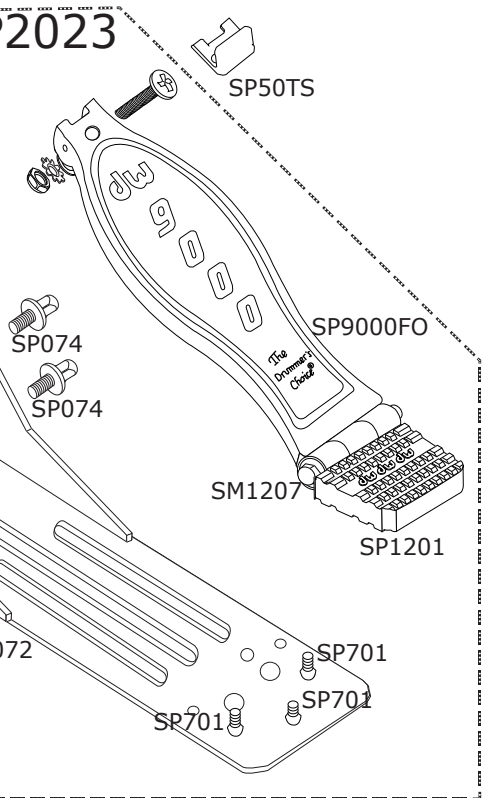

# 9502LB Cable/Remote Hi-Hat

# 9502LB Cable/Remote Hi-Hat

Part Number	Description
DWSMMGM	V CLAMP MEMORY LOCK
DWSMMG1	MEGA CLAMP
DWSMMG-2	MEGA CLAMP V RATCHET W/1"X12" TUBE
DWSP028	1/4-20X9/16" DRUM KEY SCREW (4 PACK)
DWSM029	3/8" DRUM KEY SCREW (4 PACK)
DWSP50TS	FOOTBOARD TOE STOP FOR ALL PEDALS
DWSP074	DRUM KEY SCREW 1/4-20 X 9/16" W/ COLLAR
DWSP338	REPLACEMENT STEEL CABLE
DWSP341	RUBBER FOOT
DWSP344	ADJUSTMENT NUT
DWSP347	THREADED BUSHING FOR
DWSP352	CLAMP FOR LEG ASSEMBLY
DWSP353	8MM DW WING SCREW
DWSP356	FELT WASHER
DWSP362	STANDARD 6" HH SPRING
DWSP370	RUBBER WASHER
DWSP374	HI HAT SPUR
DWSP381	METAL WASHER
DWSP385	PLASTIC STEP WASHER
DWSP390	CLUTCH BODY
DWSP391	CLUTCH NUT
DWSP393	LARGE, CLUTCH NUT
DWSP396	SPRING ROD W/SQ.CONNECTOR
DWSP398	STANDARD LB UPPER HI-HAT ROD, 10.5" LONG
DWSP401	TUBE
DWSP404	WASHER (CYMBAL FELT) X 4
DWSP406	CABLE CLAMP BLOCK
DWSP408	LOWER BUSHING
DWSP409	END CAP
DWSM505	DROP LOC HI-HAT CLUTCH - SMART PACK
DWSM505B	DROP-LOCK BLOCK W/ LEVER AND WING SCREW
DWSP701	BACK HEEL SCREW (2 PACK)
DWSP711	SET SCREW
DWSP732	SCREW
DWSP740	CLAMP NUT
DWSP759	LONG SCREW & WASHERS
DWSP920	ROUND KNURLED NUT
DWSP1072	HI HAT PLATE
DWSP1201	HEEL CASTING
DWSP1207	BEARING HINGE
DWSP2004	6MM HI-HAT CLUTCH DRUM KEY SCREW
DWSP2007	8M WING NUT FOR TILTER (4 PACK)
DWSP2008	WING NUT (4 PACK)
DWSP2014	FELT WASHER (4 PACK)
DWSP2023	9500 FTBD ASSY W/ PLATE, HEEL, HINGE
DWSP2047	HI HAT SEAT ASSY FOR 9500 W/O FELT/WASH
DWSP2028	WING SCREW, 6MM
DWSP2069	CHAIN, 9502/03 CABLE W/ LINK CONNECTOR
DSCP5502	REMOTE HI HAT BAG W/INSIDE CYMBAL POCKET
DWSP9000FO	9000 PEDAL FOOTBOARD ONLY

## OPTIONS

DWCPCA\_\_\*\*

PRECISION HH CABLE

\*\* REPLACE "\_\_\_" WITH SIZE:

"2", "4", "6", "8", "10"