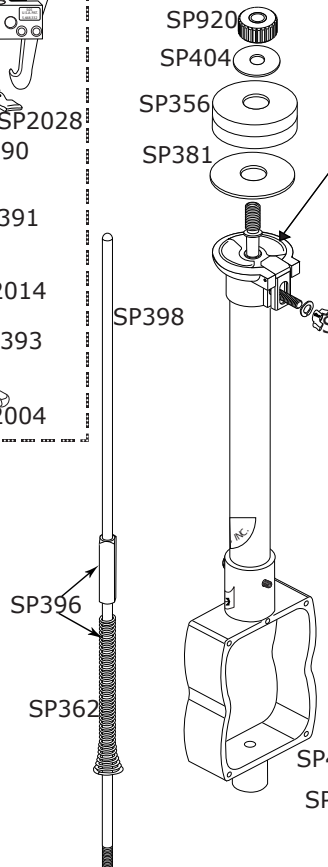

# 9502LB Cable/Remote Hi-Hat

# 9502LB Cable/Remote Hi-Hat

Part Number	Description
DWSMMGM	V CLAMP MEMORY LOCK
DWSMMG1	MEGA CLAMP
DWSMMG-2	MEGA CLAMP V RATCHET W/1"X12" TUBE
DWSP028	1/4-20X9/16" DRUM KEY SCREW (4 PACK)
DWSM029	3/8" DRUM KEY SCREW (4 PACK)
DWSP50TS	FOOTBOARD TOE STOP FOR ALL PEDALS
DWSP074	DRUM KEY SCREW 1/4-20 X 9/16" W/ COLLAR
DWSP338	REPLACEMENT STEEL CABLE
DWSP341	RUBBER FOOT
DWSP344	ADJUSTMENT NUT
DWSP347	THREADED BUSHING FOR
DWSP352	CLAMP FOR LEG ASSEMBLY
DWSP353	8MM DW WING SCREW
DWSP356	FELT WASHER
DWSP362	STANDARD 6" HH SPRING
DWSP370	RUBBER WASHER
DWSP374	HI HAT SPUR
DWSP381	METAL WASHER
DWSP385	PLASTIC STEP WASHER
DWSP390	CLUTCH BODY
DWSP391	CLUTCH NUT
DWSP393	LARGE, CLUTCH NUT
DWSP396	SPRING ROD W/SQ.CONNECTOR
DWSP398	STANDARD LB UPPER HI-HAT ROD, 10.5" LONG
DWSP401	TUBE
DWSP404	WASHER (CYMBAL FELT) X 4
DWSP406	CABLE CLAMP BLOCK
DWSP408	LOWER BUSHING
DWSP409	END CAP
DWSM505	DROP LOC HI-HAT CLUTCH - SMART PACK
DWSM505B	DROP-LOCK BLOCK W/ LEVER AND WING SCREW
DWSP701	BACK HEEL SCREW (2 PACK)
DWSP711	SET SCREW
DWSP732	SCREW
DWSP740	CLAMP NUT
DWSP759	LONG SCREW & WASHERS
DWSP920	ROUND KNURLED NUT
DWSP1072	HI HAT PLATE
DWSP1201	HEEL CASTING
DWSP1207	BEARING HINGE
DWSP2004	6MM HI-HAT CLUTCH DRUM KEY SCREW
DWSP2007	8M WING NUT FOR TILTER (4 PACK)
DWSP2008	WING NUT (4 PACK)
DWSP2014	FELT WASHER (4 PACK)
DWSP2023	9500 FTBD ASSY W/ PLATE, HEEL, HINGE
DWSP2047	HI HAT SEAT ASSY FOR 9500 W/O FELT/WASH
DWSP2028	WING SCREW, 6MM
DWSP2069	CHAIN, 9502/03 CABLE W/ LINK CONNECTOR
DSCP5502	REMOTE HI HAT BAG W/INSIDE CYMBAL POCKET
DWSP9000FO	9000 PEDAL FOOTBOARD ONLY

## OPTIONS

DWCPCA\_\_\*\*

PRECISION HH CABLE

\*\* REPLACE "\_\_\_" WITH SIZE:

"2", "4", "6", "8", "10"