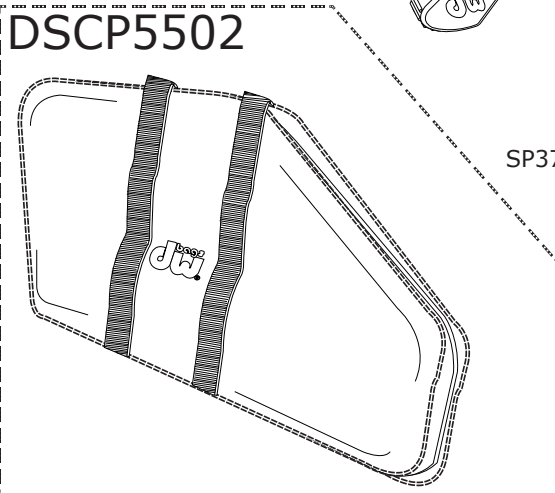

# 9502LB Cable/Remote Hi-Hat

# 9502LB Cable/Remote Hi-Hat

Part Number	Description
DWSMMGM	V CLAMP MEMORY LOCK
DWSMMG1	MEGA CLAMP
DWSMMG-2	MEGA CLAMP V RATCHET W/1"X12" TUBE
DWSP028	1/4-20X9/16" DRUM KEY SCREW (4 PACK)
DWSM029	3/8" DRUM KEY SCREW (4 PACK)
DWSP50TS	FOOTBOARD TOE STOP FOR ALL PEDALS
DWSP074	DRUM KEY SCREW 1/4-20 X 9/16" W/ COLLAR
DWSP338	REPLACEMENT STEEL CABLE
DWSP341	RUBBER FOOT
DWSP344	ADJUSTMENT NUT
DWSP347	THREADED BUSHING FOR
DWSP352	CLAMP FOR LEG ASSEMBLY
DWSP353	8MM DW WING SCREW
DWSP356	FELT WASHER
DWSP362	STANDARD 6" HH SPRING
DWSP370	RUBBER WASHER
DWSP374	HI HAT SPUR
DWSP381	METAL WASHER
DWSP385	PLASTIC STEP WASHER
DWSP390	CLUTCH BODY
DWSP391	CLUTCH NUT
DWSP393	LARGE, CLUTCH NUT
DWSP396	SPRING ROD W/SQ.CONNECTOR
DWSP398	STANDARD LB UPPER HI-HAT ROD, 10.5" LONG
DWSP401	TUBE
DWSP404	WASHER (CYMBAL FELT) X 4
DWSP406	CABLE CLAMP BLOCK
DWSP408	LOWER BUSHING
DWSP409	END CAP
DWSM505	DROP LOC HI-HAT CLUTCH - SMART PACK
DWSM505B	DROP-LOCK BLOCK W/ LEVER AND WING SCREW
DWSP701	BACK HEEL SCREW (2 PACK)
DWSP711	SET SCREW
DWSP732	SCREW
DWSP740	CLAMP NUT
DWSP759	LONG SCREW & WASHERS
DWSP920	ROUND KNURLED NUT
DWSP1072	HI HAT PLATE
DWSP1201	HEEL CASTING
DWSP1207	BEARING HINGE
DWSP2004	6MM HI-HAT CLUTCH DRUM KEY SCREW
DWSP2007	8M WING NUT FOR TILTER (4 PACK)
DWSP2008	WING NUT (4 PACK)
DWSP2014	FELT WASHER (4 PACK)
DWSP2023	9500 FTBD ASSY W/ PLATE, HEEL, HINGE
DWSP2047	HI HAT SEAT ASSY FOR 9500 W/O FELT/WASH
DWSP2028	WING SCREW, 6MM
DWSP2069	CHAIN, 9502/03 CABLE W/ LINK CONNECTOR
DSCP5502	REMOTE HI HAT BAG W/INSIDE CYMBAL POCKET
DWSP9000FO	9000 PEDAL FOOTBOARD ONLY

## OPTIONS

DWCPCA\_\_\*\*

PRECISION HH CABLE

\*\* REPLACE "\_\_\_" WITH SIZE:

"2", "4", "6", "8", "10"