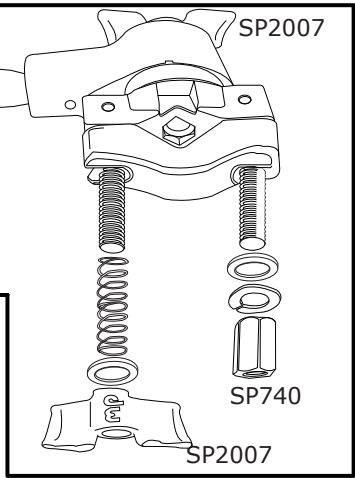

# 9502LB Cable/Remote Hi-Hat

# 9502LB Cable/Remote Hi-Hat

Part Number	Description
DWSMMGM	V CLAMP MEMORY LOCK
DWSMMG1	MEGA CLAMP
DWSMMG-2	MEGA CLAMP V RATCHET W/1"X12" TUBE
DWSP028	1/4-20X9/16" DRUM KEY SCREW (4 PACK)
DWSM029	3/8" DRUM KEY SCREW (4 PACK)
DWSP50TS	FOOTBOARD TOE STOP FOR ALL PEDALS
DWSP074	DRUM KEY SCREW 1/4-20 X 9/16" W/ COLLAR
DWSP338	REPLACEMENT STEEL CABLE
DWSP341	RUBBER FOOT
DWSP344	ADJUSTMENT NUT
DWSP347	THREADED BUSHING FOR
DWSP352	CLAMP FOR LEG ASSEMBLY
DWSP353	8MM DW WING SCREW
DWSP356	FELT WASHER
DWSP362	STANDARD 6" HH SPRING
DWSP370	RUBBER WASHER
DWSP374	HI HAT SPUR
DWSP381	METAL WASHER
DWSP385	PLASTIC STEP WASHER
DWSP390	CLUTCH BODY
DWSP391	CLUTCH NUT
DWSP393	LARGE, CLUTCH NUT
DWSP396	SPRING ROD W/SQ.CONNECTOR
DWSP398	STANDARD LB UPPER HI-HAT ROD, 10.5" LONG
DWSP401	TUBE
DWSP404	WASHER (CYMBAL FELT) X 4
DWSP406	CABLE CLAMP BLOCK
DWSP408	LOWER BUSHING
DWSP409	END CAP
DWSM505	DROP LOC HI-HAT CLUTCH - SMART PACK
DWSM505B	DROP-LOCK BLOCK W/ LEVER AND WING SCREW
DWSP701	BACK HEEL SCREW (2 PACK)
DWSP711	SET SCREW
DWSP732	SCREW
DWSP740	CLAMP NUT
DWSP759	LONG SCREW & WASHERS
DWSP920	ROUND KNURLED NUT
DWSP1072	HI HAT PLATE
DWSP1201	HEEL CASTING
DWSP1207	BEARING HINGE
DWSP2004	6MM HI-HAT CLUTCH DRUM KEY SCREW
DWSP2007	8M WING NUT FOR TILTER (4 PACK)
DWSP2008	WING NUT (4 PACK)
DWSP2014	FELT WASHER (4 PACK)
DWSP2023	9500 FTBD ASSY W/ PLATE, HEEL, HINGE
DWSP2047	HI HAT SEAT ASSY FOR 9500 W/O FELT/WASH
DWSP2028	WING SCREW, 6MM
DWSP2069	CHAIN, 9502/03 CABLE W/ LINK CONNECTOR
DSCP5502	REMOTE HI HAT BAG W/INSIDE CYMBAL POCKET
DWSP9000FO	9000 PEDAL FOOTBOARD ONLY

## OPTIONS

DWCPCA\_\_\*\*

PRECISION HH CABLE

\*\* REPLACE "\_\_\_" WITH SIZE:

"2", "4", "6", "8", "10"