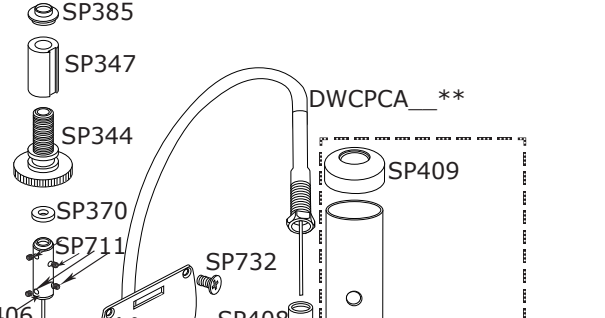

# 9502LB Cable/Remote Hi-Hat

# 9502LB Cable/Remote Hi-Hat

Part Number	Description
DWSMMGM	V CLAMP MEMORY LOCK
DWSMMG1	MEGA CLAMP
DWSMMG-2	MEGA CLAMP V RATCHET W/1"X12" TUBE
DWSP028	1/4-20X9/16" DRUM KEY SCREW (4 PACK)
DWSM029	3/8" DRUM KEY SCREW (4 PACK)
DWSP50TS	FOOTBOARD TOE STOP FOR ALL PEDALS
DWSP074	DRUM KEY SCREW 1/4-20 X 9/16" W/ COLLAR
DWSP338	REPLACEMENT STEEL CABLE
DWSP341	RUBBER FOOT
DWSP344	ADJUSTMENT NUT
DWSP347	THREADED BUSHING FOR
DWSP352	CLAMP FOR LEG ASSEMBLY
DWSP353	8MM DW WING SCREW
DWSP356	FELT WASHER
DWSP362	STANDARD 6" HH SPRING
DWSP370	RUBBER WASHER
DWSP374	HI HAT SPUR
DWSP381	METAL WASHER
DWSP385	PLASTIC STEP WASHER
DWSP390	CLUTCH BODY
DWSP391	CLUTCH NUT
DWSP393	LARGE, CLUTCH NUT
DWSP396	SPRING ROD W/SQ.CONNECTOR
DWSP398	STANDARD LB UPPER HI-HAT ROD, 10.5" LONG
DWSP401	TUBE
DWSP404	WASHER (CYMBAL FELT) X 4
DWSP406	CABLE CLAMP BLOCK
DWSP408	LOWER BUSHING
DWSP409	END CAP
DWSM505	DROP LOC HI-HAT CLUTCH - SMART PACK
DWSM505B	DROP-LOCK BLOCK W/ LEVER AND WING SCREW
DWSP701	BACK HEEL SCREW (2 PACK)
DWSP711	SET SCREW
DWSP732	SCREW
DWSP740	CLAMP NUT
DWSP759	LONG SCREW & WASHERS
DWSP920	ROUND KNURLED NUT
DWSP1072	HI HAT PLATE
DWSP1201	HEEL CASTING
DWSP1207	BEARING HINGE
DWSP2004	6MM HI-HAT CLUTCH DRUM KEY SCREW
DWSP2007	8M WING NUT FOR TILTER (4 PACK)
DWSP2008	WING NUT (4 PACK)
DWSP2014	FELT WASHER (4 PACK)
DWSP2023	9500 FTBD ASSY W/ PLATE, HEEL, HINGE
DWSP2047	HI HAT SEAT ASSY FOR 9500 W/O FELT/WASH
DWSP2028	WING SCREW, 6MM
DWSP2069	CHAIN, 9502/03 CABLE W/ LINK CONNECTOR
DSCP5502	REMOTE HI HAT BAG W/INSIDE CYMBAL POCKET
DWSP9000FO	9000 PEDAL FOOTBOARD ONLY

## OPTIONS

DWCPCA\_\_\*\*

PRECISION HH CABLE

\*\* REPLACE "\_\_\_" WITH SIZE:

"2", "4", "6", "8", "10"