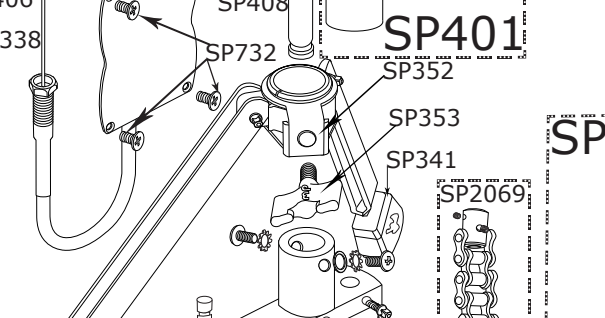

# 9502LB Cable/Remote Hi-Hat

Part Number	Description
DWSMMGM	V CLAMP MEMORY LOCK
DWSMMG1	MEGA CLAMP
DWSMMG-2	MEGA CLAMP V RATCHET W/1"X12" TUBE
DWSP028	1/4-20X9/16" DRUM KEY SCREW (4 PACK)
DWSM029	3/8" DRUM KEY SCREW (4 PACK)
DWSP50TS	FOOTBOARD TOE STOP FOR ALL PEDALS
DWSP074	DRUM KEY SCREW 1/4-20 X 9/16" W/ COLLAR
DWSP338	REPLACEMENT STEEL CABLE
DWSP341	RUBBER FOOT
DWSP344	ADJUSTMENT NUT
DWSP347	THREADED BUSHING FOR
DWSP352	CLAMP FOR LEG ASSEMBLY
DWSP353	8MM DW WING SCREW
DWSP356	FELT WASHER
DWSP362	STANDARD 6" HH SPRING
DWSP370	RUBBER WASHER
DWSP374	HI HAT SPUR
DWSP381	METAL WASHER
DWSP385	PLASTIC STEP WASHER
DWSP390	CLUTCH BODY
DWSP391	CLUTCH NUT
DWSP393	LARGE, CLUTCH NUT
DWSP396	SPRING ROD W/SQ.CONNECTOR
DWSP398	STANDARD LB UPPER HI-HAT ROD, 10.5" LONG
DWSP401	TUBE
DWSP404	WASHER (CYMBAL FELT) X 4
DWSP406	CABLE CLAMP BLOCK
DWSP408	LOWER BUSHING
DWSP409	END CAP
DWSM505	DROP LOC HI-HAT CLUTCH - SMART PACK
DWSM505B	DROP-LOCK BLOCK W/ LEVER AND WING SCREW
DWSP701	BACK HEEL SCREW (2 PACK)
DWSP711	SET SCREW
DWSP732	SCREW
DWSP740	CLAMP NUT
DWSP759	LONG SCREW & WASHERS
DWSP920	ROUND KNURLED NUT
DWSP1072	HI HAT PLATE
DWSP1201	HEEL CASTING
DWSP1207	BEARING HINGE
DWSP2004	6MM HI-HAT CLUTCH DRUM KEY SCREW
DWSP2007	8M WING NUT FOR TILTER (4 PACK)
DWSP2008	WING NUT (4 PACK)
DWSP2014	FELT WASHER (4 PACK)
DWSP2023	9500 FTBD ASSY W/ PLATE, HEEL, HINGE
DWSP2047	HI HAT SEAT ASSY FOR 9500 W/O FELT/WASH
DWSP2028	WING SCREW, 6MM
DWSP2069	CHAIN, 9502/03 CABLE W/ LINK CONNECTOR
DSCP5502	REMOTE HI HAT BAG W/INSIDE CYMBAL POCKET
DWSP9000FO	9000 PEDAL FOOTBOARD ONLY

## OPTIONS

DWCPCA\_\_\*\*

PRECISION HH CABLE

\*\* REPLACE "\_\_\_" WITH SIZE:

"2", "4", "6", "8", "10"