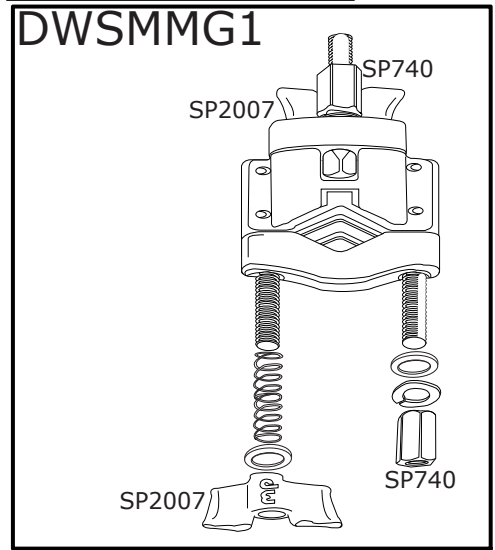

# 9502LB Cable/Remote Hi-Hat

# 9502LB Cable/Remote Hi-Hat

Part Number	Description
DWSMMGM	V CLAMP MEMORY LOCK
DWSMMG1	MEGA CLAMP
DWSMMG-2	MEGA CLAMP V RATCHET W/1"X12" TUBE
DWSP028	1/4-20X9/16" DRUM KEY SCREW (4 PACK)
DWSM029	3/8" DRUM KEY SCREW (4 PACK)
DWSP50TS	FOOTBOARD TOE STOP FOR ALL PEDALS
DWSP074	DRUM KEY SCREW 1/4-20 X 9/16" W/ COLLAR
DWSP338	REPLACEMENT STEEL CABLE
DWSP341	RUBBER FOOT
DWSP344	ADJUSTMENT NUT
DWSP347	THREADED BUSHING FOR
DWSP352	CLAMP FOR LEG ASSEMBLY
DWSP353	8MM DW WING SCREW
DWSP356	FELT WASHER
DWSP362	STANDARD 6" HH SPRING
DWSP370	RUBBER WASHER
DWSP374	HI HAT SPUR
DWSP381	METAL WASHER
DWSP385	PLASTIC STEP WASHER
DWSP390	CLUTCH BODY
DWSP391	CLUTCH NUT
DWSP393	LARGE, CLUTCH NUT
DWSP396	SPRING ROD W/SQ.CONNECTOR
DWSP398	STANDARD LB UPPER HI-HAT ROD, 10.5" LONG
DWSP401	TUBE
DWSP404	WASHER (CYMBAL FELT) X 4
DWSP406	CABLE CLAMP BLOCK
DWSP408	LOWER BUSHING
DWSP409	END CAP
DWSM505	DROP LOC HI-HAT CLUTCH - SMART PACK
DWSM505B	DROP-LOCK BLOCK W/ LEVER AND WING SCREW
DWSP701	BACK HEEL SCREW (2 PACK)
DWSP711	SET SCREW
DWSP732	SCREW
DWSP740	CLAMP NUT
DWSP759	LONG SCREW & WASHERS
DWSP920	ROUND KNURLED NUT
DWSP1072	HI HAT PLATE
DWSP1201	HEEL CASTING
DWSP1207	BEARING HINGE
DWSP2004	6MM HI-HAT CLUTCH DRUM KEY SCREW
DWSP2007	8M WING NUT FOR TILTER (4 PACK)
DWSP2008	WING NUT (4 PACK)
DWSP2014	FELT WASHER (4 PACK)
DWSP2023	9500 FTBD ASSY W/ PLATE, HEEL, HINGE
DWSP2047	HI HAT SEAT ASSY FOR 9500 W/O FELT/WASH
DWSP2028	WING SCREW, 6MM
DWSP2069	CHAIN, 9502/03 CABLE W/ LINK CONNECTOR
DSCP5502	REMOTE HI HAT BAG W/INSIDE CYMBAL POCKET
DWSP9000FO	9000 PEDAL FOOTBOARD ONLY

## OPTIONS

DWCPCA\_\_\*\*

PRECISION HH CABLE

\*\* REPLACE "\_\_\_" WITH SIZE:

"2", "4", "6", "8", "10"