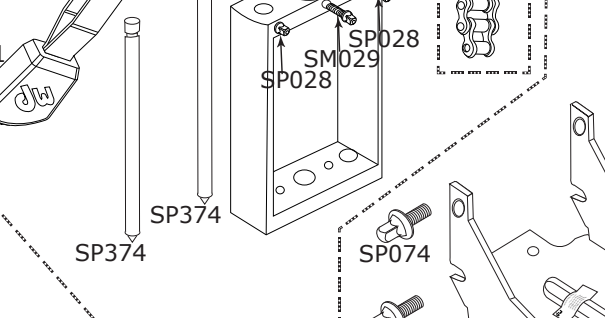

# 9502LB Cable/Remote Hi-Hat

# 9502LB Cable/Remote Hi-Hat

Part Number	Description
DWSMMGM	V CLAMP MEMORY LOCK
DWSMMG1	MEGA CLAMP
DWSMMG-2	MEGA CLAMP V RATCHET W/1"X12" TUBE
DWSP028	1/4-20X9/16" DRUM KEY SCREW (4 PACK)
DWSM029	3/8" DRUM KEY SCREW (4 PACK)
DWSP50TS	FOOTBOARD TOE STOP FOR ALL PEDALS
DWSP074	DRUM KEY SCREW 1/4-20 X 9/16" W/ COLLAR
DWSP338	REPLACEMENT STEEL CABLE
DWSP341	RUBBER FOOT
DWSP344	ADJUSTMENT NUT
DWSP347	THREADED BUSHING FOR
DWSP352	CLAMP FOR LEG ASSEMBLY
DWSP353	8MM DW WING SCREW
DWSP356	FELT WASHER
DWSP362	STANDARD 6" HH SPRING
DWSP370	RUBBER WASHER
DWSP374	HI HAT SPUR
DWSP381	METAL WASHER
DWSP385	PLASTIC STEP WASHER
DWSP390	CLUTCH BODY
DWSP391	CLUTCH NUT
DWSP393	LARGE, CLUTCH NUT
DWSP396	SPRING ROD W/SQ.CONNECTOR
DWSP398	STANDARD LB UPPER HI-HAT ROD, 10.5" LONG
DWSP401	TUBE
DWSP404	WASHER (CYMBAL FELT) X 4
DWSP406	CABLE CLAMP BLOCK
DWSP408	LOWER BUSHING
DWSP409	END CAP
DWSM505	DROP LOC HI-HAT CLUTCH - SMART PACK
DWSM505B	DROP-LOCK BLOCK W/ LEVER AND WING SCREW
DWSP701	BACK HEEL SCREW (2 PACK)
DWSP711	SET SCREW
DWSP732	SCREW
DWSP740	CLAMP NUT
DWSP759	LONG SCREW & WASHERS
DWSP920	ROUND KNURLED NUT
DWSP1072	HI HAT PLATE
DWSP1201	HEEL CASTING
DWSP1207	BEARING HINGE
DWSP2004	6MM HI-HAT CLUTCH DRUM KEY SCREW
DWSP2007	8M WING NUT FOR TILTER (4 PACK)
DWSP2008	WING NUT (4 PACK)
DWSP2014	FELT WASHER (4 PACK)
DWSP2023	9500 FTBD ASSY W/ PLATE, HEEL, HINGE
DWSP2047	HI HAT SEAT ASSY FOR 9500 W/O FELT/WASH
DWSP2028	WING SCREW, 6MM
DWSP2069	CHAIN, 9502/03 CABLE W/ LINK CONNECTOR
DSCP5502	REMOTE HI HAT BAG W/INSIDE CYMBAL POCKET
DWSP9000FO	9000 PEDAL FOOTBOARD ONLY

## OPTIONS

DWCPCA\_\_\*\*

PRECISION HH CABLE

\*\* REPLACE "\_\_\_" WITH SIZE:

"2", "4", "6", "8", "10"