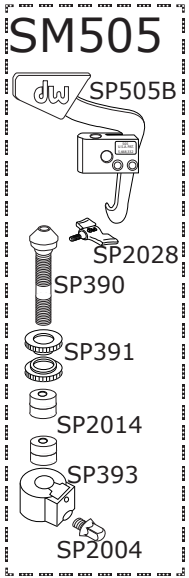

# 9502LB Cable/Remote Hi-Hat

# 9502LB Cable/Remote Hi-Hat

Part Number	Description
DWSMMGM	V CLAMP MEMORY LOCK
DWSMMG1	MEGA CLAMP
DWSMMG-2	MEGA CLAMP V RATCHET W/1"X12" TUBE
DWSP028	1/4-20X9/16" DRUM KEY SCREW (4 PACK)
DWSM029	3/8" DRUM KEY SCREW (4 PACK)
DWSP50TS	FOOTBOARD TOE STOP FOR ALL PEDALS
DWSP074	DRUM KEY SCREW 1/4-20 X 9/16" W/ COLLAR
DWSP338	REPLACEMENT STEEL CABLE
DWSP341	RUBBER FOOT
DWSP344	ADJUSTMENT NUT
DWSP347	THREADED BUSHING FOR
DWSP352	CLAMP FOR LEG ASSEMBLY
DWSP353	8MM DW WING SCREW
DWSP356	FELT WASHER
DWSP362	STANDARD 6" HH SPRING
DWSP370	RUBBER WASHER
DWSP374	HI HAT SPUR
DWSP381	METAL WASHER
DWSP385	PLASTIC STEP WASHER
DWSP390	CLUTCH BODY
DWSP391	CLUTCH NUT
DWSP393	LARGE, CLUTCH NUT
DWSP396	SPRING ROD W/SQ.CONNECTOR
DWSP398	STANDARD LB UPPER HI-HAT ROD, 10.5" LONG
DWSP401	TUBE
DWSP404	WASHER (CYMBAL FELT) X 4
DWSP406	CABLE CLAMP BLOCK
DWSP408	LOWER BUSHING
DWSP409	END CAP
DWSM505	DROP LOC HI-HAT CLUTCH - SMART PACK
DWSM505B	DROP-LOCK BLOCK W/ LEVER AND WING SCREW
DWSP701	BACK HEEL SCREW (2 PACK)
DWSP711	SET SCREW
DWSP732	SCREW
DWSP740	CLAMP NUT
DWSP759	LONG SCREW & WASHERS
DWSP920	ROUND KNURLED NUT
DWSP1072	HI HAT PLATE
DWSP1201	HEEL CASTING
DWSP1207	BEARING HINGE
DWSP2004	6MM HI-HAT CLUTCH DRUM KEY SCREW
DWSP2007	8M WING NUT FOR TILTER (4 PACK)
DWSP2008	WING NUT (4 PACK)
DWSP2014	FELT WASHER (4 PACK)
DWSP2023	9500 FTBD ASSY W/ PLATE, HEEL, HINGE
DWSP2047	HI HAT SEAT ASSY FOR 9500 W/O FELT/WASH
DWSP2028	WING SCREW, 6MM
DWSP2069	CHAIN, 9502/03 CABLE W/ LINK CONNECTOR
DSCP5502	REMOTE HI HAT BAG W/INSIDE CYMBAL POCKET
DWSP9000FO	9000 PEDAL FOOTBOARD ONLY

## OPTIONS

DWCPCA\_\_\*\*

PRECISION HH CABLE

\*\* REPLACE "\_\_\_" WITH SIZE:

"2", "4", "6", "8", "10"