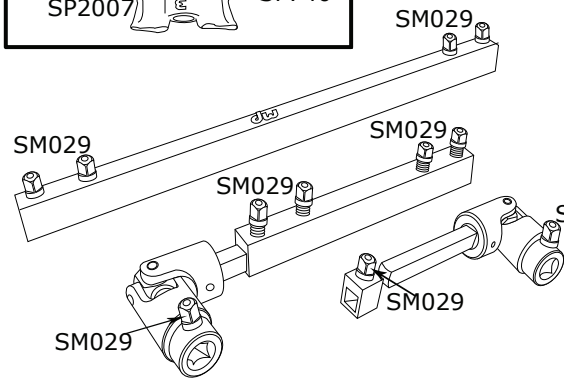

# 9550 Universal Remote Hi-Hat

Part Number	Description
DWSMMGM	MEMORY LOCK V FOR V CLAMPS
DWSMMG-1	MEGA CLAMP
DWSMMG-2	MEGA CLAMP V RATCHET W/1"X12" TUBE
DWSP028	1/4-20 X 9/16" DRUM KEY SCREW (4 PACK)
DWSM029	3/8" DRUM KEY SCREW (4 PACK)
DWSP031	PEDAL SPUR ONLY
DWSP037	SPRING ONLY
DWSP068H	TOE CLAMP W/MOUNTING HOLE FOR SCREW/NUT
DWSP075	SINGLE POST BASE CASTING
DWSP094	PLATE FOR 9002 AUXILIARY SIDE
DWSP098	MIDDLE SPROCKET
DWSP118	CLAMP NUT LOCKWASHER
DWSP213	7/8" OD PRECISION BEARING FOR SQUARE
DWSP214	7/8" OUTER BUSHING
DWSP351	BOTTOM TUBE W/ RECEIVER CASTING
DWSP356	FELT WASHER (HI HAT SEAT)
DWSP357	UPPER TUBE ASSEMBLY
DWSP358	21" LENGTH UPPER ROD WITH NUT
DWSP361	UPPER ROD NUT
DWSP362	6" HH SPRING
DWSP363	LOWER SPRING ROD
DWSM379	STANDARD HI HAT CLUTCH
DWSP381	METAL WASHER
DWSP390	CLUTCH BODY
DWSP391	CLUTCH NUT
DWSP393	LARGE CLUTCH NUT
DWSP709	SET SCREW
DWSP711	SET SCREW
DWSP728	WASHER
DWSP729	CLAMP SCREW
DWSP740	HEX NUT
DWSP741	8MM WASHER
DWSM803-2	STEEL DRUMKEY AND KEY AND CLIP HOLDER
DWSP988	HEX NUT
DWSP1201	HEEL CASTING
DWSP1203	TURBO SPROCKET W/SCREW
DWSP1204	DOUBLE CHAIN W/LINK
DWSP1206	DELTA II CHAIN CLIP & PIN
DWSM1207	BEARING HINGE
DWSP2004	6MM HI-HAT CLUTCH DRUM KEY SCREW
DWSP2007	8MM WING NUT
DWSP2008	WING NUT
DWSP2014	FELT WASHER (4 PACK)
DWSP2020	MEMORY LOCK
DWSP2028	6MM WING SCREW
DWSP2047	SEAT ASSEMBLY W/O FELT & WASHER
DWSP2081	MIDDLE CHAIN AND CONNECTOR
DWSP9000FO	9000 PEDAL FOOTBOARD ONLY