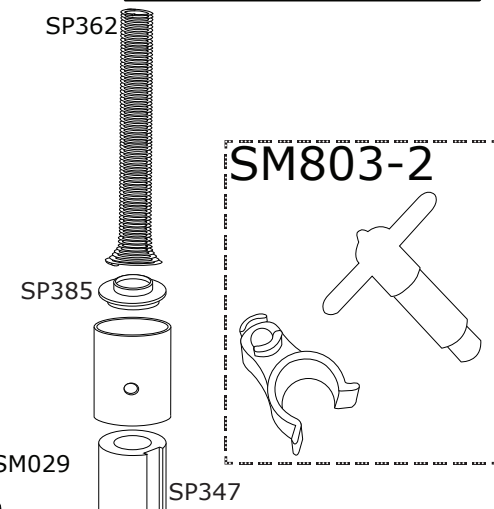

# 9550 Universal Remote Hi-Hat

Part Number	Description
DWSMMGM	MEMORY LOCK V FOR V CLAMPS
DWSMMG-1	MEGA CLAMP
DWSMMG-2	MEGA CLAMP V RATCHET W/1"X12" TUBE
DWSP028	1/4-20 X 9/16" DRUM KEY SCREW (4 PACK)
DWSM029	3/8" DRUM KEY SCREW (4 PACK)
DWSP031	PEDAL SPUR ONLY
DWSP037	SPRING ONLY
DWSP068H	TOE CLAMP W/MOUNTING HOLE FOR SCREW/NUT
DWSP075	SINGLE POST BASE CASTING
DWSP094	PLATE FOR 9002 AUXILIARY SIDE
DWSP098	MIDDLE SPROCKET
DWSP118	CLAMP NUT LOCKWASHER
DWSP213	7/8" OD PRECISION BEARING FOR SQUARE
DWSP214	7/8" OUTER BUSHING
DWSP351	BOTTOM TUBE W/ RECEIVER CASTING
DWSP356	FELT WASHER (HI HAT SEAT)
DWSP357	UPPER TUBE ASSEMBLY
DWSP358	21" LENGTH UPPER ROD WITH NUT
DWSP361	UPPER ROD NUT
DWSP362	6" HH SPRING
DWSP363	LOWER SPRING ROD
DWSM379	STANDARD HI HAT CLUTCH
DWSP381	METAL WASHER
DWSP390	CLUTCH BODY
DWSP391	CLUTCH NUT
DWSP393	LARGE CLUTCH NUT
DWSP709	SET SCREW
DWSP711	SET SCREW
DWSP728	WASHER
DWSP729	CLAMP SCREW
DWSP740	HEX NUT
DWSP741	8MM WASHER
DWSM803-2	STEEL DRUMKEY AND KEY AND CLIP HOLDER
DWSP988	HEX NUT
DWSP1201	HEEL CASTING
DWSP1203	TURBO SPROCKET W/SCREW
DWSP1204	DOUBLE CHAIN W/LINK
DWSP1206	DELTA II CHAIN CLIP & PIN
DWSM1207	BEARING HINGE
DWSP2004	6MM HI-HAT CLUTCH DRUM KEY SCREW
DWSP2007	8MM WING NUT
DWSP2008	WING NUT
DWSP2014	FELT WASHER (4 PACK)
DWSP2020	MEMORY LOCK
DWSP2028	6MM WING SCREW
DWSP2047	SEAT ASSEMBLY W/O FELT & WASHER
DWSP2081	MIDDLE CHAIN AND CONNECTOR
DWSP9000FO	9000 PEDAL FOOTBOARD ONLY