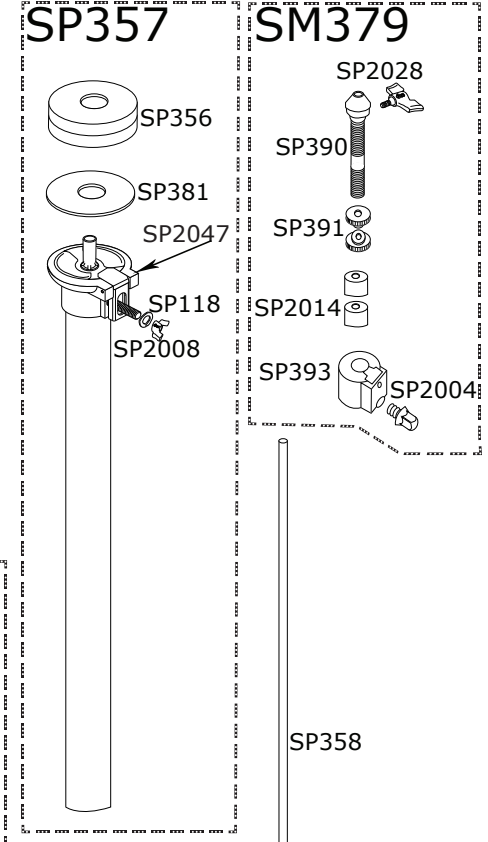

# 9550 Universal Remote Hi-Hat

# 9550 Universal Remote Hi-Hat

Part Number	Description
DWSMMGM	MEMORY LOCK V FOR V CLAMPS
DWSMMG-1	MEGA CLAMP
DWSMMG-2	MEGA CLAMP V RATCHET W/1"X12" TUBE
DWSP028	1/4-20 X 9/16" DRUM KEY SCREW (4 PACK)
DWSM029	3/8" DRUM KEY SCREW (4 PACK)
DWSP031	PEDAL SPUR ONLY
DWSP037	SPRING ONLY
DWSP068H	TOE CLAMP W/MOUNTING HOLE FOR SCREW/NUT
DWSP075	SINGLE POST BASE CASTING
DWSP094	PLATE FOR 9002 AUXILIARY SIDE
DWSP098	MIDDLE SPROCKET
DWSP118	CLAMP NUT LOCKWASHER
DWSP213	7/8" OD PRECISION BEARING FOR SQUARE
DWSP214	7/8" OUTER BUSHING
DWSP351	BOTTOM TUBE W/ RECEIVER CASTING
DWSP356	FELT WASHER (HI HAT SEAT)
DWSP357	UPPER TUBE ASSEMBLY
DWSP358	21" LENGTH UPPER ROD WITH NUT
DWSP361	UPPER ROD NUT
DWSP362	6" HH SPRING
DWSP363	LOWER SPRING ROD
DWSM379	STANDARD HI HAT CLUTCH
DWSP381	METAL WASHER
DWSP390	CLUTCH BODY
DWSP391	CLUTCH NUT
DWSP393	LARGE CLUTCH NUT
DWSP709	SET SCREW
DWSP711	SET SCREW
DWSP728	WASHER
DWSP729	CLAMP SCREW
DWSP740	HEX NUT
DWSP741	8MM WASHER
DWSM803-2	STEEL DRUMKEY AND KEY AND CLIP HOLDER
DWSP988	HEX NUT
DWSP1201	HEEL CASTING
DWSP1203	TURBO SPROCKET W/SCREW
DWSP1204	DOUBLE CHAIN W/LINK
DWSP1206	DELTA II CHAIN CLIP & PIN
DWSM1207	BEARING HINGE
DWSP2004	6MM HI-HAT CLUTCH DRUM KEY SCREW
DWSP2007	8MM WING NUT
DWSP2008	WING NUT
DWSP2014	FELT WASHER (4 PACK)
DWSP2020	MEMORY LOCK
DWSP2028	6MM WING SCREW
DWSP2047	SEAT ASSEMBLY W/O FELT & WASHER
DWSP2081	MIDDLE CHAIN AND CONNECTOR
DWSP9000FO	9000 PEDAL FOOTBOARD ONLY