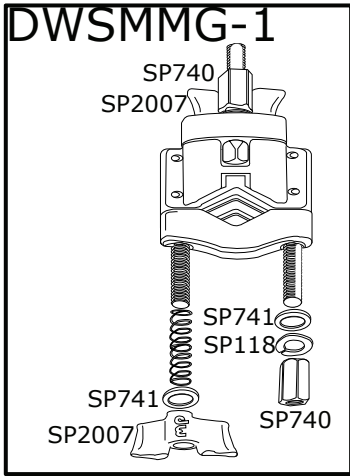

# 9550 Universal Remote Hi-Hat

Part Number	Description
DWSMMGM	MEMORY LOCK V FOR V CLAMPS
DWSMMG-1	MEGA CLAMP
DWSMMG-2	MEGA CLAMP V RATCHET W/1"X12" TUBE
DWSP028	1/4-20 X 9/16" DRUM KEY SCREW (4 PACK)
DWSM029	3/8" DRUM KEY SCREW (4 PACK)
DWSP031	PEDAL SPUR ONLY
DWSP037	SPRING ONLY
DWSP068H	TOE CLAMP W/MOUNTING HOLE FOR SCREW/NUT
DWSP075	SINGLE POST BASE CASTING
DWSP094	PLATE FOR 9002 AUXILIARY SIDE
DWSP098	MIDDLE SPROCKET
DWSP118	CLAMP NUT LOCKWASHER
DWSP213	7/8" OD PRECISION BEARING FOR SQUARE
DWSP214	7/8" OUTER BUSHING
DWSP351	BOTTOM TUBE W/ RECEIVER CASTING
DWSP356	FELT WASHER (HI HAT SEAT)
DWSP357	UPPER TUBE ASSEMBLY
DWSP358	21" LENGTH UPPER ROD WITH NUT
DWSP361	UPPER ROD NUT
DWSP362	6" HH SPRING
DWSP363	LOWER SPRING ROD
DWSM379	STANDARD HI HAT CLUTCH
DWSP381	METAL WASHER
DWSP390	CLUTCH BODY
DWSP391	CLUTCH NUT
DWSP393	LARGE CLUTCH NUT
DWSP709	SET SCREW
DWSP711	SET SCREW
DWSP728	WASHER
DWSP729	CLAMP SCREW
DWSP740	HEX NUT
DWSP741	8MM WASHER
DWSM803-2	STEEL DRUMKEY AND KEY AND CLIP HOLDER
DWSP988	HEX NUT
DWSP1201	HEEL CASTING
DWSP1203	TURBO SPROCKET W/SCREW
DWSP1204	DOUBLE CHAIN W/LINK
DWSP1206	DELTA II CHAIN CLIP & PIN
DWSM1207	BEARING HINGE
DWSP2004	6MM HI-HAT CLUTCH DRUM KEY SCREW
DWSP2007	8MM WING NUT
DWSP2008	WING NUT
DWSP2014	FELT WASHER (4 PACK)
DWSP2020	MEMORY LOCK
DWSP2028	6MM WING SCREW
DWSP2047	SEAT ASSEMBLY W/O FELT & WASHER
DWSP2081	MIDDLE CHAIN AND CONNECTOR
DWSP9000FO	9000 PEDAL FOOTBOARD ONLY