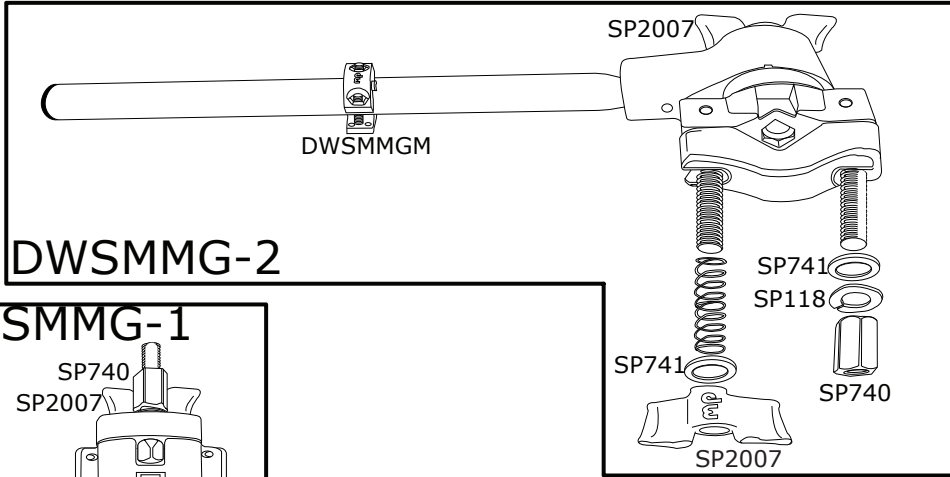

# 9550 Universal Remote Hi-Hat

Part Number	Description
DWSMMGM	MEMORY LOCK V FOR V CLAMPS
DWSMMG-1	MEGA CLAMP
DWSMMG-2	MEGA CLAMP V RATCHET W/1"X12" TUBE
DWSP028	1/4-20 X 9/16" DRUM KEY SCREW (4 PACK)
DWSM029	3/8" DRUM KEY SCREW (4 PACK)
DWSP031	PEDAL SPUR ONLY
DWSP037	SPRING ONLY
DWSP068H	TOE CLAMP W/MOUNTING HOLE FOR SCREW/NUT
DWSP075	SINGLE POST BASE CASTING
DWSP094	PLATE FOR 9002 AUXILIARY SIDE
DWSP098	MIDDLE SPROCKET
DWSP118	CLAMP NUT LOCKWASHER
DWSP213	7/8" OD PRECISION BEARING FOR SQUARE
DWSP214	7/8" OUTER BUSHING
DWSP351	BOTTOM TUBE W/ RECEIVER CASTING
DWSP356	FELT WASHER (HI HAT SEAT)
DWSP357	UPPER TUBE ASSEMBLY
DWSP358	21" LENGTH UPPER ROD WITH NUT
DWSP361	UPPER ROD NUT
DWSP362	6" HH SPRING
DWSP363	LOWER SPRING ROD
DWSM379	STANDARD HI HAT CLUTCH
DWSP381	METAL WASHER
DWSP390	CLUTCH BODY
DWSP391	CLUTCH NUT
DWSP393	LARGE CLUTCH NUT
DWSP709	SET SCREW
DWSP711	SET SCREW
DWSP728	WASHER
DWSP729	CLAMP SCREW
DWSP740	HEX NUT
DWSP741	8MM WASHER
DWSM803-2	STEEL DRUMKEY AND KEY AND CLIP HOLDER
DWSP988	HEX NUT
DWSP1201	HEEL CASTING
DWSP1203	TURBO SPROCKET W/SCREW
DWSP1204	DOUBLE CHAIN W/LINK
DWSP1206	DELTA II CHAIN CLIP & PIN
DWSM1207	BEARING HINGE
DWSP2004	6MM HI-HAT CLUTCH DRUM KEY SCREW
DWSP2007	8MM WING NUT
DWSP2008	WING NUT
DWSP2014	FELT WASHER (4 PACK)
DWSP2020	MEMORY LOCK
DWSP2028	6MM WING SCREW
DWSP2047	SEAT ASSEMBLY W/O FELT & WASHER
DWSP2081	MIDDLE CHAIN AND CONNECTOR
DWSP9000FO	9000 PEDAL FOOTBOARD ONLY