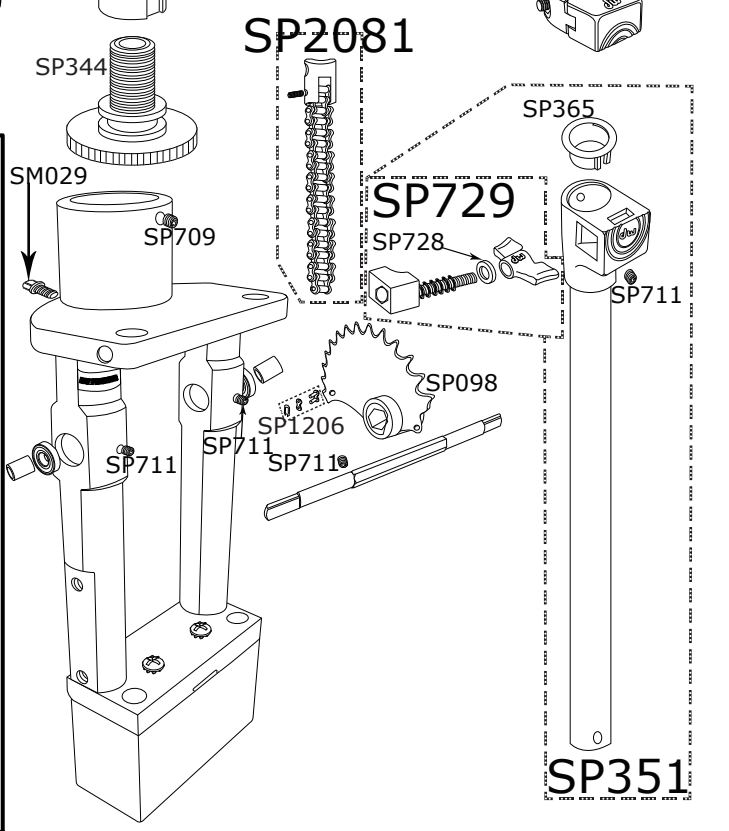

# 9550 Universal Remote Hi-Hat

Part Number	Description
DWSMMGM	MEMORY LOCK V FOR V CLAMPS
DWSMMG-1	MEGA CLAMP
DWSMMG-2	MEGA CLAMP V RATCHET W/1"X12" TUBE
DWSP028	1/4-20 X 9/16" DRUM KEY SCREW (4 PACK)
DWSM029	3/8" DRUM KEY SCREW (4 PACK)
DWSP031	PEDAL SPUR ONLY
DWSP037	SPRING ONLY
DWSP068H	TOE CLAMP W/MOUNTING HOLE FOR SCREW/NUT
DWSP075	SINGLE POST BASE CASTING
DWSP094	PLATE FOR 9002 AUXILIARY SIDE
DWSP098	MIDDLE SPROCKET
DWSP118	CLAMP NUT LOCKWASHER
DWSP213	7/8" OD PRECISION BEARING FOR SQUARE
DWSP214	7/8" OUTER BUSHING
DWSP351	BOTTOM TUBE W/ RECEIVER CASTING
DWSP356	FELT WASHER (HI HAT SEAT)
DWSP357	UPPER TUBE ASSEMBLY
DWSP358	21" LENGTH UPPER ROD WITH NUT
DWSP361	UPPER ROD NUT
DWSP362	6" HH SPRING
DWSP363	LOWER SPRING ROD
DWSM379	STANDARD HI HAT CLUTCH
DWSP381	METAL WASHER
DWSP390	CLUTCH BODY
DWSP391	CLUTCH NUT
DWSP393	LARGE CLUTCH NUT
DWSP709	SET SCREW
DWSP711	SET SCREW
DWSP728	WASHER
DWSP729	CLAMP SCREW
DWSP740	HEX NUT
DWSP741	8MM WASHER
DWSM803-2	STEEL DRUMKEY AND KEY AND CLIP HOLDER
DWSP988	HEX NUT
DWSP1201	HEEL CASTING
DWSP1203	TURBO SPROCKET W/SCREW
DWSP1204	DOUBLE CHAIN W/LINK
DWSP1206	DELTA II CHAIN CLIP & PIN
DWSM1207	BEARING HINGE
DWSP2004	6MM HI-HAT CLUTCH DRUM KEY SCREW
DWSP2007	8MM WING NUT
DWSP2008	WING NUT
DWSP2014	FELT WASHER (4 PACK)
DWSP2020	MEMORY LOCK
DWSP2028	6MM WING SCREW
DWSP2047	SEAT ASSEMBLY W/O FELT & WASHER
DWSP2081	MIDDLE CHAIN AND CONNECTOR
DWSP9000FO	9000 PEDAL FOOTBOARD ONLY