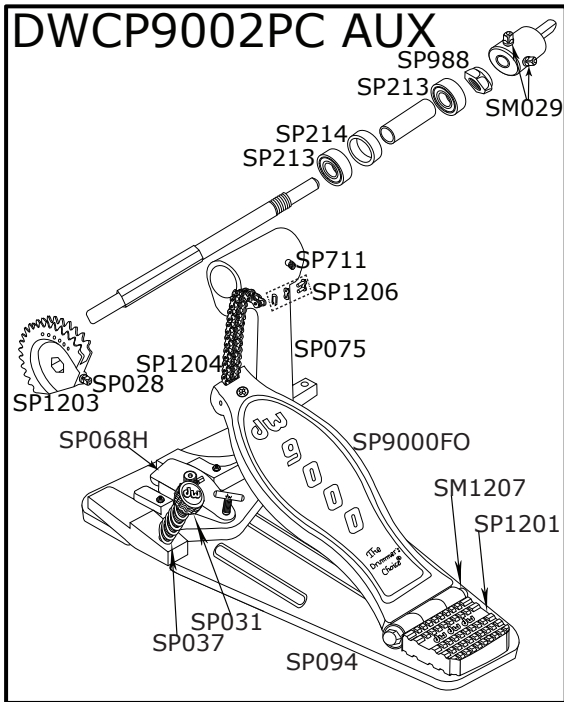

# 9550 Universal Remote Hi-Hat

# 9550 Universal Remote Hi-Hat

Part Number	Description
DWSMMGM	MEMORY LOCK V FOR V CLAMPS
DWSMMG-1	MEGA CLAMP
DWSMMG-2	MEGA CLAMP V RATCHET W/1"X12" TUBE
DWSP028	1/4-20 X 9/16" DRUM KEY SCREW (4 PACK)
DWSM029	3/8" DRUM KEY SCREW (4 PACK)
DWSP031	PEDAL SPUR ONLY
DWSP037	SPRING ONLY
DWSP068H	TOE CLAMP W/MOUNTING HOLE FOR SCREW/NUT
DWSP075	SINGLE POST BASE CASTING
DWSP094	PLATE FOR 9002 AUXILIARY SIDE
DWSP098	MIDDLE SPROCKET
DWSP118	CLAMP NUT LOCKWASHER
DWSP213	7/8" OD PRECISION BEARING FOR SQUARE
DWSP214	7/8" OUTER BUSHING
DWSP351	BOTTOM TUBE W/ RECEIVER CASTING
DWSP356	FELT WASHER (HI HAT SEAT)
DWSP357	UPPER TUBE ASSEMBLY
DWSP358	21" LENGTH UPPER ROD WITH NUT
DWSP361	UPPER ROD NUT
DWSP362	6" HH SPRING
DWSP363	LOWER SPRING ROD
DWSM379	STANDARD HI HAT CLUTCH
DWSP381	METAL WASHER
DWSP390	CLUTCH BODY
DWSP391	CLUTCH NUT
DWSP393	LARGE CLUTCH NUT
DWSP709	SET SCREW
DWSP711	SET SCREW
DWSP728	WASHER
DWSP729	CLAMP SCREW
DWSP740	HEX NUT
DWSP741	8MM WASHER
DWSM803-2	STEEL DRUMKEY AND KEY AND CLIP HOLDER
DWSP988	HEX NUT
DWSP1201	HEEL CASTING
DWSP1203	TURBO SPROCKET W/SCREW
DWSP1204	DOUBLE CHAIN W/LINK
DWSP1206	DELTA II CHAIN CLIP & PIN
DWSM1207	BEARING HINGE
DWSP2004	6MM HI-HAT CLUTCH DRUM KEY SCREW
DWSP2007	8MM WING NUT
DWSP2008	WING NUT
DWSP2014	FELT WASHER (4 PACK)
DWSP2020	MEMORY LOCK
DWSP2028	6MM WING SCREW
DWSP2047	SEAT ASSEMBLY W/O FELT & WASHER
DWSP2081	MIDDLE CHAIN AND CONNECTOR
DWSP9000FO	9000 PEDAL FOOTBOARD ONLY