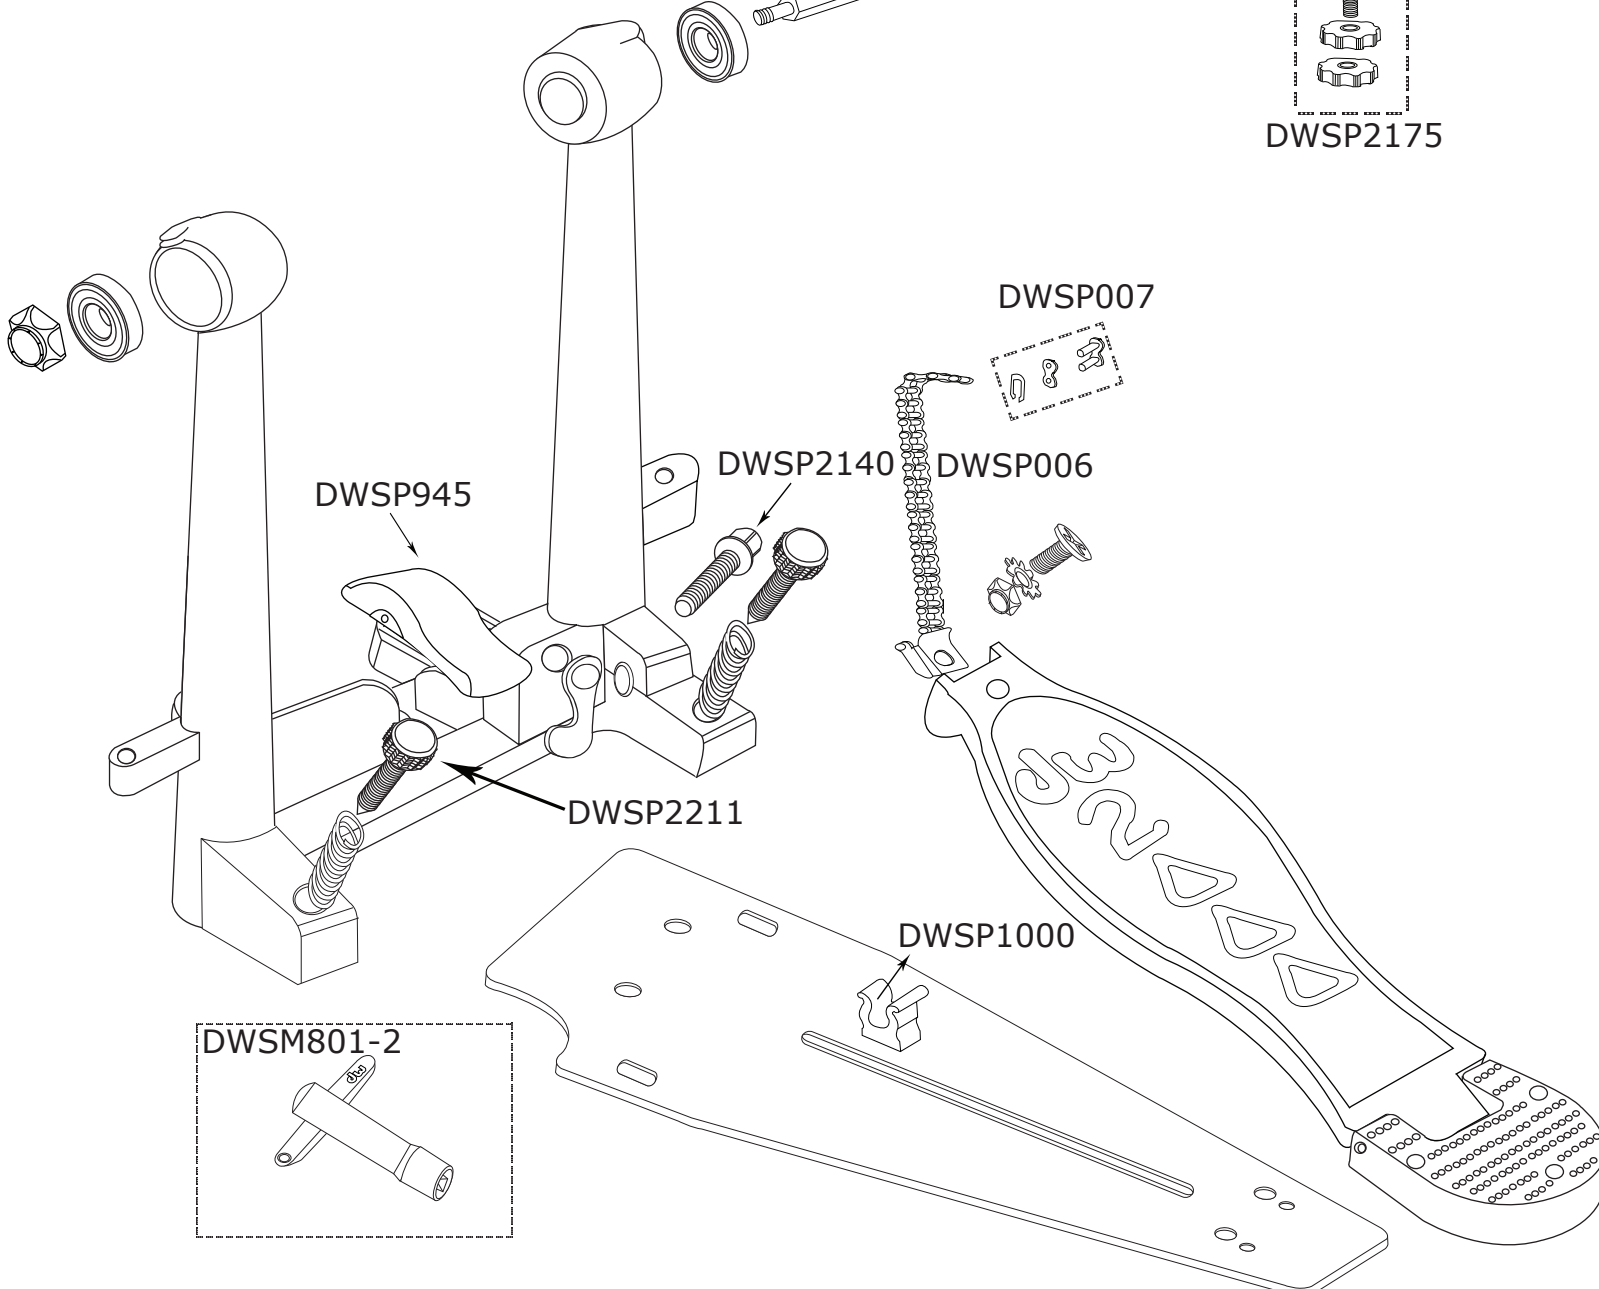

# 2000 DW Single Pedal

DWSM107

DWSP061

DWSP1208

DWSP017S

DWSP016

DWSM801-2

DWSP945

DWSP2211

DWSP2140

DWSP007

DWSP006

DWSP1000

# 2000 DW Single Pedal

Part Number	Description
DWSP006	CHAIN LINK CONNECTOR, SINGLE, & PIN
DWSP007	SINGLE CHAIN W/ LINK CONNECTOR
DWSP016	ROCKER HUB FOR PEDALS
DWSP017S	TURBO SCREW W/ SCREW HEAD
DWSP040A	ACCELERATOR SPROCKET SINGLE CHAIN
DWSP061	SQUARE NUT 1/4-20
DWSP945	TOE CLAMP FOR 2000 PEDAL
DWSP1000	PLASTIC MOLDED PEDAL KEY CLIP W/ SCREW
DWSP1208	DELTA-II RIGHT SIDE SQUARE STROKE ADJ.
DWSP1303	BEATER HUB W/ MEMORY LOCK COMPLETE BLACK
DWSP1303ML	BEATER HUB MEMORY LOCK W/ 8-32 SET SCREW
DWSP2175	SPRING ASSEMBLY FOR 2000 SERIES PEDAL
DWSP2140	TOE CLAMP SCREW
DWSP2211	6MM PEDAL SPUR FOR 2000/2002 PEDALS
DWSM801-2	STANDARD DW DRUM KEY 2 PK - CLAMSHELL
DWSM107	FLYWEIGHT BEATER - SMART PACK