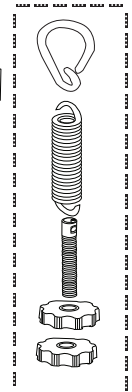

# 2000 DW Single Pedal

DWSM107

DWSP061

DWSP1208

DWSP017S

DWSP016

DWSM801-2

DWSP945

# 2000 DW Single Pedal

Part Number	Description
DWSP006	CHAIN LINK CONNECTOR, SINGLE, & PIN
DWSP007	SINGLE CHAIN W/ LINK CONNECTOR
DWSP016	ROCKER HUB FOR PEDALS
DWSP017S	TURBO SCREW W/ SCREW HEAD
DWSP040A	ACCELERATOR SPROCKET SINGLE CHAIN
DWSP061	SQUARE NUT 1/4-20
DWSP945	TOE CLAMP FOR 2000 PEDAL
DWSP1000	PLASTIC MOLDED PEDAL KEY CLIP W/ SCREW
DWSP1208	DELTA-II RIGHT SIDE SQUARE STROKE ADJ.
DWSP1303	BEATER HUB W/ MEMORY LOCK COMPLETE BLACK
DWSP1303ML	BEATER HUB MEMORY LOCK W/ 8-32 SET SCREW
DWSP2175	SPRING ASSEMBLY FOR 2000 SERIES PEDAL
DWSP2140	TOE CLAMP SCREW
DWSP2211	6MM PEDAL SPUR FOR 2000/2002 PEDALS
DWSM801-2	STANDARD DW DRUM KEY 2 PK - CLAMSHELL
DWSM107	FLYWEIGHT BEATER - SMART PACK