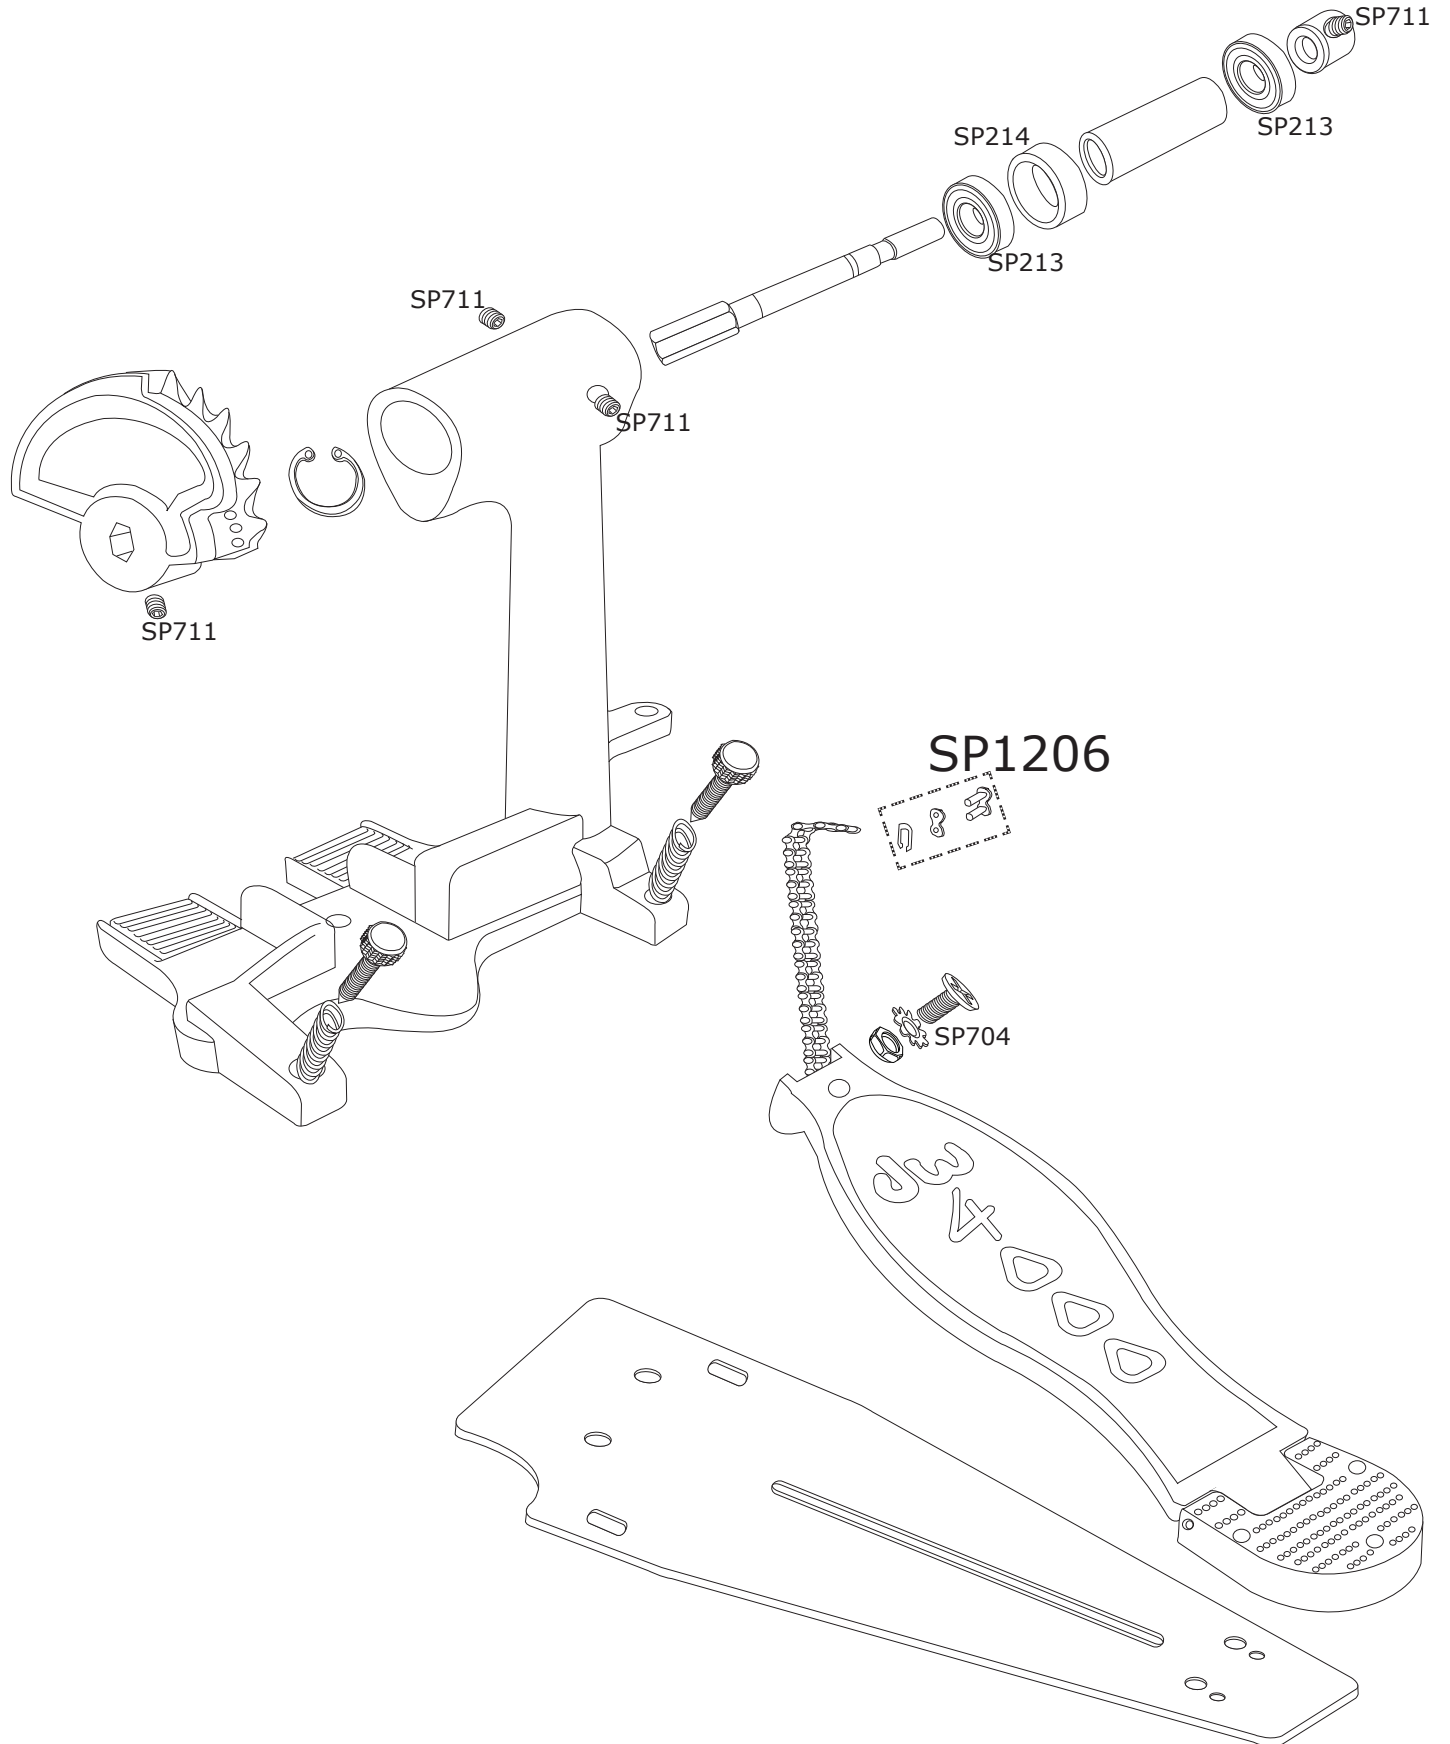

4002 DW Double Pedal Auxiliary

4002 DW Double Pedal Auxiliary

<u>Part Number</u>	<u>Description</u>
DWSP213	7/8" OD PRECISION BEARING
DWSP214	7/8" OUTER BUSHING
DWSP704	SCREW, U-CLIP, NUT
DWSP711	SET SCREW
DWSP1206	CHAIN CLIP AND PIN