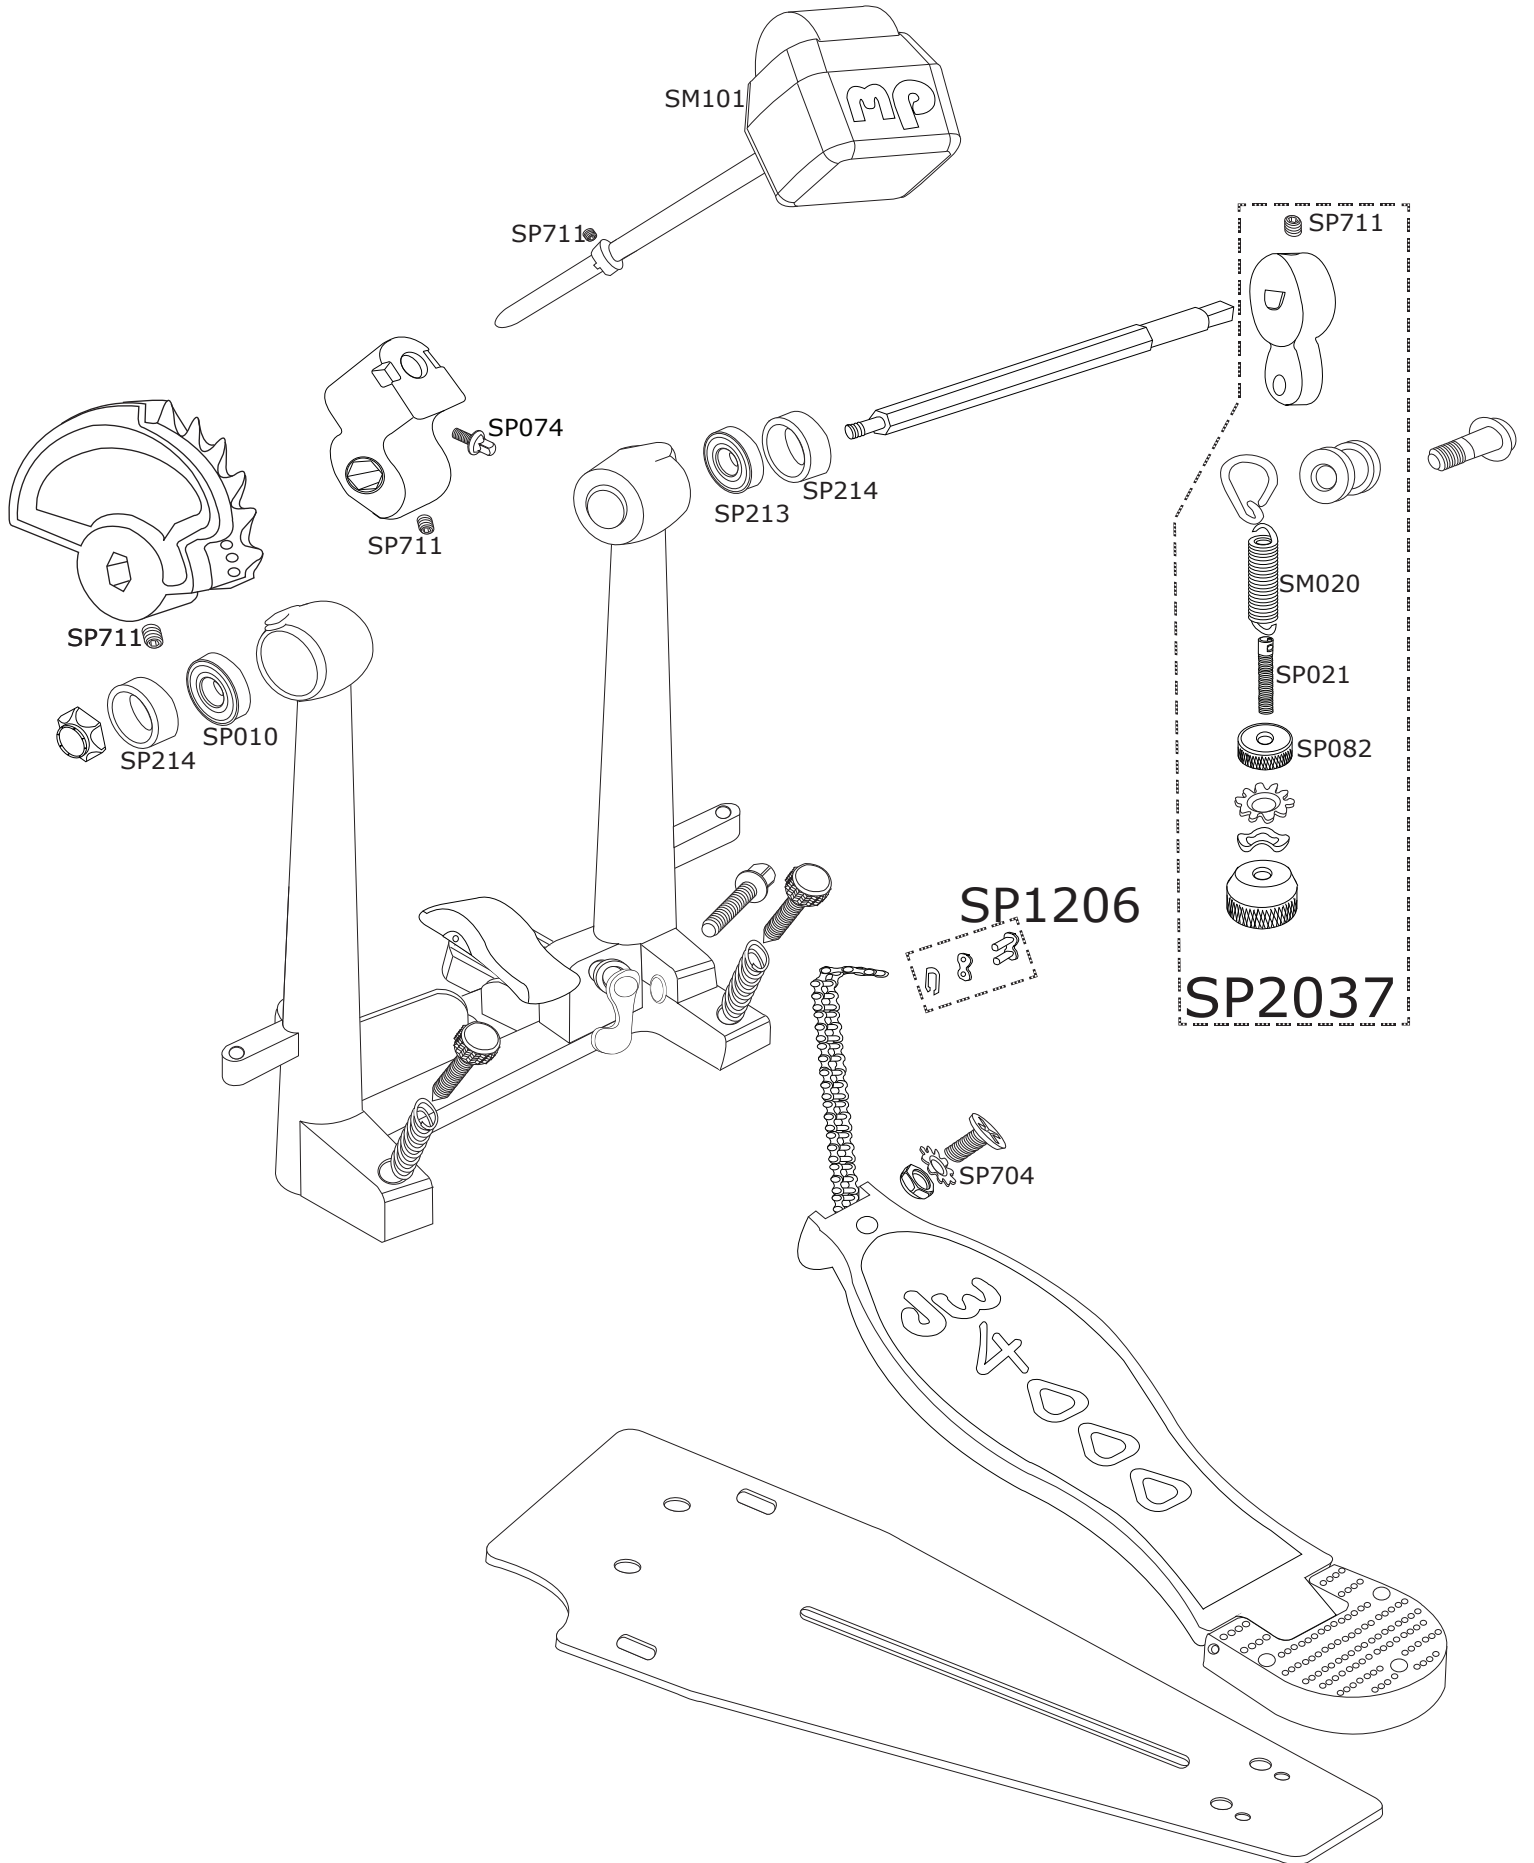

4000 DW Single Pedal

4000 DW Single Pedal

Part Number	Description
DWSP010	3/4" OD PRECISION BEARING
DWSM020	SPRING W/FELT INSERT
DWSP021	10-32 X 1.95 SPRING SCREW
DWSP074	DRUM KEY SCREW 1/4-20 X 9/16" W/ COLLAR
DWSP082	10-32 KNURLED STEP NUT
DWSM101	TWO WAY BEATER
DWSP213	7/8" OD PRECISION BEARING
DWSP214	7/8" OUTER BUSHING
DWSP704	SCREW, U-CLIP, NUT
DWSP711	SET SCREW
DWSP1206	CHAIN CLIP AND PIN
DWSP2037	COMPLETE SPRING/ROCKER ASS'Y