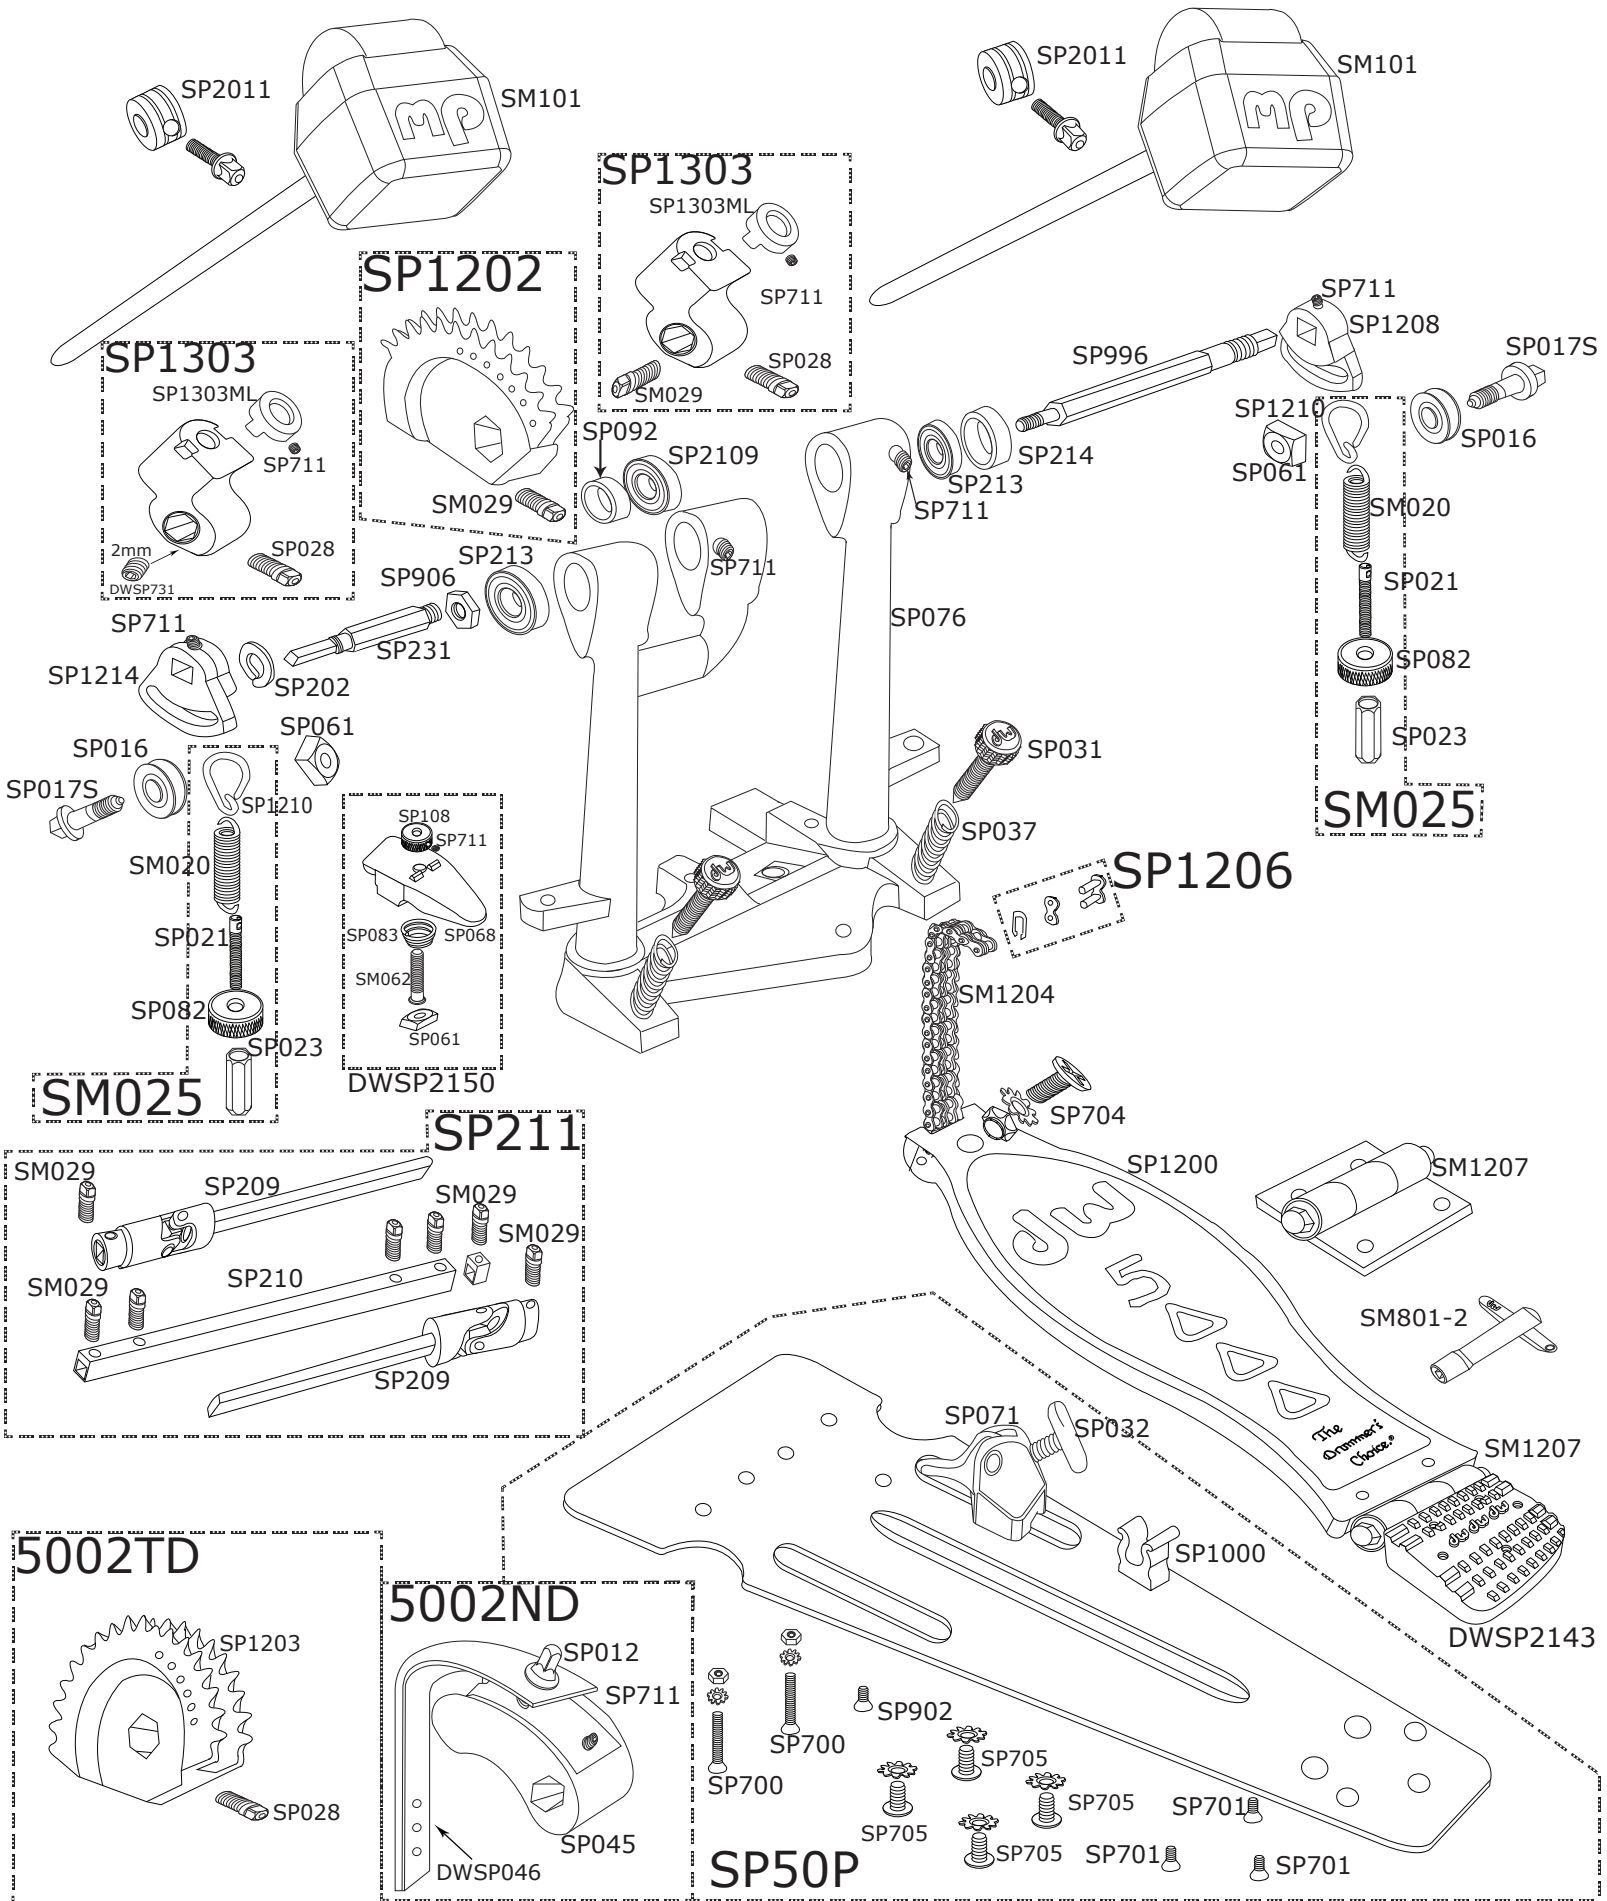

5002 DW Double Pedal Primary

5002 DW Double Pedal Primary

Part Number Description

DWSP010	3/4" OD PRECISION BEARING
DWSP012	SCREW W/ COLLAR FOR 9000 STRAP .472" LNG
DWSP016	ROCKER HUB
DWSP017S	TURBO SCREW W/ SQUARE HEAD
DWSP021	10-32 X 1.95 SPRING SCREW, 5K & 9K PEDAL
DWSP023	SPRING HEX LOCK NUT FOR #21 SPRING SCREW
DWSP025	STANDARD SPRING ASSEMBLY
DWSP028	1/4-20X9/16 INCH DRUM KEY SCREW (4 PACK)
DWSP029	3/8" DRUM KEY SCREW (4 PACK)
DWSP031	PEDAL SPUR ONLY, KNURLED, 5K/9K/BOA
DWSP032	WING SCREW, TOE CLAMP BLOCK 5/16-18 X 1"
DWSP037	SPRING ONLY FOR DWSP036 PEDAL SPUR
DWSP045	CAM CASTING FOR #046 NYLON STRAP
DWSP046	NYLON STRAP W/ TURBO SCREW
DWSP50P	PEDAL PLATE W/ DUAL ADJ. HOOP CLAMP
DWSP061	SQUARE NUT, 1/4-20 5000 TOE/9000 CAM/BOA
DWSP062	TOE CLAMP SCREW
DWSP068	TOE CLAMP W/ NO HOLE
DWSP071	5000 PEDAL TOE CLAMP BLOCK ASS'Y
DWSP076	BASE CASTING FOR 5012, 5002 PRIMARY
DWSP082	10-32 KNURLED STEP NUT FOR SPRING SCREW
DWSP083	SPRING FOR TOE CLAMP SCREW
DWSP092	BUSHING 3/4" FOR 5000 PEDALS, ONE BEVEL
DWSP101	TWO WAY BEATER - SMART PACK
DWSP108	KNURLED NUT (NO STEP) 1/4-20 (TOE CLAMP)
DWSP202	SNAP RING (200 OR 201 HEX SHAFT)
DWSP213	7/8" OD PRECISION BEARING FOR SQUARE
DWSP214	7/8" OUTER BUSHING FOR HEX SHAFT
DWSP231	LINKAGE HEX SHAFT FOR DWCP5002TDL3
DWSP700	SCREW, NUT & WASHERS BASE CASTNG 2 PACK
DWSP701	BACK HEEL SCREW (2 pack)
DWSP702	Front Heel Screw for Turbo plate 2 PACK
DWSP704	SCREW, U-CLIP, NUT FOR PEDAL CHAIN
DWSP707	HEX NUT FOR #231 HEX SHAFT
DWSP708	LOCK WASHER FOR #232 HEX SHAFT
DWSP709	SOC SCREW (#067 STROKE ADJ)
DWSP731	SCREW, 1/4-20, MOUNTING, 5000 BEATER HUB
DWSP801-2	DW STANDARD STEEL DRUM KEY
DWSP902	SCREW FOR BASEPLATE
DWSP906	HEX NUT FOR HEX SHAFT
DWSP996	HEX SHAFT,5002 SERIES DBL PEDAL, PRIMARY
DWSP1000	PLASTIC MOLDED PEDAL KEY CLIP W/ SCREW
DWSP1200	DELTA II FOOTBOARD
DWSP1202	DELTA II ACCELERATOR SPROCKET W/SCREW
DWSP1203	DELTA II TURBO SPROCKET W/SCREW
DWSP1204	CHAIN FOR 9000 PEDAL
DWSP1206	DELTA II CHAIN CLIP & PIN
DWSP1208	DELTA II RIGHT SIDE STROKE ADJUSTMENT
DWSP1210	DELTA II ROCKER
DWSP1214	+/- LEFT SQUARE STROKE ADJUSTMENT
DWSP1207	DELTA II HINGE
DWSP1303	BEATER HUB W/MEMORY LOCK COMPLETE, BLACK
DWSP2143	DELTA HEEL CASTING W/ SLOPE
DWSP2150	TOE CLAMP ASSEMBLY