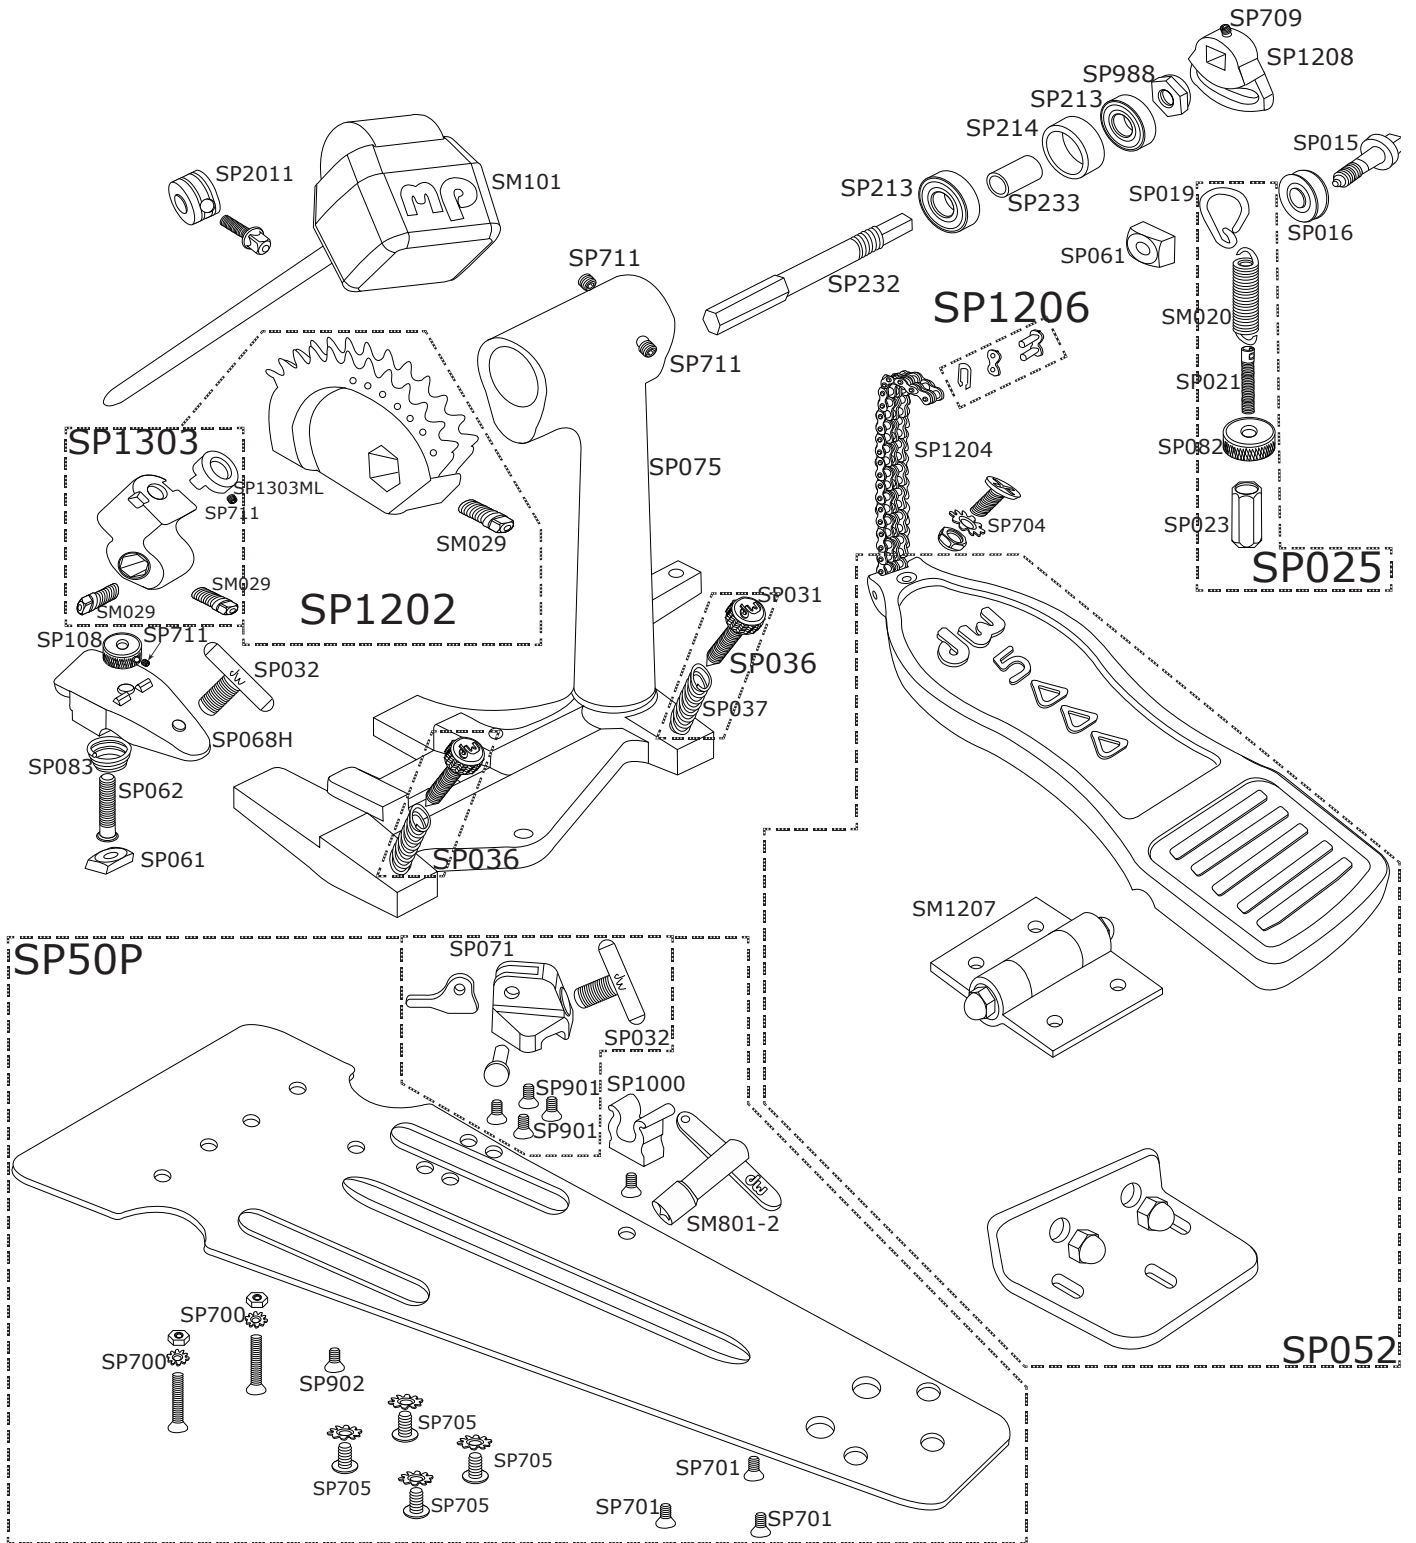

5002ADS DW Double Pedal Auxiliary

5002ADS DW Double Pedal Auxiliary

Part Number	Description
DWSP015	SQUARE HEAD SCREW FOR ROCKER HUB
DWSP016	ROCKER HUB
DWSP019	ROCKER TRIANGLE HOOK
DWSP020	SPRING W/FELT INSERT
DWSP021	10-32 X 1.95 SPRING SCREW
DWSP023	SPRING HEX LOCK NUT
DWSP025	STANDARD SPRING ASSEMBLY
DWSM029	3/8" DRUM KEY SCREW (4 PACK)
DWSP031	PEDAL SPUR
DWSP032	5/16-18 X 1" WING SCREW, TOE CLAMP BLOCK
DWSP036	PEDAL SPUR W/ 037 SPRING
DWSP037	SPRING
DWSP50P	PEDAL PLATE WITH DUAL ADJ. HOOP CLAMP
DWSP052	COMPLET SOLID FTBD ASSY W/ BRKT & HINGE
DWSP061	SQUARE NUT
DWSP062	TOE CLAMP SCREW
DWSP068H	TOE CLAMP W/MOUNTING HOLE FOR SCREW/NUT
DWSP071	TOE CLAMP BLOCK ASSEMBLY
DWSP075	SINGLE POST BASE CASTING
DWSP082	10-32 KNURLED STEP NUT
DWSP083	SPRING
DWSM101	TWO WAY BEATER (SMART PACK)
DWSP108	1/4-20 KNURLED NUT
DWSP213	7/8" BEARING
DWSP214	7/8" OUTER BUSHING FOR HEX SHAFT
DWSP232	HEX SHAFT
DWSP233	INNER BUSHING
DWSP700	SCREW, NUT & WASHERS BASE CASTNG 2 PACK
DWSP701	BACK HEEL SCREW (3 PACK)
DWSP704	SCREW, U-CLIP, NUT FOR PEDAL CHAIN
DWSP705	SCREWS WITH WASHER FOR HINGE (4 PACK)
DWSP709	SET SCREW
DWSP711	SET SCREW
DWSM801-2	STANDARD DW DRUM KEY 2 PK - CLAMSHELL
DWSP902	SCREW
DWSP988	HEX NUT
DWSP1000	PLASTIC PEDAL KEY CLIP WITH SCREW
DWSP1202	ACCELERATOR SPROCKET WITH SCREW
DWSP1204	DOUBLE CHAIN WITH LINK
DWSP1206	CHAIN CLIP AND PIN
DWSM1207	HINGE
DWSP1208	RIGHT SIDE SQUARE STROKE ADJ
DWSP1303	BEATER HUB WITH MEMORY LOCK
DWSP1303ML	BEATER HUB MEMORY LOCK W/SET SCREW
DWSP2011	BEATER WEIGHT