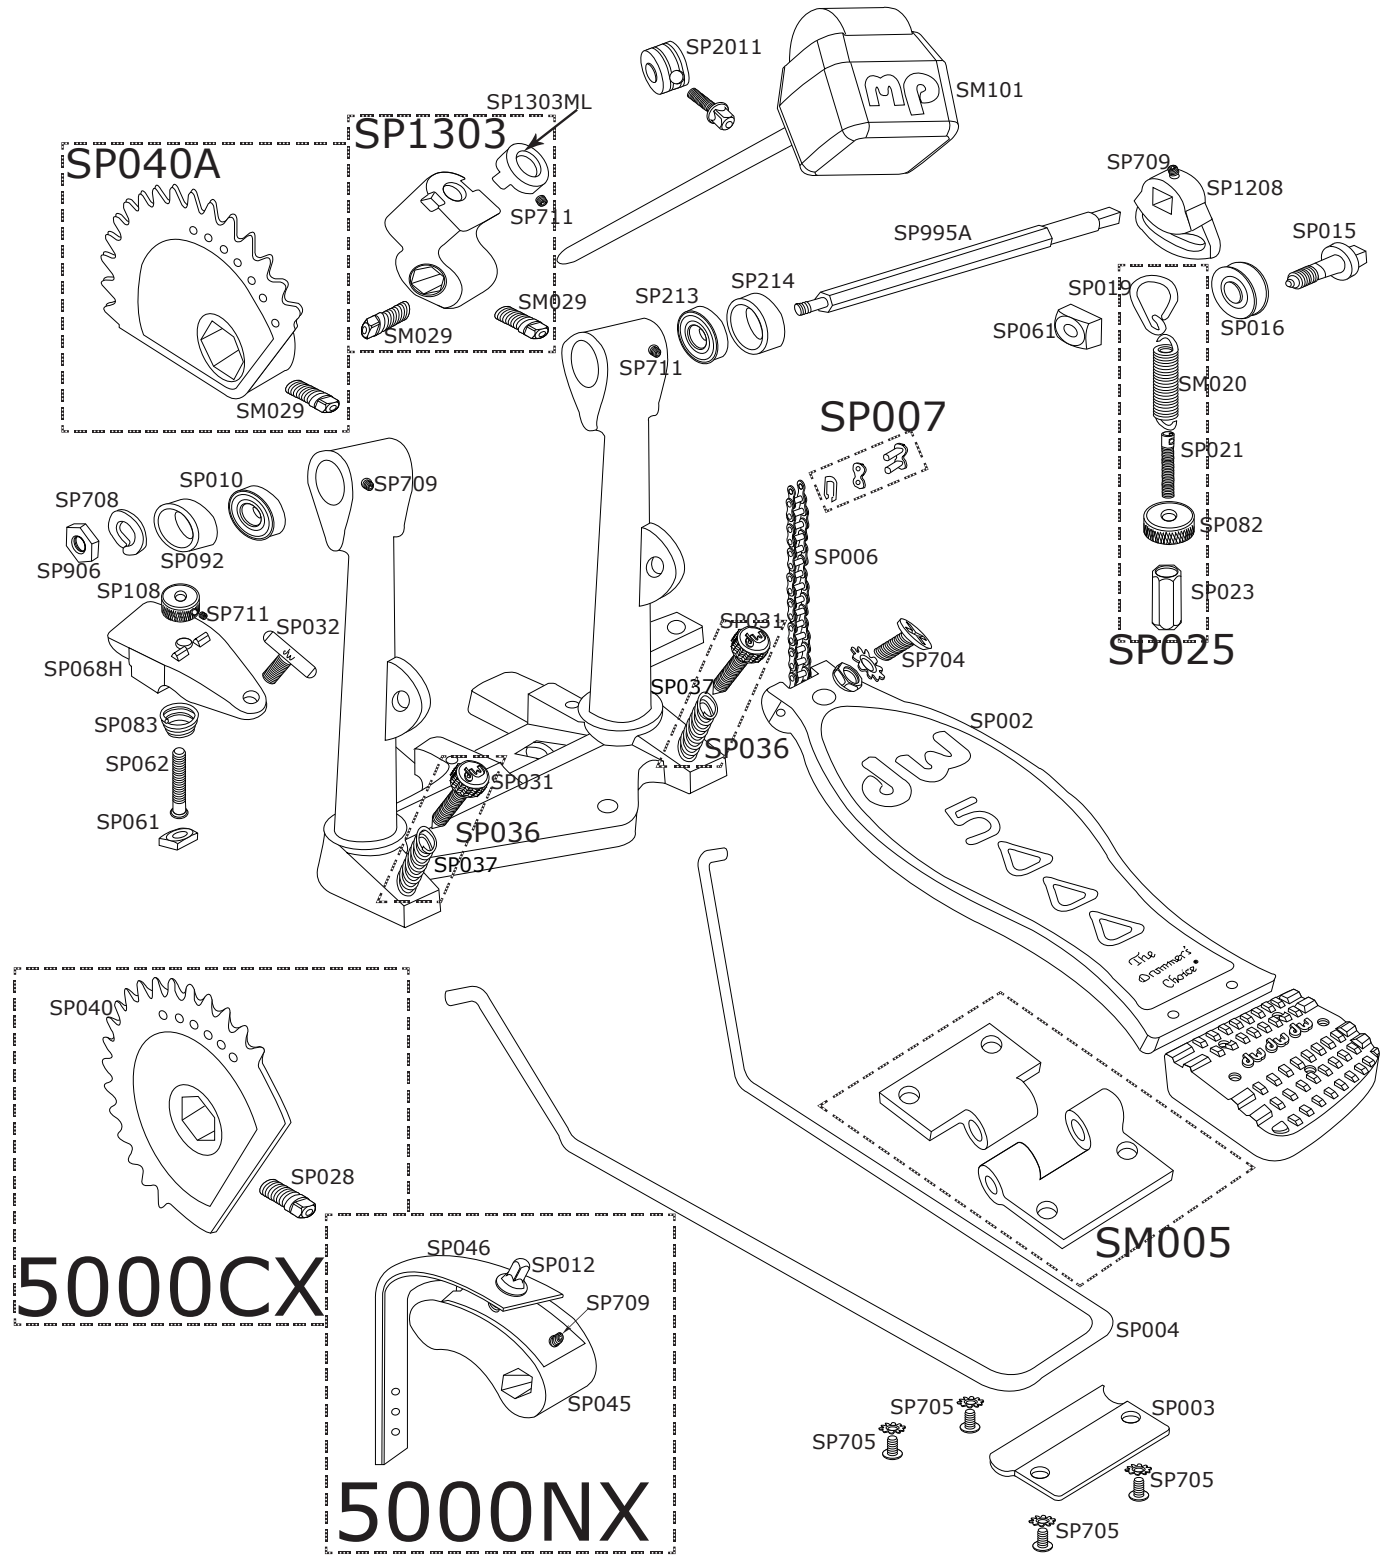

5000AX DW Single Pedal

5000CX

5000NX

5000AX DW Single Pedal

Part Number	Description
DWSP003	.168" HEEL CLIP
DWSP004	RADIUS ROD FOR X PEDAL
DWSP005	HEAVY DUTY HINGE
DWSP010	3/4" OD PRECISION BEARING
DWSP012	.472" SCREW W/ COLLAR
DWSP015	SQUARE HEAD SCREW FOR ROCKER HUB
DWSP016	ROCKER HUB
DWSP019	ROCKER TRIANGLE HOOK
DWSP020	SPRING WITH FELT INSERT
DWSP021	10-32 X 1.95 SPRING SCREW
DWSP023	SPRING HEX LOCK NUT
DWSP025	STANDARD SPRING ASSEMBLY
DWSP029	3/8" DRUM KEY SCREW (4 PACK)
DWSP031	PEDAL SPUR
DWSP032	5/16-18 X 1" WING SCREW
DWSP036	PEDAL SPUR W/ 037 SPRING
DWSP037	SPRING
DWSP046	NYLON STRAP W/ TURBO SCREW, PRE CUT
DWSP061	SQUARE NUT
DWSP062	TOE CLAMP SCREW
DWSP068H	TOE CLAMP W/MOUNTING HOLE
DWSP082	KNURLED STEP
DWSP083	SPRING
DWSP092	3/4" BUSHING
DWSP101	TWO WAY BEATER (SMART PACK)
DWSP108	1/4-20 KNURLED NUT
DWSP213	7/8" OD PRECISION BEARING FOR SQUARE
DWSP214	7/8" OUTER BUSHING
DWSP704	SCREW, WASHER, NUT FOR PEDAL CHAIN
DWSP705	SCREW & WASHER (4 PACK)
DWSP708	LOCK WASHER
DWSP709	SET SCREW
DWSP711	SET SCREW
DWSP906	HEX NUT
DWSP995A	HEX SHAFT WITH LOCK WASHER, NUT AND BEARING
DWSP1200	FOOTBOARD
DWSP007	CHAIN CLIP AND PIN
DWSP1208	DELTA-II RIGHT SIDE SQUARE STROKE ADJ
DWSP1303ML	BEATER HUB MEMORY LOCK W/SET SCREW
DWSP2011	BEATER WEIGHT