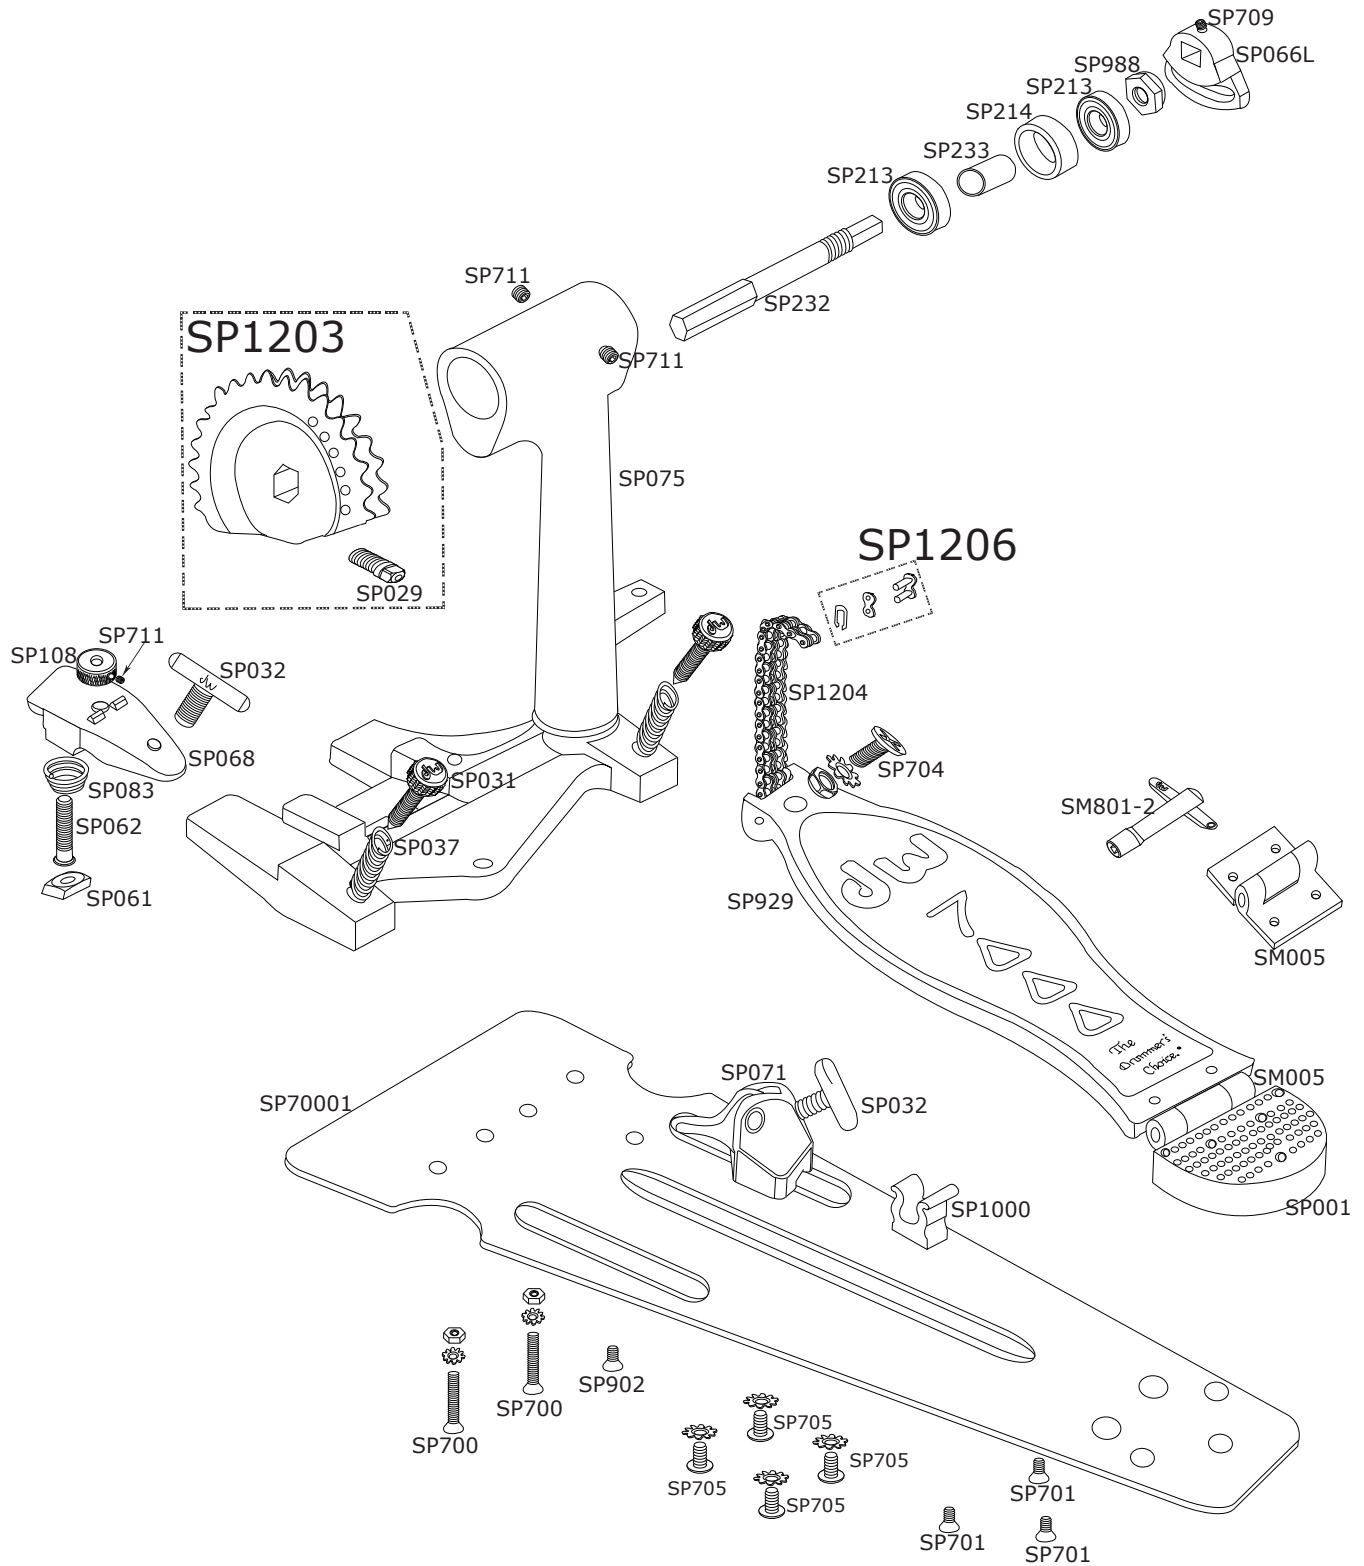

# 7002PT DW Double Pedal Auxiliary

# 7002PT DW Double Pedal Auxiliary

<b>Part Number</b>	<b>Description</b>
DWSP001	HEEL CASTING
DWSM005	HEAVY DUTY HINGE
DWSP029	1/4-20 X 3/8" DRUM KEY SCREW (4 PK.)
DWSP031	PEDAL SPUR
DWSP032	5/16-18 X 1" WING SCREW
DWSP037	SPRING
DWSP061	SQUARE NUT
DWSP062	TOE CLAMP SCREW
DWSP066L	STROKE ADJUSTMENT LEFT WITH SQUARE
DWSP068	TOE CLAMP
DWSP071	TOE CLAMP BLOCK ASSEMBLY
DWSP075	SINGLE POST BASE CASTING
DWSP083	SPRING
DWSP108	1/4-20 KNURLED NUT
DWSP213	7/8" BEARING
DWSP214	7/8" OUTER BUSHING FOR HEX SHAFT
DWSP232	HEX SHAFT
DWSP233	INNER BUSHING
DWSP700	SCREW, NUT AND WASHERS BASE CASTNG (2 PACK)
DWSP701	BACK HEEL SCREW (3 PACK)
DWSP704	SCREW, U-CLIP, NUT FOR PEDAL CHAIN
DWSP705	SCREWS WITH WASHER FOR HINGE (4 PACK)
DWSP709	SET SCREW
DWSP711	SET SCREW
DWSM801-2	STANDARD DW DRUM KEY 2 PK
DWSP902	SCREW
DWSP929	FOOTBOARD
DWSP988	HEX NUT
DWSP1000	PLASTIC PEDAL KEY CLIP WITH SCREW
DWSP1203	TURBO SPROCKET WITH SCREW
DWSP1204	DOUBLE CHAIN WITH LINK
DWSP1206	CHAIN CLIP AND PIN
DWSP70001	BLACK PEDAL PLATE