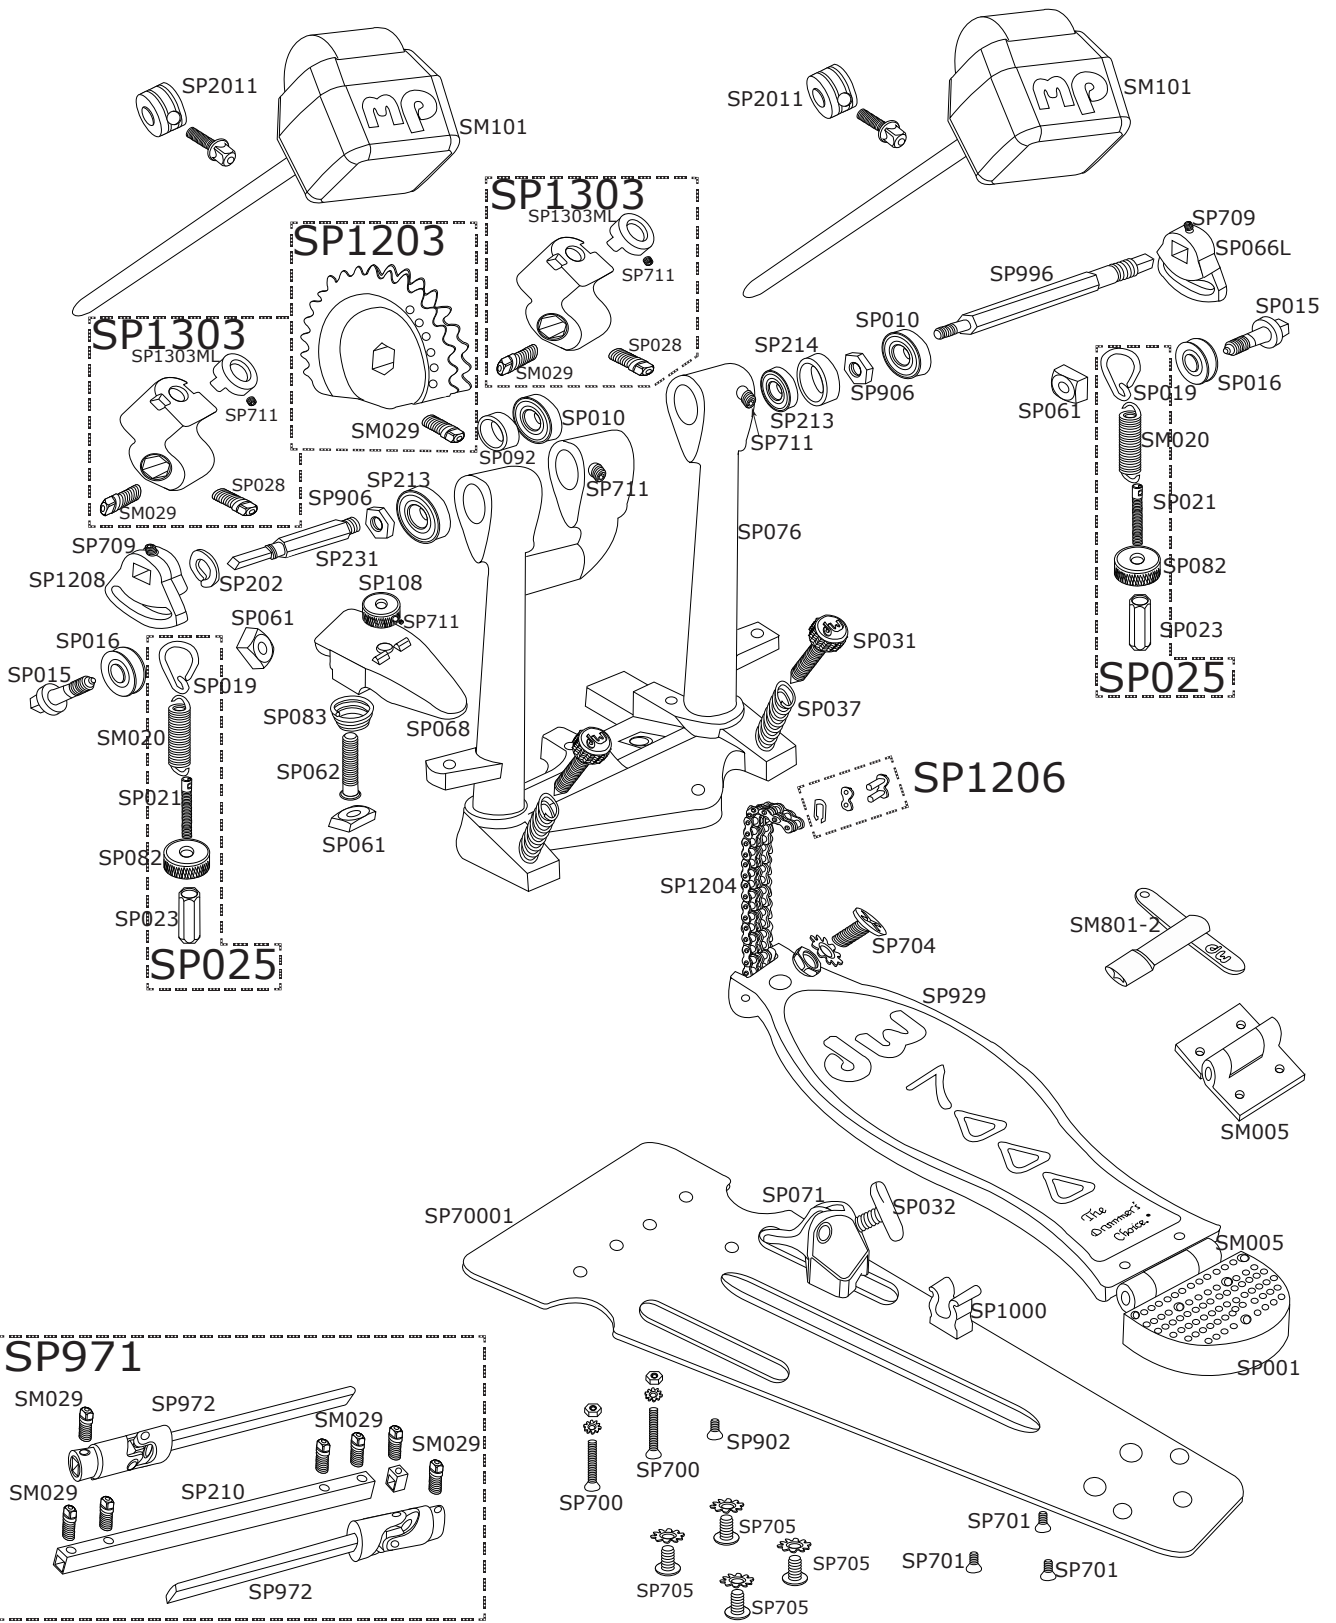

# 7002PT DW Double Pedal Primary

| <b>Part Number</b> | <b>Description</b>                          |
|--------------------|---|
| DWSP001            | MOON HEEL CASTING                           |
| DWSM005            | HEAVY DUTY HINGE                            |
| DWSP010            | 3/4" BEARING                                |
| DWSP015            | SQUARE HEAD SCREW FOR ROCKER HUB            |
| DWSP016            | ROCKER HUB                                  |
| DWSP019            | ROCKER TRIANGLE HOOK                        |
| DWSM020            | SPRING W/FELT INSERT                        |
| DWSP021            | 10-32 X 1.95 SPRING SCREW                   |
| DWSP023            | SPRING HEX LOCK NUT                         |
| DWSP025            | STANDARD SPRING ASSEMBLY                    |
| DWSP028            | 1/4-20 X 9/16" DRUM KEY SCREW (4 PACK)      |
| DWSM029            | 3/8" DRUM KEY SCREW (4 PACK)                |
| DWSP031            | PEDAL SPUR                                  |
| DWSP032            | 5/16-18 X 1" WING SCREW, TOE CLAMP BLOCK    |
| DWSP037            | SPRING                                      |
| DWSP061            | SQUARE NUT                                  |
| DWSP062            | TOE CLAMP SCREW                             |
| DWSP066L           | STROKE ADJUSTMENT LEFT WITH SQUARE          |
| DWSP068            | TOE CLAMP                                   |
| DWSP071            | TOE CLAMP BLOCK ASSEMBLY                    |
| DWSP076            | BASE CASTING                                |
| DWSP082            | 10-32 KNURLED STEP NUT                      |
| DWSP083            | SPRING                                      |
| DWSM101            | TWO WAY BEATER (SMART PACK)                 |
| DWSP108            | 1/4-20 KNURLED NUT                          |
| DWSP202            | SNAP RING                                   |
| DWSP210            | LINKAGE WITH DWSM029 SCREWS                 |
| DWSP213            | 7/8" BEARING                                |
| DWSP214            | 7/8" OUTER BUSHING                          |
| DWSP231            | LINKAGE HEX SHAFT                           |
| DWSP700            | SCREW, NUT AND WASHERS BASE CASTNG (2 PACK) |
| DWSP701            | BACK HEEL SCREW (2 PACK)                    |
| DWSP704            | SCREW, U-CLIP, NUT FOR PEDAL CHAIN          |
| DWSP705            | SCREWS WITH WASHER FOR HINGE (4 PACK)       |
| DWSP709            | SET SCREW                                   |
| DWSP711            | SET SCREW                                   |
| DWSM801-2          | DW STANDARD STEEL DRUM KEY                  |
| DWSP902            | SCREW                                       |
| DWSP906            | HEX NUT                                     |
| DWSP929            | FOOTBOARD                                   |
| DWSP996            | HEX SHAFT                                   |
| DWSP971            | COMPLETE LINKAGE ASSM.                      |
| DWSP972            | UNIVERSAL JOINT W/ SQUARE SOLID             |
| DWSP1000           | PLASTIC PEDAL KEY CLIP WITH SCREW           |
| DWSP1203           | TURBO SPROCKET WITH SCREW                   |
| DWSP1204           | CHAIN                                       |
| DWSP1206           | CHAIN CLIP & PIN                            |
| DWSP1208           | RIGHT SIDE SQUARE STROKE ADJ                |
| DWSP1303           | BEATER HUB WITH MEMORY LOCK                 |
| DWSP2011           | BEATER WEIGHT                               |
| DWSP70001          | BLACK PEDAL PLATE                           |
| DWSP1303ML         | BEATER HUB MEMORY LOCK<br>W/SCREW           |