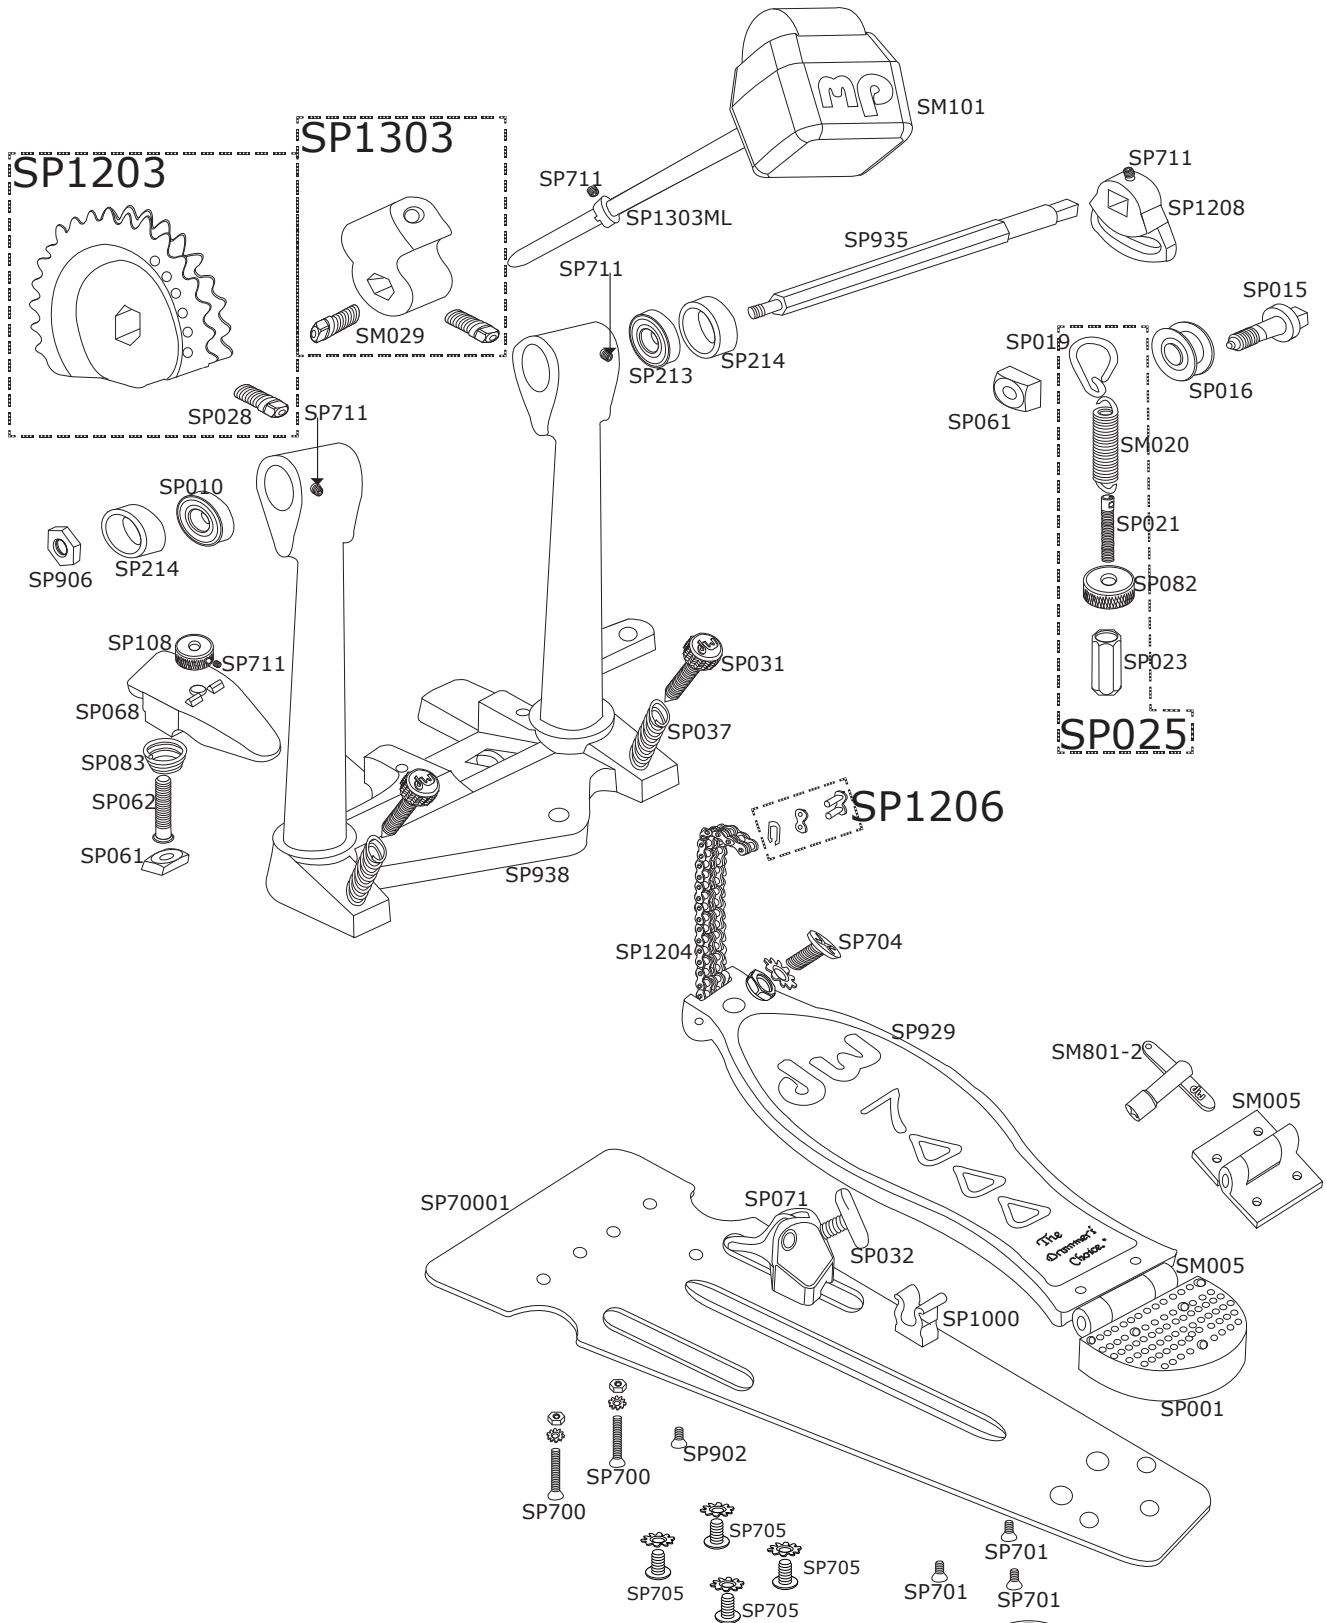

# 7000PT DW Single Pedal

# 7000PT DW Single Pedal

<b>Part Number</b>	<b>Description</b>
DWSP001	1/2 MOON HEEL CASTING
DWSM005	HEAVY DUTY HINGE
DWSP010	3/4" OD PRECISION BEARING
DWSP015	SQUARE HEAD SCREW FOR ROCKER HUB
DWSP016	ROCKER HUB
DWSP019	ROCKER TRIANGLE HOOK
DWSP021	10-32 X 1.95 SPRING SCREW
DWSM020	SPRING WITH FELT INSERT
DWSP023	SPRING HEX LOCK NUT
DWSP025	STANDARD SPRING ASSEMBLY
DWSP028	1/4-20 X 9/16" DRUM KEY SCREW (4 PACK)
DWSM029	3/8" DRUM KEY SCREW (4 PACK)
DWSP031	PEDAL SPUR
DWSP032	5/16-18 X 1" WING SCREW, TOE CLAMP BLOCK
DWSP037	SPRING
DWSP061	SQUARE NUT
DWSP062	TOE CLAMP SCREW
DWSP068	TOE CLAMP
DWSP071	TOE CLAMP BLOCK ASSEMBLY
DWSP082	KNURLED STEP
DWSP083	SPRING
DWSM101	TWO WAY BEATER (SMART PACK)
DWSP108	1/4-20 KNURLED NUT
DWSP213	7/8" OD PRECISION BEARING FOR SQUARE
DWSP214	7/8" OUTER BUSHING
DWSP700	SCREW, NUT AND WASHERS (2 PACK)
DWSP701	BACK HEEL SCREW (3 PACK)
DWSP704	SCREW, WASHER, NUT FOR PEDAL CHAIN
DWSP705	SCREWS FOR HINGE (4 PACK)
DWSP711	SET SCREW
DWSM801-2	DW STANDARD STEEL DRUM KEY
DWSP902	SCREW FOR BASEPLATE
DWSP906	HEX NUT
DWSP929	FOOTBOARD
DWSP935	CHROME HEX SHAFT
DWSP938	BASE CASTING
DWSP1000	PLASTIC KEY CLIP WITH SCREW
DWSP1203	TURBO SPROCKET WITH SCREW
DWSP1204	DOUBLE CHAIN WITH LINK
DWSP1206	CHAIN CLIP AND PIN
DWSP1208	RIGHT SIDE SQUARE STROKE ADJ
DWSP1303	BEATER HUB WITH MEMORY LOCK
DWSP1303ML	BEATER HUB MEMORY LOCK W/SET SCREW
DWSP70001	FOOTBOARD