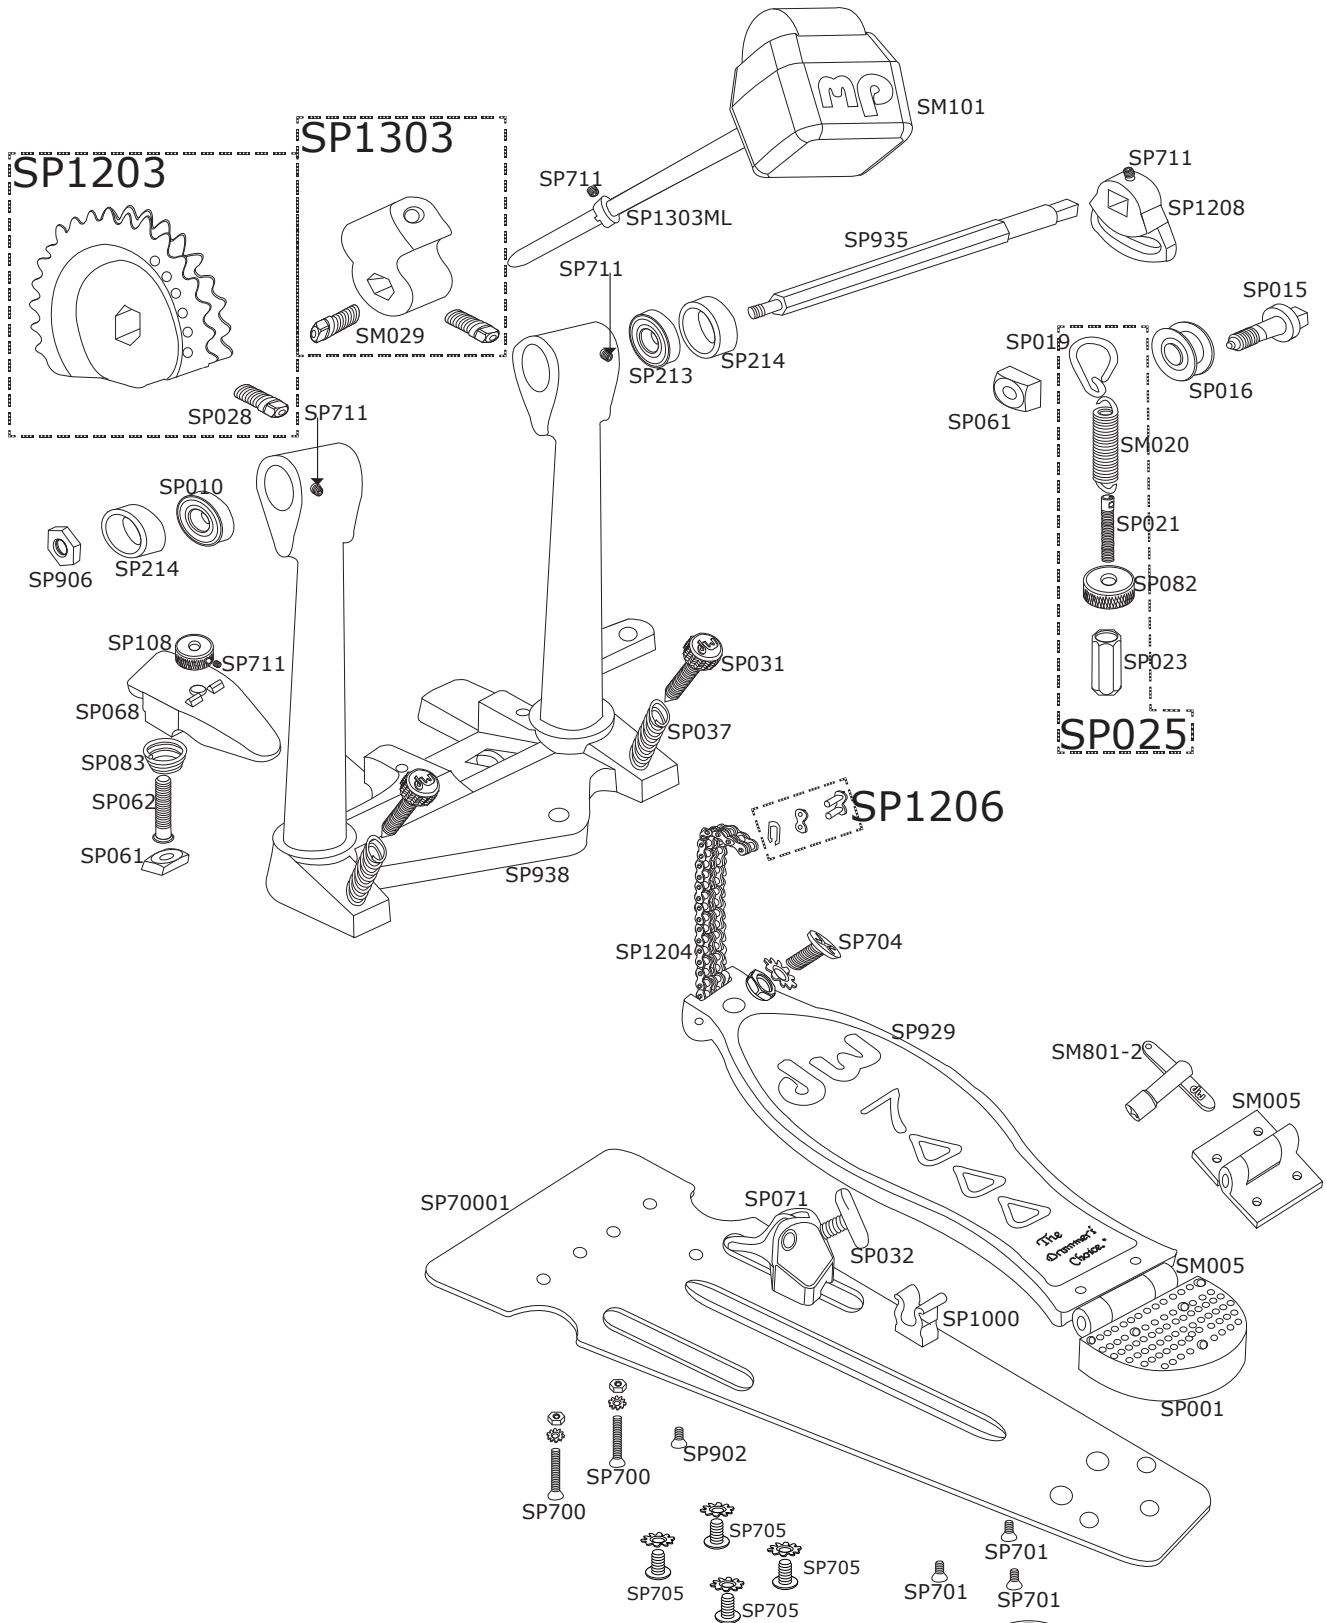

7000PT DW Single Pedal

7000PT DW Single Pedal

Part Number	Description
DWSP001	1/2 MOON HEEL CASTING
DWSM005	HEAVY DUTY HINGE
DWSP010	3/4" OD PRECISION BEARING
DWSP015	SQUARE HEAD SCREW FOR ROCKER HUB
DWSP016	ROCKER HUB
DWSP019	ROCKER TRIANGLE HOOK
DWSP021	10-32 X 1.95 SPRING SCREW
DWSM020	SPRING WITH FELT INSERT
DWSP023	SPRING HEX LOCK NUT
DWSP025	STANDARD SPRING ASSEMBLY
DWSP028	1/4-20 X 9/16" DRUM KEY SCREW (4 PACK)
DWSM029	3/8" DRUM KEY SCREW (4 PACK)
DWSP031	PEDAL SPUR
DWSP032	5/16-18 X 1" WING SCREW, TOE CLAMP BLOCK
DWSP037	SPRING
DWSP061	SQUARE NUT
DWSP062	TOE CLAMP SCREW
DWSP068	TOE CLAMP
DWSP071	TOE CLAMP BLOCK ASSEMBLY
DWSP082	KNURLED STEP
DWSP083	SPRING
DWSM101	TWO WAY BEATER (SMART PACK)
DWSP108	1/4-20 KNURLED NUT
DWSP213	7/8" OD PRECISION BEARING FOR SQUARE
DWSP214	7/8" OUTER BUSHING
DWSP700	SCREW, NUT AND WASHERS (2 PACK)
DWSP701	BACK HEEL SCREW (3 PACK)
DWSP704	SCREW, WASHER, NUT FOR PEDAL CHAIN
DWSP705	SCREWS FOR HINGE (4 PACK)
DWSP711	SET SCREW
DWSM801-2	DW STANDARD STEEL DRUM KEY
DWSP902	SCREW FOR BASEPLATE
DWSP906	HEX NUT
DWSP929	FOOTBOARD
DWSP935	CHROME HEX SHAFT
DWSP938	BASE CASTING
DWSP1000	PLASTIC KEY CLIP WITH SCREW
DWSP1203	TURBO SPROCKET WITH SCREW
DWSP1204	DOUBLE CHAIN WITH LINK
DWSP1206	CHAIN CLIP AND PIN
DWSP1208	RIGHT SIDE SQUARE STROKE ADJ
DWSP1303	BEATER HUB WITH MEMORY LOCK
DWSP1303ML	BEATER HUB MEMORY LOCK W/SET SCREW
DWSP70001	FOOTBOARD