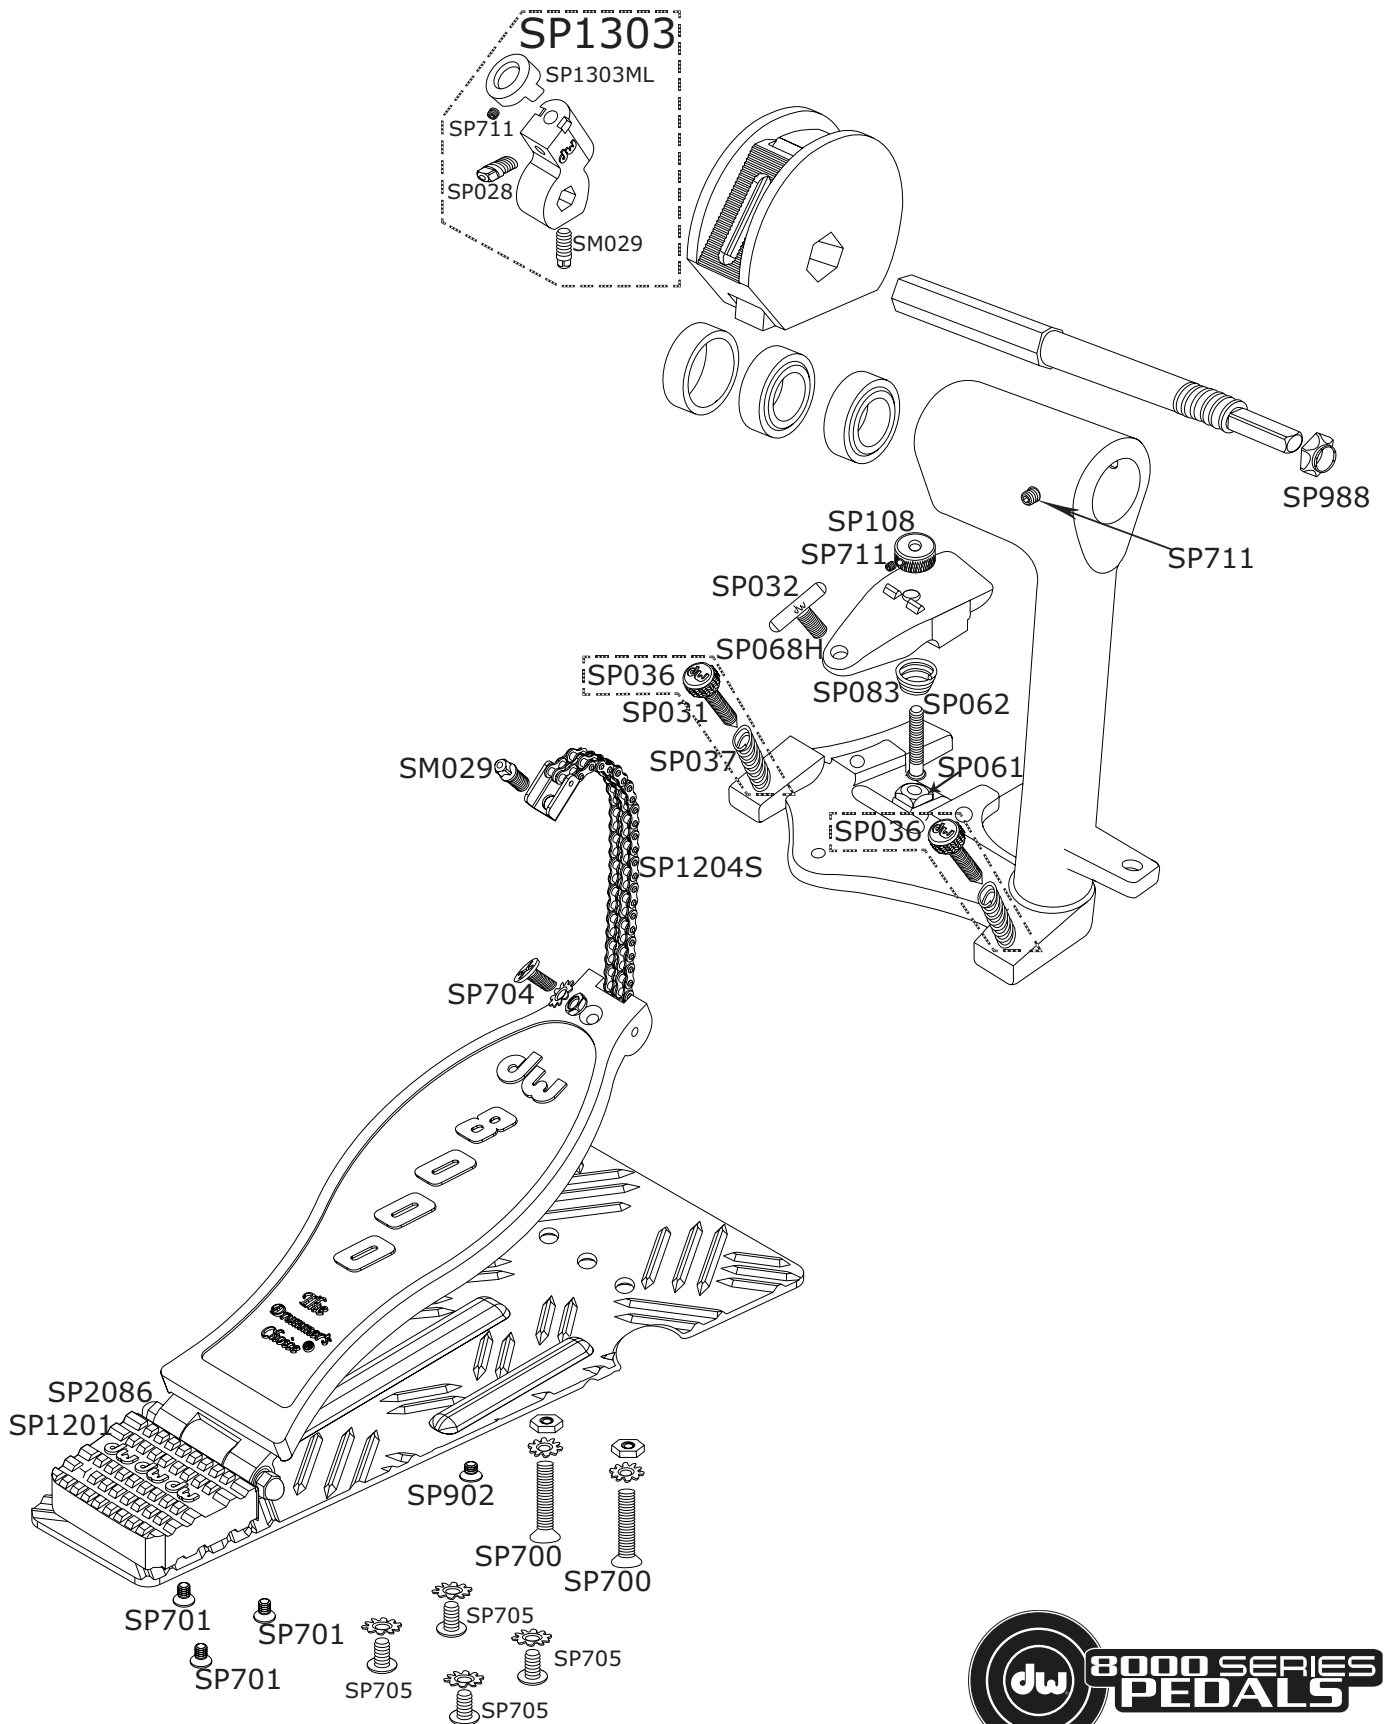

# 8002 DW Double Pedal Auxiliary

# 8002 DW Double Pedal Auxiliary

<b>Part Number</b>	<b>Description</b>
DWSP028	1/4-20X9/16" DRUM KEY SCREW (4 PACK)
DWSM029	3/8" DRUM KEY SCREW (4 PACK)
DWSP031	KNURLED PEDAL SPUR
DWSP032	WING SCREW, TOE CLAMP BLOCK
DWSP036	PEDAL SPUR W/ 037 SPRING
DWSP037	SPUR COMPRESSION SPRING
DWSP061	1/4-20 SQUARE NUT
DWSP062	TOE CLAMP SCREW
DWSP068H	TOE CLAMP W/MOUNTING HOLE FOR SCREW/NUT
DWSP083	TOE CLAMP SPRING
DWSP108	1/4-20 KNURLED STEP NUT
DWSP700	SCREW, NUT AND WASHERS (2 PACK)
DWSP701	BACK HEEL SCREW (3 PACK)
DWSP704	SCREW, NUT AND WASHER
DWSP705	SCREWS WITH WASHER FOR HINGE (4 PACK)
DWSP711	10-24 X 1/4" SET SCREW
DWSP902	SCREW FOR BASEPLATE
DWSP988	HEX NUT
DWSP1201	HEEL
DWSP1204S	CHAIN
DWSP1303	BEATER HUB W/MEMORY LOCK COMPLETE, BLACK
DWSP1303ML	BEATER HUB MEMORY LOCK W/8-32 SET SCREW
DWSP2086	BLACK HINGE FOR 8000 PDL AND HH