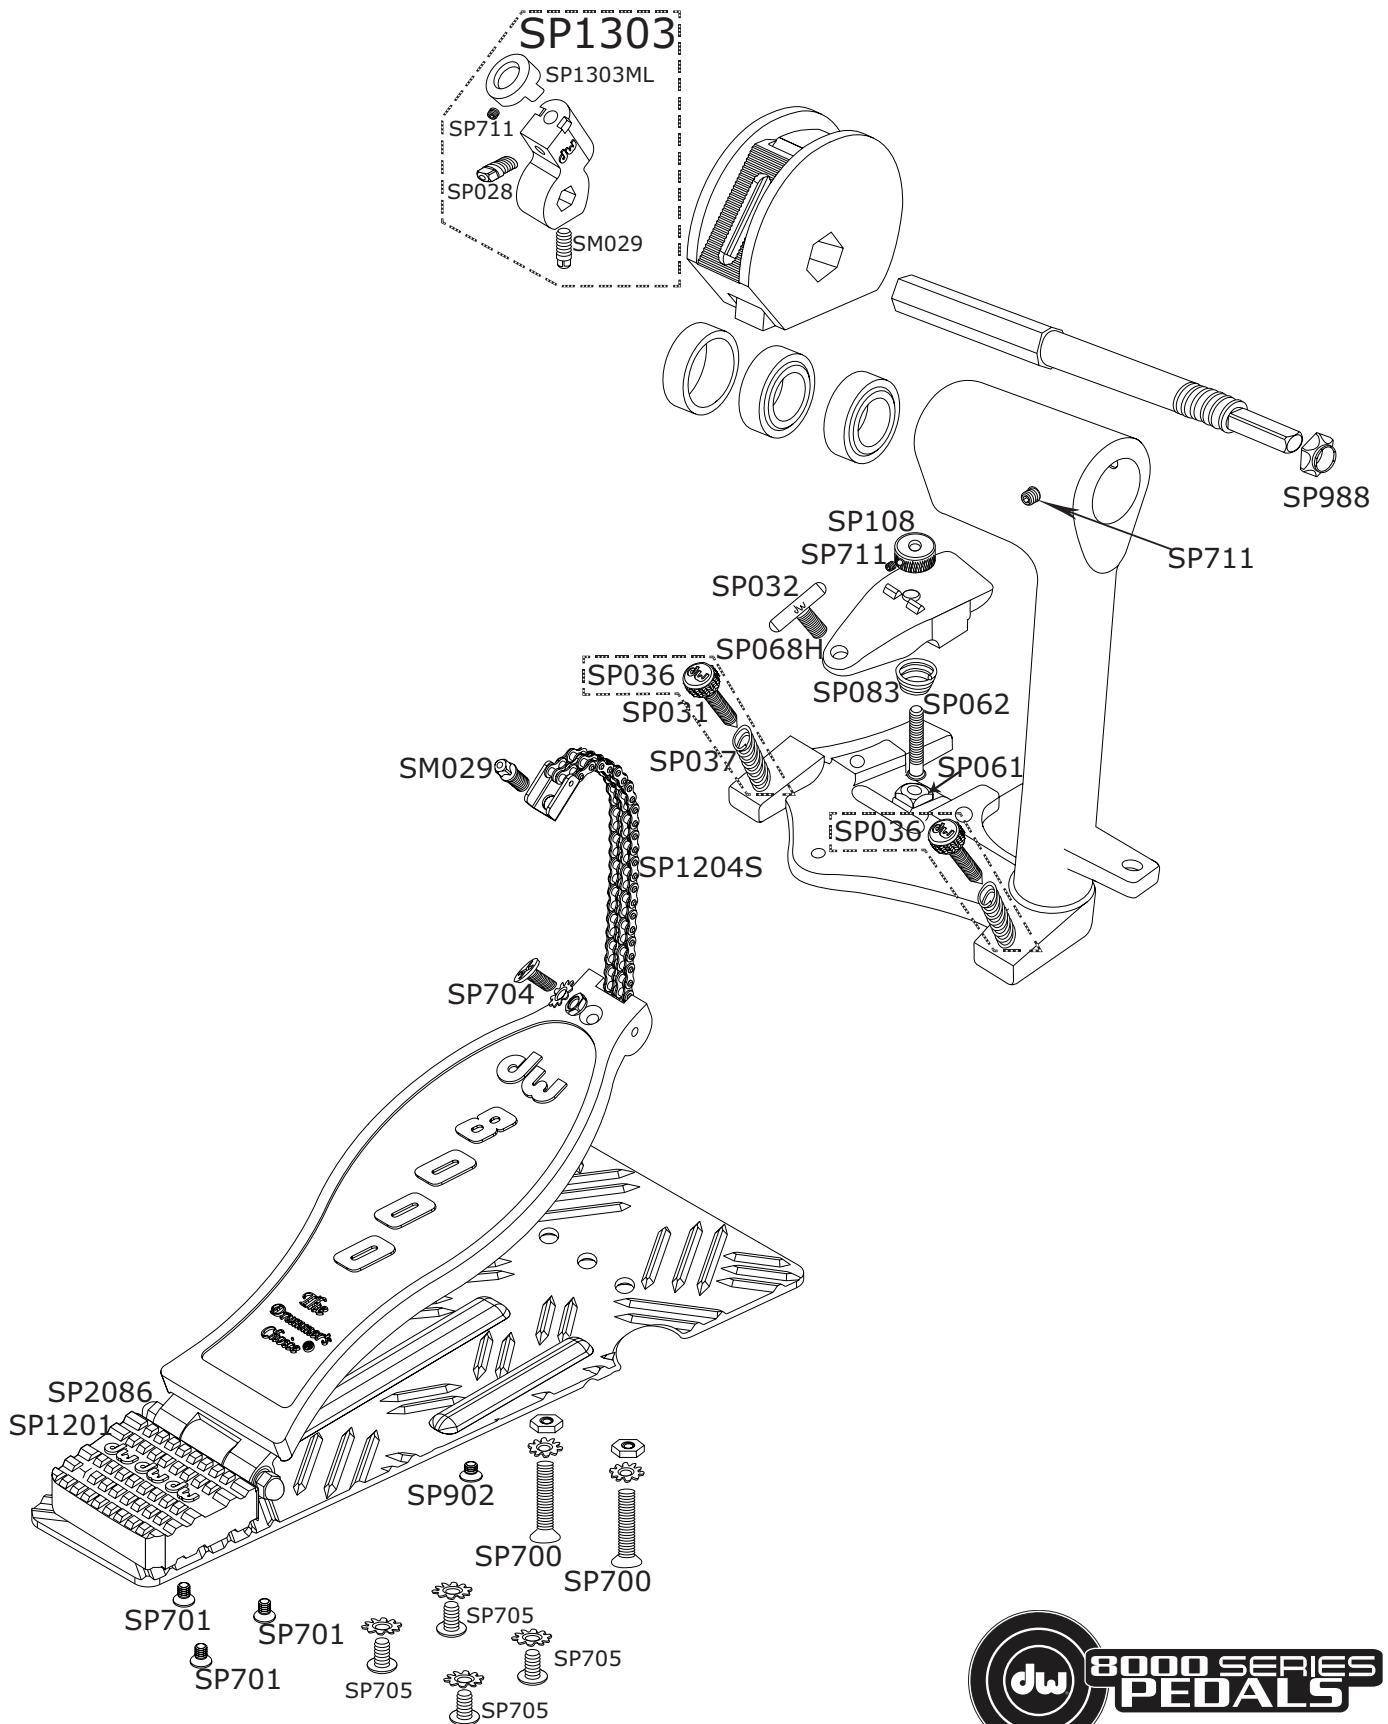

8002 DW Double Pedal Auxiliary

8002 DW Double Pedal Auxiliary

Part Number	Description
DWSP028	1/4-20X9/16" DRUM KEY SCREW (4 PACK)
DWSM029	3/8" DRUM KEY SCREW (4 PACK)
DWSP031	KNURLED PEDAL SPUR
DWSP032	WING SCREW, TOE CLAMP BLOCK
DWSP036	PEDAL SPUR W/ 037 SPRING
DWSP037	SPUR COMPRESSION SPRING
DWSP061	1/4-20 SQUARE NUT
DWSP062	TOE CLAMP SCREW
DWSP068H	TOE CLAMP W/MOUNTING HOLE FOR SCREW/NUT
DWSP083	TOE CLAMP SPRING
DWSP108	1/4-20 KNURLED STEP NUT
DWSP700	SCREW, NUT AND WASHERS (2 PACK)
DWSP701	BACK HEEL SCREW (3 PACK)
DWSP704	SCREW, NUT AND WASHER
DWSP705	SCREWS WITH WASHER FOR HINGE (4 PACK)
DWSP711	10-24 X 1/4" SET SCREW
DWSP902	SCREW FOR BASEPLATE
DWSP988	HEX NUT
DWSP1201	HEEL
DWSP1204S	CHAIN
DWSP1303	BEATER HUB W/MEMORY LOCK COMPLETE, BLACK
DWSP1303ML	BEATER HUB MEMORY LOCK W/8-32 SET SCREW
DWSP2086	BLACK HINGE FOR 8000 PDL AND HH