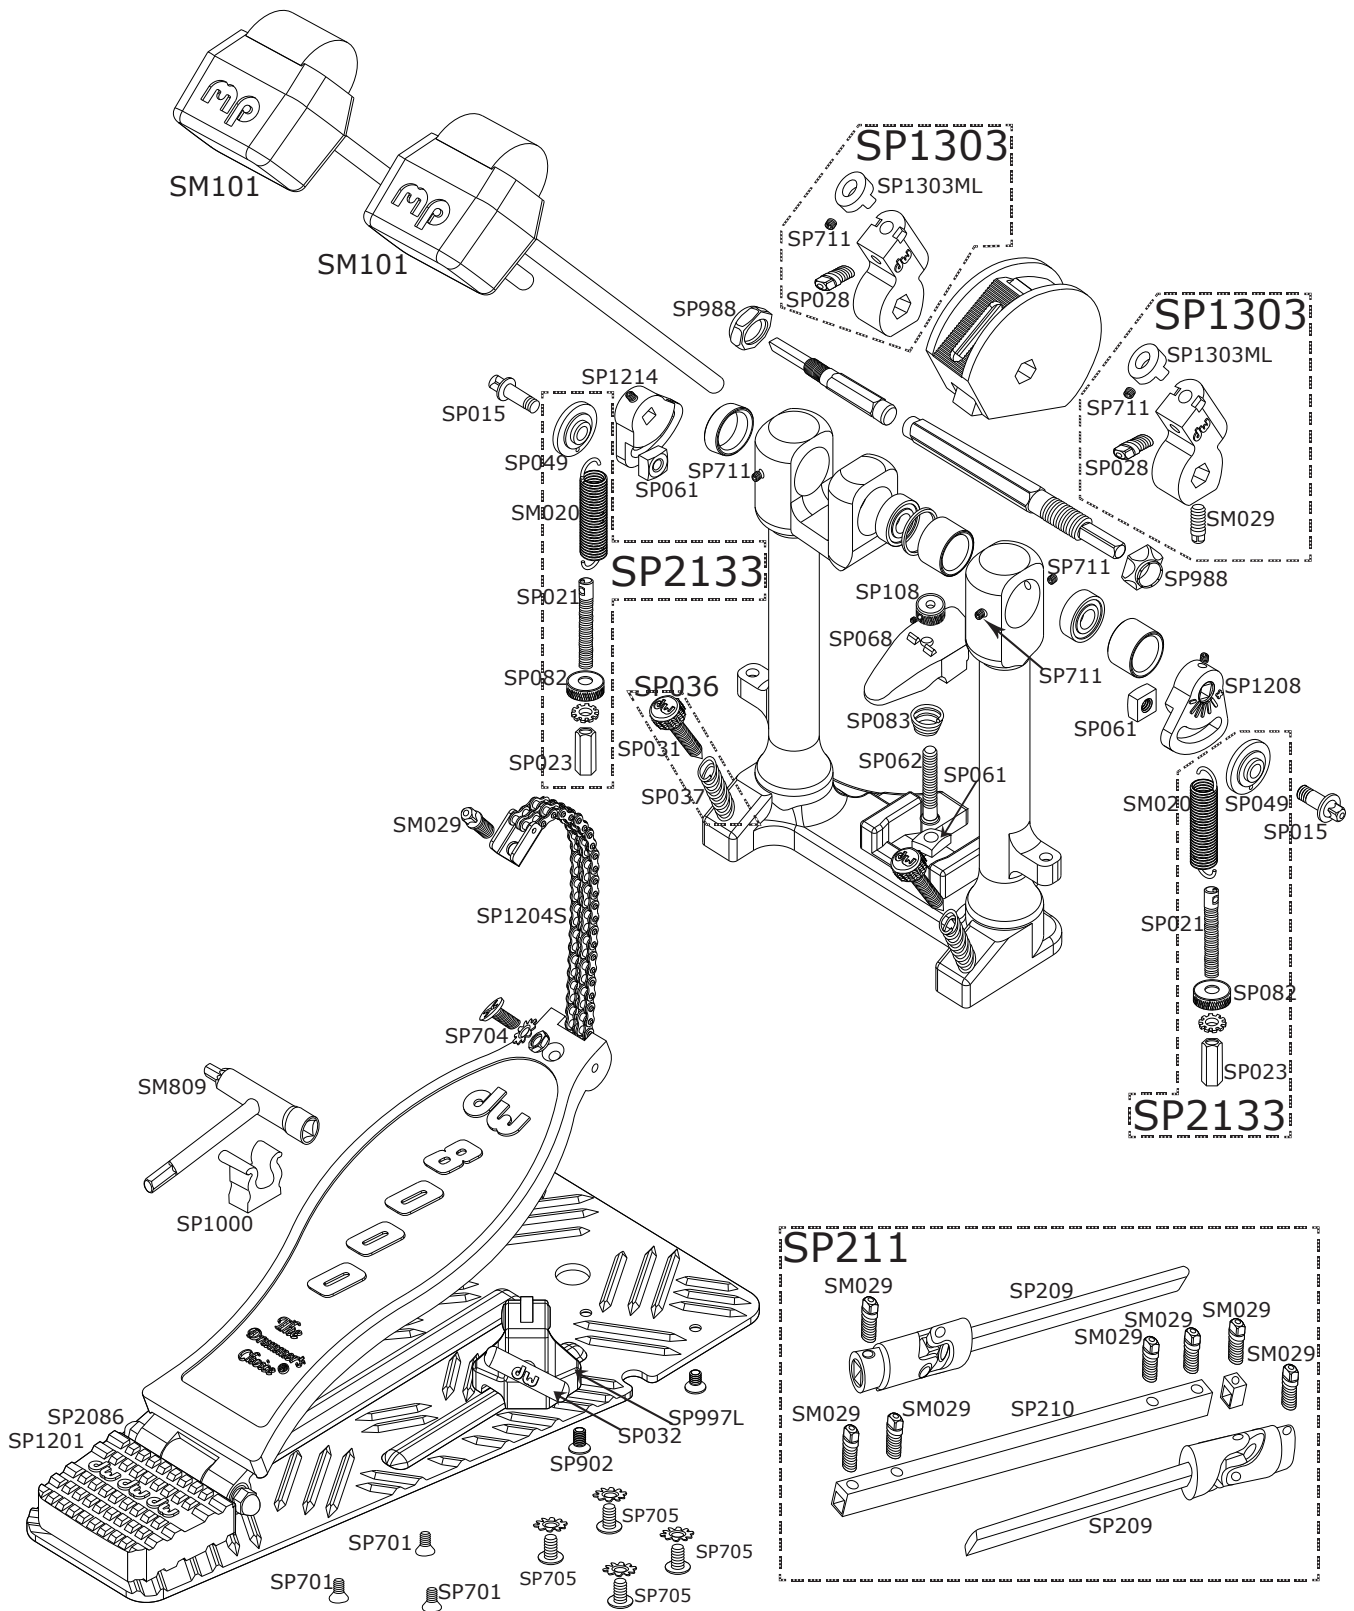

8002 DW Double Pedal Primary

8002 DW Double Pedal Primary

Part Number	Description
DWSP015	SQUARE HEAD SCREW FOR ROCKER HUB
DWSM020	SPRING WITH FELT INSERT
DWSP021	10-32 X 1.95" SPRING SCREW
DWSP023	SPRING HEX LOCKNUT
DWSP028	1/4-20X9/16" DRUM KEY SCREW (4 PACK)
DWSM029	3/8" DRUM KEY SCREW (4 PACK)
DWSP031	KNURLED PEDAL SPUR
DWSP032	WING SCREW FOR TOE CLAMP BLOCK
DWSP036	PEDAL SPUR W/ 037 SPRING
DWSP037	SPUR COMPRESSION SPRING
DWSP049	RIGHT SIDE UPPER STEEL ROCKER
DWSP061	1/4-20 SQUARE NUT
DWSP062	TOE CLAMP SCREW
DWSP068	TOE CLAMP
DWSP082	KNURLED STEP
DWSP083	TOE CLAMP SPRING
DWSM101	TWO WAY BEATER (SMART PACK)
DWSP108	1/4-20" KNURLED STEP NUT
DWSP209	LINKAGE DRIVE ASSEMBLY WITH UNIVERSAL
DWSP210	LINKAGE WITH DWSP029 SCREWS
DWSP211	COMPLETE LINKAGE DRIVE ASSEMBLY
DWSP701	BACK HEEL SCREW (3 PACK)
DWSP704	SCREW, NUT AND WASHER FOR PEDAL CHAIN
DWSP705	SCREWS WITH WASHER FOR HINGE (4 PACK)
DWSP711	10-24 X 1/4" SET SCREW
DWSM809	3-WAY KEY
DWSP902	SCREW FOR BASEPLATE
DWSP988	HEX NUT
DWSP997L	TOE CLAMP LEVEL ASSEMBLY
DWSP1000	PLASTIC MOLDED PEDAL KEY CLIP
DWSP1201	HEEL
DWSP1204S	CHAIN
DWSP1208	RIGHT SIDE SQUARE STROKE ADJ
DWSP1214	LEFT SQUARE STROKE ADJUST. W/ REFERE
DWSP1303	BEATER HUB W/MEMORY LOCK COMPLETE, BLACK
DWSP1303ML	BEATER HUB MEMORY LOCK W/8-32 SET SCREW
D WSP 2133	8000 PEDAL SPRING ASSEMBLY, BAGGED