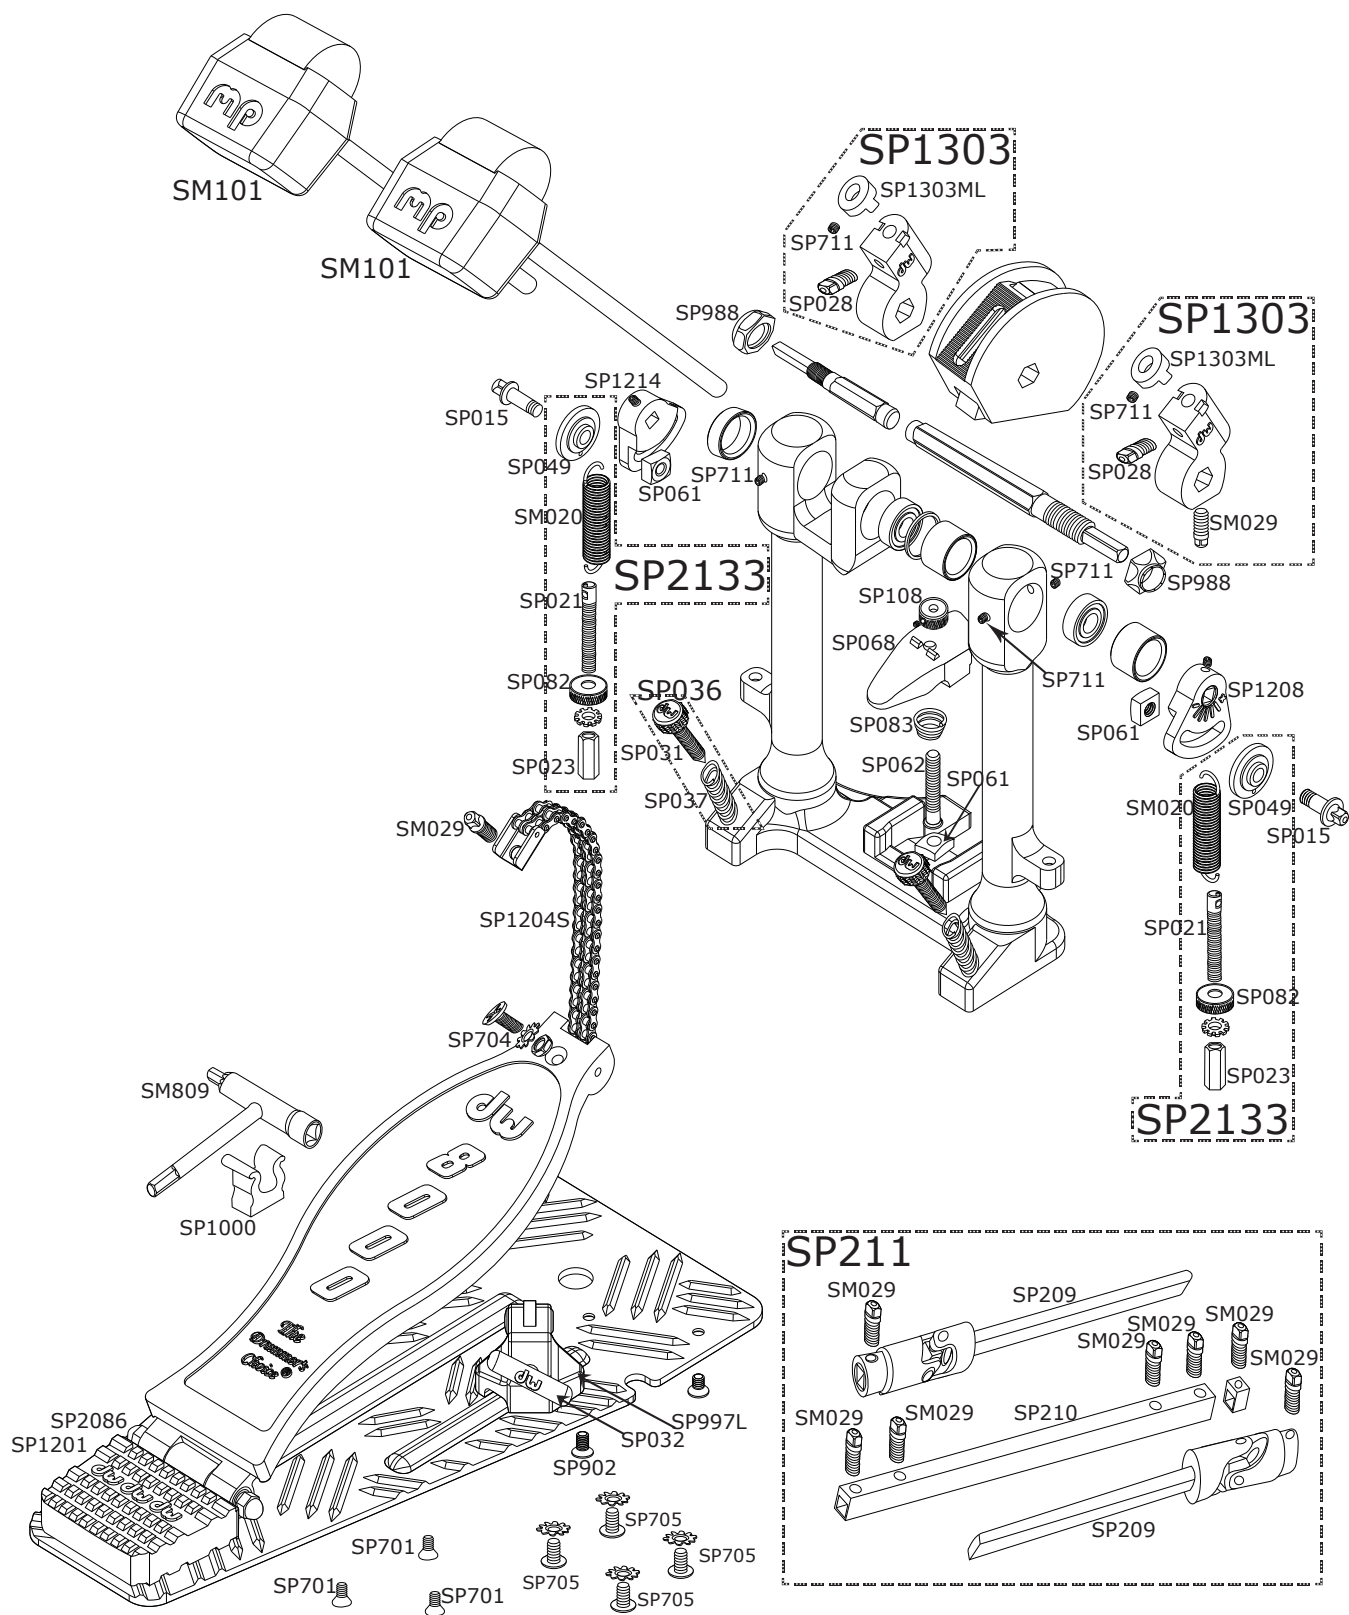

# 8002 DW Double Pedal Primary

# 8002 DW Double Pedal Primary

<b>Part Number</b>	<b>Description</b>
DWSP015	SQUARE HEAD SCREW FOR ROCKER HUB
DWSM020	SPRING WITH FELT INSERT
DWSP021	10-32 X 1.95" SPRING SCREW
DWSP023	SPRING HEX LOCKNUT
DWSP028	1/4-20X9/16" DRUM KEY SCREW (4 PACK)
DWSM029	3/8" DRUM KEY SCREW (4 PACK)
DWSP031	KNURLED PEDAL SPUR
DWSP032	WING SCREW FOR TOE CLAMP BLOCK
DWSP036	PEDAL SPUR W/ 037 SPRING
DWSP037	SPUR COMPRESSION SPRING
DWSP049	RIGHT SIDE UPPER STEEL ROCKER
DWSP061	1/4-20 SQUARE NUT
DWSP062	TOE CLAMP SCREW
DWSP068	TOE CLAMP
DWSP082	KNURLED STEP
DWSP083	TOE CLAMP SPRING
DWSM101	TWO WAY BEATER (SMART PACK)
DWSP108	1/4-20" KNURLED STEP NUT
DWSP209	LINKAGE DRIVE ASSEMBLY WITH UNIVERSAL
DWSP210	LINKAGE WITH DWSP029 SCREWS
DWSP211	COMPLETE LINKAGE DRIVE ASSEMBLY
DWSP701	BACK HEEL SCREW (3 PACK)
DWSP704	SCREW, NUT AND WASHER FOR PEDAL CHAIN
DWSP705	SCREWS WITH WASHER FOR HINGE (4 PACK)
DWSP711	10-24 X 1/4" SET SCREW
DWSM809	3-WAY KEY
DWSP902	SCREW FOR BASEPLATE
DWSP988	HEX NUT
DWSP997L	TOE CLAMP LEVEL ASSEMBLY
DWSP1000	PLASTIC MOLDED PEDAL KEY CLIP
DWSP1201	HEEL
DWSP1204S	CHAIN
DWSP1208	RIGHT SIDE SQUARE STROKE ADJ
DWSP1214	LEFT SQUARE STROKE ADJUST. W/ REFERE
DWSP1303	BEATER HUB W/MEMORY LOCK COMPLETE, BLACK
DWSP1303ML	BEATER HUB MEMORY LOCK W/8-32 SET SCREW
D WSP 2133	8000 PEDAL SPRING ASSEMBLY, BAGGED