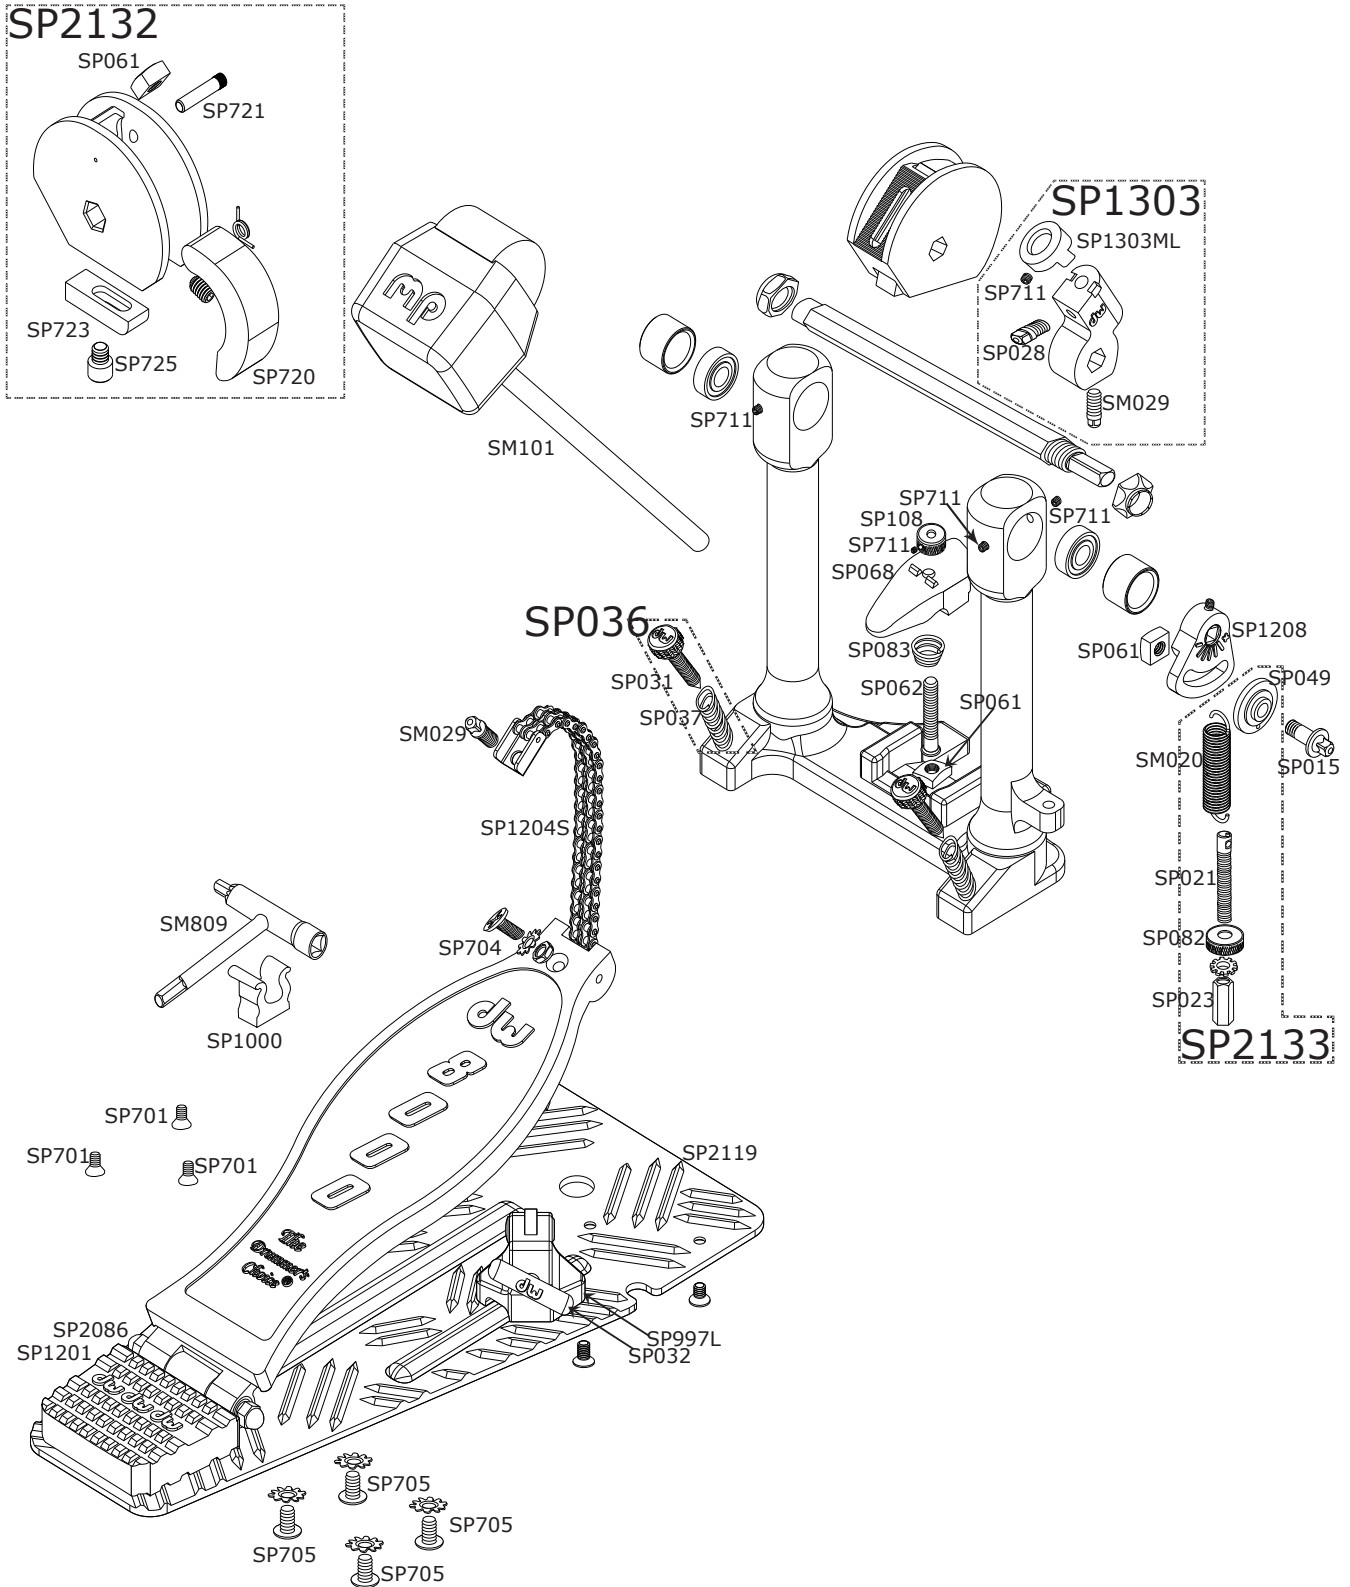

# 8000 DW Single Pedal

# 8000 DW Single Pedal

<b>Part Number</b>	<b>Description</b>
DWSP015	SQUARE HEAD SCREW FOR ROCKER HUB
DWSM020	SPRING W/FELT INSERT
DWSP021	10-32 X 1.95 SPRING SCREW
DWSP023	SPRING HEX LOCK NUT
DWSP028	1/4-20 X 9/16" DRUM KEY SCREW (4 PACK)
DWSM029	3/8" DRUM KEY SCREW (4 PACK)
DWSP031	KNURLED PEDAL SPUR
DWSP032	WING SCREW, TOE CLAMP BLOCK
DWSP036	PEDAL SPUR W/ 037 SPRING
DWSP037	SPUR COMPRESSION SPRING
DWSP049	ROCKER, UPPER, STEEL
DWSP061	1/4-20 SQUARE NUT
DWSP062	TOE CLAMP SCREW
DWSP068	TOE CLAMP
DWSP083	TOE CLAMP SPRING
DWSM101	STRAIGHT TWO-WAY BASS DRUM BEATER
DWSP108	1/4-20 KNURLED STEP NUT
DWSP701	BACK HEEL SCREW FOR PEDAL PLATE
DWSP704	SCREW, NUT AND WASHER FOR FOOTBOARD CHAIN
DWSP705	SCREW WITH WASHER FOR HINGE
DWSP711	10-24 X 1/4" SET SCREW
DWSP720	CAM ADJUSTER
DWSP721	PIN
DWSP723	SLIDE
DWSP725	1/4-20 X 5/16, SCREW
DWSM809	DRUM T-KEY, CLAMSHELL
DWSP1000	PLASTIC MOLDED PEDAL KEY CLIP W/ SCREW
DWSP1201	HEEL
DWSP1204S	CHAIN
DWSP1208	RIGHT SIDE SQUARE STROKE ADJ
DWSP1303	BEATER HUB W/MEMORY LOCK COMPLETE, BLACK
DWSP1303ML	BEATER HUB MEMORY LOCK W/8-32 SET SCREW
DWSP2086	BLACK HINGE
DWSP2119	BASE PLATE
DWSP2132	8000 PRIMARY CAM ASSEMBLY
DWSP2133	8000 PEDAL SPRING ASSEMBLY, BAGGED