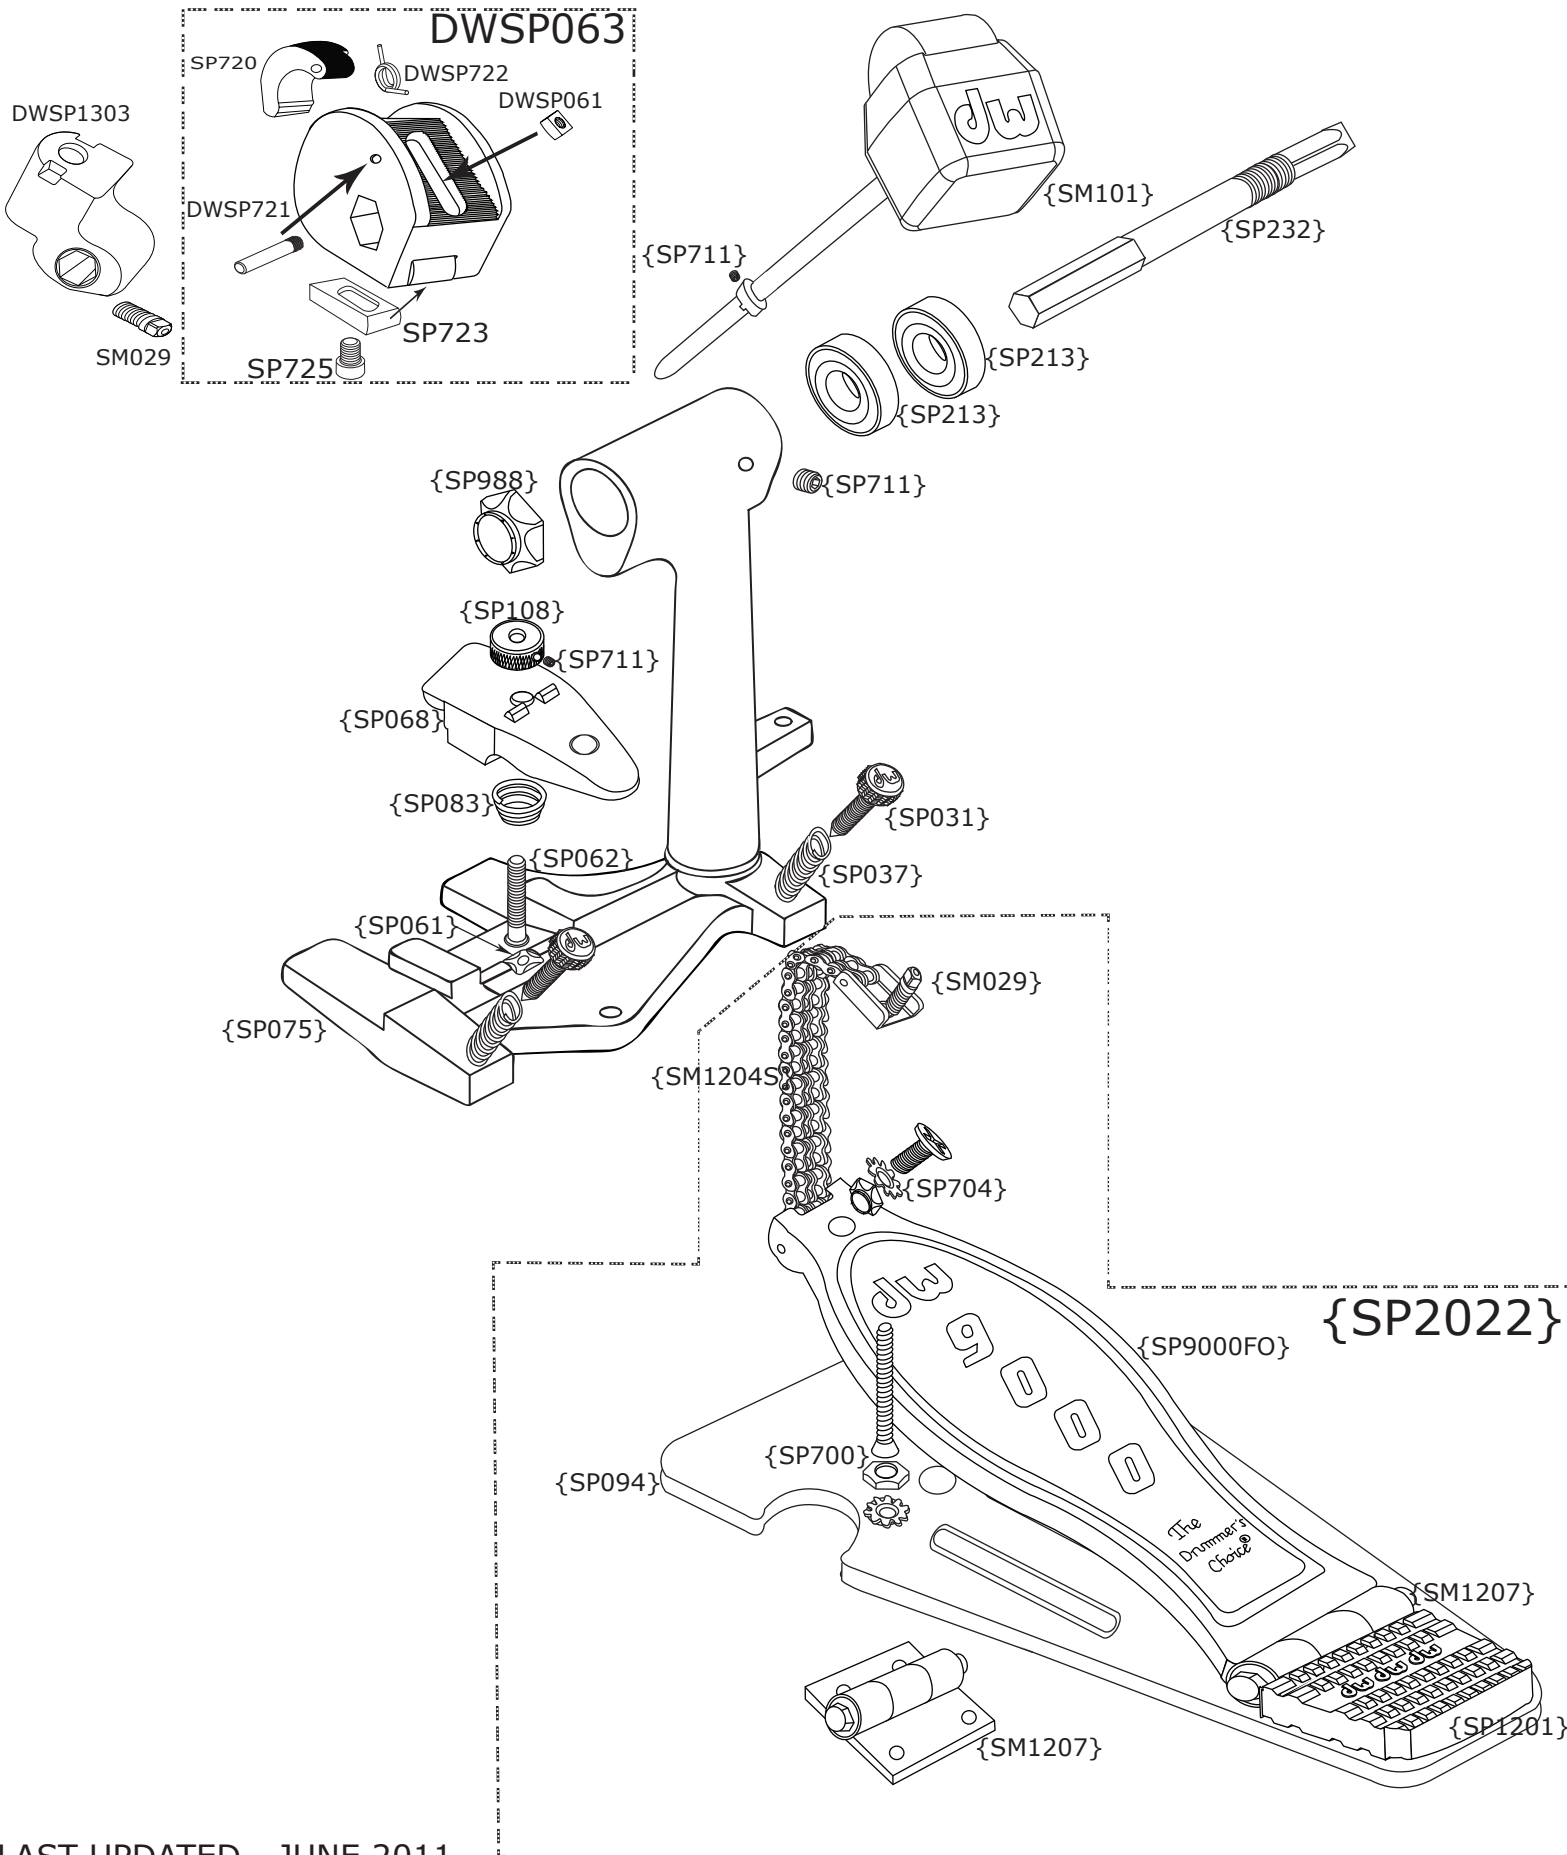

9002 DW Double Pedal Auxiliary

9002 Dw Double Pedal Auxiliary

Part Number Description

DWSM029	3/8" DRUM KEY SCREW (4 PACK)
DWSP031	PEDAL SPUR ONLY, KNURLED, 3K/5K/9K/BOA
DWSP032	WING SCREW, TOE CLAMP BLOCK 5/16-18 x 1i
DWSP037	SPRING ONLY FOR DWSP031 PEDAL SPUR
DWSP061	SQUARE NUT, 1/4-20 5000 TOE/9000 CAM/BOA
DWSP062	TOE CLAMP SCREW FLAT PHIL 1-5/8 1/4-20
DWSP063	9002 AUXILIARY CAM
DWSP068H	TOE CLAMP W/ MOUNTING HOLE FOR SCREW/NUT
DWSP075	SINGLE POST BASE CASTING
DWSP083	SPRING FOR TOE CLAMP SCREW
DWSP094	PLATE FOR 9002 AUXILIARY SIDE
DWSM101	TWO WAY BEATER - SMART PACK
DWSP108	KNURLED NUT (NO STEP) 1/4-20 (TOE CLAMP)
DWSP115	AUXILIARY SIDE BASE CASTING FOR 9002
DWSP213	7/8inch OD PRECISION BEARING FOR SQUARE
DWSP232	HEX SHAFT FOR #075
DWSP700	SCREW, NUT & WASHERS BASE CASTING 2 PACK
DWSP701	BACK HEEL SCREW (3 pack)
DWSP704	SCREW AND NUT FOR CHAIN
DWSP711	SOC SCREW (BASE CASTING BUSH)
DWSP720	CAM ADJUSTER FOR 9000/9002 PRIMARY CAM
DWSP721	PIN FOR 9000 CAM ADJUSTER
DWSP722	TORSION SPRING FOR 9000 CAM
DWSP723	SLIDE FOR 9000 CAM ADJUSTER
DWSP725	SCREW, 1/4-20 X 5/16 for 9000 CAM SLIDE
DWSP988	HEX NUT FOR #232 HEX SHAFT
DWSP1201	DELTA II HEEL CASTING
DWSM1204S	CHAIN FOR 9000 PEDAL
DWSM1207	DELTA II BEARING HINGE
DWSP2022	AUX FTBD ASSY
DWSP2029	KEY SCREW, 1/4-20 x 1/2inch
DWSP9000FO	9000 PEDAL FOOTBOARD ONLY

LAST UPDATED - JUNE 2011