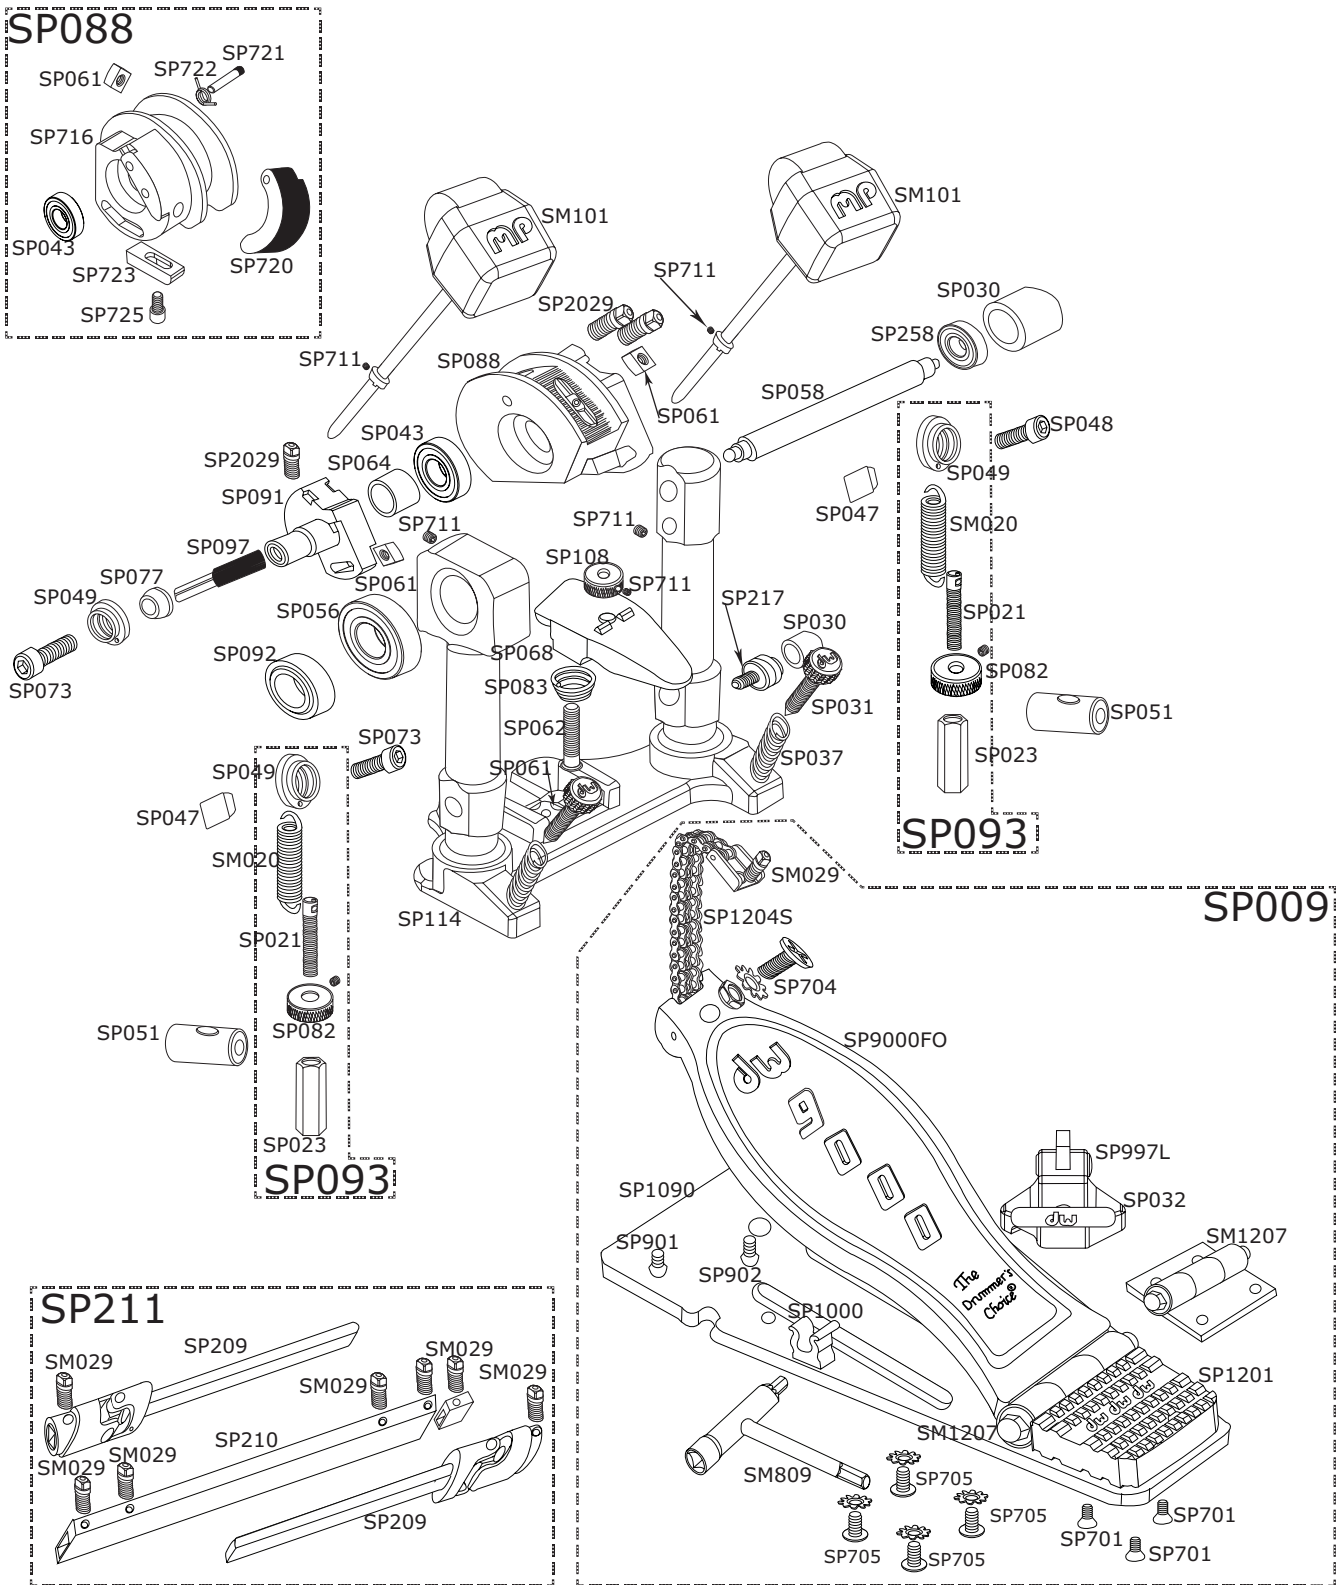

# 9002 DW Double Pedal Primary

## Part Number

## Description

DWSP009	FOOTBOARD ASSY, WITH HINGE,HEEL, BLOCK
DWSP020	SPRING WITH FELT INSERT
DWSP021	10-32 X 1.95" SPRING SCREW
DWSP023	SPRING HEX LOCKNUT
DWSP029	3/8" DRUM KEY SCREW (4 PACK)
DWSP030	1/2" BEARING RETAINER
DWSP031	KNURLED PEDAL SPUR
DWSP032	WING SCREW FOR TOE CLAMP BLOCK
DWSP037	SPUR COMPRESSION SPRING
DWSP043	1-1/8" BEARING
DWSP047	1/2" SPACER
DWSP048	RIGHT SIDE ROCKER SCREW
DWSP049	RIGHT SIDE UPPER STEEL ROCKER
DWSP051	LOWER SPRING HOLDER
DWSP056	1-3/8" BEARING
DWSP058	4.5" SHAFT
DWSP061	1/4-20 SQUARE NUT (FOR TOECLAMP & 9000 CAM)
DWSP062	TOE CLAMP SCREW
DWSP063	9002 AUXILIARY CAM
DWSP064	9002 PRIMARY SIDE SPACER BETWEEN CAMS
DWSP068	TOE CLAMP
DWSP073	LEFT UPPER ROCKER SCREW
DWSP077	TAPERED SPRING SPACER
DWSP082	KNURLED STEP
DWSP083	TOE CLAMP SPRING
DWSP088	9000/9002 PRIMARY CAM ASSEMBLY
DWSP091	SECONDARY BEATER HUB
DWSP092	.965" THICK BEARING SPACER
DWSP093	SPRING ASSEMBLY
DWSP097	SQUARE INSERT FOR DWSP091 CAM
DWSP101	TWO WAY BEATER (SMART PACK)
DWSP108	1/4-20" KNURLED STEP NUT
DWSP114	PRIMARY SIDE BASE CASTING FOR 9002
DWSP209	9002 LINKAGE DRIVE ASSEMBLY WITH UNIVERSAL
DWSP210	9002 LINKAGE WITH DWSP029 SCREWS
DWSP211	COMPLETE LINKAGE DRIVE ASSEMBLY
DWSP217	LOWER ROCKER SCREW FOR 9000/9002 PEDAL
DWSP258	1/2" OD 3/16" ID PRECISION DELTA BEARING
DWSP701	BACK HEEL SCREW (3 PACK)
DWSP704	SCREW, NUT AND WASHER FOR PEDAL CHAIN
DWSP705	SCREWS WITH WASHER FOR HINGE (4 PACK)
DWSP711	10-24 X 1/4" SET SCREW
DWSP720	CAM ADJUSTER
DWSP721	PIN
DWSP722	TORSION SPRING
DWSP723	SLIDE
DWSP725	1/4-20 X 5/16 LG SCREW
DWSP809	3-WAY KEY
DWSP901	FLAT PHIL SMS (4 PACK)
DWSP902	SCREW FOR BASEPLATE
DWSP997L	TOE CLAMP LEVEL ASSEMBLY
DWSP1000	PLASTIC MOLDED PEDAL KEY CLIP
DWSP1090	9000 PEDAL PLATE ONLY WITH VELCRO
DWSP1201	HEEL
DWSP1204S	CHAIN
DWSP1207	BEARING HINGE (RED)
DWSP2029	1/4-20 X 1/2" CHROME DRUM KEY SCREW
DWSP9000FO	FOOTBOARD