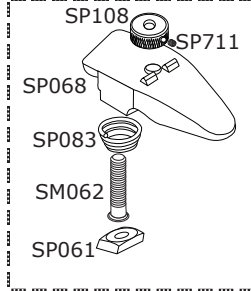

9000 DW Single Pedal

DWSP088

DWSP2150

DWSP009

DWSP093

9000 DW Single Pedal

Part Number Description

DWSP009	9000 FTBD ASSY PLATE, HINGE, HEEL, BLOCK
DWSM020	SPRING W/FELT INSERT
DWSP021	10-32 x 1.95 SPRING SCREW, 5K & 9K PEDAL
DWSP023	SPRING HEX LOCK NUT FOR #21 SPRING SCREW
DWSM029	1/4-20x3/8 DRUM KEY SCREW (4 PACK)
DWSP030	1/2 BEARING RETAINER POST OF 9000 PEDAL
DWSP031	PEDAL SPUR ONLY, KNURLED, 3K/5K/9K
DWSP032	WING SCREW, TOE CLAMP BLOCK 5/16-18 x 1i
DWSP035	COLLAR 7/8 inch FOR 9000 PEDAL CAM
DWSP037	SPRING ONLY FOR DWSP031 PEDAL SPUR
DWSP043	BEARING, 1-1/8, 9000 PEDAL CAM
DWSP047	SPACER, 1/2 inch FOR 9000 UPPER ROCKER
DWSP048	SCREW RT. UPPER ROCKER 9000/9002 PEDAL
DWSP049	ROCKER, UPPER, STEEL, 9000 PEDAL
DWSP051	LOWER SPRING HOLDER 9000 PEDAL
DWSP053	SHAFT, 9000 SINGLE PEDAL, 5 inch
DWSP061	SQUARE NUT, 1/4-20 5000 TOE/9000 CAM
DWSM062	TOE CLAMP SCREW FLAT PHIL 1-5/8 1/4-20
DWSP068	TOE CLAMP w/ NO HOLE
DWSP082	10-32 KNURLED STEP NUT FOR SPRING SCREW
DWSP083	SPRING FOR TOE CLAMP SCREW
DWSP088	9000 PRIMARY CAM ASSEMBLY
DWSP093	SPRING ASSEMBLY FOR 9000 PEDAL
DWSM101	TWO WAY BEATER - SMART PACK
DWSP108	KNURLED NUT (NO STEP) 1/4-20 (TOE CLAMP)
DWSP113	9000 SINGLE PEDAL BASE CASTING ONLY
DWSP217	SCREW, 9000 PDL LOWER ROCKER
DWSP258	PRECISION DELTA BEARING 1/2i OD 3/16i ID
DWSP701	BACK HEEL SCREW (3 pack)
DWSP704	SCREW AND NUT FOR CHAIN
DWSM705	SCREW & WASHER FOR HINGE 4 PACK
DWSP711	10-24x1/4 Base Casting Set Screw 10PK
DWSP720	CAM ADJUSTER FOR 9000/9002 PRIMARY CAM
DWSP721	PIN FOR 9000 CAM ADJUSTER
DWSP722	TORSION SPRING FOR 9000 CAM
DWSP723	SLIDE FOR 9000 CAM ADJUSTER
DWSP725	SCREW, 1/4-20 X 5/16 for 9000 CAM SLIDE
DWSM809	9000 Pedal Drum T-Key, Clamshell
DWSP901	FLAT PHIL SMS *4 PACK*
DWSP902	SCREW FOR BASEPLATE
DWSP997L	TOE CLAMP LEVER ASSY,9000
DWSP1000	PLASTIC MOLDED PEDAL KEY CLIP W/ SCREW
DWSP1090	9000 PEDAL PLATE ONLY W/ VELCRO
DWSP2143	DELTA HEEL CASTING W/ SLOPE
DWSM1204S	CHAIN FOR 9000 PEDAL
DWSM1207	DELTA II BEARING HINGE
DWSP2029	DRUM KEY SCREW, 1/4-20 x 1/2inch, CHROME
DWSP9000FO	9000 PEDAL FOOTBOARD ONLY
DWSP1303ML	BEATER HUB MEMORY LOCK W/ 8-32 SET SCREW