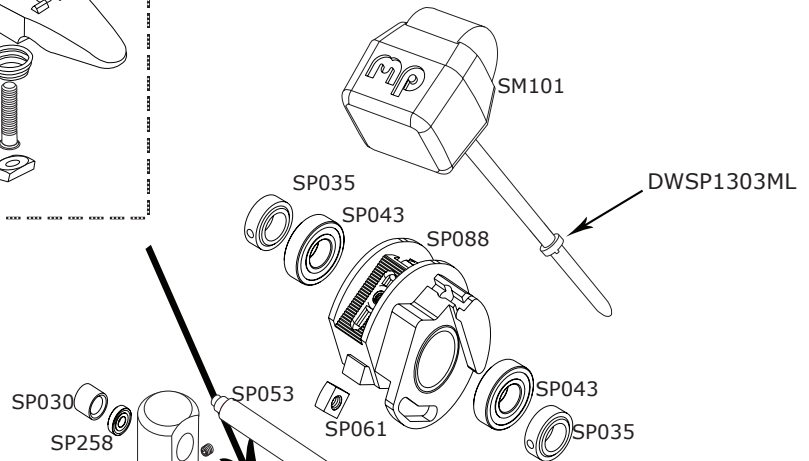

9000 DW Single Pedal

DWSP088

DWSP2150

DWSP009

DWSP093

9000 DW Single Pedal

Part Number Description

DWSP009	9000 FTBD ASSY PLATE, HINGE, HEEL, BLOCK
DWSM020	SPRING W/FELT INSERT
DWSP021	10-32 x 1.95 SPRING SCREW, 5K & 9K PEDAL
DWSP023	SPRING HEX LOCK NUT FOR #21 SPRING SCREW
DWSM029	1/4-20x3/8 DRUM KEY SCREW (4 PACK)
DWSP030	1/2 BEARING RETAINER POST OF 9000 PEDAL
DWSP031	PEDAL SPUR ONLY, KNURLED, 3K/5K/9K
DWSP032	WING SCREW, TOE CLAMP BLOCK 5/16-18 x 1i
DWSP035	COLLAR 7/8 inch FOR 9000 PEDAL CAM
DWSP037	SPRING ONLY FOR DWSP031 PEDAL SPUR
DWSP043	BEARING, 1-1/8, 9000 PEDAL CAM
DWSP047	SPACER, 1/2 inch FOR 9000 UPPER ROCKER
DWSP048	SCREW RT. UPPER ROCKER 9000/9002 PEDAL
DWSP049	ROCKER, UPPER, STEEL, 9000 PEDAL
DWSP051	LOWER SPRING HOLDER 9000 PEDAL
DWSP053	SHAFT, 9000 SINGLE PEDAL, 5 inch
DWSP061	SQUARE NUT, 1/4-20 5000 TOE/9000 CAM
DWSM062	TOE CLAMP SCREW FLAT PHIL 1-5/8 1/4-20
DWSP068	TOE CLAMP w/ NO HOLE
DWSP082	10-32 KNURLED STEP NUT FOR SPRING SCREW
DWSP083	SPRING FOR TOE CLAMP SCREW
DWSP088	9000 PRIMARY CAM ASSEMBLY
DWSP093	SPRING ASSEMBLY FOR 9000 PEDAL
DWSM101	TWO WAY BEATER - SMART PACK
DWSP108	KNURLED NUT (NO STEP) 1/4-20 (TOE CLAMP)
DWSP113	9000 SINGLE PEDAL BASE CASTING ONLY
DWSP217	SCREW, 9000 PDL LOWER ROCKER
DWSP258	PRECISION DELTA BEARING 1/2i OD 3/16i ID
DWSP701	BACK HEEL SCREW (3 pack)
DWSP704	SCREW AND NUT FOR CHAIN
DWSM705	SCREW & WASHER FOR HINGE 4 PACK
DWSP711	10-24x1/4 Base Casting Set Screw 10PK
DWSP720	CAM ADJUSTER FOR 9000/9002 PRIMARY CAM
DWSP721	PIN FOR 9000 CAM ADJUSTER
DWSP722	TORSION SPRING FOR 9000 CAM
DWSP723	SLIDE FOR 9000 CAM ADJUSTER
DWSP725	SCREW, 1/4-20 X 5/16 for 9000 CAM SLIDE
DWSM809	9000 Pedal Drum T-Key, Clamshell
DWSP901	FLAT PHIL SMS *4 PACK*
DWSP902	SCREW FOR BASEPLATE
DWSP997L	TOE CLAMP LEVER ASSY,9000
DWSP1000	PLASTIC MOLDED PEDAL KEY CLIP W/ SCREW
DWSP1090	9000 PEDAL PLATE ONLY W/ VELCRO
DWSP2143	DELTA HEEL CASTING W/ SLOPE
DWSM1204S	CHAIN FOR 9000 PEDAL
DWSM1207	DELTA II BEARING HINGE
DWSP2029	DRUM KEY SCREW, 1/4-20 x 1/2inch, CHROME
DWSP9000FO	9000 PEDAL FOOTBOARD ONLY
DWSP1303ML	BEATER HUB MEMORY LOCK W/ 8-32 SET SCREW