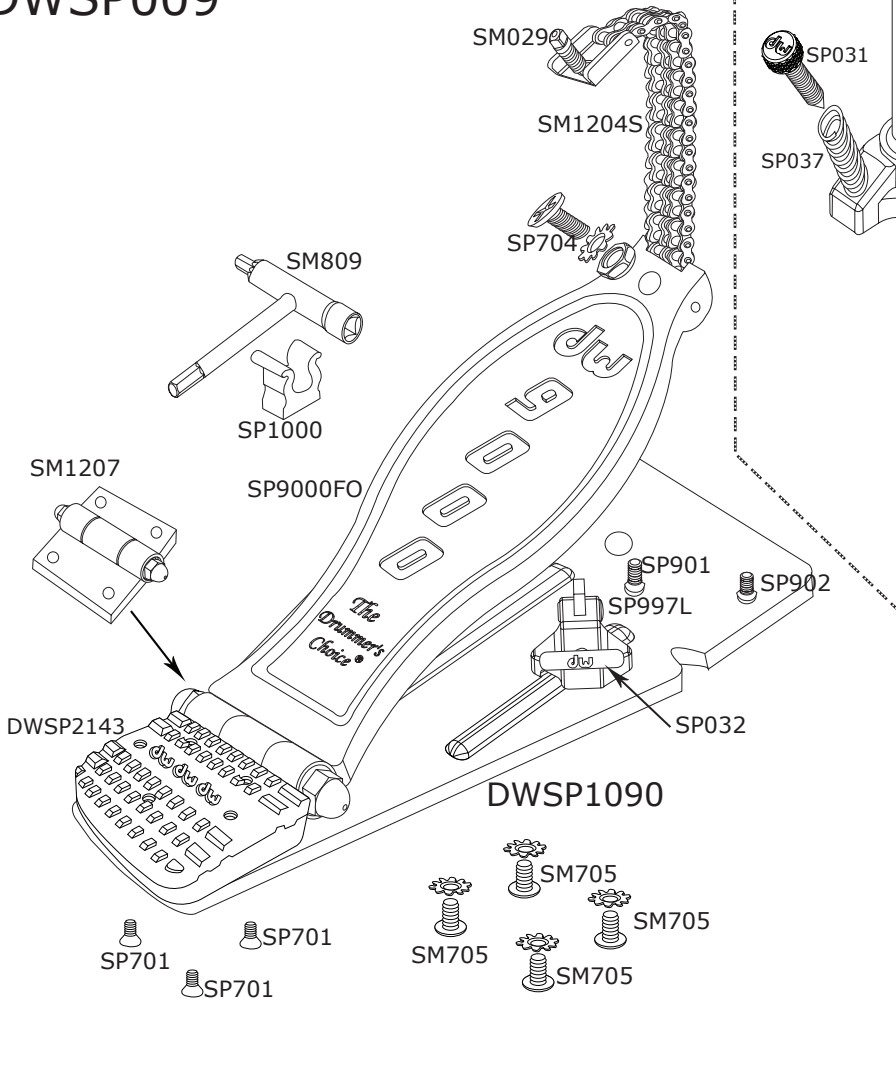

9000 DW Single Pedal

DWSP088

DWSP2150

DWSP009

DWSP093

9000 DW Single Pedal

Part Number Description

DWSP009	9000 FTBD ASSY PLATE, HINGE, HEEL, BLOCK
DWSM020	SPRING W/FELT INSERT
DWSP021	10-32 x 1.95 SPRING SCREW, 5K & 9K PEDAL
DWSP023	SPRING HEX LOCK NUT FOR #21 SPRING SCREW
DWSM029	1/4-20x3/8 DRUM KEY SCREW (4 PACK)
DWSP030	1/2 BEARING RETAINER POST OF 9000 PEDAL
DWSP031	PEDAL SPUR ONLY, KNURLED, 3K/5K/9K
DWSP032	WING SCREW, TOE CLAMP BLOCK 5/16-18 x 1i
DWSP035	COLLAR 7/8 inch FOR 9000 PEDAL CAM
DWSP037	SPRING ONLY FOR DWSP031 PEDAL SPUR
DWSP043	BEARING, 1-1/8, 9000 PEDAL CAM
DWSP047	SPACER, 1/2 inch FOR 9000 UPPER ROCKER
DWSP048	SCREW RT. UPPER ROCKER 9000/9002 PEDAL
DWSP049	ROCKER, UPPER, STEEL, 9000 PEDAL
DWSP051	LOWER SPRING HOLDER 9000 PEDAL
DWSP053	SHAFT, 9000 SINGLE PEDAL, 5 inch
DWSP061	SQUARE NUT, 1/4-20 5000 TOE/9000 CAM
DWSM062	TOE CLAMP SCREW FLAT PHIL 1-5/8 1/4-20
DWSP068	TOE CLAMP w/ NO HOLE
DWSP082	10-32 KNURLED STEP NUT FOR SPRING SCREW
DWSP083	SPRING FOR TOE CLAMP SCREW
DWSP088	9000 PRIMARY CAM ASSEMBLY
DWSP093	SPRING ASSEMBLY FOR 9000 PEDAL
DWSM101	TWO WAY BEATER - SMART PACK
DWSP108	KNURLED NUT (NO STEP) 1/4-20 (TOE CLAMP)
DWSP113	9000 SINGLE PEDAL BASE CASTING ONLY
DWSP217	SCREW, 9000 PDL LOWER ROCKER
DWSP258	PRECISION DELTA BEARING 1/2i OD 3/16i ID
DWSP701	BACK HEEL SCREW (3 pack)
DWSP704	SCREW AND NUT FOR CHAIN
DWSM705	SCREW & WASHER FOR HINGE 4 PACK
DWSP711	10-24x1/4 Base Casting Set Screw 10PK
DWSP720	CAM ADJUSTER FOR 9000/9002 PRIMARY CAM
DWSP721	PIN FOR 9000 CAM ADJUSTER
DWSP722	TORSION SPRING FOR 9000 CAM
DWSP723	SLIDE FOR 9000 CAM ADJUSTER
DWSP725	SCREW, 1/4-20 X 5/16 for 9000 CAM SLIDE
DWSM809	9000 Pedal Drum T-Key, Clamshell
DWSP901	FLAT PHIL SMS *4 PACK*
DWSP902	SCREW FOR BASEPLATE
DWSP997L	TOE CLAMP LEVER ASSY,9000
DWSP1000	PLASTIC MOLDED PEDAL KEY CLIP W/ SCREW
DWSP1090	9000 PEDAL PLATE ONLY W/ VELCRO
DWSP2143	DELTA HEEL CASTING W/ SLOPE
DWSM1204S	CHAIN FOR 9000 PEDAL
DWSM1207	DELTA II BEARING HINGE
DWSP2029	DRUM KEY SCREW, 1/4-20 x 1/2inch, CHROME
DWSP9000FO	9000 PEDAL FOOTBOARD ONLY
DWSP1303ML	BEATER HUB MEMORY LOCK W/ 8-32 SET SCREW