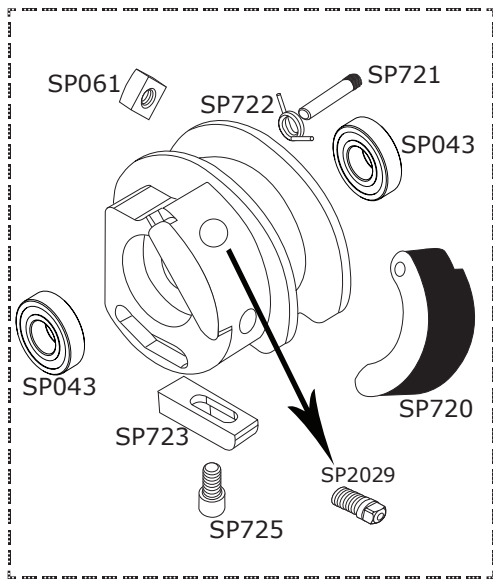

9000 DW Single Pedal

DWSP088

DWSP2150

DWSP009

DWSP093

9000 DW Single Pedal

Part Number Description

DWSP009	9000 FTBD ASSY PLATE, HINGE, HEEL, BLOCK
DWSM020	SPRING W/FELT INSERT
DWSP021	10-32 x 1.95 SPRING SCREW, 5K & 9K PEDAL
DWSP023	SPRING HEX LOCK NUT FOR #21 SPRING SCREW
DWSM029	1/4-20x3/8 DRUM KEY SCREW (4 PACK)
DWSP030	1/2 BEARING RETAINER POST OF 9000 PEDAL
DWSP031	PEDAL SPUR ONLY, KNURLED, 3K/5K/9K
DWSP032	WING SCREW, TOE CLAMP BLOCK 5/16-18 x 1i
DWSP035	COLLAR 7/8 inch FOR 9000 PEDAL CAM
DWSP037	SPRING ONLY FOR DWSP031 PEDAL SPUR
DWSP043	BEARING, 1-1/8, 9000 PEDAL CAM
DWSP047	SPACER, 1/2 inch FOR 9000 UPPER ROCKER
DWSP048	SCREW RT. UPPER ROCKER 9000/9002 PEDAL
DWSP049	ROCKER, UPPER, STEEL, 9000 PEDAL
DWSP051	LOWER SPRING HOLDER 9000 PEDAL
DWSP053	SHAFT, 9000 SINGLE PEDAL, 5 inch
DWSP061	SQUARE NUT, 1/4-20 5000 TOE/9000 CAM
DWSM062	TOE CLAMP SCREW FLAT PHIL 1-5/8 1/4-20
DWSP068	TOE CLAMP w/ NO HOLE
DWSP082	10-32 KNURLED STEP NUT FOR SPRING SCREW
DWSP083	SPRING FOR TOE CLAMP SCREW
DWSP088	9000 PRIMARY CAM ASSEMBLY
DWSP093	SPRING ASSEMBLY FOR 9000 PEDAL
DWSM101	TWO WAY BEATER - SMART PACK
DWSP108	KNURLED NUT (NO STEP) 1/4-20 (TOE CLAMP)
DWSP113	9000 SINGLE PEDAL BASE CASTING ONLY
DWSP217	SCREW, 9000 PDL LOWER ROCKER
DWSP258	PRECISION DELTA BEARING 1/2i OD 3/16i ID
DWSP701	BACK HEEL SCREW (3 pack)
DWSP704	SCREW AND NUT FOR CHAIN
DWSM705	SCREW & WASHER FOR HINGE 4 PACK
DWSP711	10-24x1/4 Base Casting Set Screw 10PK
DWSP720	CAM ADJUSTER FOR 9000/9002 PRIMARY CAM
DWSP721	PIN FOR 9000 CAM ADJUSTER
DWSP722	TORSION SPRING FOR 9000 CAM
DWSP723	SLIDE FOR 9000 CAM ADJUSTER
DWSP725	SCREW, 1/4-20 X 5/16 for 9000 CAM SLIDE
DWSM809	9000 Pedal Drum T-Key, Clamshell
DWSP901	FLAT PHIL SMS *4 PACK*
DWSP902	SCREW FOR BASEPLATE
DWSP997L	TOE CLAMP LEVER ASSY,9000
DWSP1000	PLASTIC MOLDED PEDAL KEY CLIP W/ SCREW
DWSP1090	9000 PEDAL PLATE ONLY W/ VELCRO
DWSP2143	DELTA HEEL CASTING W/ SLOPE
DWSM1204S	CHAIN FOR 9000 PEDAL
DWSM1207	DELTA II BEARING HINGE
DWSP2029	DRUM KEY SCREW, 1/4-20 x 1/2inch, CHROME
DWSP9000FO	9000 PEDAL FOOTBOARD ONLY
DWSP1303ML	BEATER HUB MEMORY LOCK W/ 8-32 SET SCREW