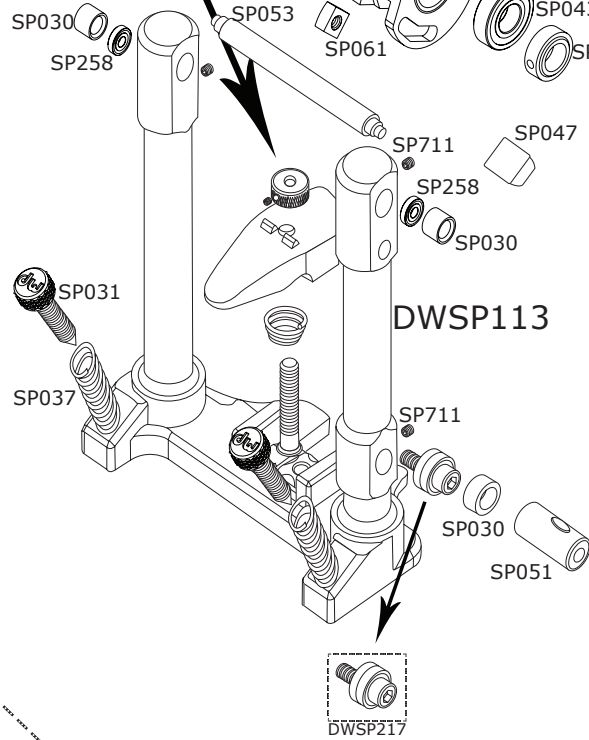

9000 DW Single Pedal

DWSP088

DWSP2150

DWSP009

DWSP093

9000 DW Single Pedal

Part Number Description

DWSP009	9000 FTBD ASSY PLATE, HINGE, HEEL, BLOCK
DWSM020	SPRING W/FELT INSERT
DWSP021	10-32 x 1.95 SPRING SCREW, 5K & 9K PEDAL
DWSP023	SPRING HEX LOCK NUT FOR #21 SPRING SCREW
DWSM029	1/4-20x3/8 DRUM KEY SCREW (4 PACK)
DWSP030	1/2 BEARING RETAINER POST OF 9000 PEDAL
DWSP031	PEDAL SPUR ONLY, KNURLED, 3K/5K/9K
DWSP032	WING SCREW, TOE CLAMP BLOCK 5/16-18 x 1i
DWSP035	COLLAR 7/8 inch FOR 9000 PEDAL CAM
DWSP037	SPRING ONLY FOR DWSP031 PEDAL SPUR
DWSP043	BEARING, 1-1/8, 9000 PEDAL CAM
DWSP047	SPACER, 1/2 inch FOR 9000 UPPER ROCKER
DWSP048	SCREW RT. UPPER ROCKER 9000/9002 PEDAL
DWSP049	ROCKER, UPPER, STEEL, 9000 PEDAL
DWSP051	LOWER SPRING HOLDER 9000 PEDAL
DWSP053	SHAFT, 9000 SINGLE PEDAL, 5 inch
DWSP061	SQUARE NUT, 1/4-20 5000 TOE/9000 CAM
DWSM062	TOE CLAMP SCREW FLAT PHIL 1-5/8 1/4-20
DWSP068	TOE CLAMP w/ NO HOLE
DWSP082	10-32 KNURLED STEP NUT FOR SPRING SCREW
DWSP083	SPRING FOR TOE CLAMP SCREW
DWSP088	9000 PRIMARY CAM ASSEMBLY
DWSP093	SPRING ASSEMBLY FOR 9000 PEDAL
DWSM101	TWO WAY BEATER - SMART PACK
DWSP108	KNURLED NUT (NO STEP) 1/4-20 (TOE CLAMP)
DWSP113	9000 SINGLE PEDAL BASE CASTING ONLY
DWSP217	SCREW, 9000 PDL LOWER ROCKER
DWSP258	PRECISION DELTA BEARING 1/2i OD 3/16i ID
DWSP701	BACK HEEL SCREW (3 pack)
DWSP704	SCREW AND NUT FOR CHAIN
DWSM705	SCREW & WASHER FOR HINGE 4 PACK
DWSP711	10-24x1/4 Base Casting Set Screw 10PK
DWSP720	CAM ADJUSTER FOR 9000/9002 PRIMARY CAM
DWSP721	PIN FOR 9000 CAM ADJUSTER
DWSP722	TORSION SPRING FOR 9000 CAM
DWSP723	SLIDE FOR 9000 CAM ADJUSTER
DWSP725	SCREW, 1/4-20 X 5/16 for 9000 CAM SLIDE
DWSM809	9000 Pedal Drum T-Key, Clamshell
DWSP901	FLAT PHIL SMS *4 PACK*
DWSP902	SCREW FOR BASEPLATE
DWSP997L	TOE CLAMP LEVER ASSY,9000
DWSP1000	PLASTIC MOLDED PEDAL KEY CLIP W/ SCREW
DWSP1090	9000 PEDAL PLATE ONLY W/ VELCRO
DWSP2143	DELTA HEEL CASTING W/ SLOPE
DWSM1204S	CHAIN FOR 9000 PEDAL
DWSM1207	DELTA II BEARING HINGE
DWSP2029	DRUM KEY SCREW, 1/4-20 x 1/2inch, CHROME
DWSP9000FO	9000 PEDAL FOOTBOARD ONLY
DWSP1303ML	BEATER HUB MEMORY LOCK W/ 8-32 SET SCREW