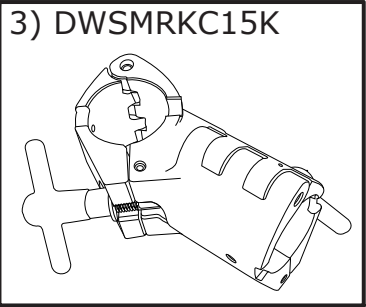

# RKSIDE DW Side Rack System

Part Number	Description
1) DWSMRKFEET	RUBBER FEET
2) DWSMRKDRKY	HI-TORQUE DRUM KEY
3) DWSMRKC15K	DW RACK 1.5-1.5 W/DRUMKEY SCR
4) DWSMRKC15T	DW RACK 1.5 - 1.5 T-LEG CLAMP
5) DWSMRKC15V	DW RACK 1.5" V RACK CLAMP
6) DWSMRKML15	DW RACK 1.5" HINGED MEMORY LOCK
DWCPRKB24S	DW RACK 24 INCH STRAIGHT BAR
DWCPRKB36S	DW RACK 36 INCH STRAIGHT BAR

1) DWSMRKFEET

2) DWSMRKDRKY

3) DWSMRKC15K

4) DWSMRKC15T

5) DWSMRKC15V

6) DWSMRKML15

## OPTIONS

DWSMRKNPLV

DWCPRKCAST

DWSMRKNPLV  
 DWCPRKCAST  
 DWSM912  
 DWSM934  
 DWSMRKTTCA

NAMEPLATE WITH LEVEL  
 RACK CASTER (2 PACK)  
 1/2X18 BOOM CYMBAL ARM  
 3/4" X 18" (912) BOOM ARM  
 1.5" - .75" TUBE TOP  
 CYMBAL ADAPTER