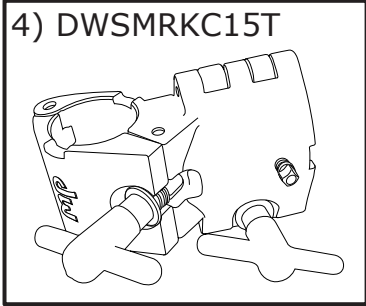

# RKSIDE DW Side Rack System

# RKSIDE DW Side Rack System

Part Number	Description
1) DWSMRKFEET	RUBBER FEET
2) DWSMRKDRKY	HI-TORQUE DRUM KEY
3) DWSMRKC15K	DW RACK 1.5-1.5 W/DRUMKEY SCR
4) DWSMRKC15T	DW RACK 1.5 - 1.5 T-LEG CLAMP
5) DWSMRKC15V	DW RACK 1.5" V RACK CLAMP
6) DWSMRKML15	DW RACK 1.5" HINGED MEMORY LOCK
DWCPRKB24S	DW RACK 24 INCH STRAIGHT BAR
DWCPRKB36S	DW RACK 36 INCH STRAIGHT BAR

1) DWSMRKFEET

2) DWSMRKDRKY

3) DWSMRKC15K

4) DWSMRKC15T

5) DWSMRKC15V

6) DWSMRKML15

## OPTIONS

DWSMRKNPLV

DWCPRKCAST

DWSMRKNPLV  
 DWCPRKCAST  
 DWSM912  
 DWSM934  
 DWSMRKTTCA

NAMEPLATE WITH LEVEL  
 RACK CASTER (2 PACK)  
 1/2X18 BOOM CYMBAL ARM  
 3/4" X 18" (912) BOOM ARM  
 1.5" - .75" TUBE TOP  
 CYMBAL ADAPTER