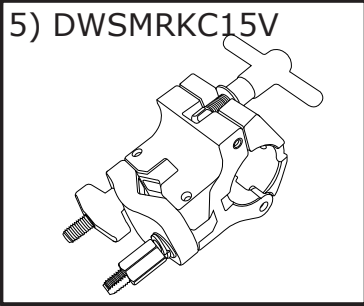

# RKSIDE DW Side Rack System

Part Number	Description
1) DWSMRKFEET	RUBBER FEET
2) DWSMRKDRKY	HI-TORQUE DRUM KEY
3) DWSMRKC15K	DW RACK 1.5-1.5 W/DRUMKEY SCR
4) DWSMRKC15T	DW RACK 1.5 - 1.5 T-LEG CLAMP
5) DWSMRKC15V	DW RACK 1.5" V RACK CLAMP
6) DWSMRKML15	DW RACK 1.5" HINGED MEMORY LOCK
DWCPRKB24S	DW RACK 24 INCH STRAIGHT BAR
DWCPRKB36S	DW RACK 36 INCH STRAIGHT BAR

1) DWSMRKFEET

2) DWSMRKDRKY

3) DWSMRKC15K

4) DWSMRKC15T

5) DWSMRKC15V

6) DWSMRKML15

## OPTIONS

DWSMRKNPLV

DWCPRKCAST

DWSMRKNPLV  
 DWCPRKCAST  
 DWSM912  
 DWSM934  
 DWSMRKTTCA

NAMEPLATE WITH LEVEL  
 RACK CASTER (2 PACK)  
 1/2X18 BOOM CYMBAL ARM  
 3/4" X 18" (912) BOOM ARM  
 1.5" - .75" TUBE TOP  
 CYMBAL ADAPTER