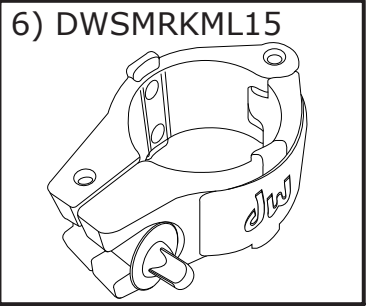

# RKSIDE DW Side Rack System

Part Number	Description
1) DWSMRKFEET	RUBBER FEET
2) DWSMRKDRKY	HI-TORQUE DRUM KEY
3) DWSMRKC15K	DW RACK 1.5-1.5 W/DRUMKEY SCR
4) DWSMRKC15T	DW RACK 1.5 - 1.5 T-LEG CLAMP
5) DWSMRKC15V	DW RACK 1.5" V RACK CLAMP
6) DWSMRKML15	DW RACK 1.5" HINGED MEMORY LOCK
DWCPRKB24S	DW RACK 24 INCH STRAIGHT BAR
DWCPRKB36S	DW RACK 36 INCH STRAIGHT BAR

1) DWSMRKFEET

2) DWSMRKDRKY

3) DWSMRKC15K

4) DWSMRKC15T

5) DWSMRKC15V

6) DWSMRKML15

## OPTIONS

DWSMRKNPLV

DWCPRKCAST

DWSMRKNPLV  
 DWCPRKCAST  
 DWSM912  
 DWSM934  
 DWSMRKTTCA

NAMEPLATE WITH LEVEL  
 RACK CASTER (2 PACK)  
 1/2X18 BOOM CYMBAL ARM  
 3/4" X 18" (912) BOOM ARM  
 1.5" - .75" TUBE TOP  
 CYMBAL ADAPTER