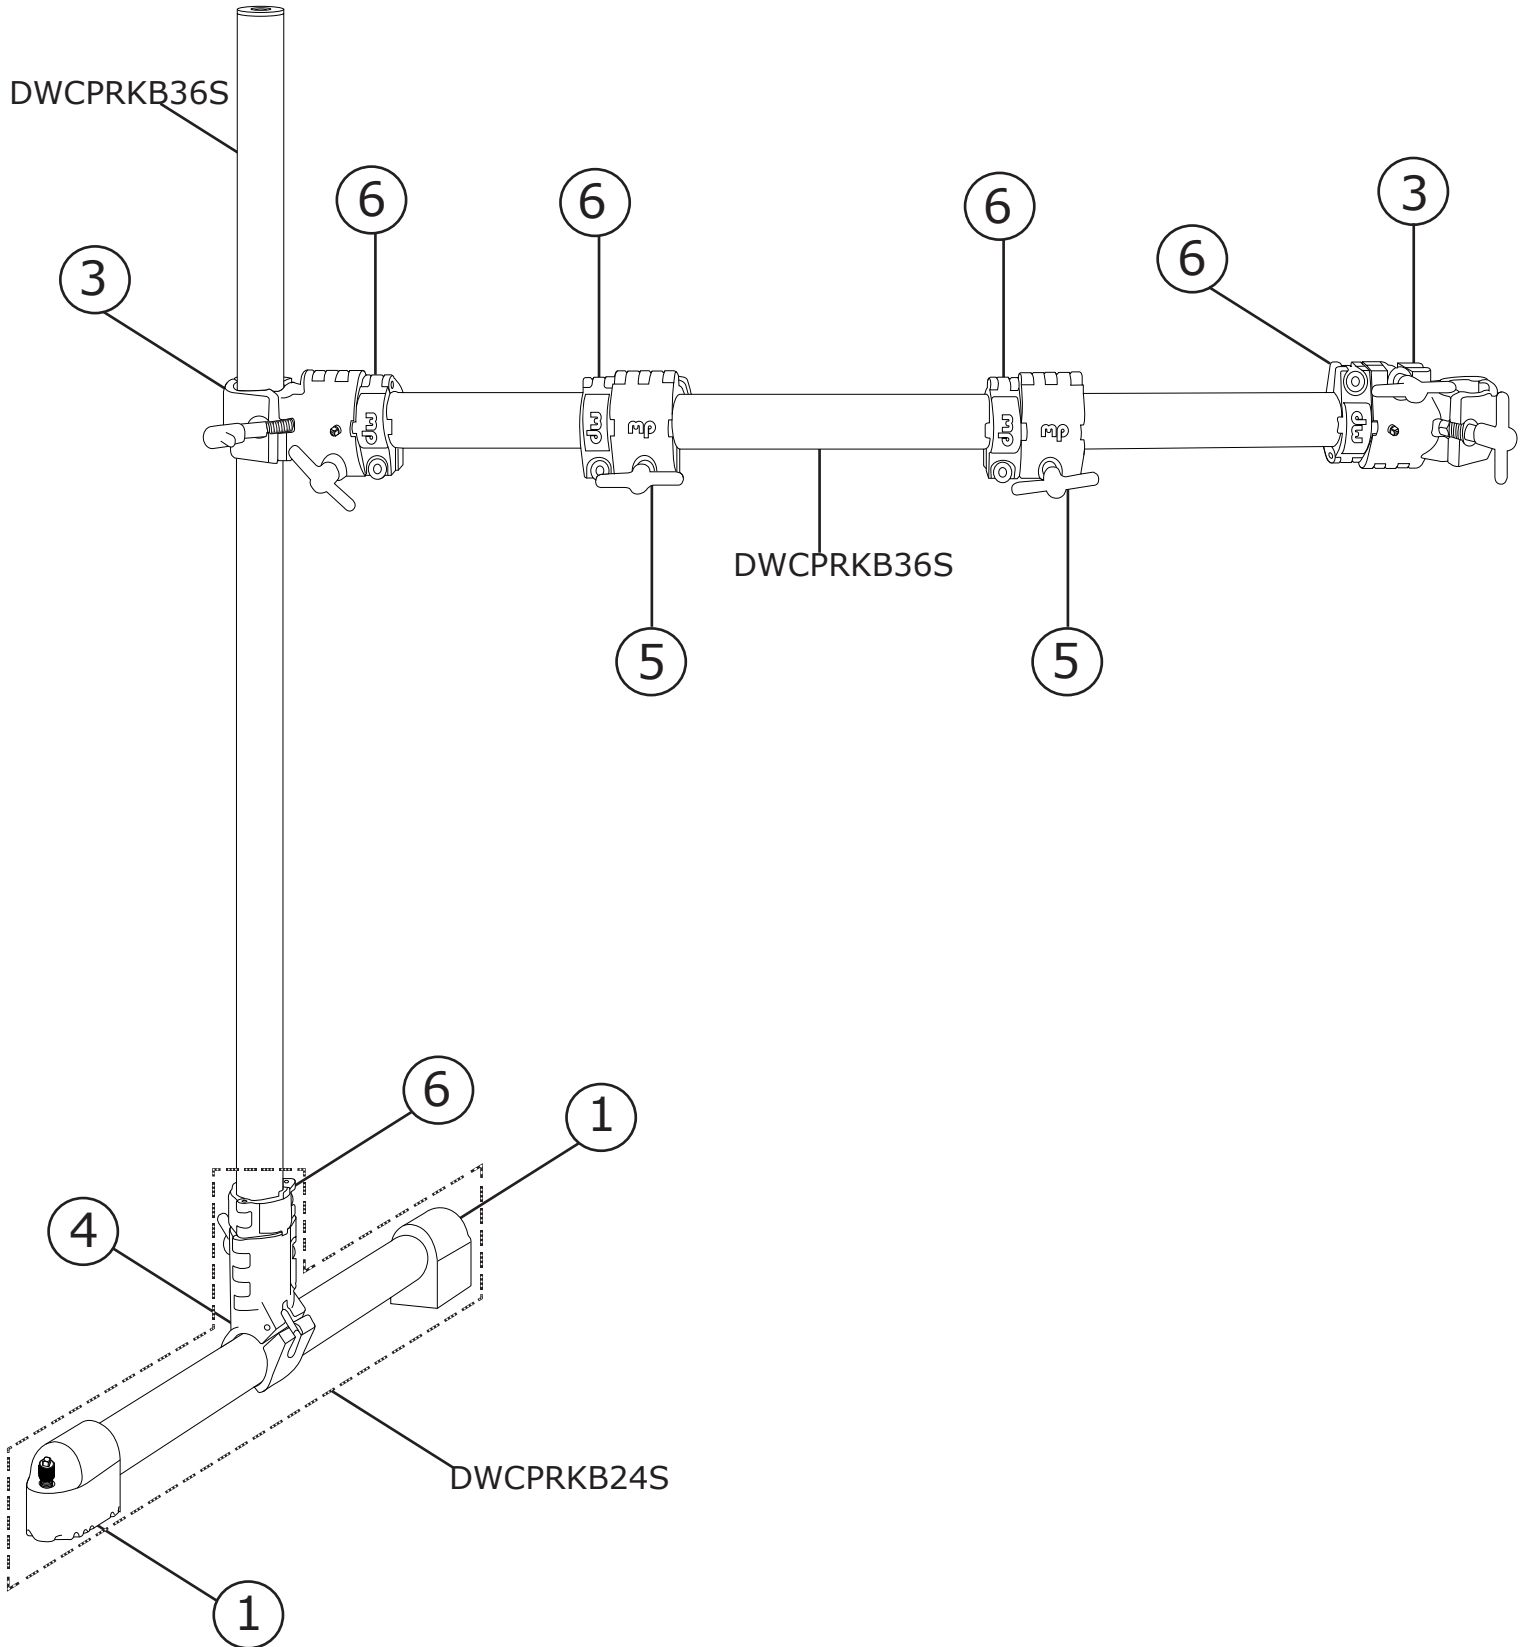

# RKSIDE DW Side Rack System

Part Number	Description
1) DWSMRKFEET	RUBBER FEET
2) DWSMRKDRKY	HI-TORQUE DRUM KEY
3) DWSMRKC15K	DW RACK 1.5-1.5 W/DRUMKEY SCR
4) DWSMRKC15T	DW RACK 1.5 - 1.5 T-LEG CLAMP
5) DWSMRKC15V	DW RACK 1.5" V RACK CLAMP
6) DWSMRKML15	DW RACK 1.5" HINGED MEMORY LOCK
DWCPRKB24S	DW RACK 24 INCH STRAIGHT BAR
DWCPRKB36S	DW RACK 36 INCH STRAIGHT BAR

1) DWSMRKFEET

2) DWSMRKDRKY

3) DWSMRKC15K

4) DWSMRKC15T

5) DWSMRKC15V

6) DWSMRKML15

## OPTIONS

DWSMRKNPLV

DWCPRKCAST

DWSMRKNPLV  
 DWCPRKCAST  
 DWSM912  
 DWSM934  
 DWSMRKTTCA

NAMEPLATE WITH LEVEL  
 RACK CASTER (2 PACK)  
 1/2X18 BOOM CYMBAL ARM  
 3/4" X 18" (912) BOOM ARM  
 1.5" - .75" TUBE TOP  
 CYMBAL ADAPTER