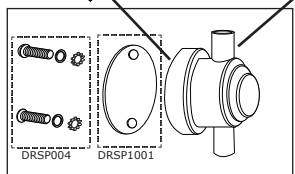

DRSP10140DD_*

TENSION ROD

Brass / Stainless
Rods also available

MAG-THROWOFF

TENSION
ADJUSTMENT
KNOB

DWSMTT_**_**

DW Collector's Series Snare Drum

Part Number Description

"10","12","13","14","15","16"

TrueTone Snare Wires

DWSMTT1610	10 INCH, 16 STRAND
DWSMTT1612	12 INCH, 16 STRAND
DWSMTT1813	13 INCH, 18 STRAND
DWSMTT2014	14 INCH, 20 STRAND
09TT2015	15 INCH, 20 STRAND
DRSPTT2516	16 INCH, 25 STRAND

TENSION ROD SIZING CHART

138 = 4" SNARE
 165 = 5" SNARE
 225 = 5.5" & 6" SNARE
 275 = 6.5" & 7" SNARE

DRSP2243	CHROME
DRSP2262	BLACK NICKEL
DRSP2263	NICKEL
DRSP2264	GOLD
DRSP2265	SATIN CHROME
DRSP2266	BLACK CHROME