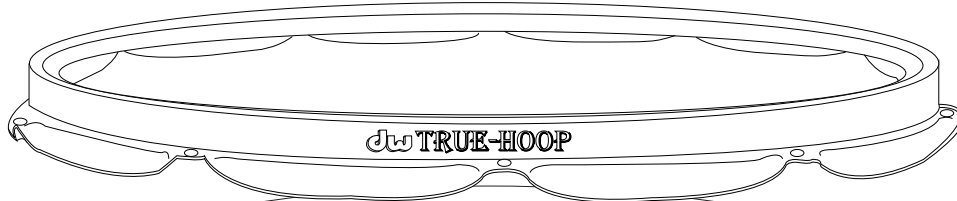

DW Collector's Series Snare Drum

DRSP1012_*

DRSPCH_**B_*

3P-BUTT PLATE

DRDHCW_**

DRDHSS_**

DRSPCH_**S_*

DWSP2155 DRSP1018R-_*

DRSP10140DD_*

TENSION ROD

Brass / Stainless
Rods also available

MAG-THROWOFF

TENSION
ADJUSTMENT
KNOB

DWSMTT_**_**

DW Collector's Series Snare Drum

Part Number Description