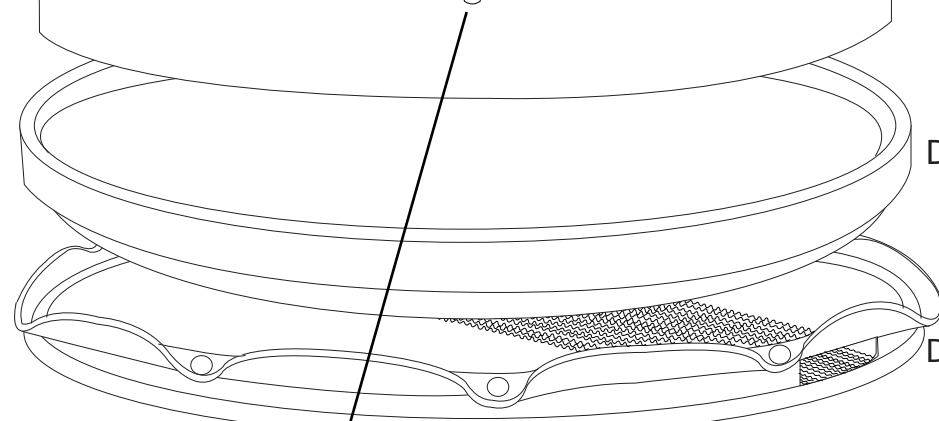

DW Collector's Series Snare Drum

DRSP1012_*

DRSPCH_**B_*

3P-BUTT PLATE

DRDHCW_**

DRDHSS_**

DRSPCH_**S_*

DWSP2155 DRSP1018R-_*

DRSP10140DD_*

TENSION ROD

Brass / Stainless
Rods also available

MAG-THROWOFF

TENSION
ADJUSTMENT
KNOB

DWSMTT_**_**