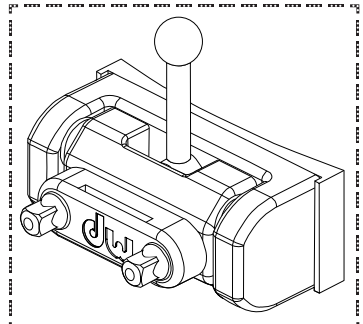

DW Collector's Series Snare Drum

DRSP1012_*

DRSPCH_**B_*

3P-BUTT PLATE

DRDHCW_**

DRDHSS_**

DRSPCH_**S_*

DWSP2155 DRSP1018R-_*

DRSP10140DD_*

TENSION ROD

Brass / Stainless
Rods also available

MAG-THROWOFF

TENSION
ADJUSTMENT
KNOB

DWSMTT_**_**

DW Collector's Series Snare Drum

Part Number Description

TENSION ROD SIZING CHART

138 = 4" SNARE
 165 = 5" SNARE
 225 = 5.5" & 6" SNARE
 275 = 6.5" & 7" SNARE

DRSP2243	CHROME
DRSP2262	BLACK NICKEL
DRSP2263	NICKEL
DRSP2264	GOLD
DRSP2265	SATIN CHROME
DRSP2266	BLACK CHROME