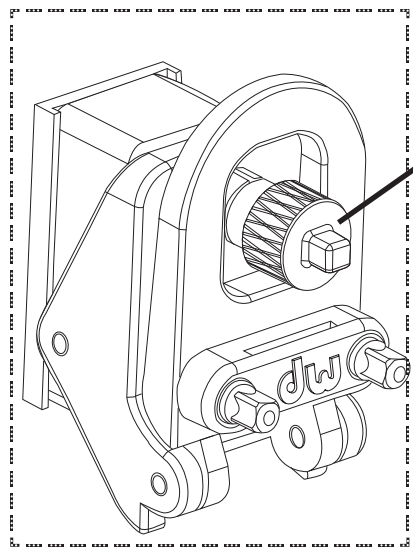

DW Collector's Series Snare Drum

DRSP1012_*

DRSPCH_**B_*

3P-BUTT PLATE

DRDHCW_**

DRDHSS_**

DRSPCH_**S_*

DWSP2155 DRSP1018R-_*

DRSP10140DD_*

TENSION ROD

Brass / Stainless
Rods also available

MAG-THROWOFF

TENSION
ADJUSTMENT
KNOB

DWSMTT_**_**

DW Collector's Series Snare Drum

Part Number Description

DRSPCH_**B_*	DW BATTER SNARE TRUE HOOP
DRSPCH_**S_*	DW SNARE SIDE TRUE HOOP
DRDHCW_**	COATED SNARE DRUM HEAD W/ TUNING SEQUENCE
DRDHSS_**	CLEAR SNARE BOTTOM HEAD
DRSP1012_*	AIR VENT ASSEMBLY
DRSPBADGEL08	DW BLACK/SILVER LOGO BADGE,GASKET&FASTENER
DRSPBADGES08	DW BLACK/SILVER SERIAL BADGE,GASKET&FASTENER
DRSP10140DD_*	SNARE LUG ASSEMBLY
DRSP003	LUG SCREW W/ WASHERS 1/2in (10 PACK)
DWSP2155	BLACK PLASTIC INSERT FOR LUG
DRSP1001	LUG GASKET, TOM/SNARE, 10 pack

TENSION ROD SIZING CHART

138 = 4" SNARE
 165 = 5" SNARE
 225 = 5.5" & 6" SNARE
 275 = 6.5" & 7" SNARE

DRSP2243	CHROME
DRSP2262	BLACK NICKEL
DRSP2263	NICKEL
DRSP2264	GOLD
DRSP2265	SATIN CHROME
DRSP2266	BLACK CHROME