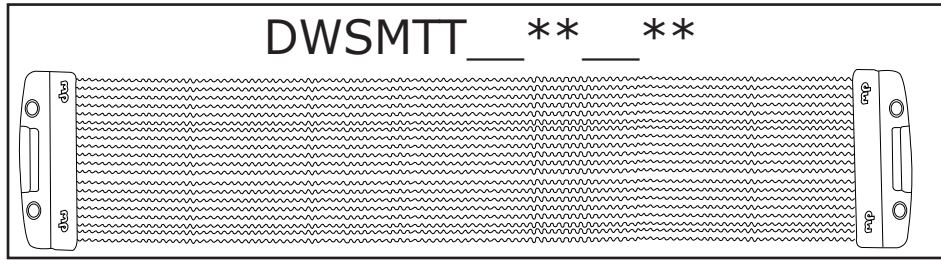

DRSP10140DD_*

TENSION ROD

Brass / Stainless
Rods also available

MAG-THROWOFF

TENSION
ADJUSTMENT
KNOB

DWSMTT_**_**

DW Collector's Series Snare Drum

Part Number Description