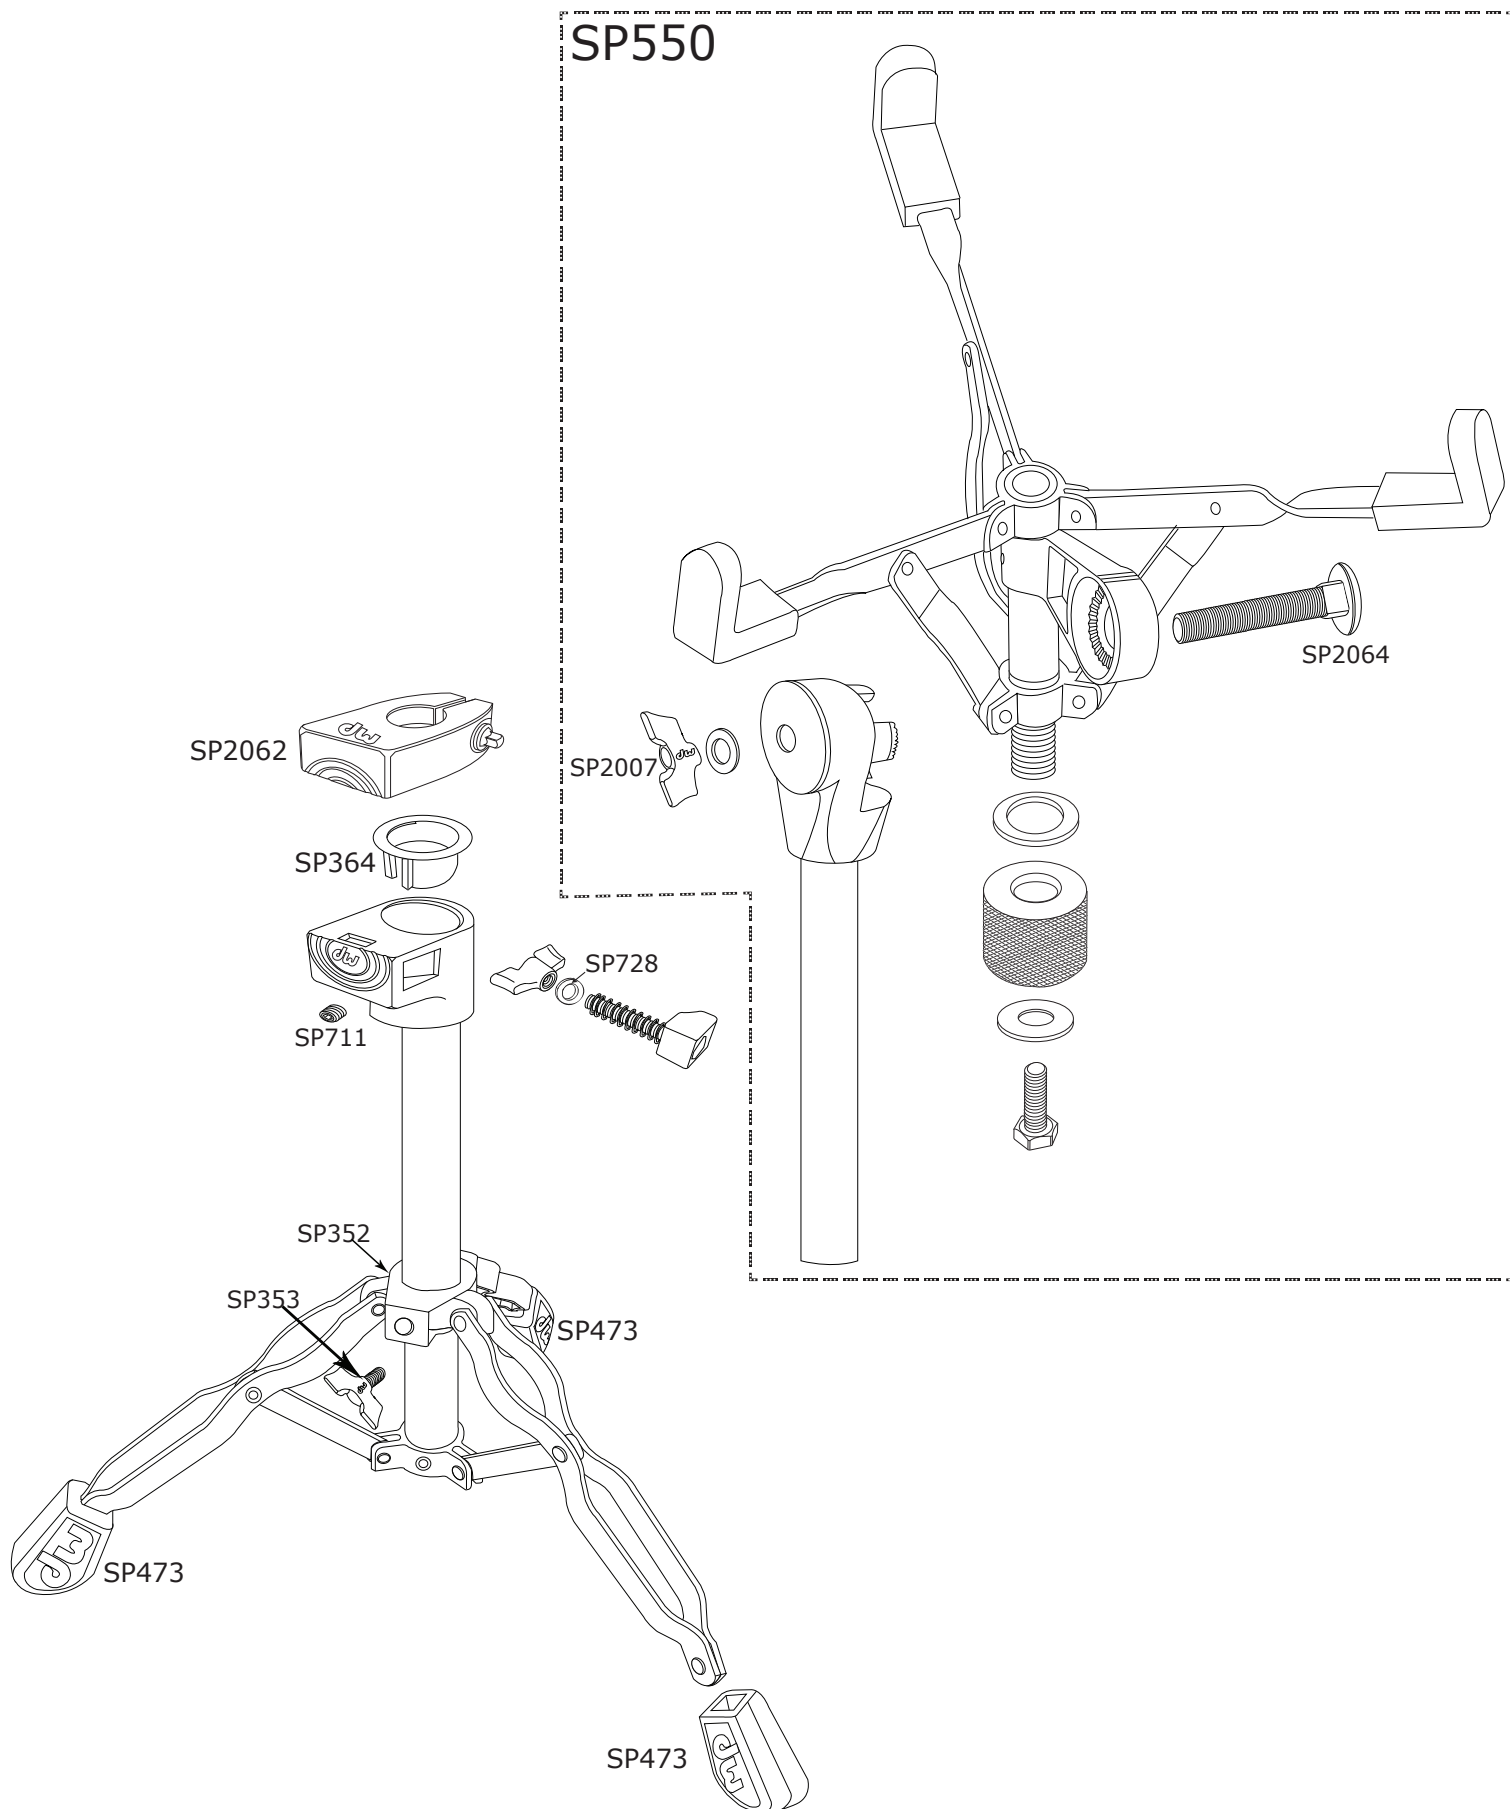

# 5300 DW Snare Stand

# 5300 DW Snare Stand

Part Number	Description
DWSP352	CLAMP FOR LEG ASSEMBLY
DWSP353	8MM DW WING SCREW
DWSP364	PLASTIC BUSHING
DWSP473	RUBBER FOOT
DWSP550	5300 SNARE BASKET + UPPER TUBE ASSEMBLY
DWSP711	SET SCREW
DWSP728	WASHER
DWSP2062	1" MEMORY LOCK
DWSP2064	CARRIAGE BOLT