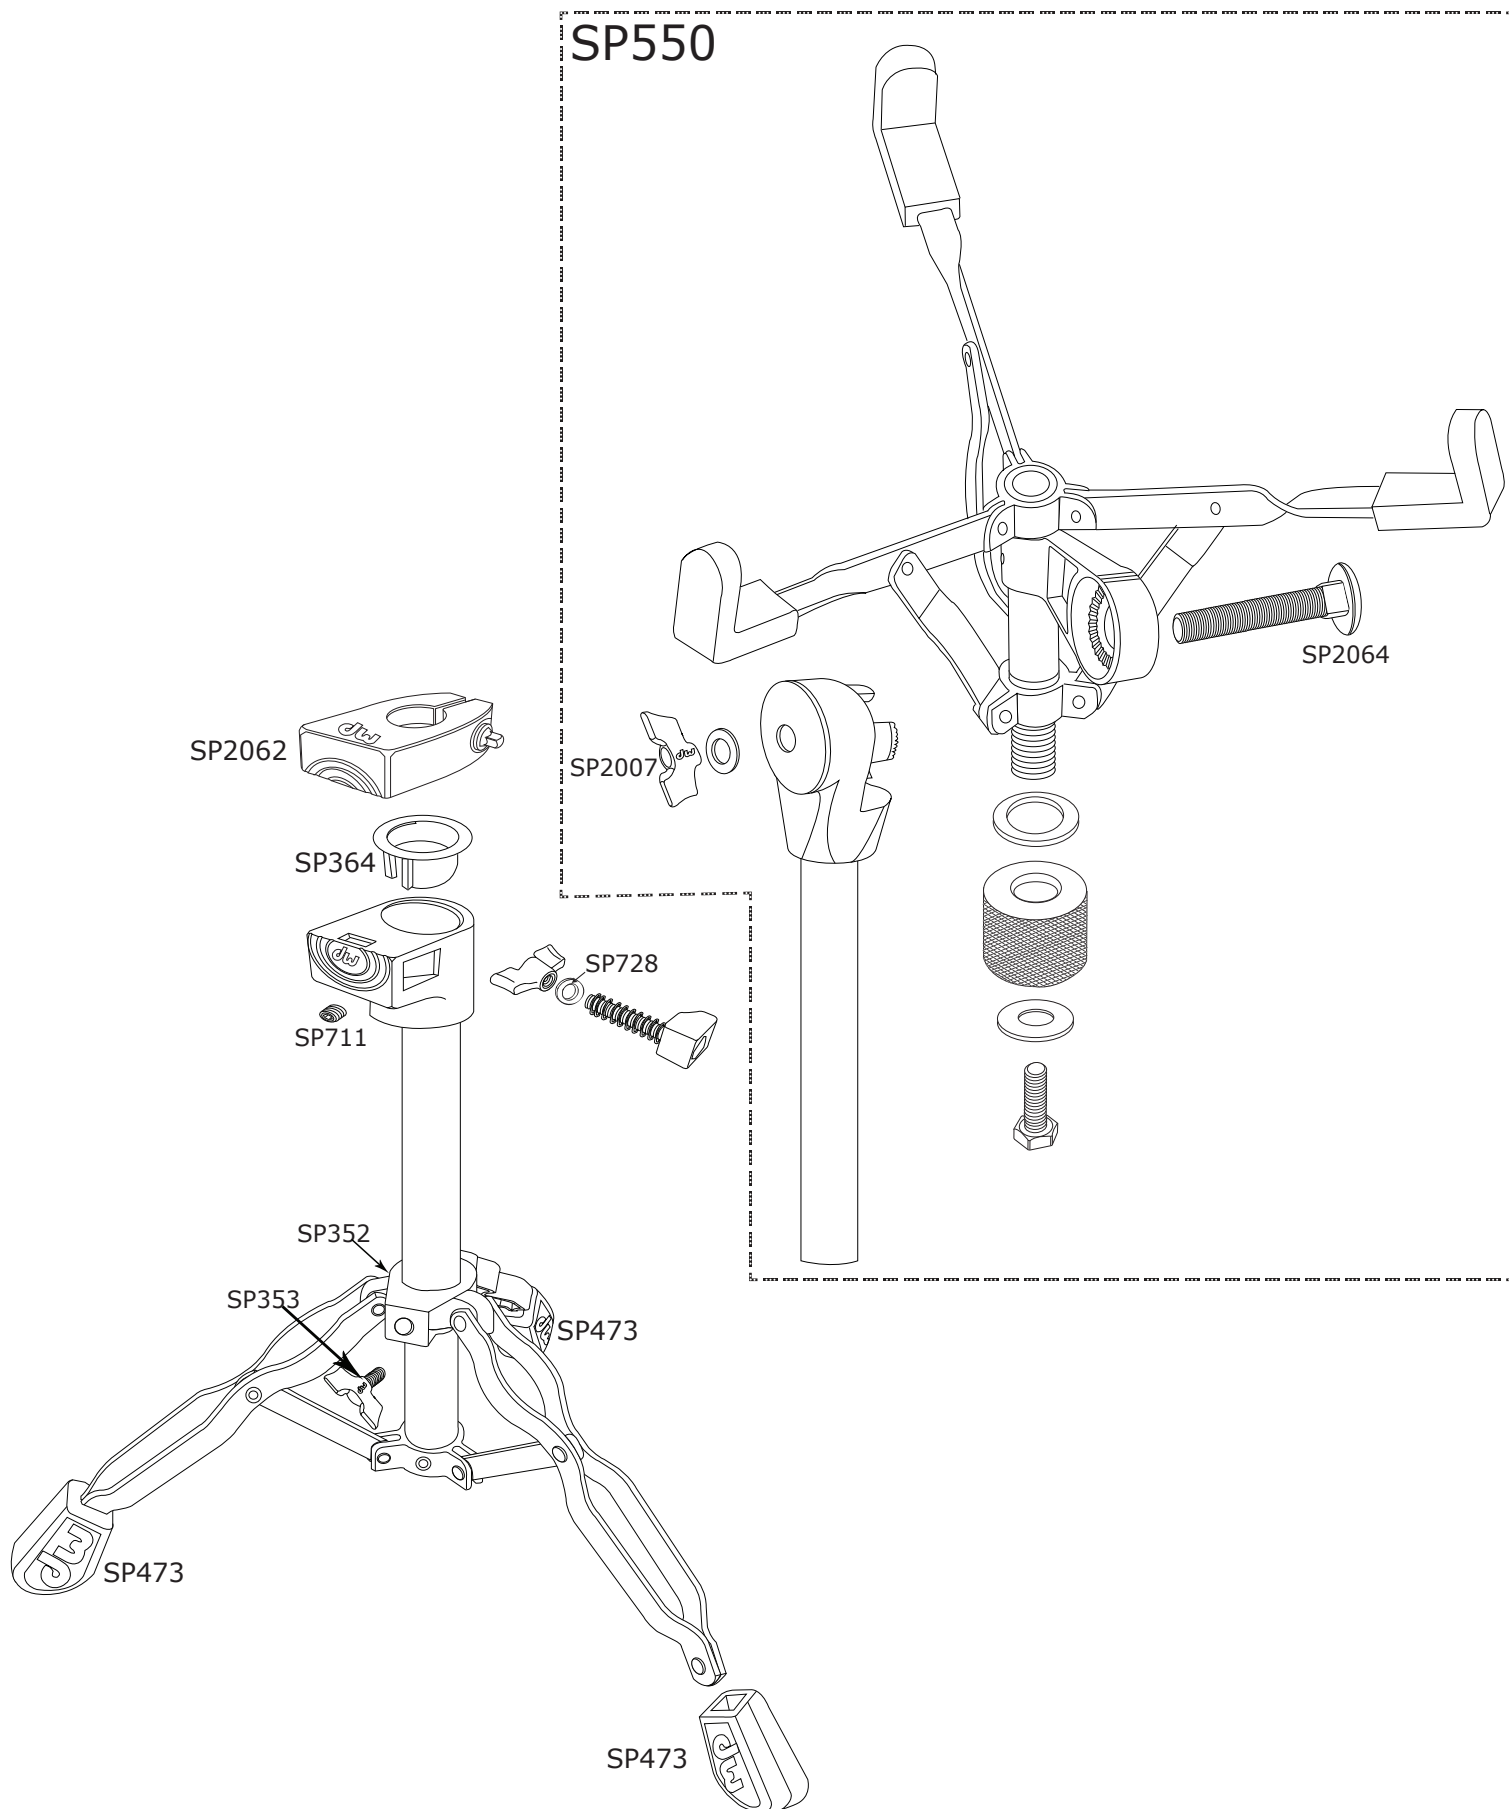

5300 DW Snare Stand

5300 DW Snare Stand

| Part Number | Description |
|-------------|---|
| DWSP352 | CLAMP FOR LEG ASSEMBLY |
| DWSP353 | 8MM DW WING SCREW |
| DWSP364 | PLASTIC BUSHING |
| DWSP473 | RUBBER FOOT |
| DWSP550 | 5300 SNARE BASKET + UPPER TUBE ASSEMBLY |
| DWSP711 | SET SCREW |
| DWSP728 | WASHER |
| DWSP2062 | 1" MEMORY LOCK |
| DWSP2064 | CARRIAGE BOLT |