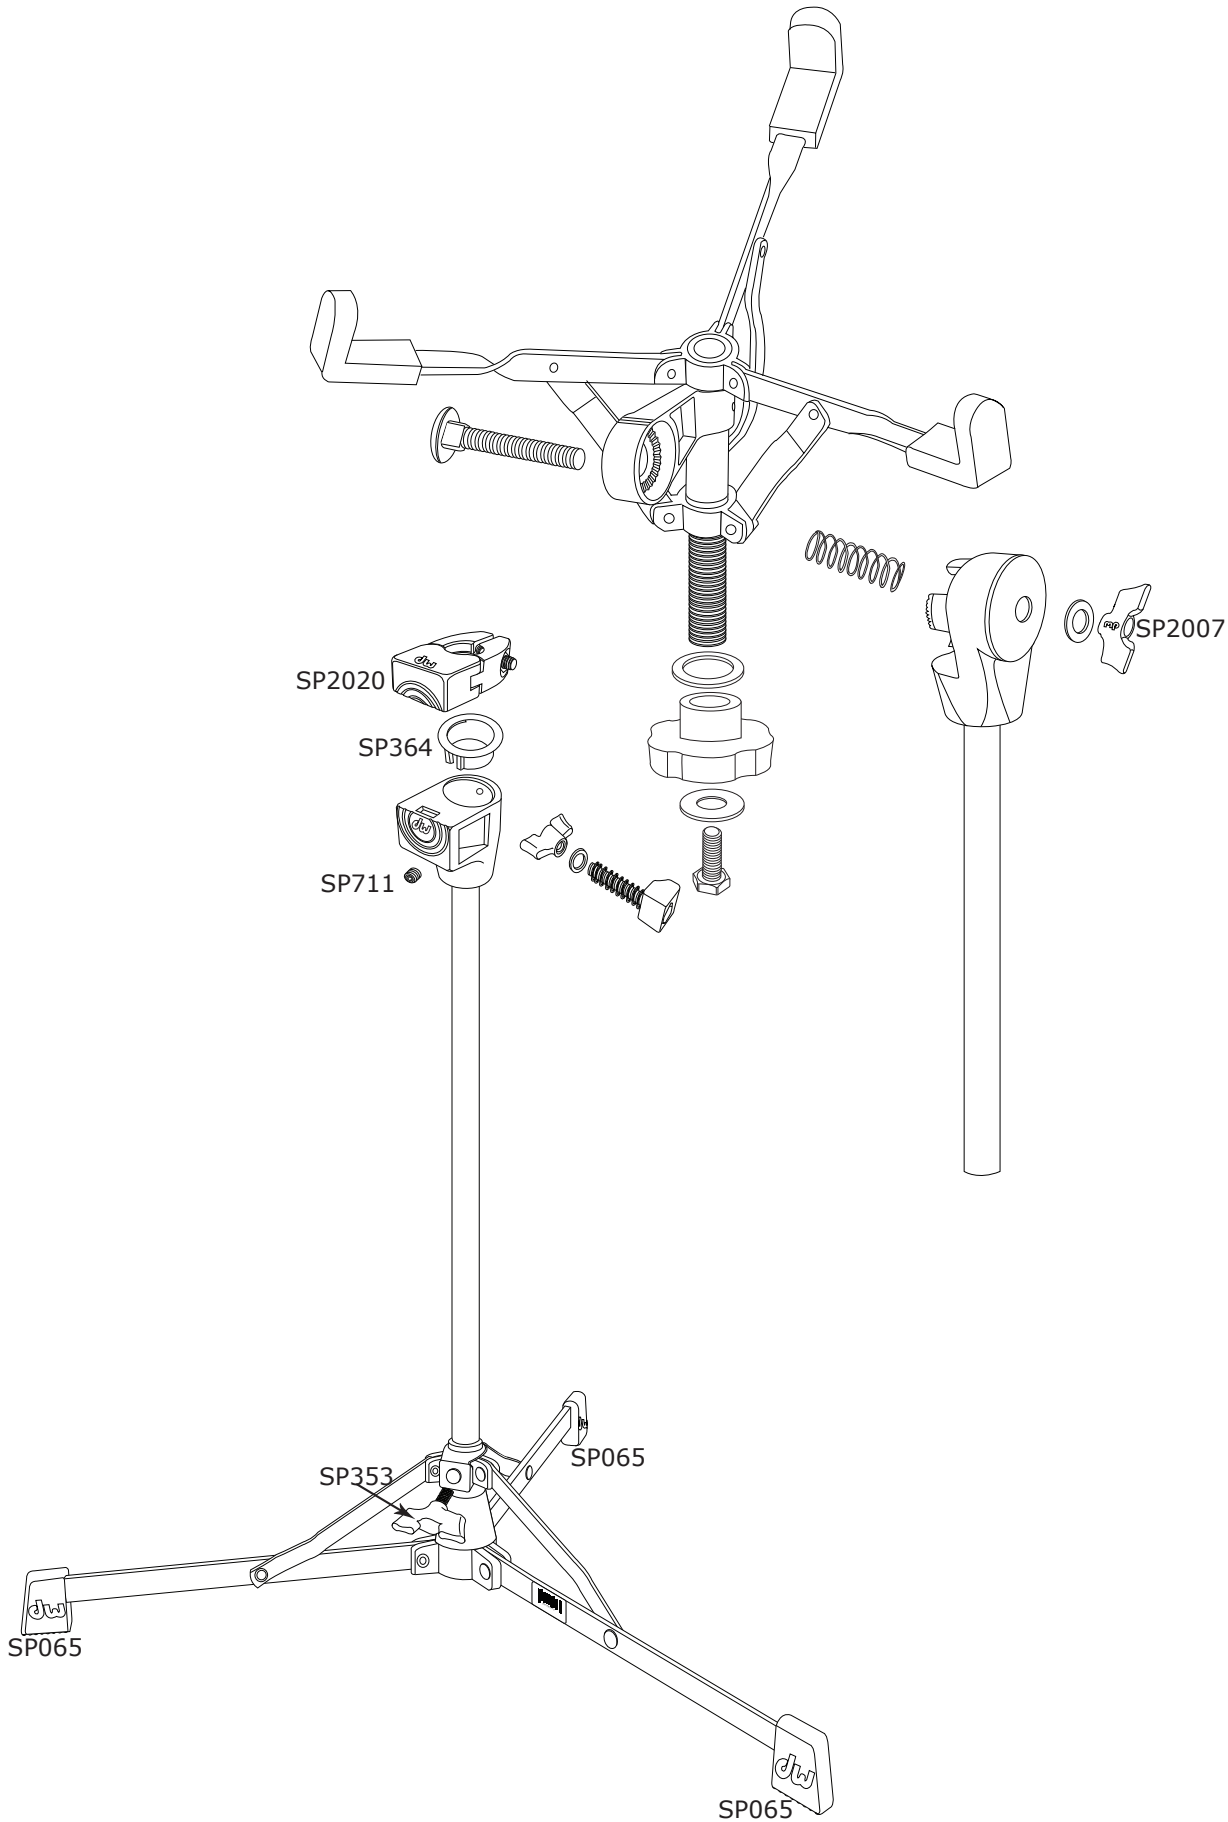

6300 DW Snare Stand

6300 DW Snare Stand

<u>Part Number</u>	<u>Description</u>
DWSP065	RUBBER FOOT
DWSP353	8MM DW WING SCREW
DWSP364	PLASTIC BUSHING FOR 1" TUBE JOINT
DWSP711	SET SCREW
DWSP2007	8MM WING NUT
DWSP2020	MEMORY LOCK