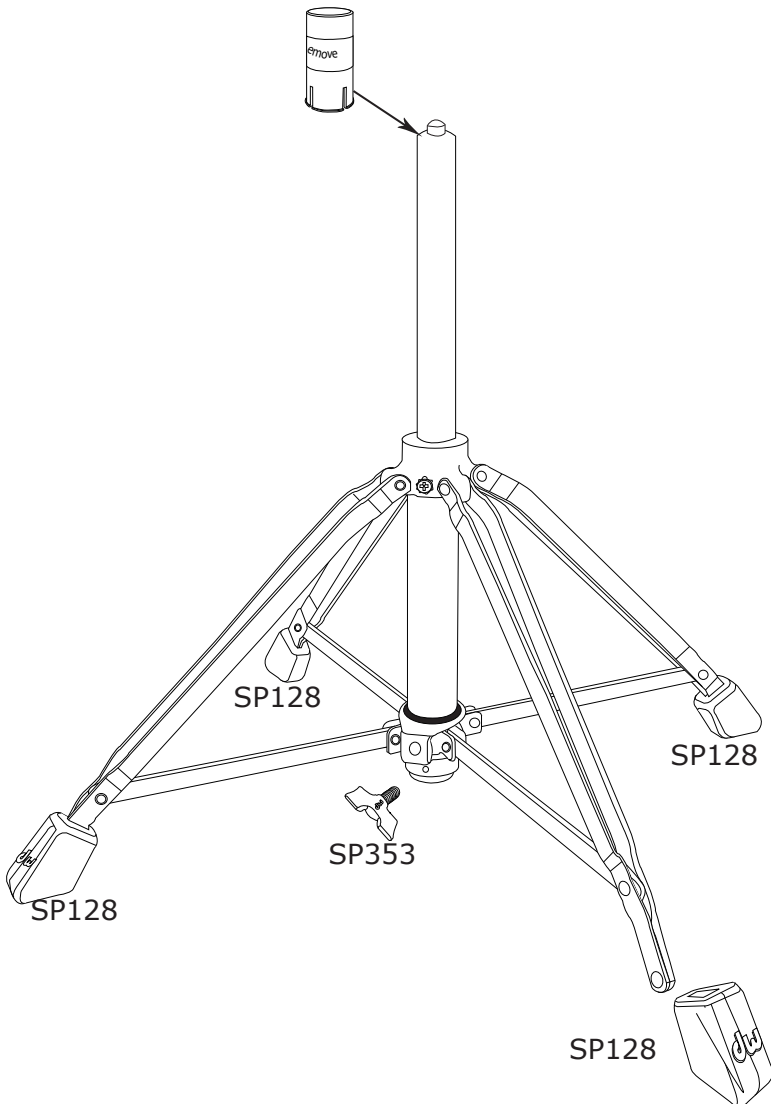

9100AL DW Throne

DWSP128	RUBBER FEET
DWSP130	M8-1.25x1" SCREW
DWSP131	M8-1.25x1 3/8" SCREW
DWSP137	SPACER
DWSP353	DW WING SCREW, 8MM
DWSP1302	WING SCREW
DWSP2077	REMOVABLE BRACKET FOR AIR LIFT THRONE
DWSP2094	AIRLIFT THRONE BASE
DWSP2095	ROUND TOP FOR AIRLIFT THRONE w/ BRACKET

DWSP2094

DWSP2095