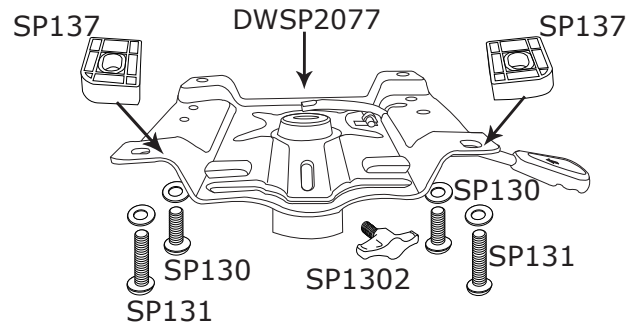

9100AL DW Throne

DWSP128	RUBBER FEET
DWSP130	M8-1.25x1" SCREW
DWSP131	M8-1.25x1 3/8" SCREW
DWSP137	SPACER
DWSP353	DW WING SCREW, 8MM
DWSP1302	WING SCREW
DWSP2077	REMOVABLE BRACKET FOR AIR LIFT THRONE
DWSP2094	AIRLIFT THRONE BASE
DWSP2095	ROUND TOP FOR AIRLIFT THRONE w/ BRACKET

DWSP2094

DWSP2095