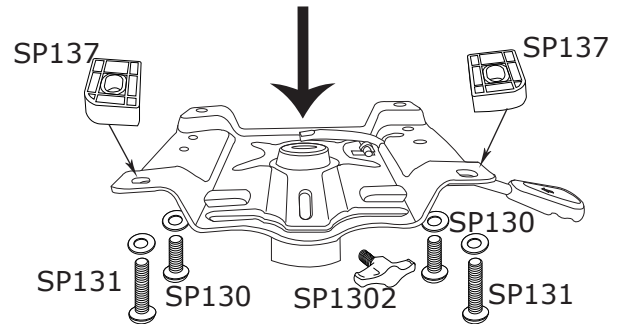

9120AL DW Throne

DWSP128	RUBBER FEET
DWSP130	M8-1.25x1" SCREW
DWSP131	M8-1.25x1 3/8" SCREW
DWSP137	SPACER
DWSP353	DW WING SCREW, 8MM
DWSP1302	WING SCREW
DWSP2077	REMOVABLE BRACKET FOR AIR LIFT THRONE
DWSP2094	AIRLIFT THRONE BASE
DWSP2096	TRACTOR TOP FOR AIRLIFT THRONE

DWSP2094

DWSP2077

DWSP2096