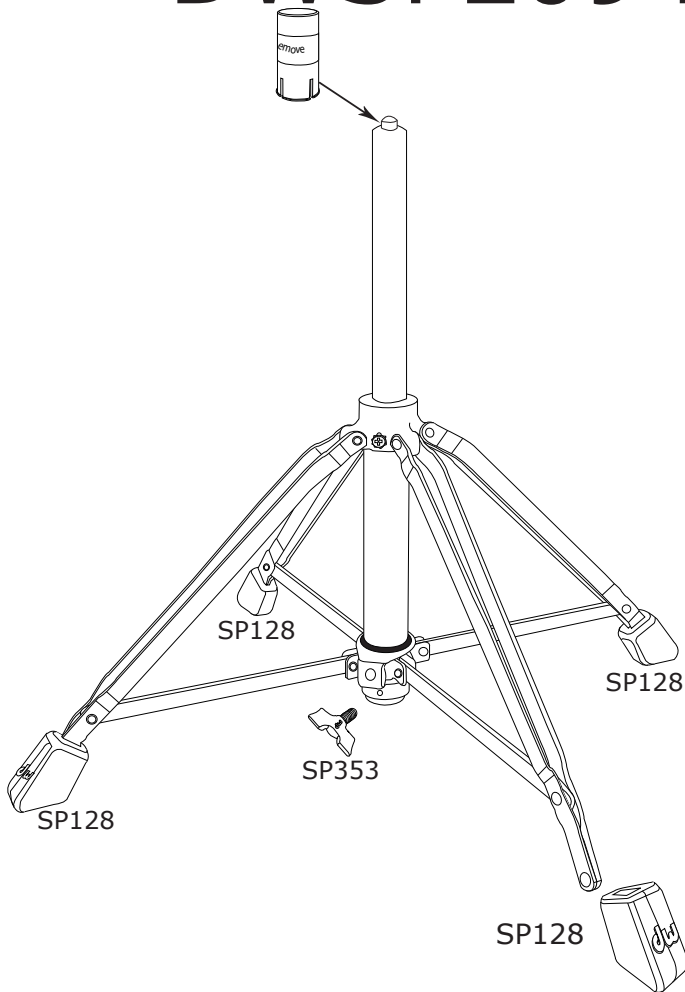

# 9120AL DW Throne

DWSP128	RUBBER FEET
DWSP130	M8-1.25x1" SCREW
DWSP131	M8-1.25x1 3/8" SCREW
DWSP137	SPACER
DWSP353	DW WING SCREW, 8MM
DWSP1302	WING SCREW
DWSP2077	REMOVABLE BRACKET FOR AIR LIFT THRONE
DWSP2094	AIRLIFT THRONE BASE
DWSP2096	TRACTOR TOP FOR AIRLIFT THRONE

## DWSP2094

## DWSP2077

## DWSP2096