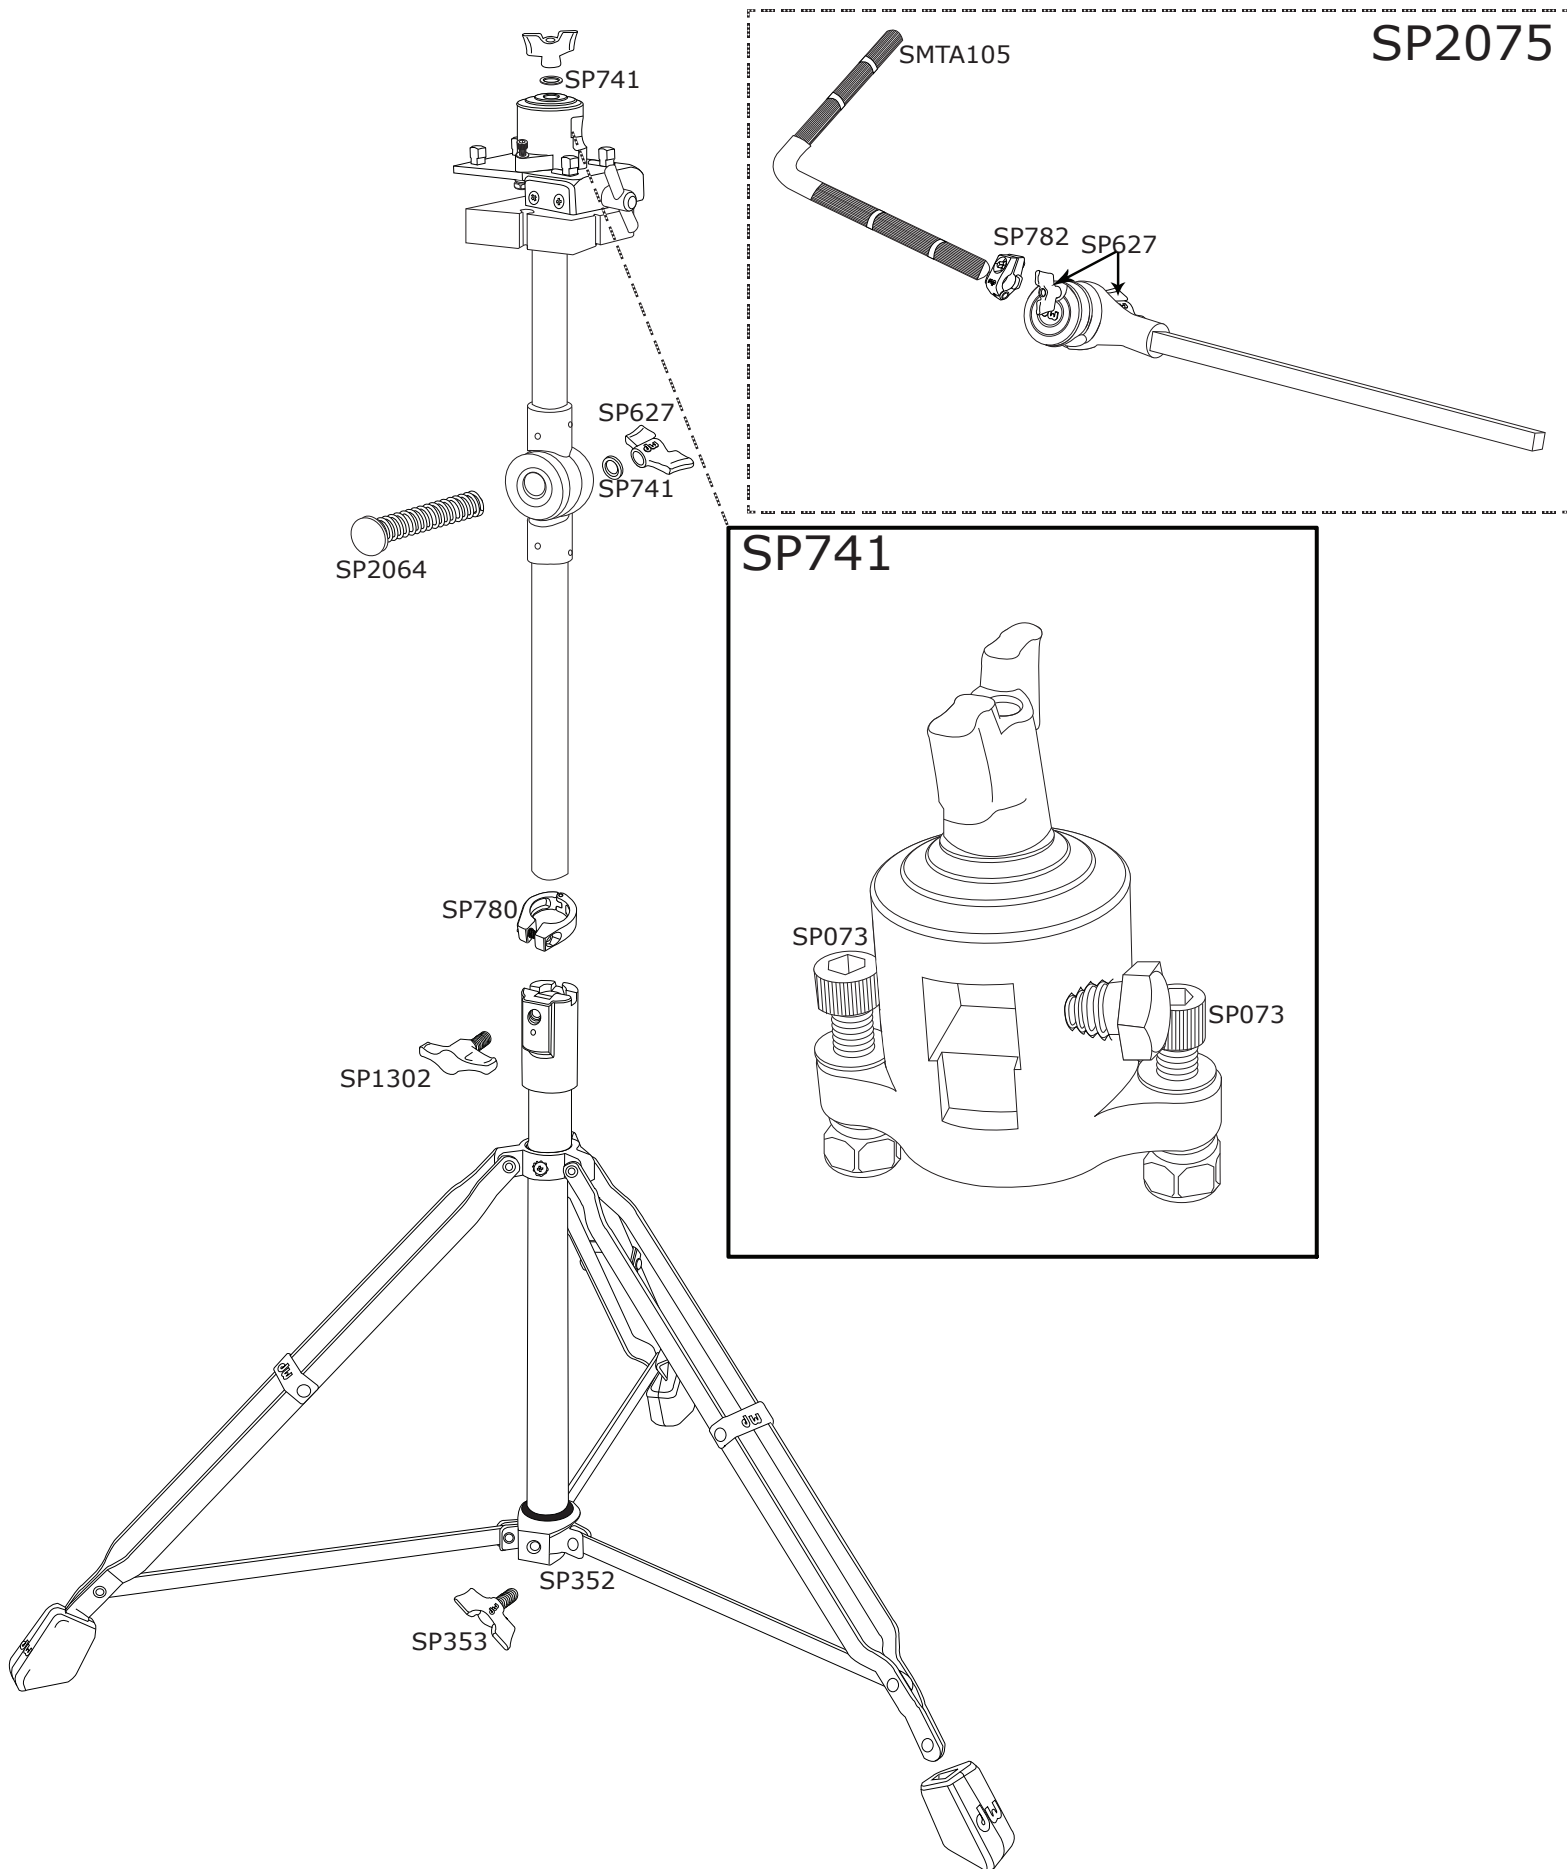

9600 DW Timbale Stand

9600 DW Timbale Stand

Part Number	Description
DWSMTA105	1/2" L-ROD W/ 1/2" HINGE MEMORY TO 7/16"
DWSP073	SCREW, LEFT UPPER ROCKER
DWSP352	CLAMP FOR LEG ASSEMBLY
DWSP353	8MM DW WING SCREW
DWSP627	8MM WING NUT FOR SPRING LOADED TB12
DWSP741	8MM WASHER
DWSP780	HINGE STYLE MEMORY FOR 1" TUBE
DWSP782	HINGE STYLE MEMORY FOR 1/2" ARM
DWSP1302	WING SCREW
DWSP2064	CARRIAGE BOLT
DWSP2075	TIMBALE BELL HOLDER W/ TILTER & MEMORY