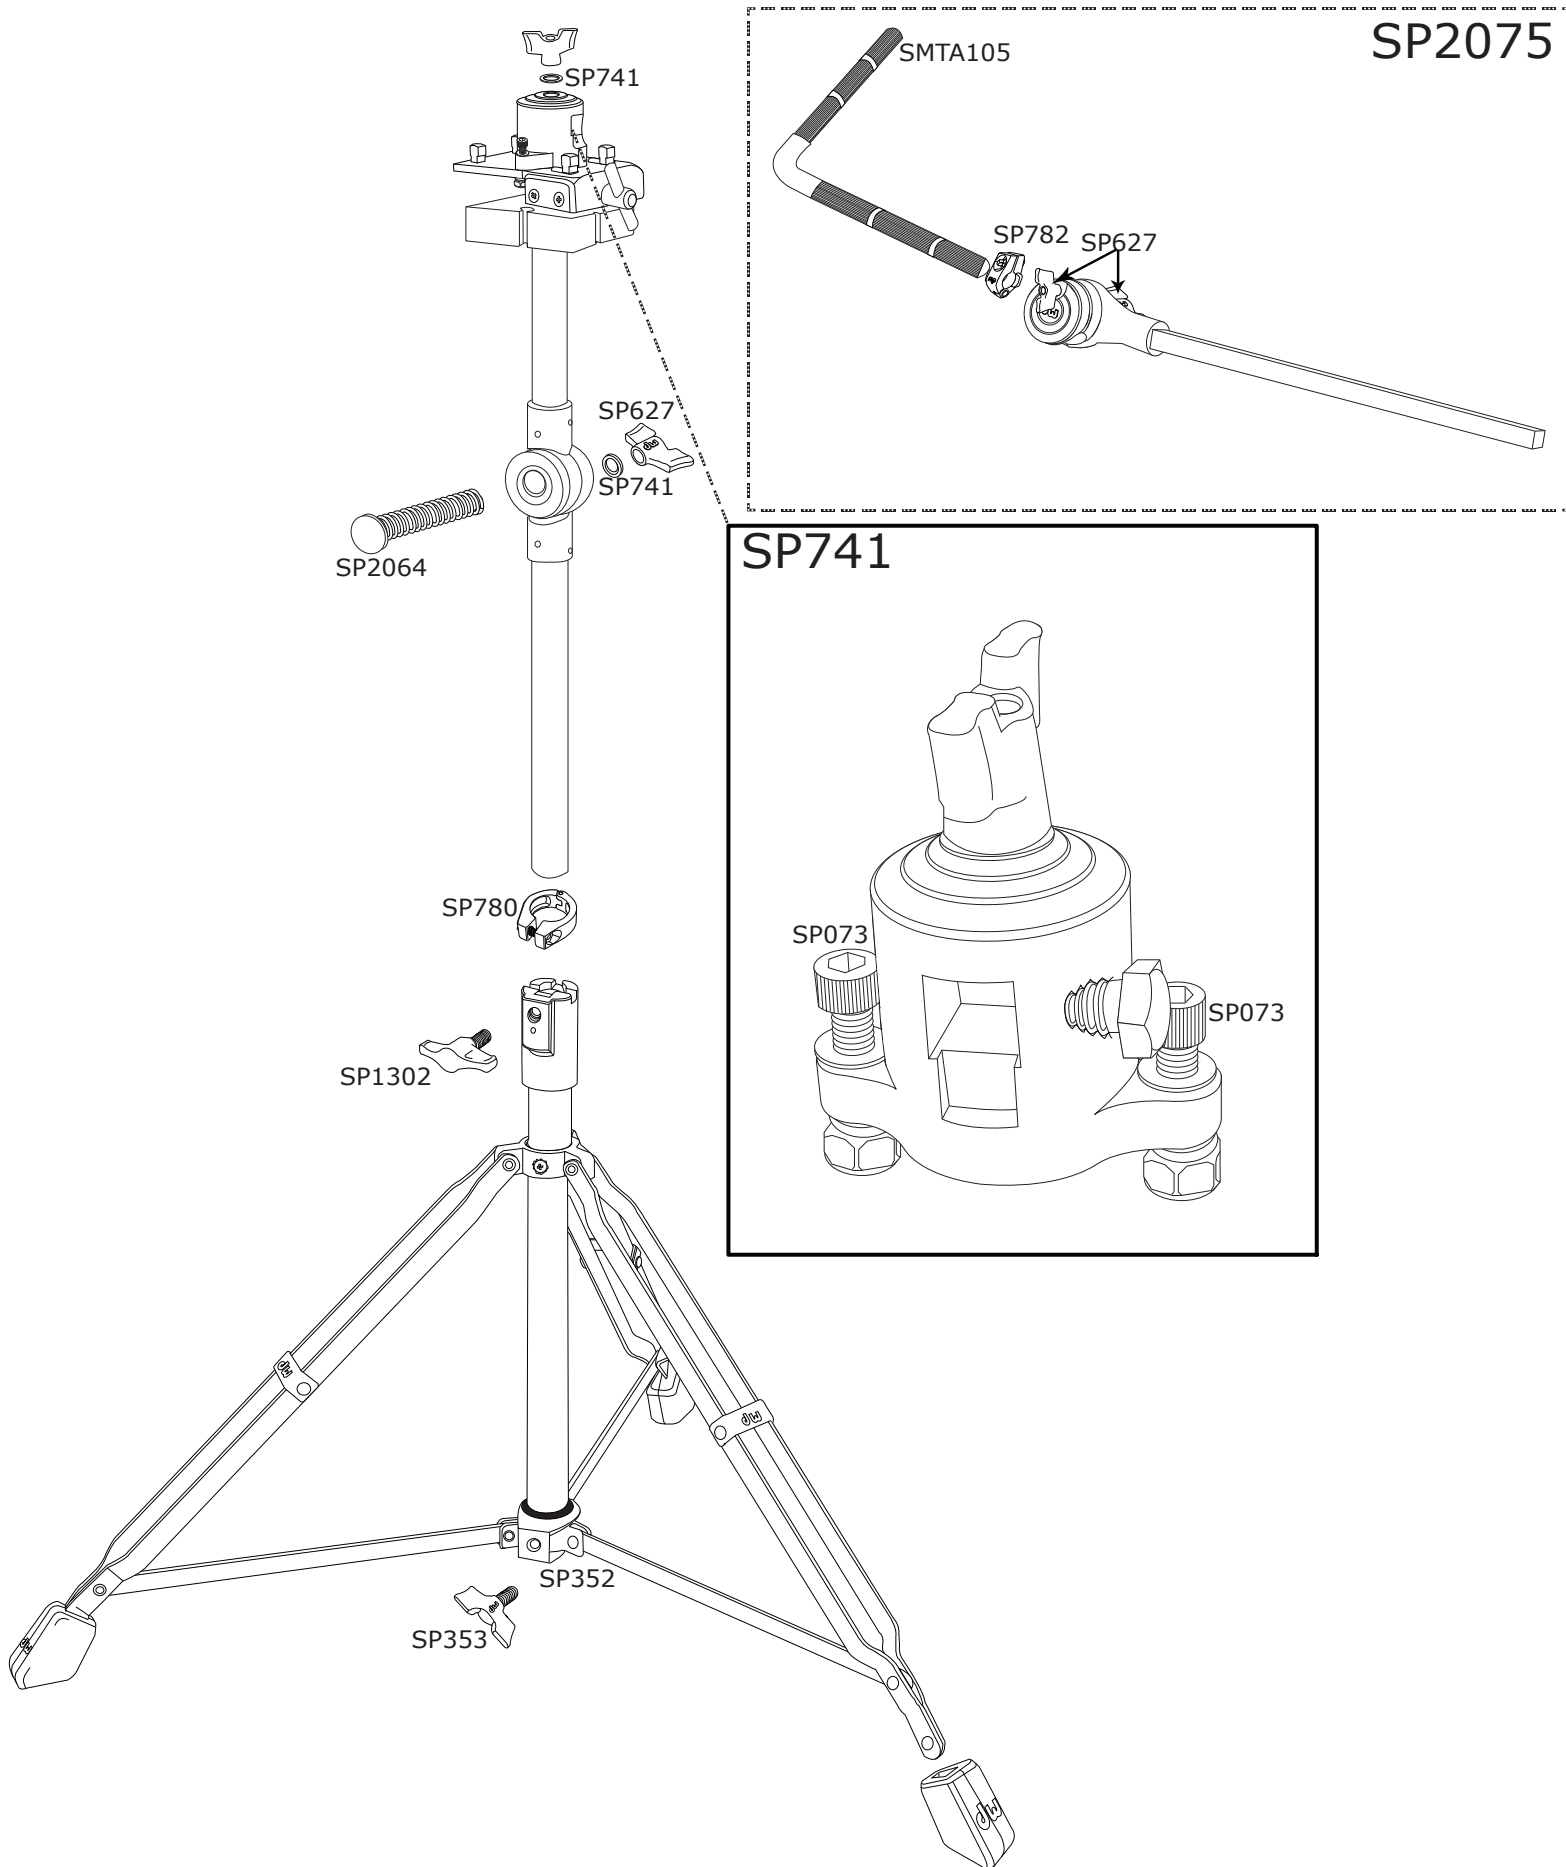

9600 DW Timbale Stand

9600 DW Timbale Stand

| Part Number | Description |
|-------------|--|
| DWSMTA105 | 1/2" L-ROD W/ 1/2" HINGE MEMORY TO 7/16" |
| DWSP073 | SCREW, LEFT UPPER ROCKER |
| DWSP352 | CLAMP FOR LEG ASSEMBLY |
| DWSP353 | 8MM DW WING SCREW |
| DWSP627 | 8MM WING NUT FOR SPRING LOADED TB12 |
| DWSP741 | 8MM WASHER |
| DWSP780 | HINGE STYLE MEMORY FOR 1" TUBE |
| DWSP782 | HINGE STYLE MEMORY FOR 1/2" ARM |
| DWSP1302 | WING SCREW |
| DWSP2064 | CARRIAGE BOLT |
| DWSP2075 | TIMBALE BELL HOLDER W/ TILTER & MEMORY |