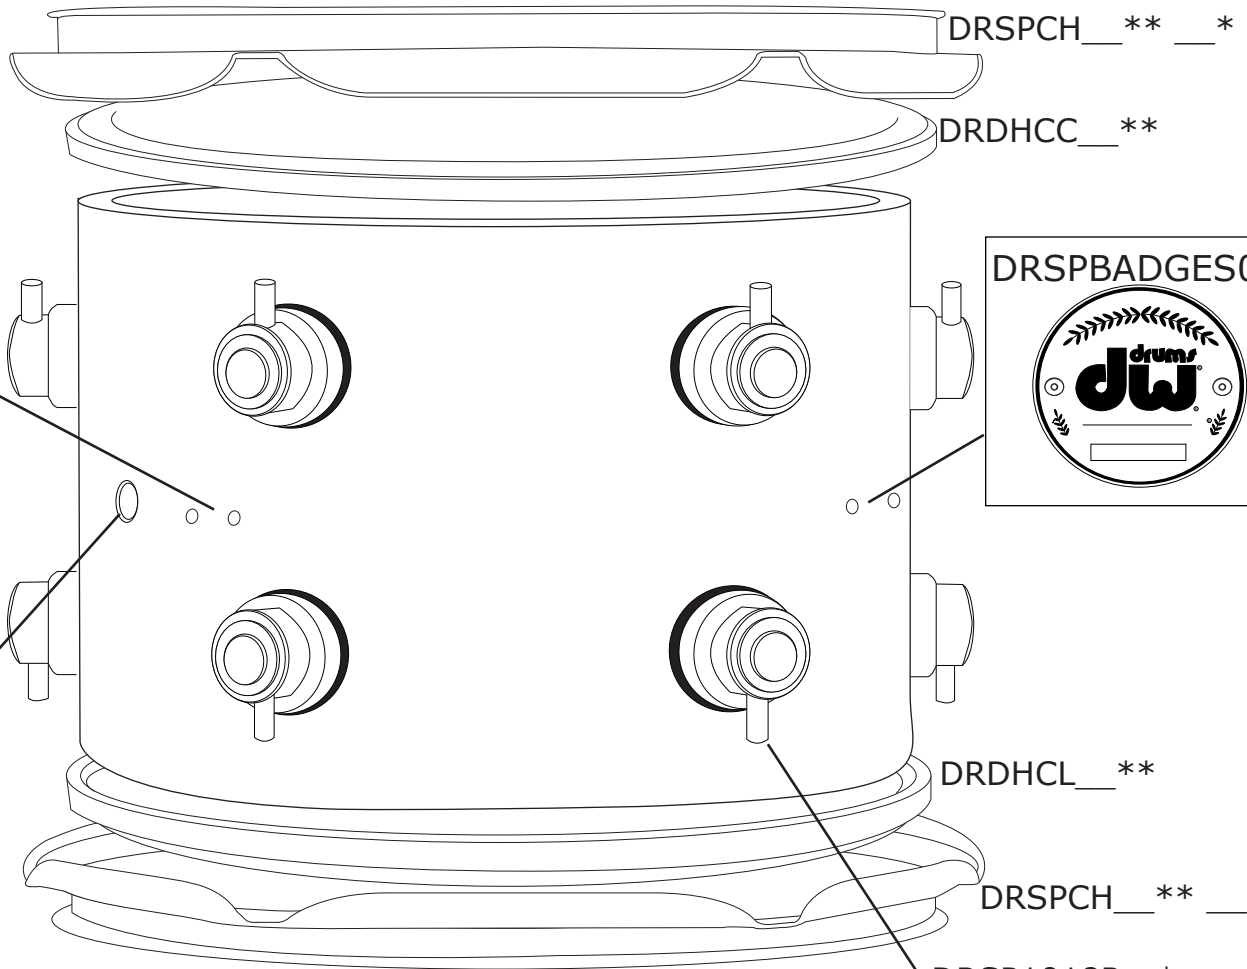

DW Rack Tom Drum

DW Rack Tom Drum

Part Number	Description
DRDHCC__**	COATED CLEAR DRUM HEAD
DRDHCL__**	CLEAR DRUM HEAD
DRSP1012_*	AIR VENT ASSEMBLY
DRSP10140SS_*	TOM LUG COMPLETE ASSEMBLY
DRSPCH__**__*	DW Tom TrueHoop
DWSM165C	CHROME TENSION ROD M5-.8 X 1.65 in (6pk)
DWSM165S	STAINLESS TENSION ROD M5-.8x1.65 in (6pk)
DRSP1022-165BR	BRASS TENSION ROD M5-.8x1.65 in (6pk)
DRSP1018R-_*	TRU-PITCH RECEIVER
DRSPSTM__**__*	DW SUSPENSION TOM MOUNT
DWSMTB12_*2	TOM MOUNT BRACKET W/ MEMORY LOCK
DWSMTM12_*2	MEMORY LOCK FOR TOM MOUNT BRACKET
DRSP1001	LUG GASKET, TOM/SNARE, 10 pack
DRSP003	LUG SCREW W/ WASHERS 1/2in (10 PACK)
DRSPBADGEL08	DW BLACK/SILVER LOGO BADGE,GASKET&FASTENER
DRSPBADGES08	DW BLACK/SILVER SERIAL BADGE,GASKET&FASTENER
DRSP2247	Badge fastener assembly (fasteners only)
DWSP2155	BLACK PLASTIC INSERT FOR LUG

DWSP627	Chrome
DWSP628	Black
DWSP629	Gold
DWSP630	Black Nickel
DWSP631	Satin Chrome
DWSP2260	Nickel

WING NUT FOR TOM BRACKET

* REPLACE "__" WITH THE COLOR:

"CR", CHROME
 "BL", BLACK / FOR TOM HOOPS USE BC
 "GD", GOLD
 "SC", SATIN CHROME
 "NK", NICKEL
 "BN", BLACK NICKEL

** REPLACE "__" WITH SIZE:

"8","10","12","13","14","15","16","18"