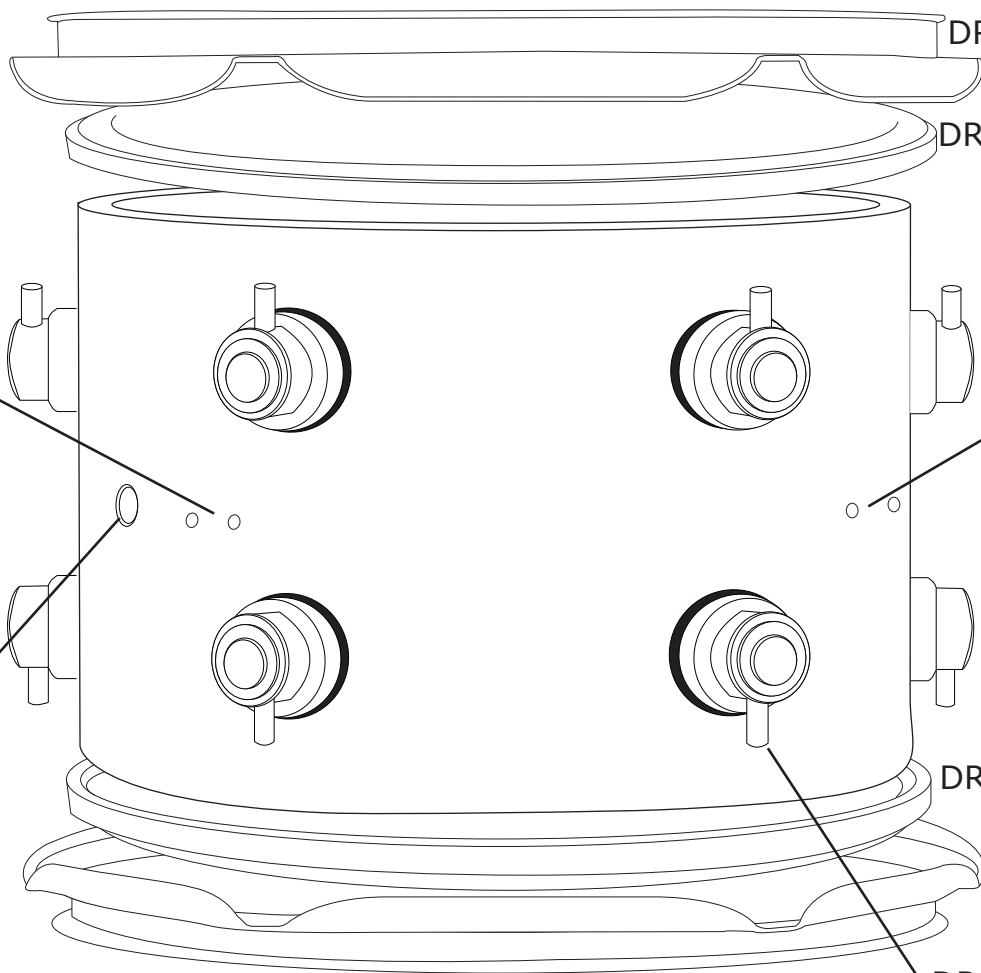

DW Rack Tom Drum

DRSPCH __ ** __ *

DRDHCC __ **

DRDHCL __ **

DRSPCH __ ** __ *

DRSP1018R- __ *

DW Rack Tom Drum

Part Number	Description
DRDHCC__**	COATED CLEAR DRUM HEAD
DRDHCL__**	CLEAR DRUM HEAD
DRSP1012_*	AIR VENT ASSEMBLY
DRSP10140SS_*	TOM LUG COMPLETE ASSEMBLY
DRSPCH__**__*	DW Tom TrueHoop
DWSM165C	CHROME TENSION ROD M5-.8 X 1.65 in (6pk)
DWSM165S	STAINLESS TENSION ROD M5-.8x1.65 in (6pk)
DRSP1022-165BR	BRASS TENSION ROD M5-.8x1.65 in (6pk)
DRSP1018R-_*	TRU-PITCH RECEIVER
DRSPSTM__**__*	DW SUSPENSION TOM MOUNT
DWSMTB12_*2	TOM MOUNT BRACKET W/ MEMORY LOCK
DWSMTM12_*2	MEMORY LOCK FOR TOM MOUNT BRACKET
DRSP1001	LUG GASKET, TOM/SNARE, 10 pack
DRSP003	LUG SCREW W/ WASHERS 1/2in (10 PACK)
DRSPBADGEL08	DW BLACK/SILVER LOGO BADGE,GASKET&FASTENER
DRSPBADGES08	DW BLACK/SILVER SERIAL BADGE,GASKET&FASTENER
DRSP2247	Badge fastener assembly (fasteners only)
DWSP2155	BLACK PLASTIC INSERT FOR LUG

DWSP627	Chrome
DWSP628	Black
DWSP629	Gold
DWSP630	Black Nickel
DWSP631	Satin Chrome
DWSP2260	Nickel

WING NUT FOR TOM BRACKET

* REPLACE "__" WITH THE COLOR:

"CR", CHROME
"BL", BLACK / FOR TOM HOOPS USE BC
"GD", GOLD
"SC", SATIN CHROME
"NK", NICKEL
"BN", BLACK NICKEL

** REPLACE "__" WITH SIZE:

"8","10","12","13","14","15","16","18"