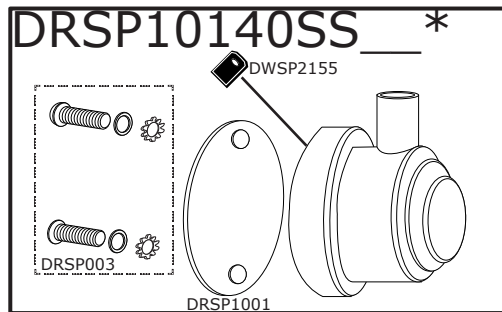

DW Rack Tom Drum

DW Rack Tom Drum

Part Number	Description
DRDHCC__**	COATED CLEAR DRUM HEAD
DRDHCL__**	CLEAR DRUM HEAD
DRSP1012_*	AIR VENT ASSEMBLY
DRSP10140SS_*	TOM LUG COMPLETE ASSEMBLY
DRSPCH__**__*	DW Tom TrueHoop
DWSM165C	CHROME TENSION ROD M5-.8 X 1.65 in (6pk)
DWSM165S	STAINLESS TENSION ROD M5-.8x1.65 in (6pk)
DRSP1022-165BR	BRASS TENSION ROD M5-.8x1.65 in (6pk)
DRSP1018R-_*	TRU-PITCH RECEIVER
DRSPSTM__**__*	DW SUSPENSION TOM MOUNT
DWSMTB12_*2	TOM MOUNT BRACKET W/ MEMORY LOCK
DWSMTM12_*2	MEMORY LOCK FOR TOM MOUNT BRACKET
DRSP1001	LUG GASKET, TOM/SNARE, 10 pack
DRSP003	LUG SCREW W/ WASHERS 1/2in (10 PACK)
DRSPBADGEL08	DW BLACK/SILVER LOGO BADGE,GASKET&FASTENER
DRSPBADGES08	DW BLACK/SILVER SERIAL BADGE,GASKET&FASTENER
DRSP2247	Badge fastener assembly (fasteners only)
DWSP2155	BLACK PLASTIC INSERT FOR LUG

DWSP627	Chrome
DWSP628	Black
DWSP629	Gold
DWSP630	Black Nickel
DWSP631	Satin Chrome
DWSP2260	Nickel

WING NUT FOR TOM BRACKET

* REPLACE "__" WITH THE COLOR:

"CR", CHROME
 "BL", BLACK / FOR TOM HOOPS USE BC
 "GD", GOLD
 "SC", SATIN CHROME
 "NK", NICKEL
 "BN", BLACK NICKEL

** REPLACE "__" WITH SIZE:

"8","10","12","13","14","15","16","18"