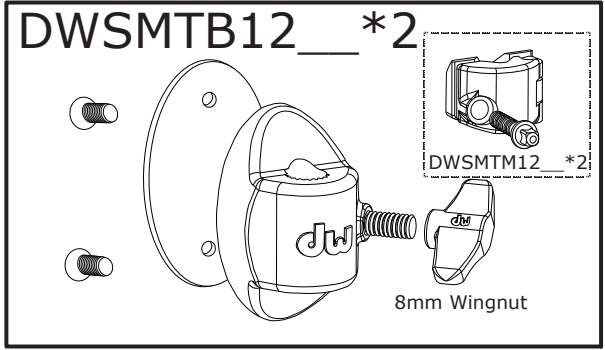

DW Rack Tom Drum

DRSPCH __ ** __ *

DRDHCC __ **

DRDHCL __ **

DRSPCH __ ** __ *

DRSP1018R- __ *

DW Rack Tom Drum

Part Number	Description
DRDHCC__**	COATED CLEAR DRUM HEAD
DRDHCL__**	CLEAR DRUM HEAD
DRSP1012_*	AIR VENT ASSEMBLY
DRSP10140SS_*	TOM LUG COMPLETE ASSEMBLY
DRSPCH__**__*	DW Tom TrueHoop
DWSM165C	CHROME TENSION ROD M5-.8 X 1.65 in (6pk)
DWSM165S	STAINLESS TENSION ROD M5-.8x1.65 in (6pk)
DRSP1022-165BR	BRASS TENSION ROD M5-.8x1.65 in (6pk)
DRSP1018R-_*	TRU-PITCH RECEIVER
DRSPSTM__**__*	DW SUSPENSION TOM MOUNT
DWSMTB12_*2	TOM MOUNT BRACKET W/ MEMORY LOCK
DWSMTM12_*2	MEMORY LOCK FOR TOM MOUNT BRACKET
DRSP1001	LUG GASKET, TOM/SNARE, 10 pack
DRSP003	LUG SCREW W/ WASHERS 1/2in (10 PACK)
DRSPBADGEL08	DW BLACK/SILVER LOGO BADGE,GASKET&FASTENER
DRSPBADGES08	DW BLACK/SILVER SERIAL BADGE,GASKET&FASTENER
DRSP2247	Badge fastener assembly (fasteners only)
DWSP2155	BLACK PLASTIC INSERT FOR LUG

DWSP627	Chrome
DWSP628	Black
DWSP629	Gold
DWSP630	Black Nickel
DWSP631	Satin Chrome
DWSP2260	Nickel

WING NUT FOR TOM BRACKET

* REPLACE "__" WITH THE COLOR:

"CR", CHROME
"BL", BLACK / FOR TOM HOOPS USE BC
"GD", GOLD
"SC", SATIN CHROME
"NK", NICKEL
"BN", BLACK NICKEL

** REPLACE "__" WITH SIZE:

"8","10","12","13","14","15","16","18"