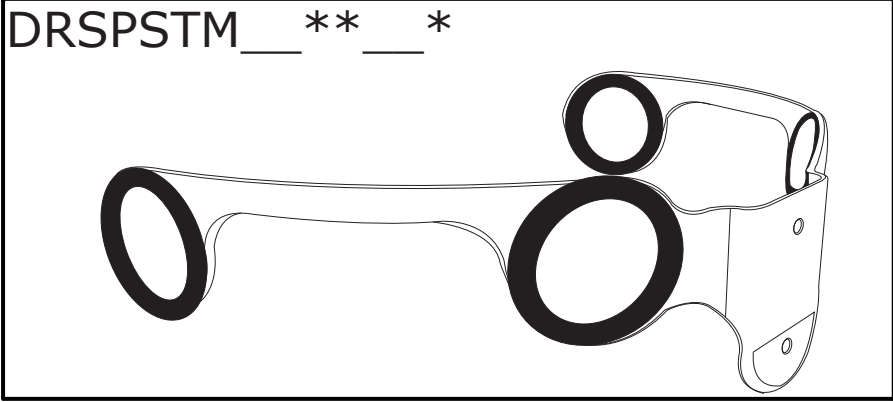

DW Rack Tom Drum

DW Rack Tom Drum

Part Number	Description
DRDHCC__**	COATED CLEAR DRUM HEAD
DRDHCL__**	CLEAR DRUM HEAD
DRSP1012_*	AIR VENT ASSEMBLY
DRSP10140SS_*	TOM LUG COMPLETE ASSEMBLY
DRSPCH__**__*	DW Tom TrueHoop
DWSM165C	CHROME TENSION ROD M5-.8 X 1.65 in (6pk)
DWSM165S	STAINLESS TENSION ROD M5-.8x1.65 in (6pk)
DRSP1022-165BR	BRASS TENSION ROD M5-.8x1.65 in (6pk)
DRSP1018R-_*	TRU-PITCH RECEIVER
DRSPSTM__**__*	DW SUSPENSION TOM MOUNT
DWSMTB12_*2	TOM MOUNT BRACKET W/ MEMORY LOCK
DWSMTM12_*2	MEMORY LOCK FOR TOM MOUNT BRACKET
DRSP1001	LUG GASKET, TOM/SNARE, 10 pack
DRSP003	LUG SCREW W/ WASHERS 1/2in (10 PACK)
DRSPBADGEL08	DW BLACK/SILVER LOGO BADGE,GASKET&FASTENER
DRSPBADGES08	DW BLACK/SILVER SERIAL BADGE,GASKET&FASTENER
DRSP2247	Badge fastener assembly (fasteners only)
DWSP2155	BLACK PLASTIC INSERT FOR LUG

DWSP627	Chrome
DWSP628	Black
DWSP629	Gold
DWSP630	Black Nickel
DWSP631	Satin Chrome
DWSP2260	Nickel

WING NUT FOR TOM BRACKET

* REPLACE "__" WITH THE COLOR:

"CR", CHROME
 "BL", BLACK / FOR TOM HOOPS USE BC
 "GD", GOLD
 "SC", SATIN CHROME
 "NK", NICKEL
 "BN", BLACK NICKEL

** REPLACE "__" WITH SIZE:

"8","10","12","13","14","15","16","18"