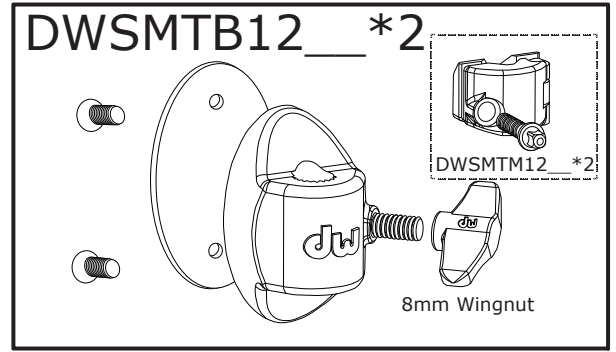

DW Rack Tom Drum

DW Rack Tom Drum

Part Number	Description
DRDHCC__**	COATED CLEAR DRUM HEAD
DRDHCL__**	CLEAR DRUM HEAD
DRSP1012_*	AIR VENT ASSEMBLY
DRSP10140SS_*	TOM LUG COMPLETE ASSEMBLY
DRSPCH__**__*	DW Tom TrueHoop
DWSM165C	CHROME TENSION ROD M5-.8 X 1.65 in (6pk)
DWSM165S	STAINLESS TENSION ROD M5-.8x1.65 in (6pk)
DRSP1022-165BR	BRASS TENSION ROD M5-.8x1.65 in (6pk)
DRSP1018R-_*	TRU-PITCH RECEIVER
DRSPSTM__**__*	DW SUSPENSION TOM MOUNT
DWSMTB12_*2	TOM MOUNT BRACKET W/ MEMORY LOCK
DWSMTM12_*2	MEMORY LOCK FOR TOM MOUNT BRACKET
DRSP1001	LUG GASKET, TOM/SNARE, 10 pack
DRSP003	LUG SCREW W/ WASHERS 1/2in (10 PACK)
DRSPBADGEL08	DW BLACK/SILVER LOGO BADGE,GASKET&FASTENER
DRSPBADGES08	DW BLACK/SILVER SERIAL BADGE,GASKET&FASTENER
DRSP2247	Badge fastener assembly (fasteners only)
DWSP2155	BLACK PLASTIC INSERT FOR LUG

DWSP627	Chrome
DWSP628	Black
DWSP629	Gold
DWSP630	Black Nickel
DWSP631	Satin Chrome
DWSP2260	Nickel

WING NUT FOR TOM BRACKET

* REPLACE "__" WITH THE COLOR:

"CR", CHROME
 "BL", BLACK / FOR TOM HOOPS USE BC
 "GD", GOLD
 "SC", SATIN CHROME
 "NK", NICKEL
 "BN", BLACK NICKEL

** REPLACE "__" WITH SIZE:

"8","10","12","13","14","15","16","18"