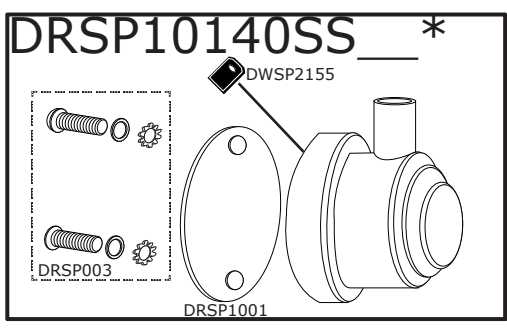

DW Rack Tom Drum

DRSPCH __ ** __ *

DRDHCC __ **

DRDHCL __ **

DRSPCH __ ** __ *

DRSP1018R- __ *

DW Rack Tom Drum

Part Number	Description
DRDHCC__**	COATED CLEAR DRUM HEAD
DRDHCL__**	CLEAR DRUM HEAD
DRSP1012_*	AIR VENT ASSEMBLY
DRSP10140SS_*	TOM LUG COMPLETE ASSEMBLY
DRSPCH__**__*	DW Tom TrueHoop
DWSM165C	CHROME TENSION ROD M5-.8 X 1.65 in (6pk)
DWSM165S	STAINLESS TENSION ROD M5-.8x1.65 in (6pk)
DRSP1022-165BR	BRASS TENSION ROD M5-.8x1.65 in (6pk)
DRSP1018R-_*	TRU-PITCH RECEIVER
DRSPSTM__**__*	DW SUSPENSION TOM MOUNT
DWSMTB12_*2	TOM MOUNT BRACKET W/ MEMORY LOCK
DWSMTM12_*2	MEMORY LOCK FOR TOM MOUNT BRACKET
DRSP1001	LUG GASKET, TOM/SNARE, 10 pack
DRSP003	LUG SCREW W/ WASHERS 1/2in (10 PACK)
DRSPBADGEL08	DW BLACK/SILVER LOGO BADGE,GASKET&FASTENER
DRSPBADGES08	DW BLACK/SILVER SERIAL BADGE,GASKET&FASTENER
DRSP2247	Badge fastener assembly (fasteners only)
DWSP2155	BLACK PLASTIC INSERT FOR LUG

DWSP627	Chrome
DWSP628	Black
DWSP629	Gold
DWSP630	Black Nickel
DWSP631	Satin Chrome
DWSP2260	Nickel

WING NUT FOR TOM BRACKET

* REPLACE "__" WITH THE COLOR:

"CR", CHROME
"BL", BLACK / FOR TOM HOOPS USE BC
"GD", GOLD
"SC", SATIN CHROME
"NK", NICKEL
"BN", BLACK NICKEL

** REPLACE "__" WITH SIZE:

"8","10","12","13","14","15","16","18"