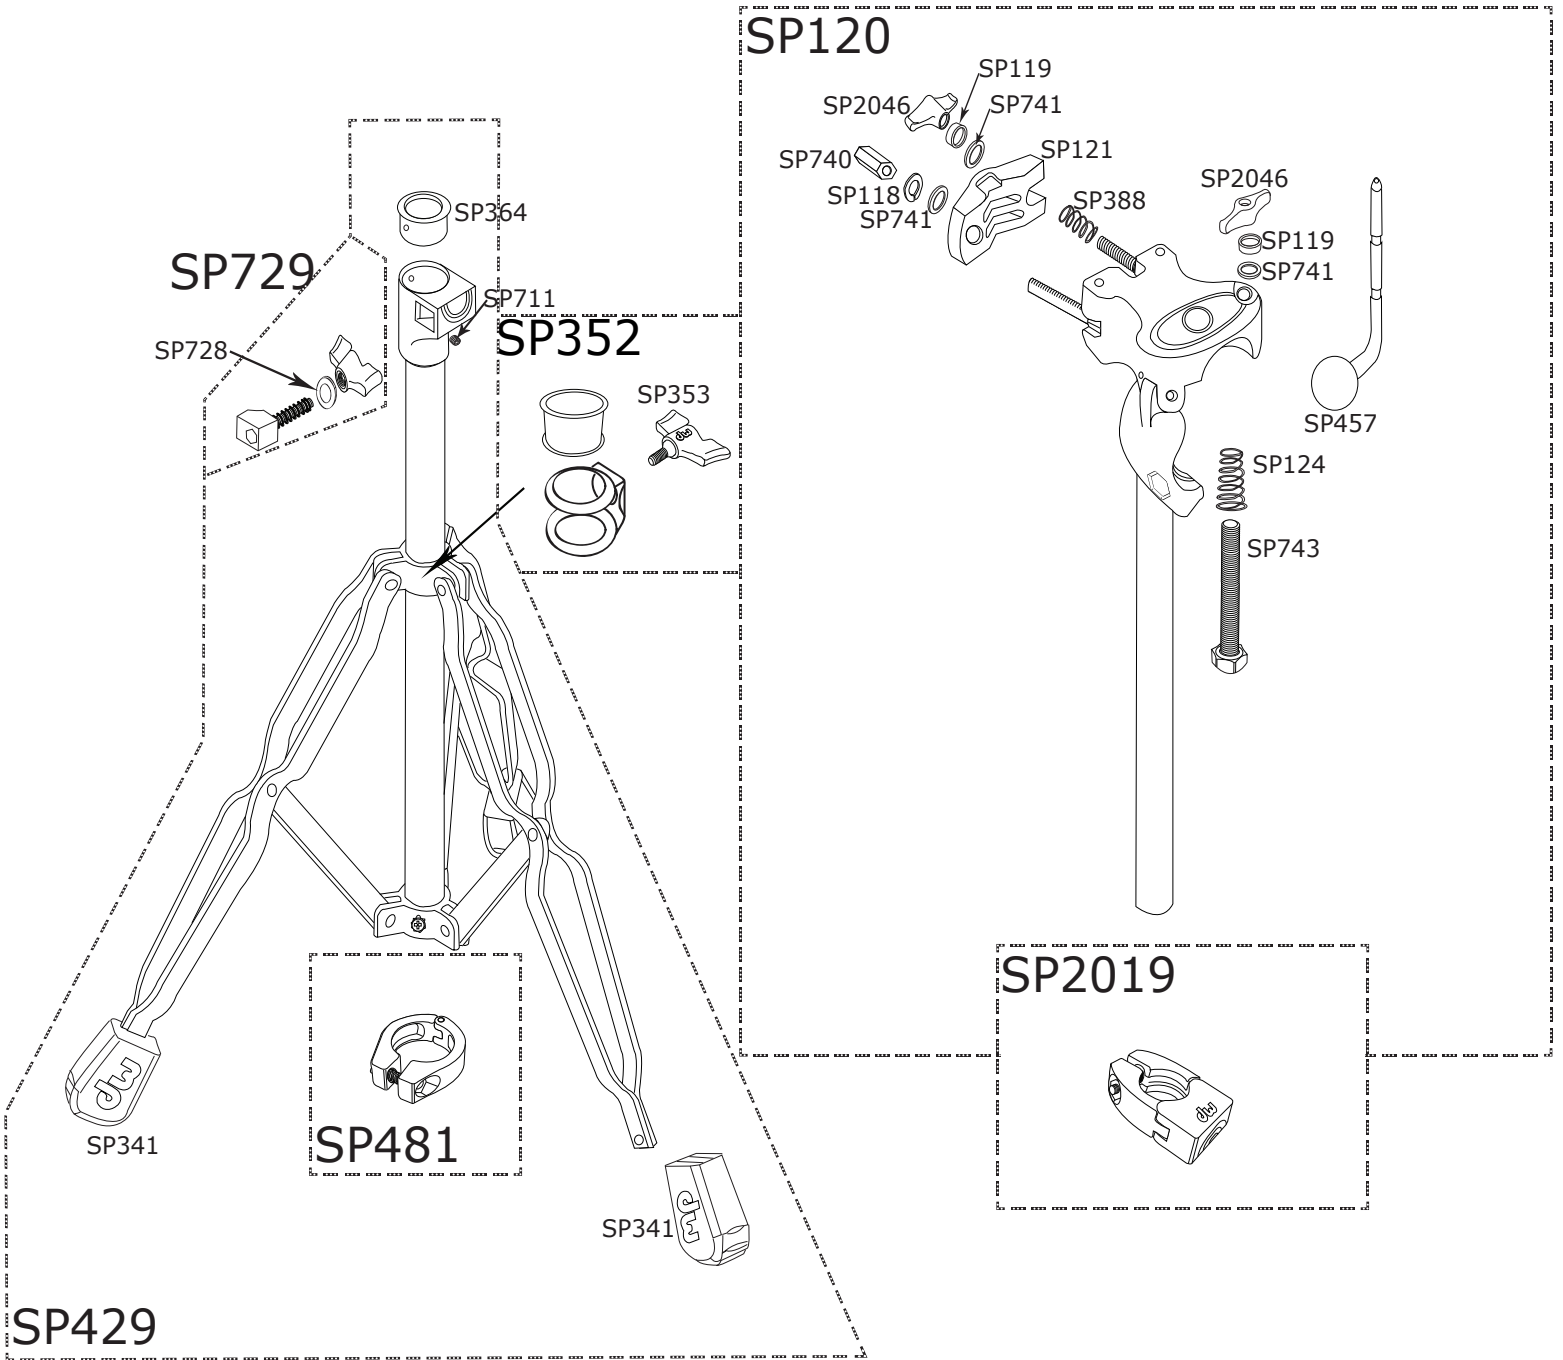

9991 DW Single Tom Stand

9991 DW Single Tom Stand

| Part Number | Description |
|-------------|---------------------------------------|
| DWSP118 | CLAMP NUT LOCKWASHER |
| DWSP119 | WINGNUT SPACER |
| DWSP120 | SINGLE TOM HOLDER ASSM. WITH 15" TUBE |
| DWSP121 | SWING BLOCK |
| DWSP124 | SPRING FOR BALL SOCKET |
| DWSP341 | RUBBER FOOT |
| DWSP352 | CLAMP |
| DWSP353 | 8MM WING SCREW |
| DWSP364 | PLASTIC BUSHING |
| DWSP388 | SPRING |
| DWSP457 | 1/2" TOM L-ARM (BALL-IN-SOCKET) |
| DWSP481 | 1.25" HINGED TRIPOD MEMORY LOCK |
| DWSP711 | SET SCREW |
| DWSP728 | WASHER |
| DWSP729 | CLAMP SCREW |
| DWSP740 | CLAMP NUT |
| DWSP741 | 8MM WASHER |
| DWSP743 | CARRIAGE BOLT |
| DWSP2019 | 1" MEMORY LOCK |
| DWSP2046 | WING NUT |