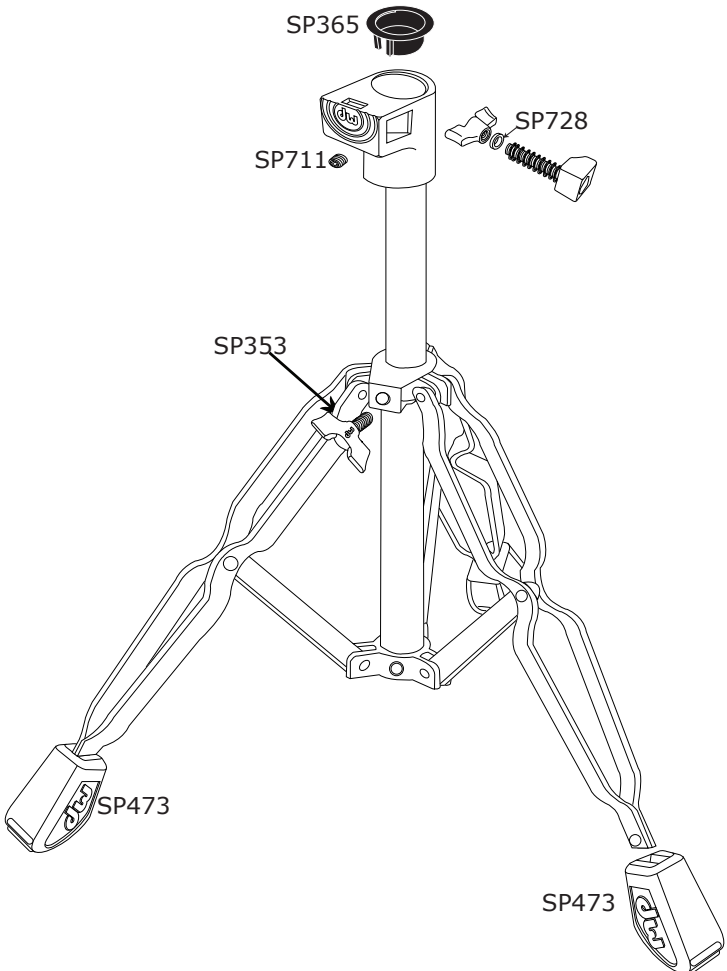

# 5700L DW Cymbal Stand

# 5700L DW Cymbal Stand

Part Number	Description
DWSP353	8MM DW WING SCREW
DWSP365	PLASTIC BUSHING
DWSP473	RUBBER FOOT
DWSM488	PAIR OF TOP AND BOTTOM FELTS W/ WASHER
DWSP711	SET SCREW
DWSP728	WASHER
DWSP2007	8MM WING NUT
DWSP2020	MEMORY LOCK
DWSP2058	BOOM ARM
DWSP2080	BLACK PLASTIC CYMBAL SLEEVE