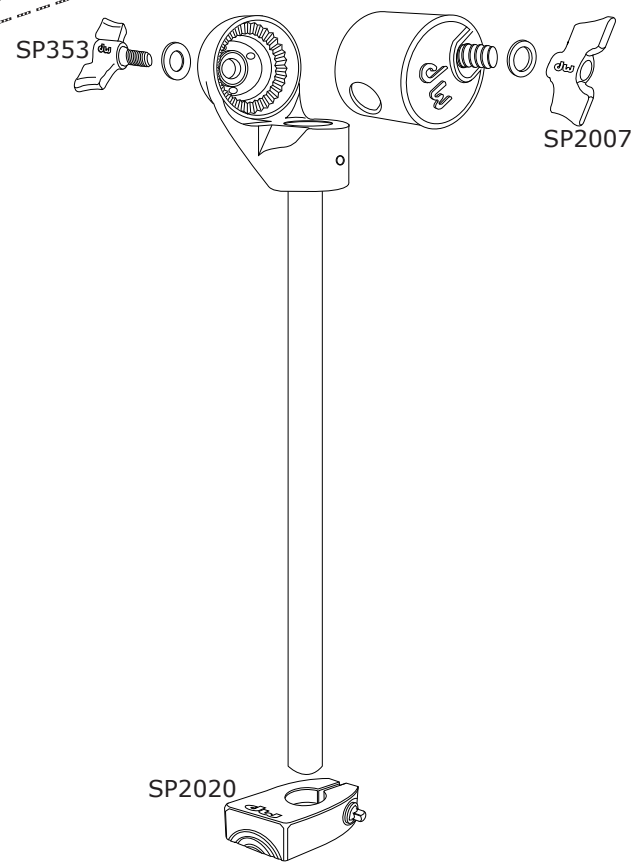

# 5700L DW Cymbal Stand

# 5700L DW Cymbal Stand

Part Number	Description
DWSP353	8MM DW WING SCREW
DWSP365	PLASTIC BUSHING
DWSP473	RUBBER FOOT
DWSM488	PAIR OF TOP AND BOTTOM FELTS W/ WASHER
DWSP711	SET SCREW
DWSP728	WASHER
DWSP2007	8MM WING NUT
DWSP2020	MEMORY LOCK
DWSP2058	BOOM ARM
DWSP2080	BLACK PLASTIC CYMBAL SLEEVE