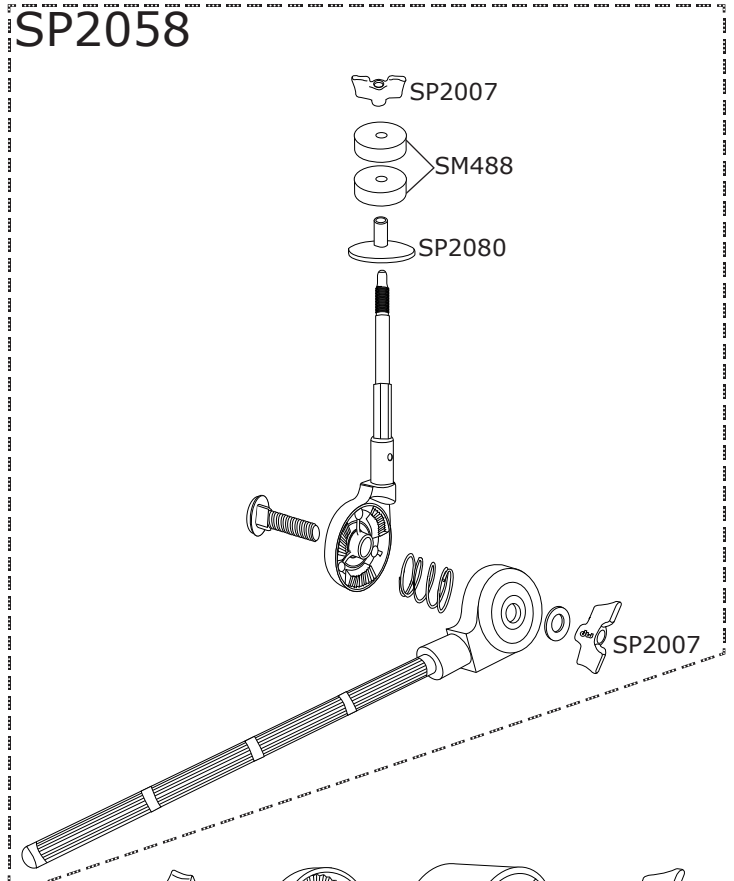

# 5700L DW Cymbal Stand

# 5700L DW Cymbal Stand

Part Number	Description
DWSP353	8MM DW WING SCREW
DWSP365	PLASTIC BUSHING
DWSP473	RUBBER FOOT
DWSM488	PAIR OF TOP AND BOTTOM FELTS W/ WASHER
DWSP711	SET SCREW
DWSP728	WASHER
DWSP2007	8MM WING NUT
DWSP2020	MEMORY LOCK
DWSP2058	BOOM ARM
DWSP2080	BLACK PLASTIC CYMBAL SLEEVE