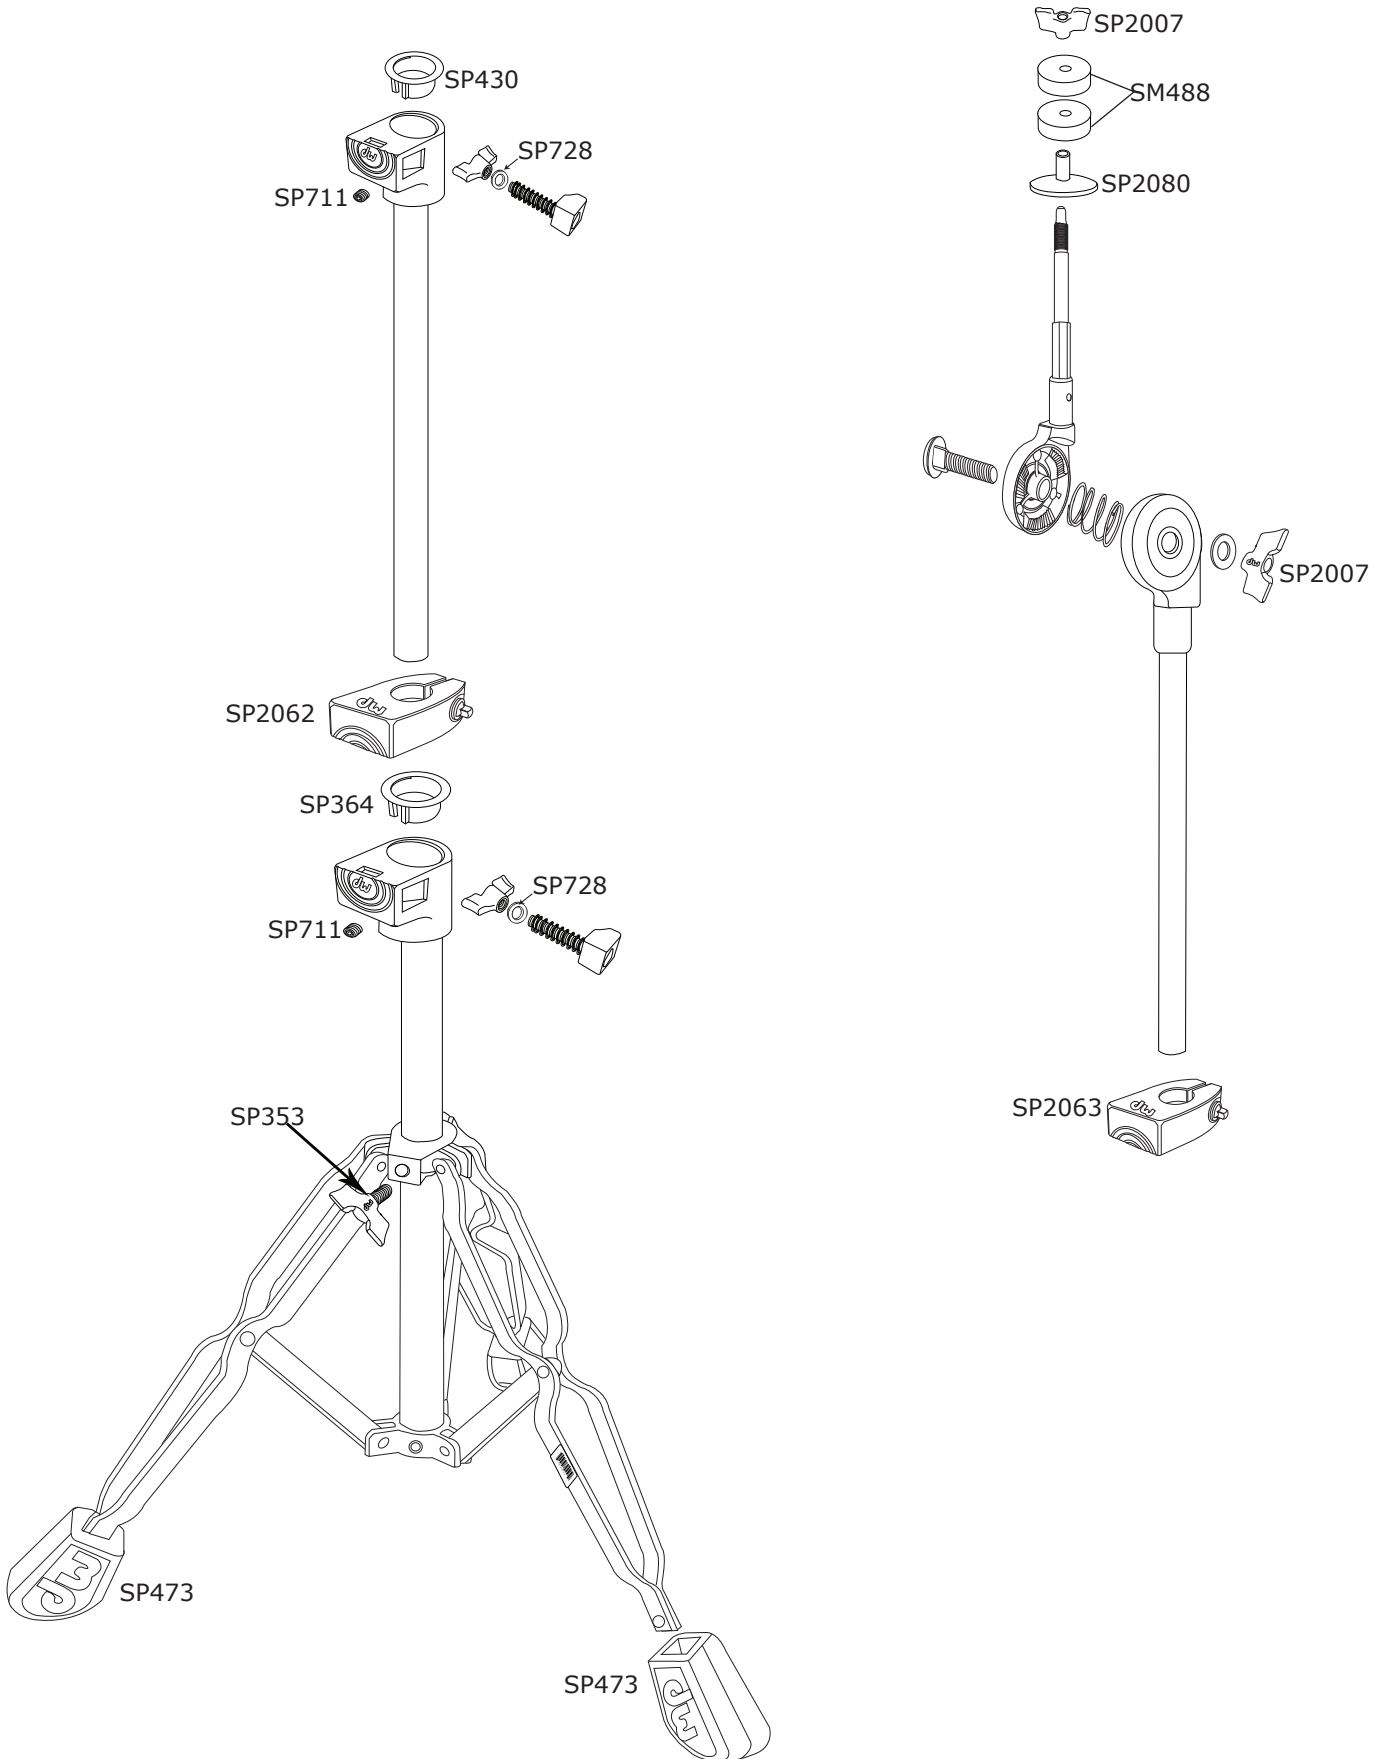

5710 DW Cymbal Stand

5710 DW Cymbal Stand

Part Number	Description
DWSP353	8MM DW WING SCREW
DWSP364	PLASTIC BUSHING THAT ACCEPTS 1" TUBE
DWSP430	PLASTIC BUSHING THAT ACCEPTS 3/4" TUBE
DWSP473	RUBBER FOOT
DWSP488	PAIR OF TOP AND BOTTOM FELTS W/ WASHER
DWSP711	SET SCREW
DWSP728	WASHER
DWSP2007	8MM WING NUT (4 PACK)
DWSP2062	1" MEMORY LOCK
DWSP2063	3/4" MEMORY LOCK
DWSP2080	BLACK PLASTIC CYMBAL SLEEVE