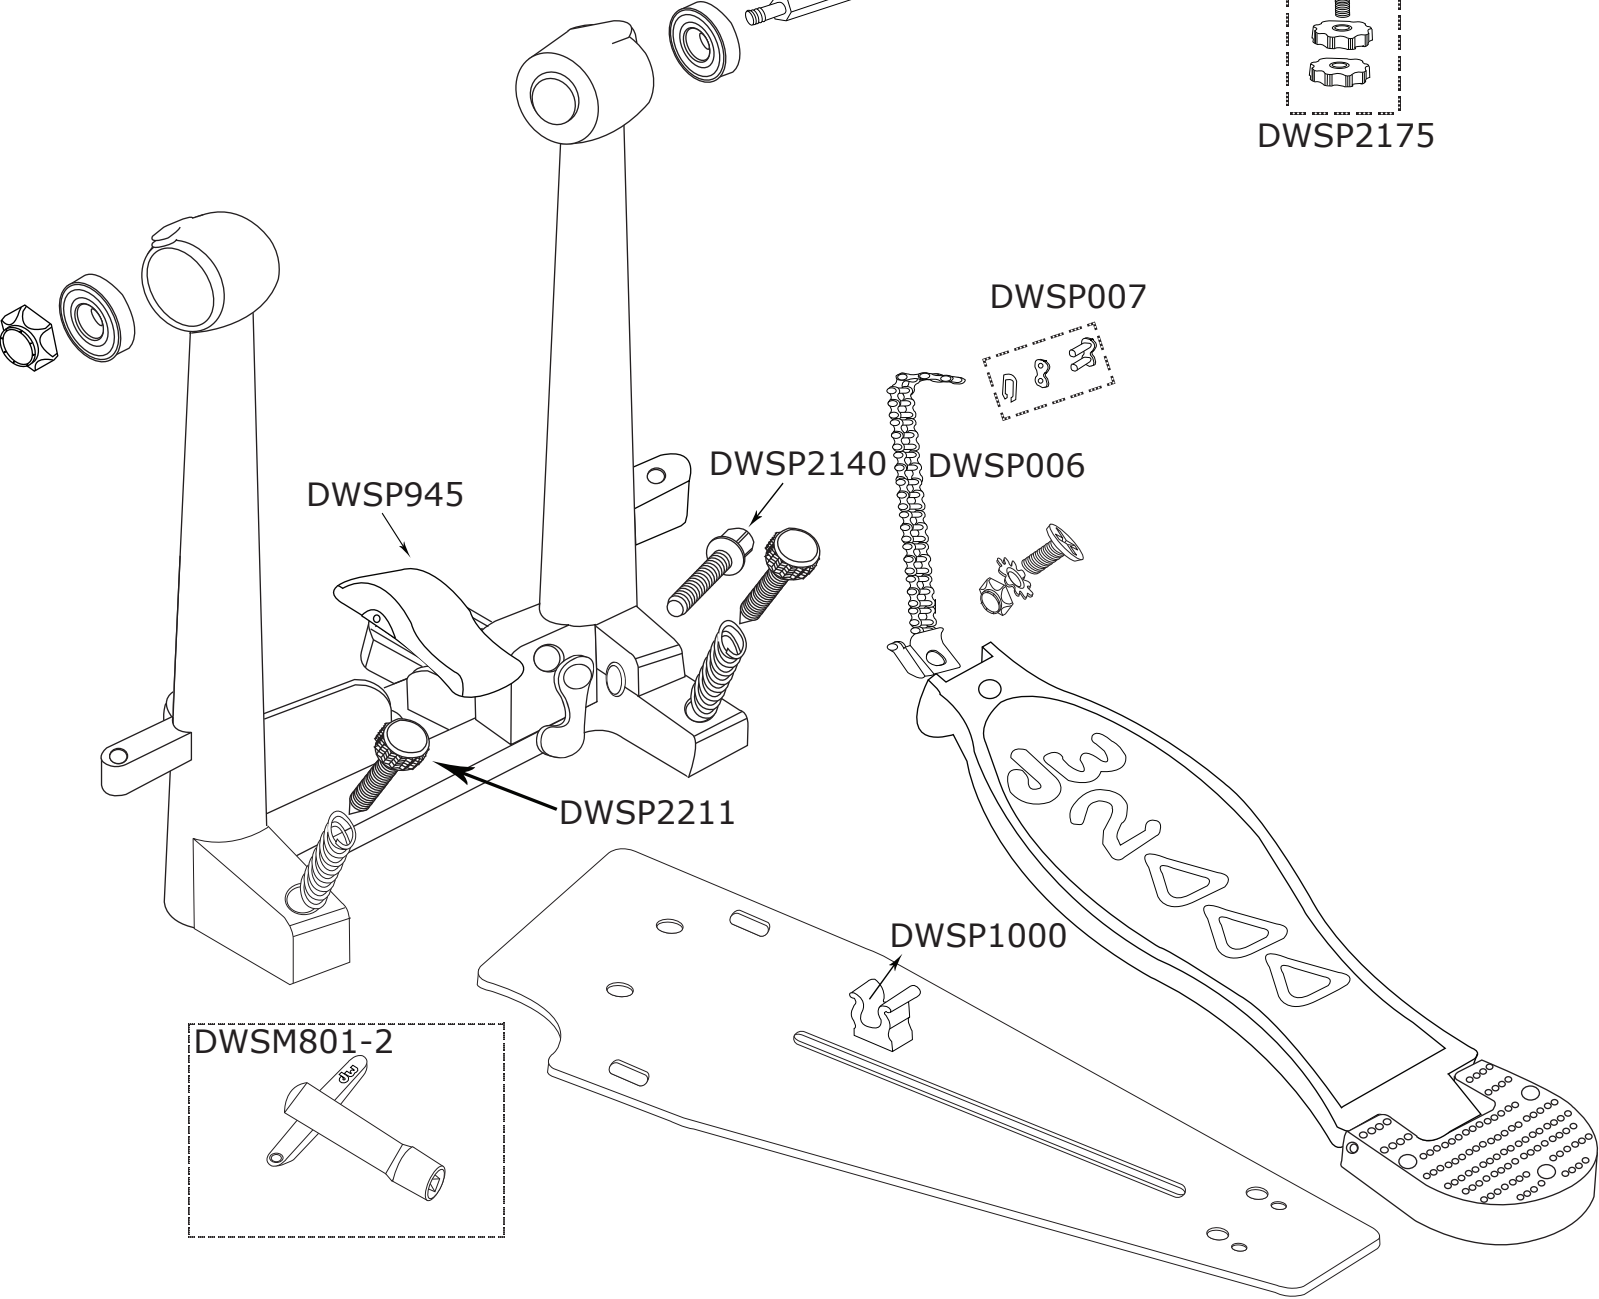

2000 DW Single Pedal

DWSM107

DWSP061

DWSP1208

DWSP017S

DWSP016

2000 DW Single Pedal

Part Number	Description
DWSP006	CHAIN LINK CONNECTOR, SINGLE, & PIN
DWSP007	SINGLE CHAIN W/ LINK CONNECTOR
DWSP016	ROCKER HUB FOR PEDALS
DWSP017S	TURBO SCREW W/ SCREW HEAD
DWSP040A	ACCELERATOR SPROCKET SINGLE CHAIN
DWSP061	SQUARE NUT 1/4-20
DWSP945	TOE CLAMP FOR 2000 PEDAL
DWSP1000	PLASTIC MOLDED PEDAL KEY CLIP W/ SCREW
DWSP1208	DELTA-II RIGHT SIDE SQUARE STROKE ADJ.
DWSP1303	BEATER HUB W/ MEMORY LOCK COMPLETE BLACK
DWSP1303ML	BEATER HUB MEMORY LOCK W/ 8-32 SET SCREW
DWSP2175	SPRING ASSEMBLY FOR 2000 SERIES PEDAL
DWSP2140	TOE CLAMP SCREW
DWSP2211	6MM PEDAL SPUR FOR 2000/2002 PEDALS
DWSM801-2	STANDARD DW DRUM KEY 2 PK - CLAMSHELL
DWSM107	FLYWEIGHT BEATER - SMART PACK