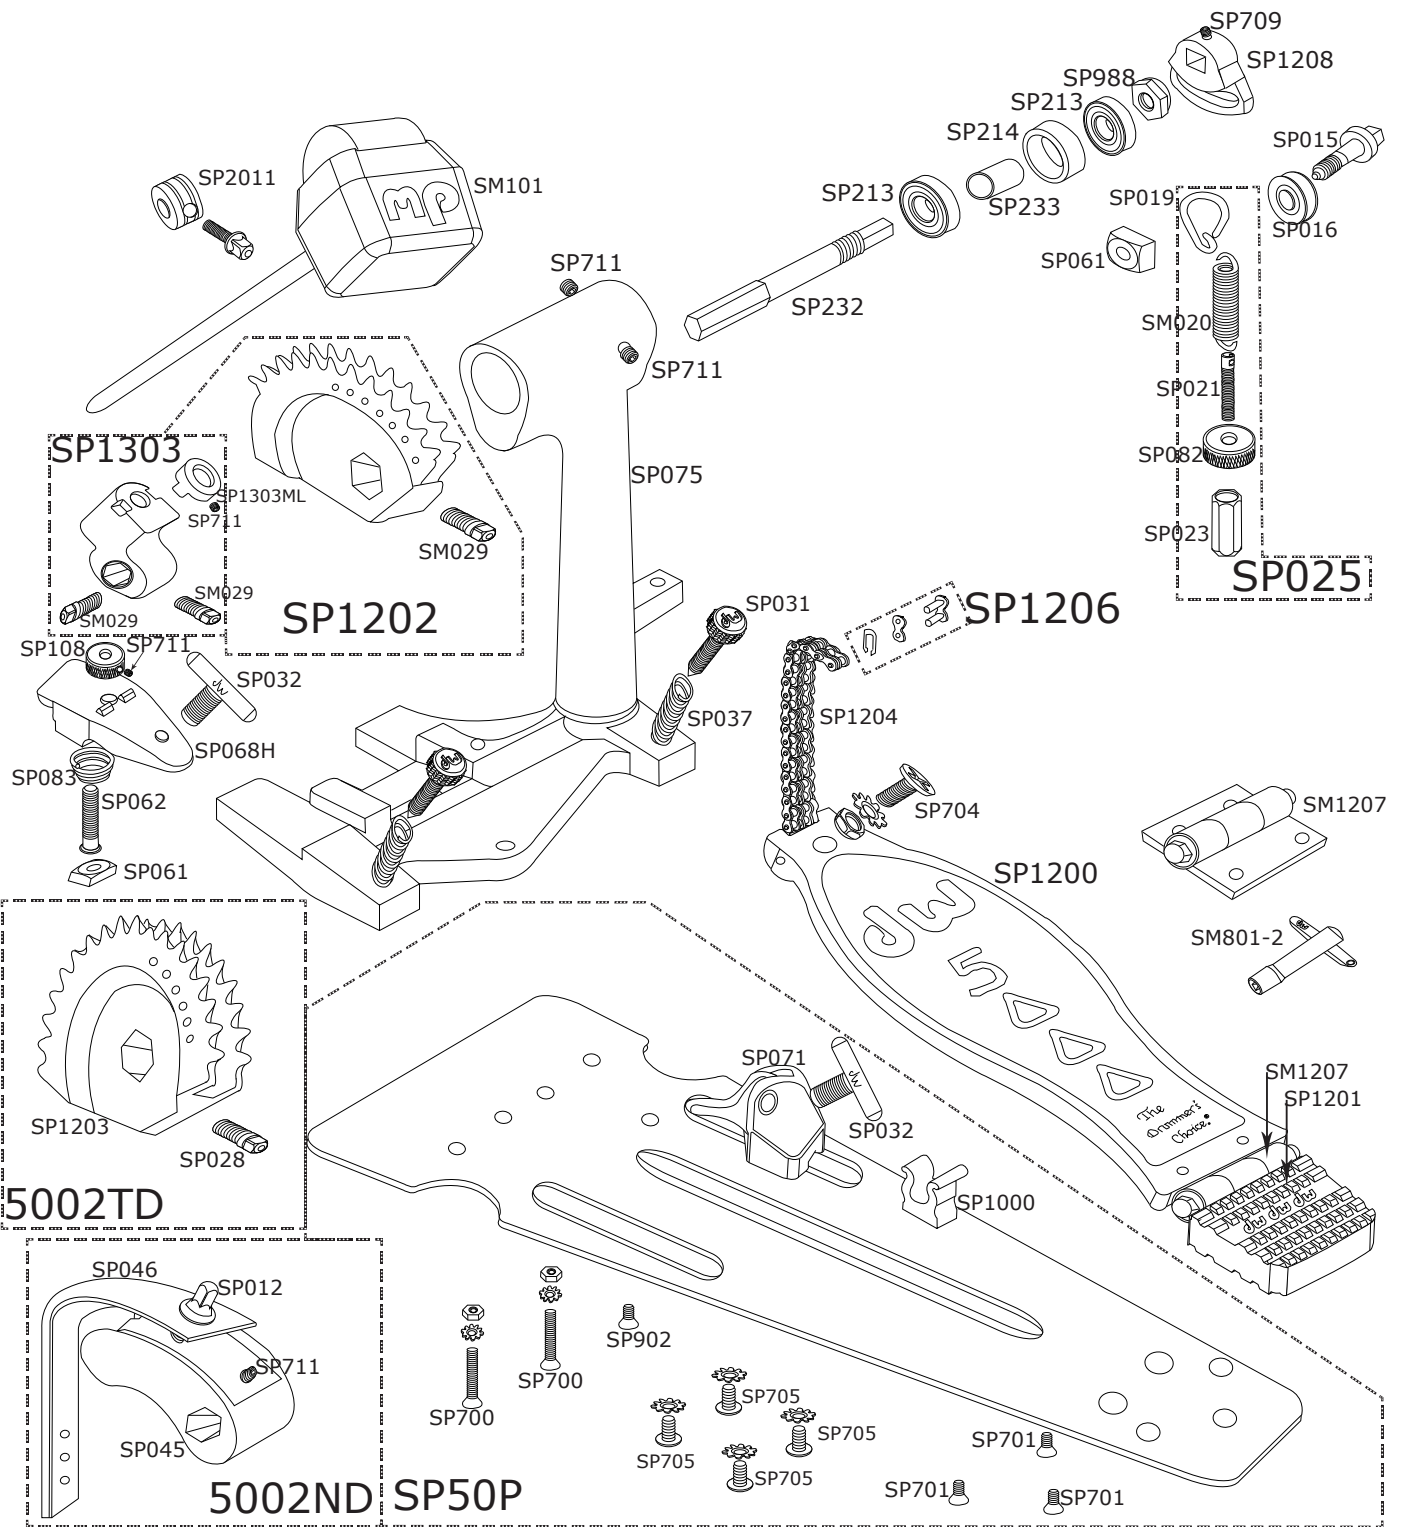

# 5002AD3 DW Double Pedal Auxiliary

# 5002A03 DW Double Pedal Auxiliary

<b>Part Number</b>	<b>Description</b>
DWSP012	.472" SCREW
DWSP015	SQUARE HEAD SCREW FOR ROCKER HUB
DWSP016	ROCKER HUB
DWSP019	ROCKER TRIANGLE HOOK
DWSP020	SPRING W/FELT INSERT
DWSP021	10-32 X 1.95 SPRING SCREW
DWSP023	SPRING HEX LOCK NUT
DWSP025	STANDARD SPRING ASSEMBLY
DWSP028	1/4-20 X 9/16" DRUM KEY SCREW (4 PACK)
DWSP029	3/8" DRUM KEY SCREW (4 PACK)
DWSP031	PEDAL SPUR
DWSP032	5/16-18 X 1" WING SCREW, TOE CLAMP BLOCK
DWSP037	SPRING
DWSP045	NYLON STRAP CAM CASTING
DWSP046	NYLON STRAP W/ TURBO SCREW, PRE CUT
DWSP50P	PEDAL PLATE WITH DUAL ADJ. HOOP CLAMP
DWSP061	SQUARE NUT
DWSP068H	TOE CLAMP W/MOUNTING HOLE FOR SCREW/NUT
DWSP071	TOE CLAMP BLOCK ASSEMBLY
DWSP075	SINGLE POST BASE CASTING
DWSP082	10-32 KNURLED STEP NUT
DWSP083	SPRING
DWSP101	TWO WAY BEATER (SMART PACK)
DWSP108	1/4-20 KNURLED NUT
DWSP213	7/8" BEARING
DWSP214	7/8" OUTER BUSHING FOR HEX SHAFT
DWSP232	HEX SHAFT
DWSP233	INNER BUSHING
DWSP700	SCREW, NUT & WASHERS BASE CASTNG 2 PACK
DWSP701	BACK HEEL SCREW (3 PACK)
DWSP704	SCREW, U-CLIP, NUT FOR PEDAL CHAIN
DWSP705	SCREWS WITH WASHER FOR HINGE (4 PACK)
DWSP709	SET SCREW
DWSP711	SET SCREW
DWSP801-2	STANDARD DW DRUM KEY 2 PK - CLAMSHELL
DWSP902	SCREW
DWSP988	HEX NUT
DWSP1000	PLASTIC PEDAL KEY CLIP WITH SCREW
DWSP1200	FOOTBOARD
DWSP1201	HEEL CASTING
DWSP1202	ACCELERATOR SPROCKET WITH SCREW
DWSP1203	TURBO SPROCKET WITH SCREW
DWSP1204	DOUBLE CHAIN WITH LINK
DWSP1206	CHAIN CLIP AND PIN
DWSP1207	HINGE
DWSP1208	RIGHT SIDE SQUARE STROKE ADJ
DWSP1303	BEATER HUB WITH MEMORY LOCK
DWSP1303ML	BEATER HUB MEMORY LOCK W/SET SCREW
DWSP1309	1/4-20 X 1 5/8" PHIL FLAT HD MS SCREW
DWSP2011	BEATER WEIGHT